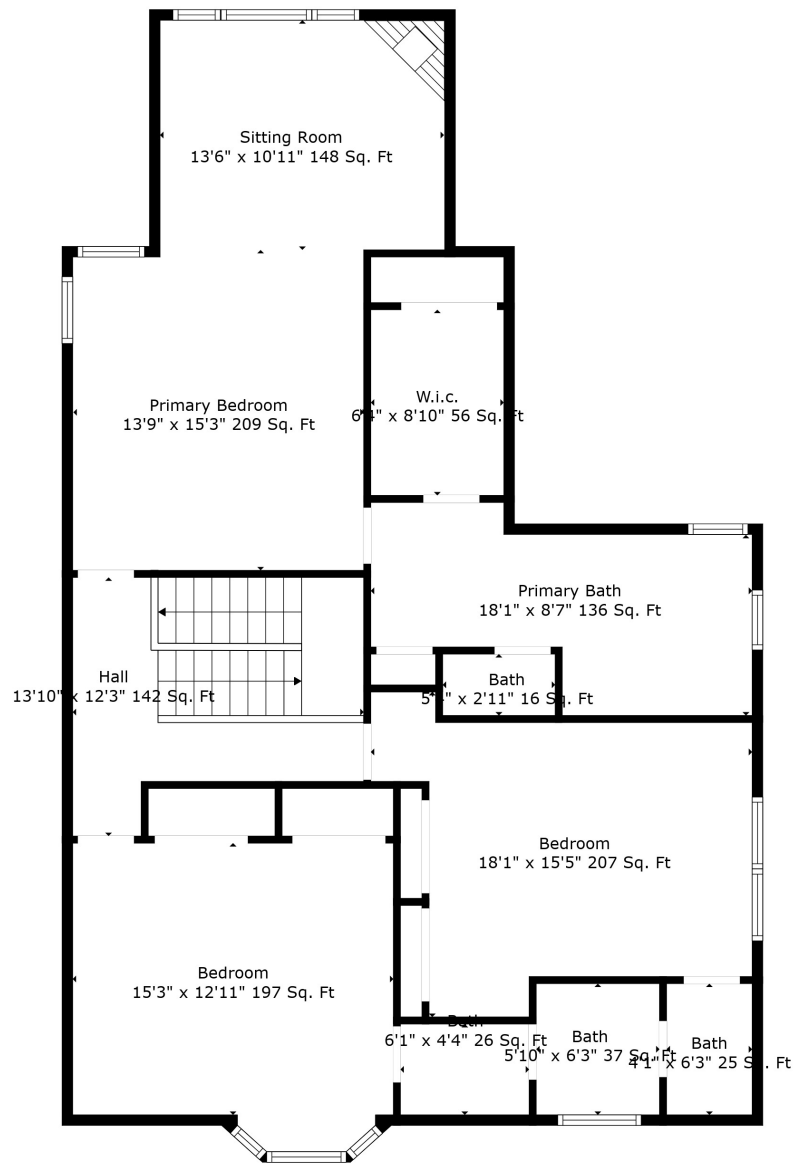

Total scanned area: 5331 sq. ft

Measurements Are Calculated By Cubicasa Technology. Deemed Highly Reliable But Not Guaranteed.

Total scanned area: 5331 sq. ft

Measurements Are Calculated By Cubicasa Technology. Deemed Highly Reliable But Not Guaranteed.