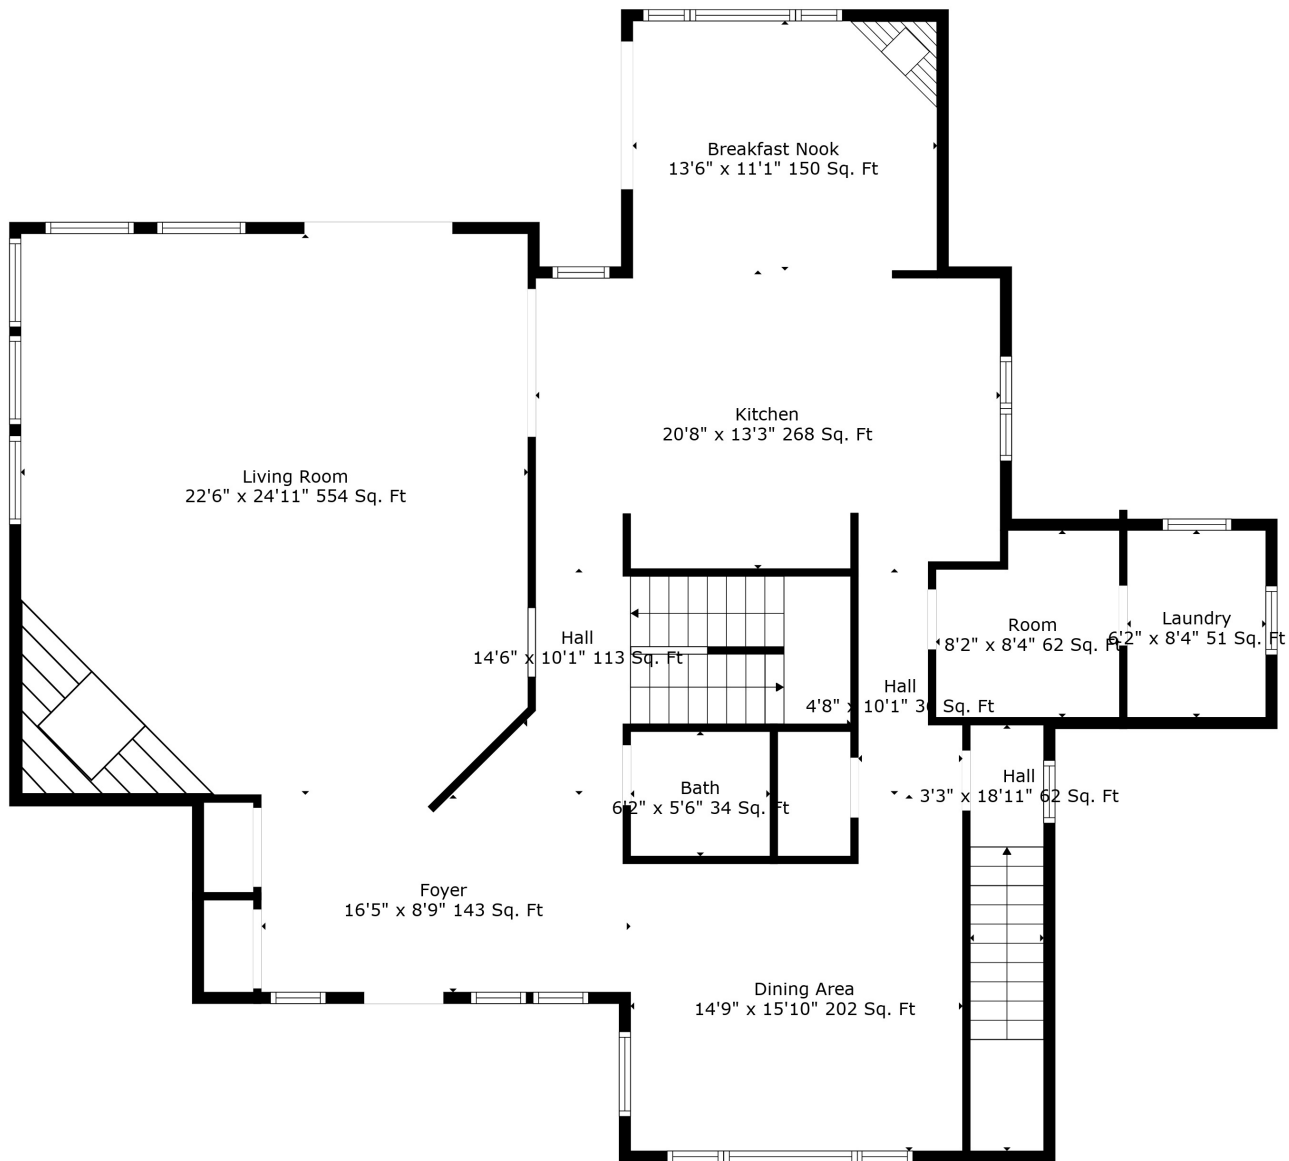

Total scanned area: 5331 sq. ft

Measurements Are Calculated By Cubicasa Technology. Deemed Highly Reliable But Not Guaranteed.

Total scanned area: 5331 sq. ft

Measurements Are Calculated By Cubicasa Technology. Deemed Highly Reliable But Not Guaranteed.