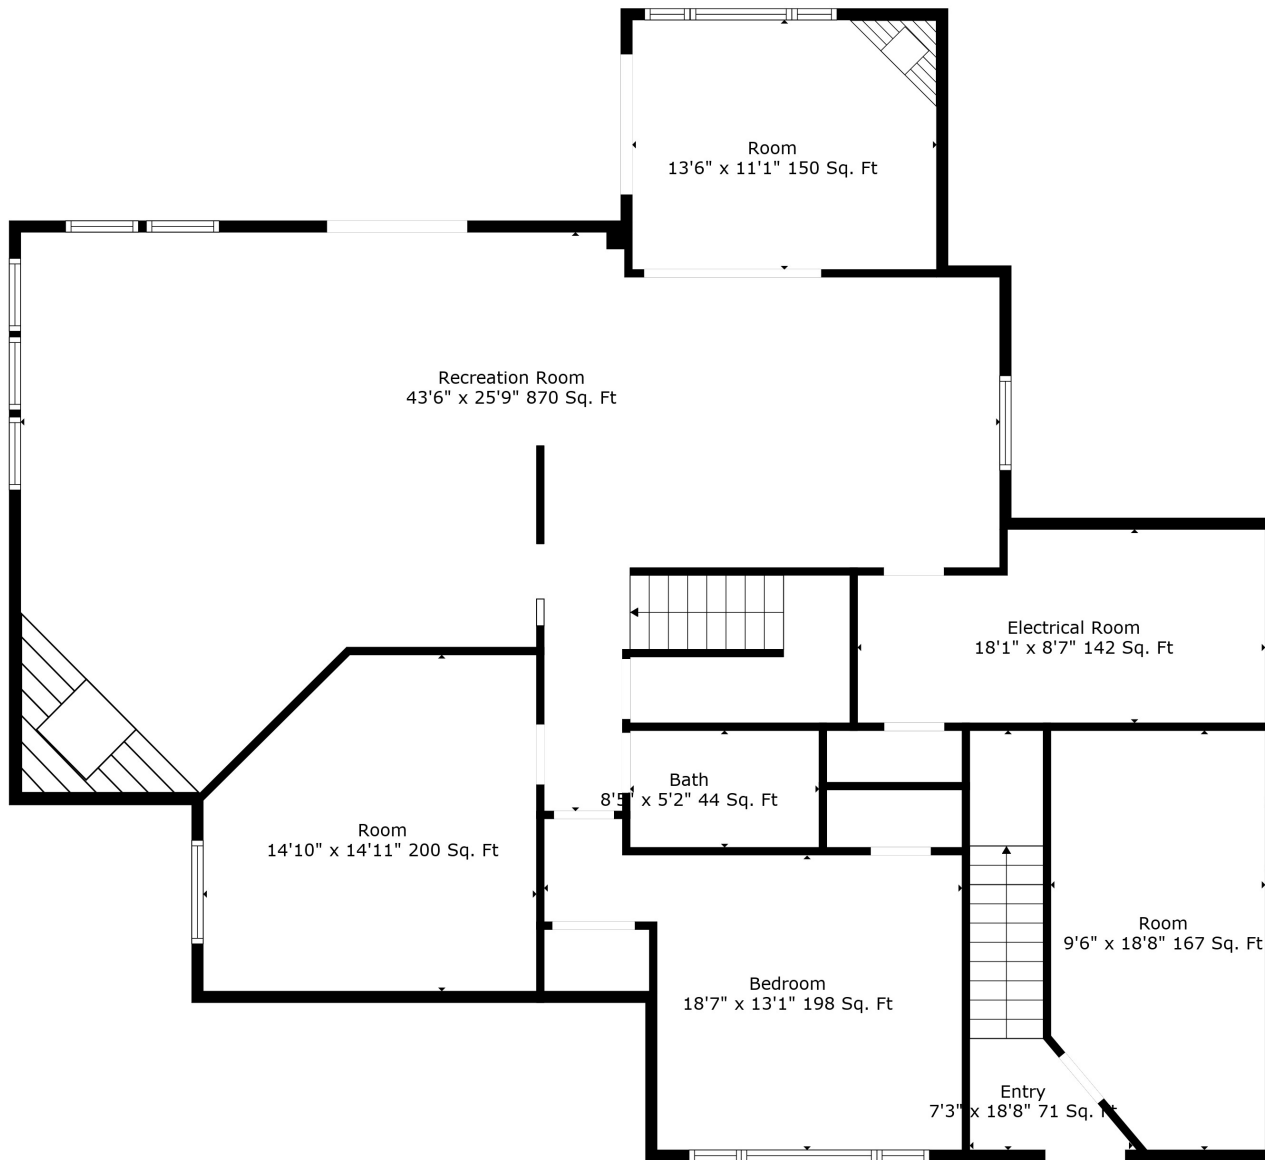

Total scanned area: 5331 sq. ft

Measurements Are Calculated By Cubicasa Technology. Deemed Highly Reliable But Not Guaranteed.

Total scanned area: 5331 sq. ft

Measurements Are Calculated By Cubicasa Technology. Deemed Highly Reliable But Not Guaranteed.