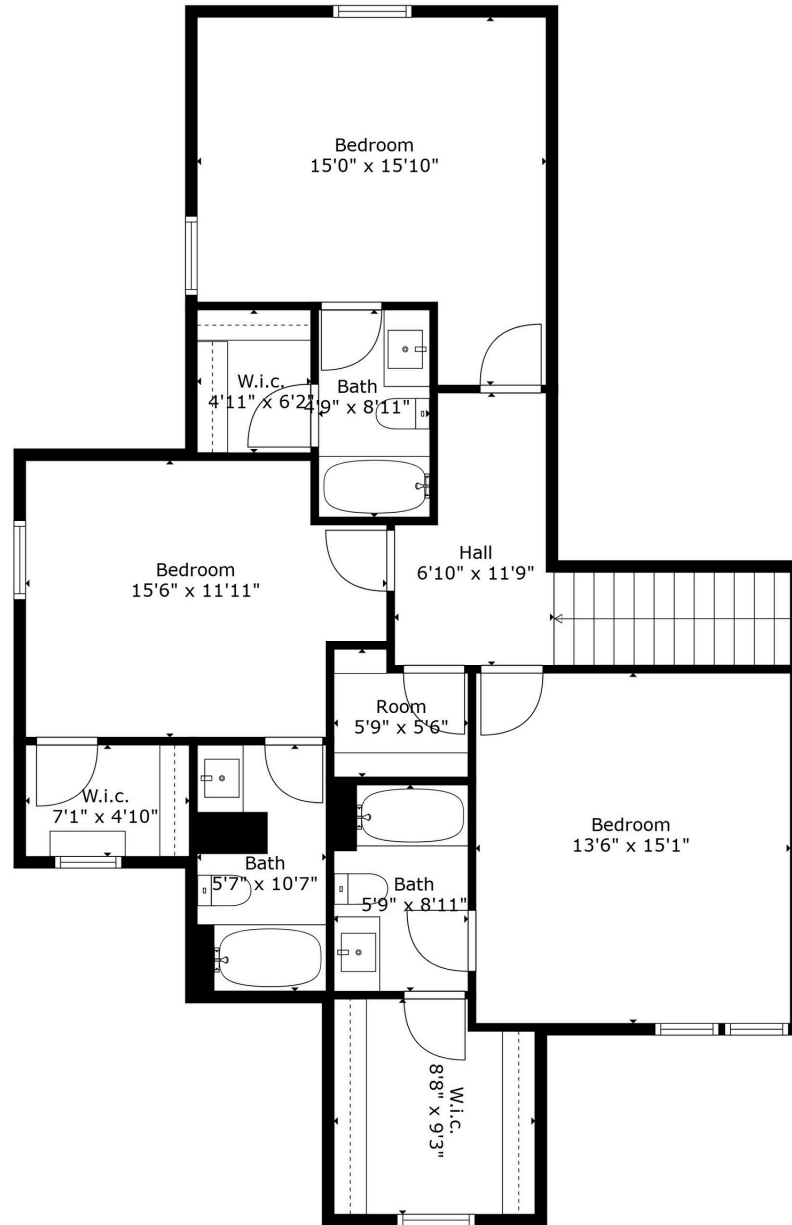

**Floor Plan**

7115 Buena Vista Street  
 Prairie Village, KS 66208

SIZES AND DIMENSIONS ARE APPROXIMATE, ACTUAL MAY VARY

**Floor Plan**  
 7115 Buena Vista Street  
 Prairie Village, KS 66208

SIZES AND DIMENSIONS ARE APPROXIMATE, ACTUAL MAY VARY