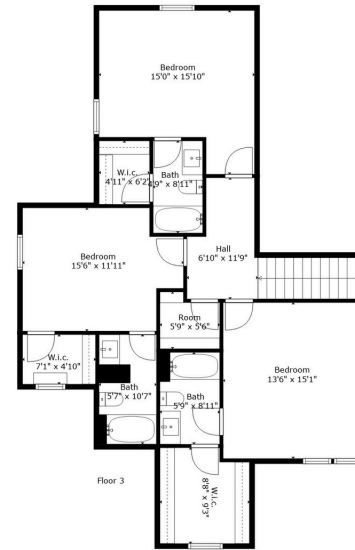

**Floor Plan**

7115 Buena Vista Street  
 Prairie Village, KS 66208

SIZES AND DIMENSIONS ARE APPROXIMATE, ACTUAL MAY VARY

**Floor Plan**  
 7115 Buena Vista Street  
 Prairie Village, KS 66208

SIZES AND DIMENSIONS ARE APPROXIMATE, ACTUAL MAY VARY