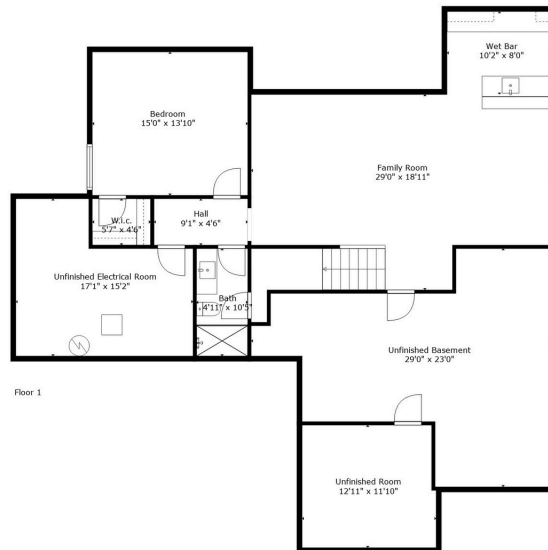

**Floor Plan**

7115 Buena Vista Street  
 Prairie Village, KS 66208

SIZES AND DIMENSIONS ARE APPROXIMATE, ACTUAL MAY VARY

**Floor Plan**  
 7115 Buena Vista Street  
 Prairie Village, KS 66208

SIZES AND DIMENSIONS ARE APPROXIMATE, ACTUAL MAY VARY