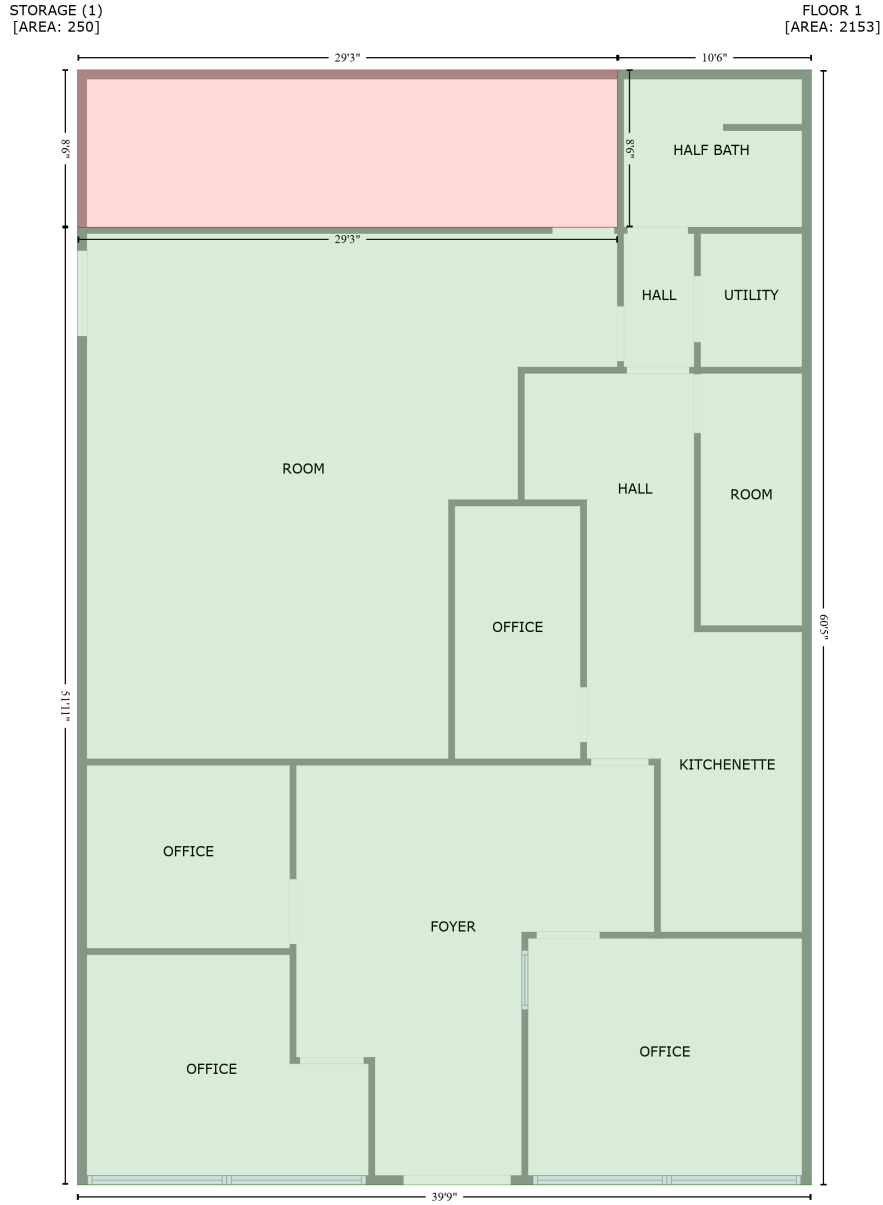

# 150 Kelly St, Jasper, TX, US

Gross Living Area: 2153 sq. ft

Space	Area (sq. ft)	Calculation <small>Coordinate Polygon Area Algorithm using inches</small>
FLOOR 1 (Living area)	2153	$-((350.3 + 476.5) * (-4.8 - -4.8) + (476.5 + 476.5) * (-4.8 - 720.2) + (476.5 + -0.9) * (720.2 - 720.2) + (-0.9 + -0.9) * (720.2 - 97.6) + (-0.9 + 350.3) * (97.6 - 97.6) + (350.3 + 350.3) * (97.6 - -4.8)) * 0.5 * 0.00694$
STORAGE (Non-living area)	250	$-((-0.9 + 350.3) * (-4.8 - -4.8) + (350.3 + 350.3) * (-4.8 - 97.6) + (350.3 + -0.9) * (97.6 - 97.6) + (-0.9 + -0.9) * (97.6 - -4.8)) * 0.5 * 0.00694$