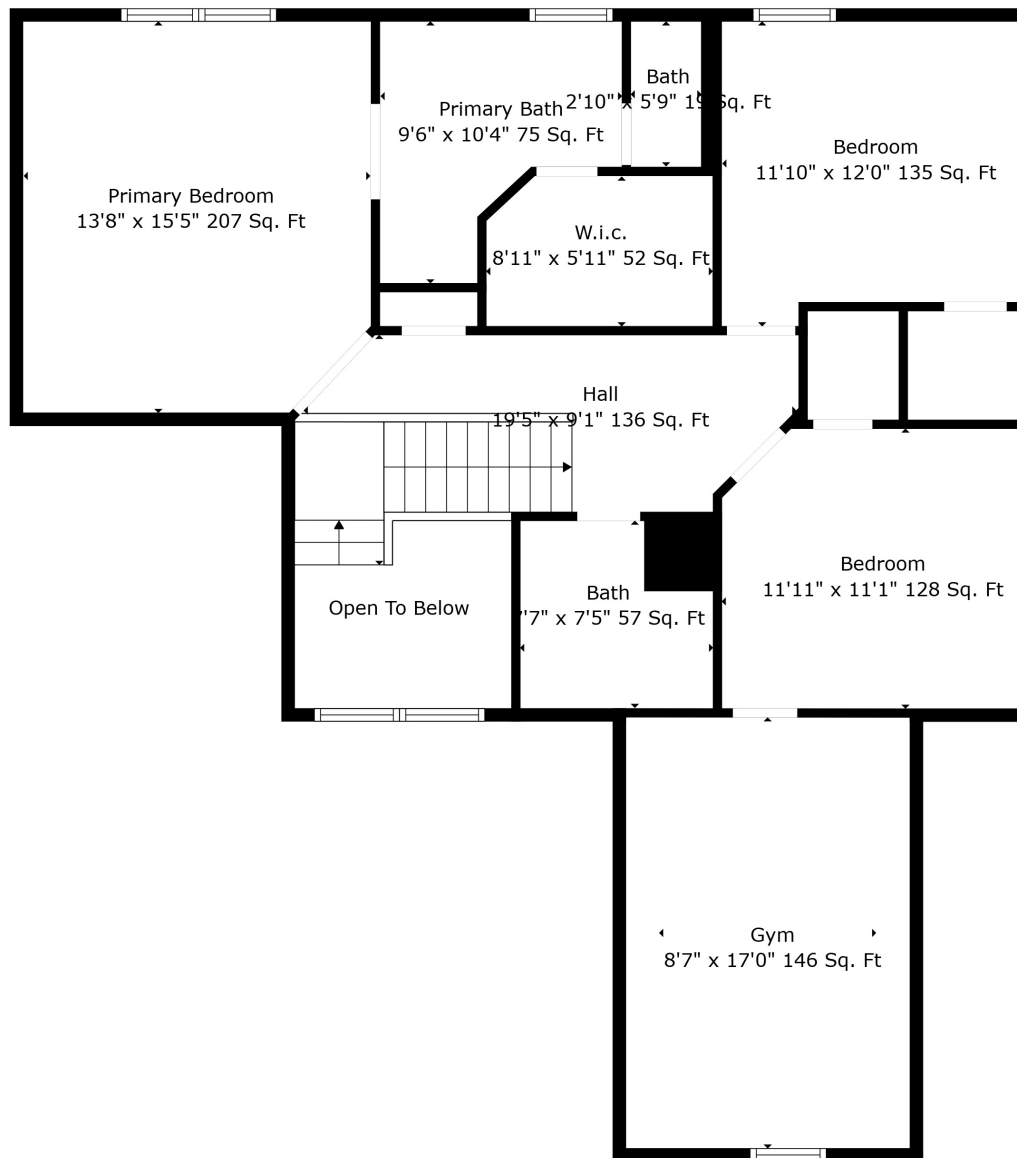

Total scanned area: 3544 sq. ft

Total scanned area: 3544 sq. ft

Total scanned area: 3544 sq. ft

Measurements Are Calculated By Cubicasa Technology. Deemed Highly Reliable But Not Guaranteed.

Recreation Room
38'6" x 12'8" 478 Sq. Ft

Wet Bar
11'6" x 11'10" 129 Sq. Ft

Storage
27'6" x 9'9" 211 Sq. Ft

Total scanned area: 3544 sq. ft

Measurements Are Calculated By Cubicasa Technology. Deemed Highly Reliable But Not Guaranteed.