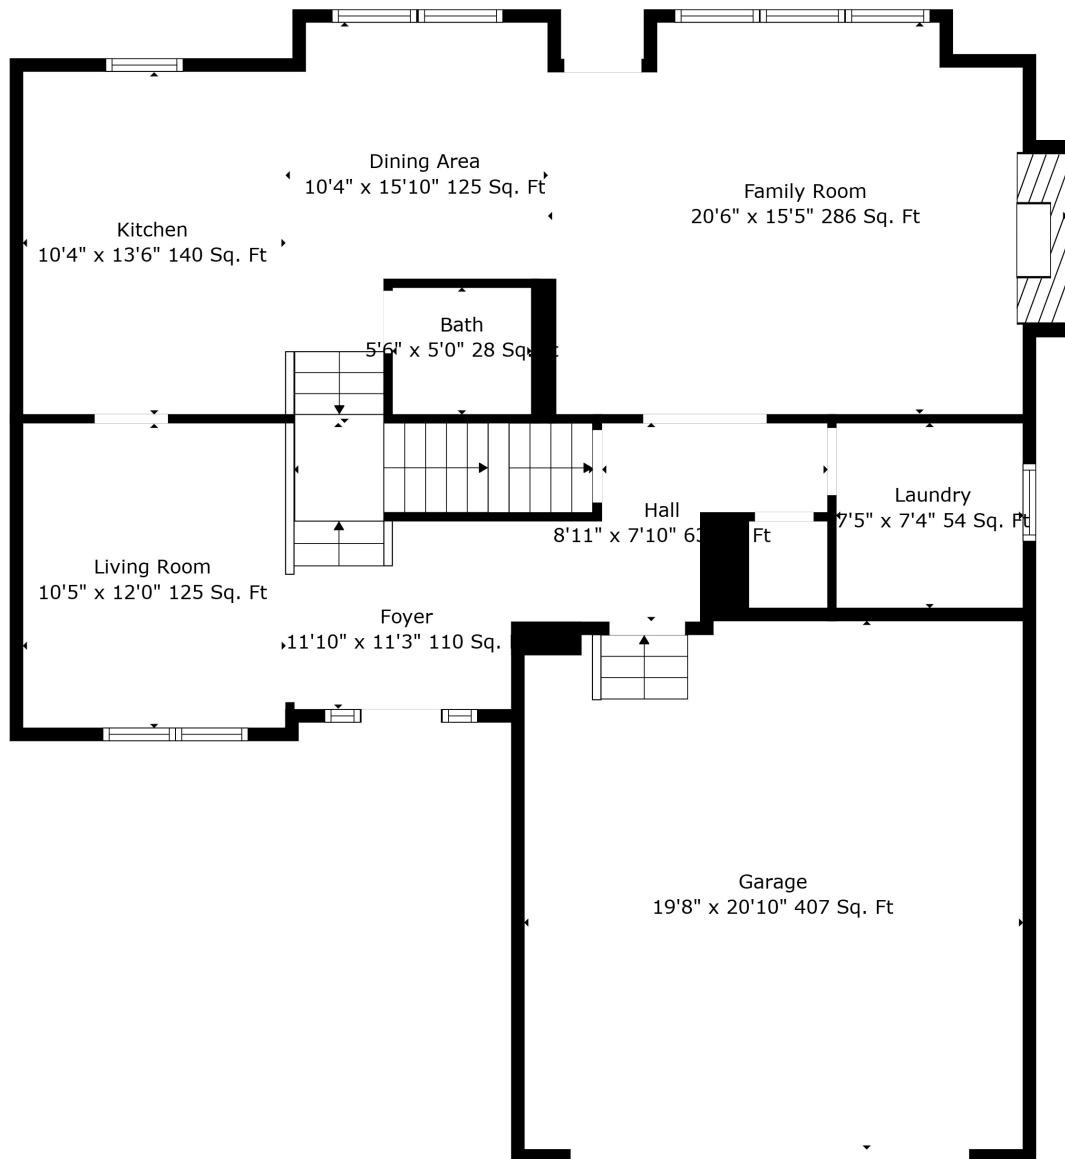

Total scanned area: 3544 sq. ft

Total scanned area: 3544 sq. ft

Total scanned area: 3544 sq. ft

Measurements Are Calculated By Cubicasa Technology. Deemed Highly Reliable But Not Guaranteed.

Recreation Room
38'6" x 12'8" 478 Sq. Ft

Wet Bar
11'6" x 11'10" 129 Sq. Ft

Storage
27'6" x 9'9" 211 Sq. Ft

Total scanned area: 3544 sq. ft

Measurements Are Calculated By Cubicasa Technology. Deemed Highly Reliable But Not Guaranteed.