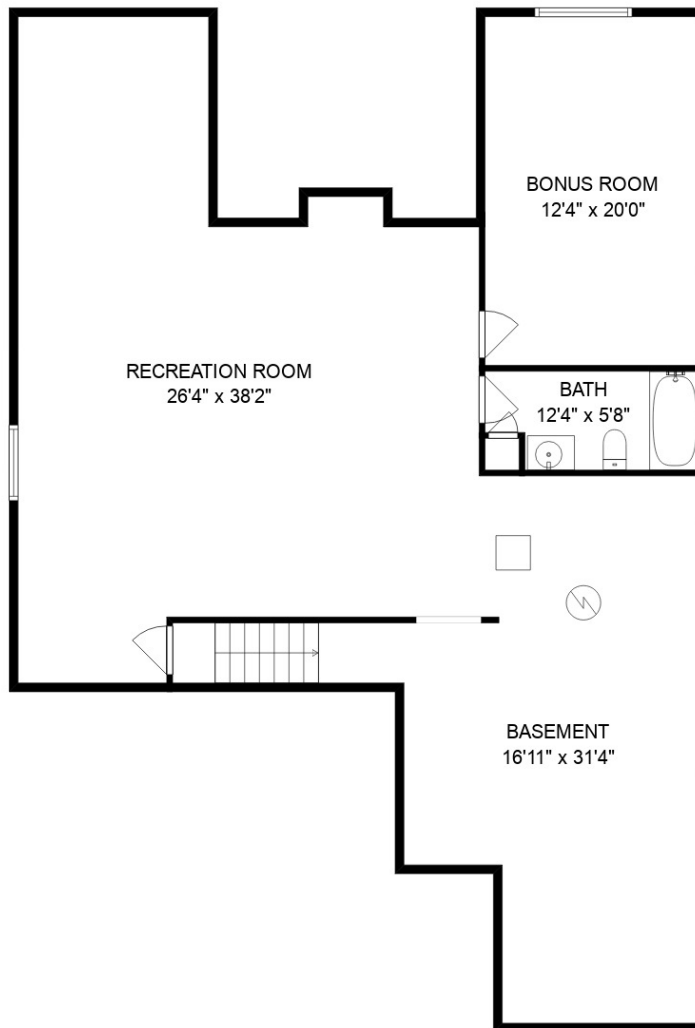

Estimated areas

GLA FLOOR 1: 78 sq. ft, excluded 1620 sq. ft
 GLA FLOOR 2: 1696 sq. ft, excluded 745 sq. ft
 Total GLA 1774 sq. ft, total scanned area 4139 sq. ft

SIZES AND DIMENSIONS ARE APPROXIMATE. ACTUAL MAY VARY.