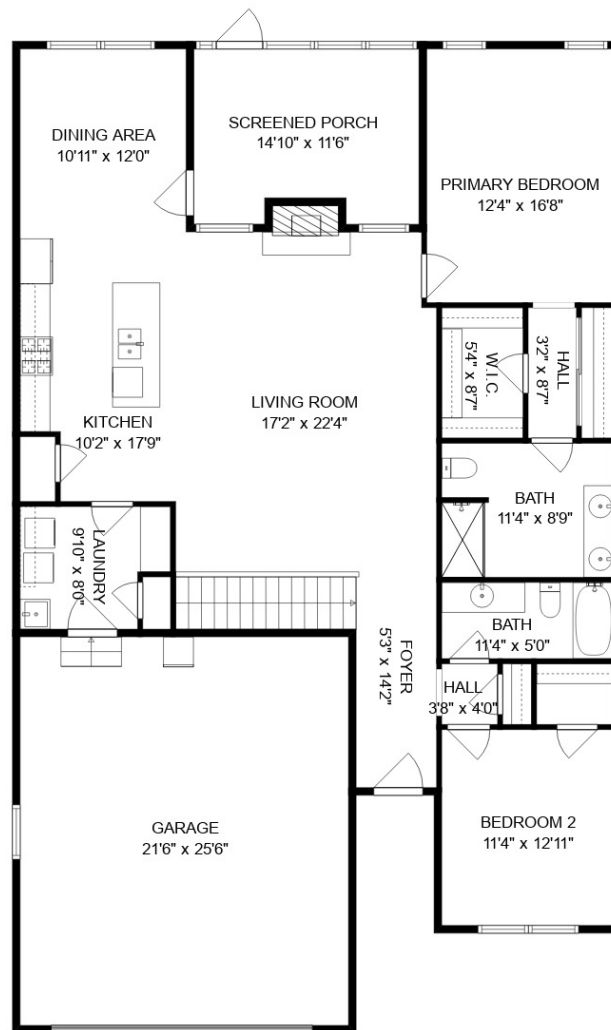

Estimated areas

GLA FLOOR 1: 78 sq. ft, excluded 1620 sq. ft
 GLA FLOOR 2: 1696 sq. ft, excluded 745 sq. ft
 Total GLA 1774 sq. ft, total scanned area 4139 sq. ft

SIZES AND DIMENSIONS ARE APPROXIMATE. ACTUAL MAY VARY.