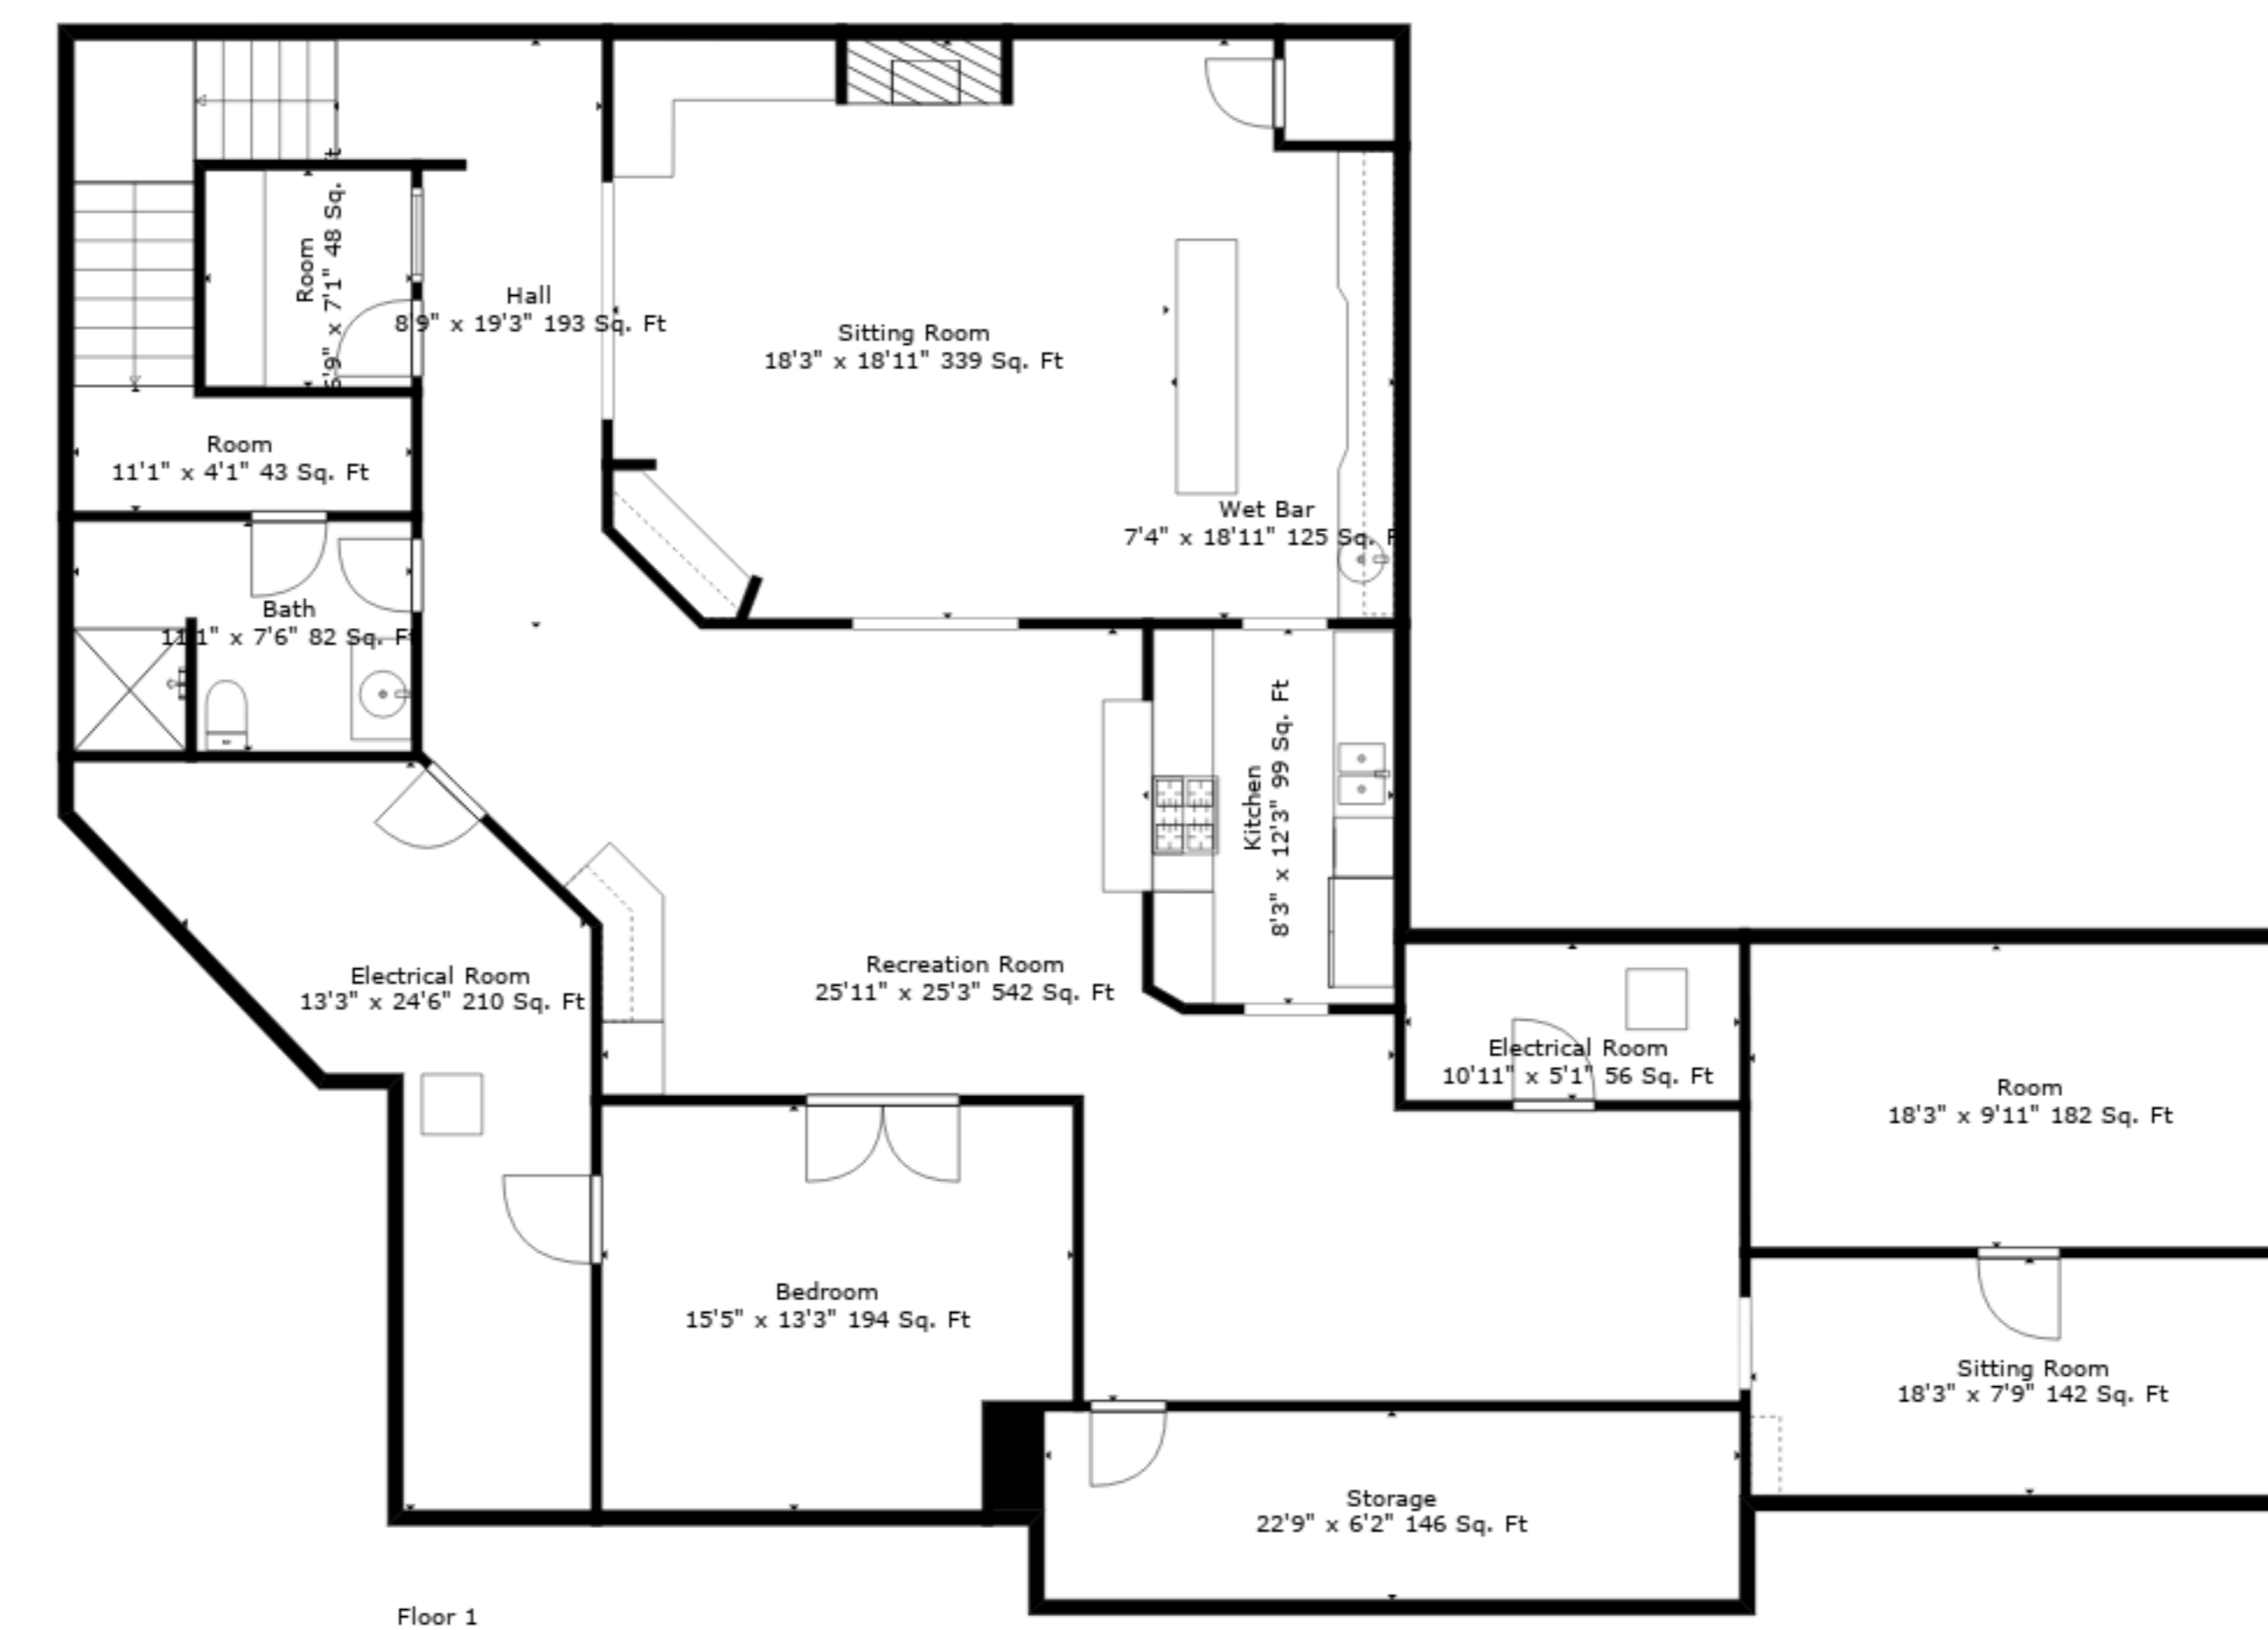

TOTAL: 7600 sq. ft

BELOW GROUND: 2093 sq. ft, FLOOR 2: 2402 sq. ft, FLOOR 3: 3105 sq. ft
 EXCLUDED AREAS: ELECTRICAL ROOM: 266 sq. ft, STORAGE: 275 sq. ft, GARAGE: 810 sq. ft,
 FIREPLACE: 19 sq. ft

Measurements Are Deemed Highly Reliable But Not Guaranteed.