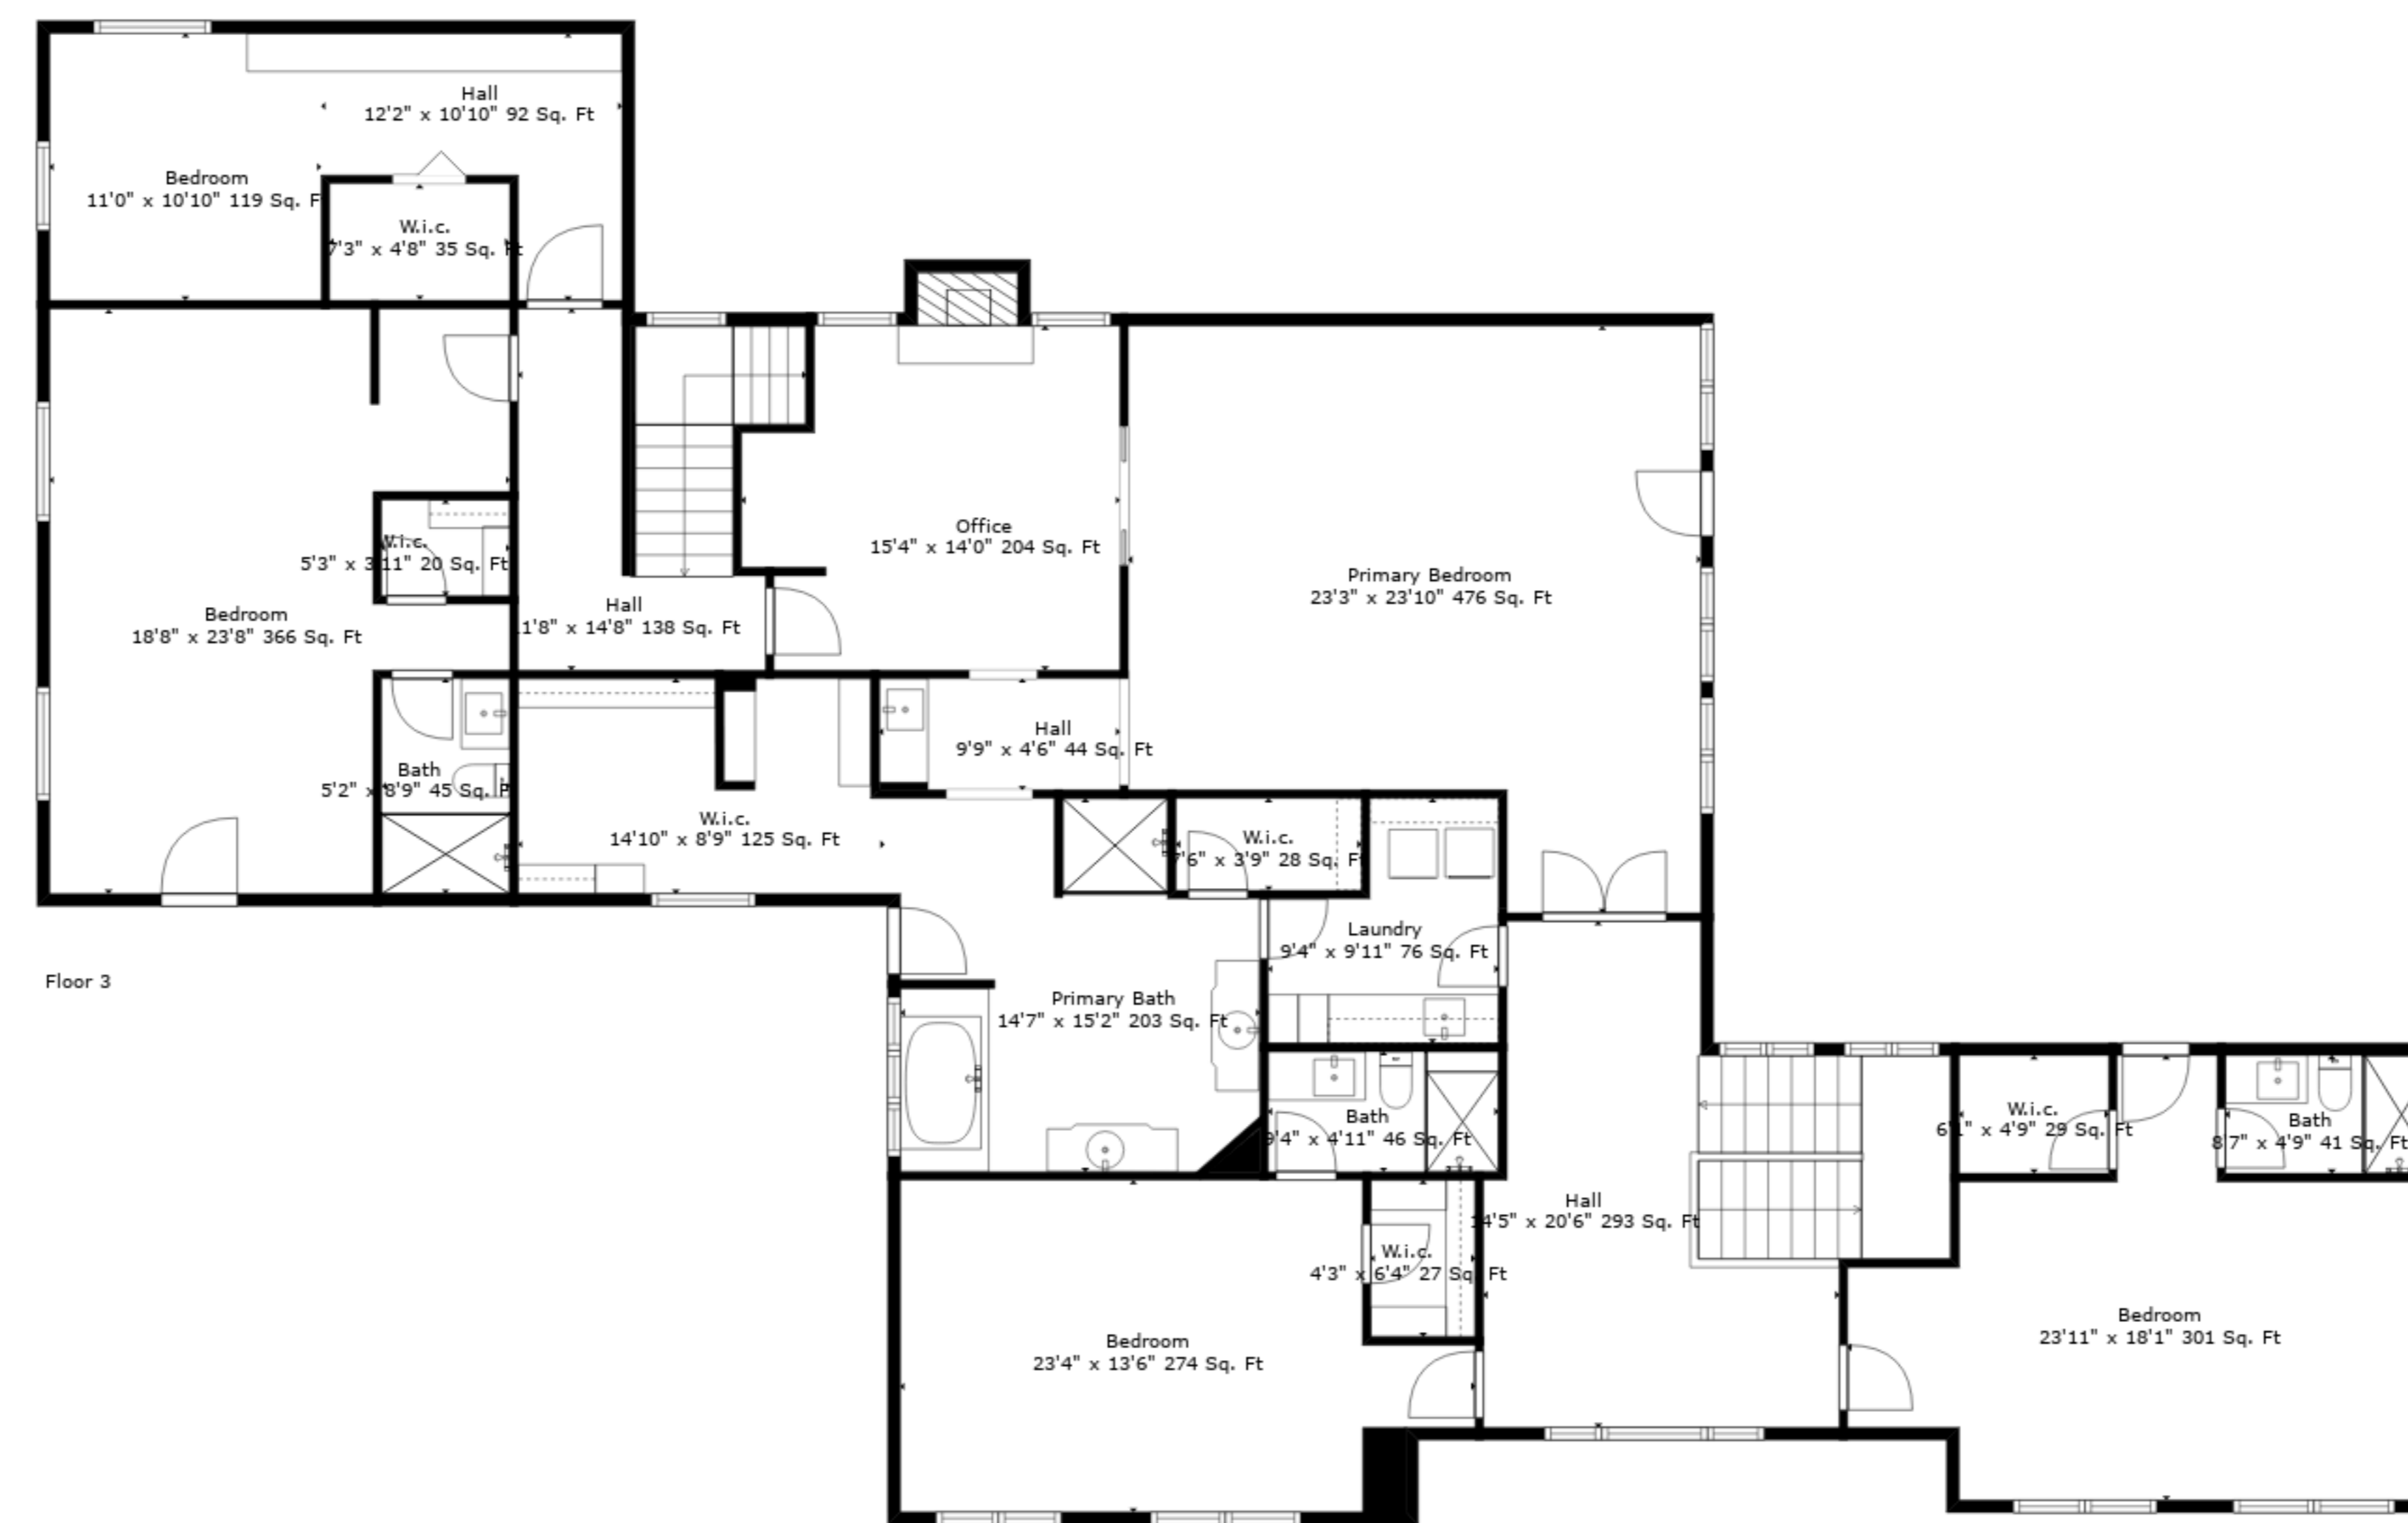

TOTAL: 7600 sq. ft

BELOW GROUND: 2093 sq. ft, FLOOR 2: 2402 sq. ft, FLOOR 3: 3105 sq. ft
 EXCLUDED AREAS: ELECTRICAL ROOM: 266 sq. ft, STORAGE: 275 sq. ft, GARAGE: 810 sq. ft,
 FIREPLACE: 19 sq. ft

Measurements Are Deemed Highly Reliable But Not Guaranteed.