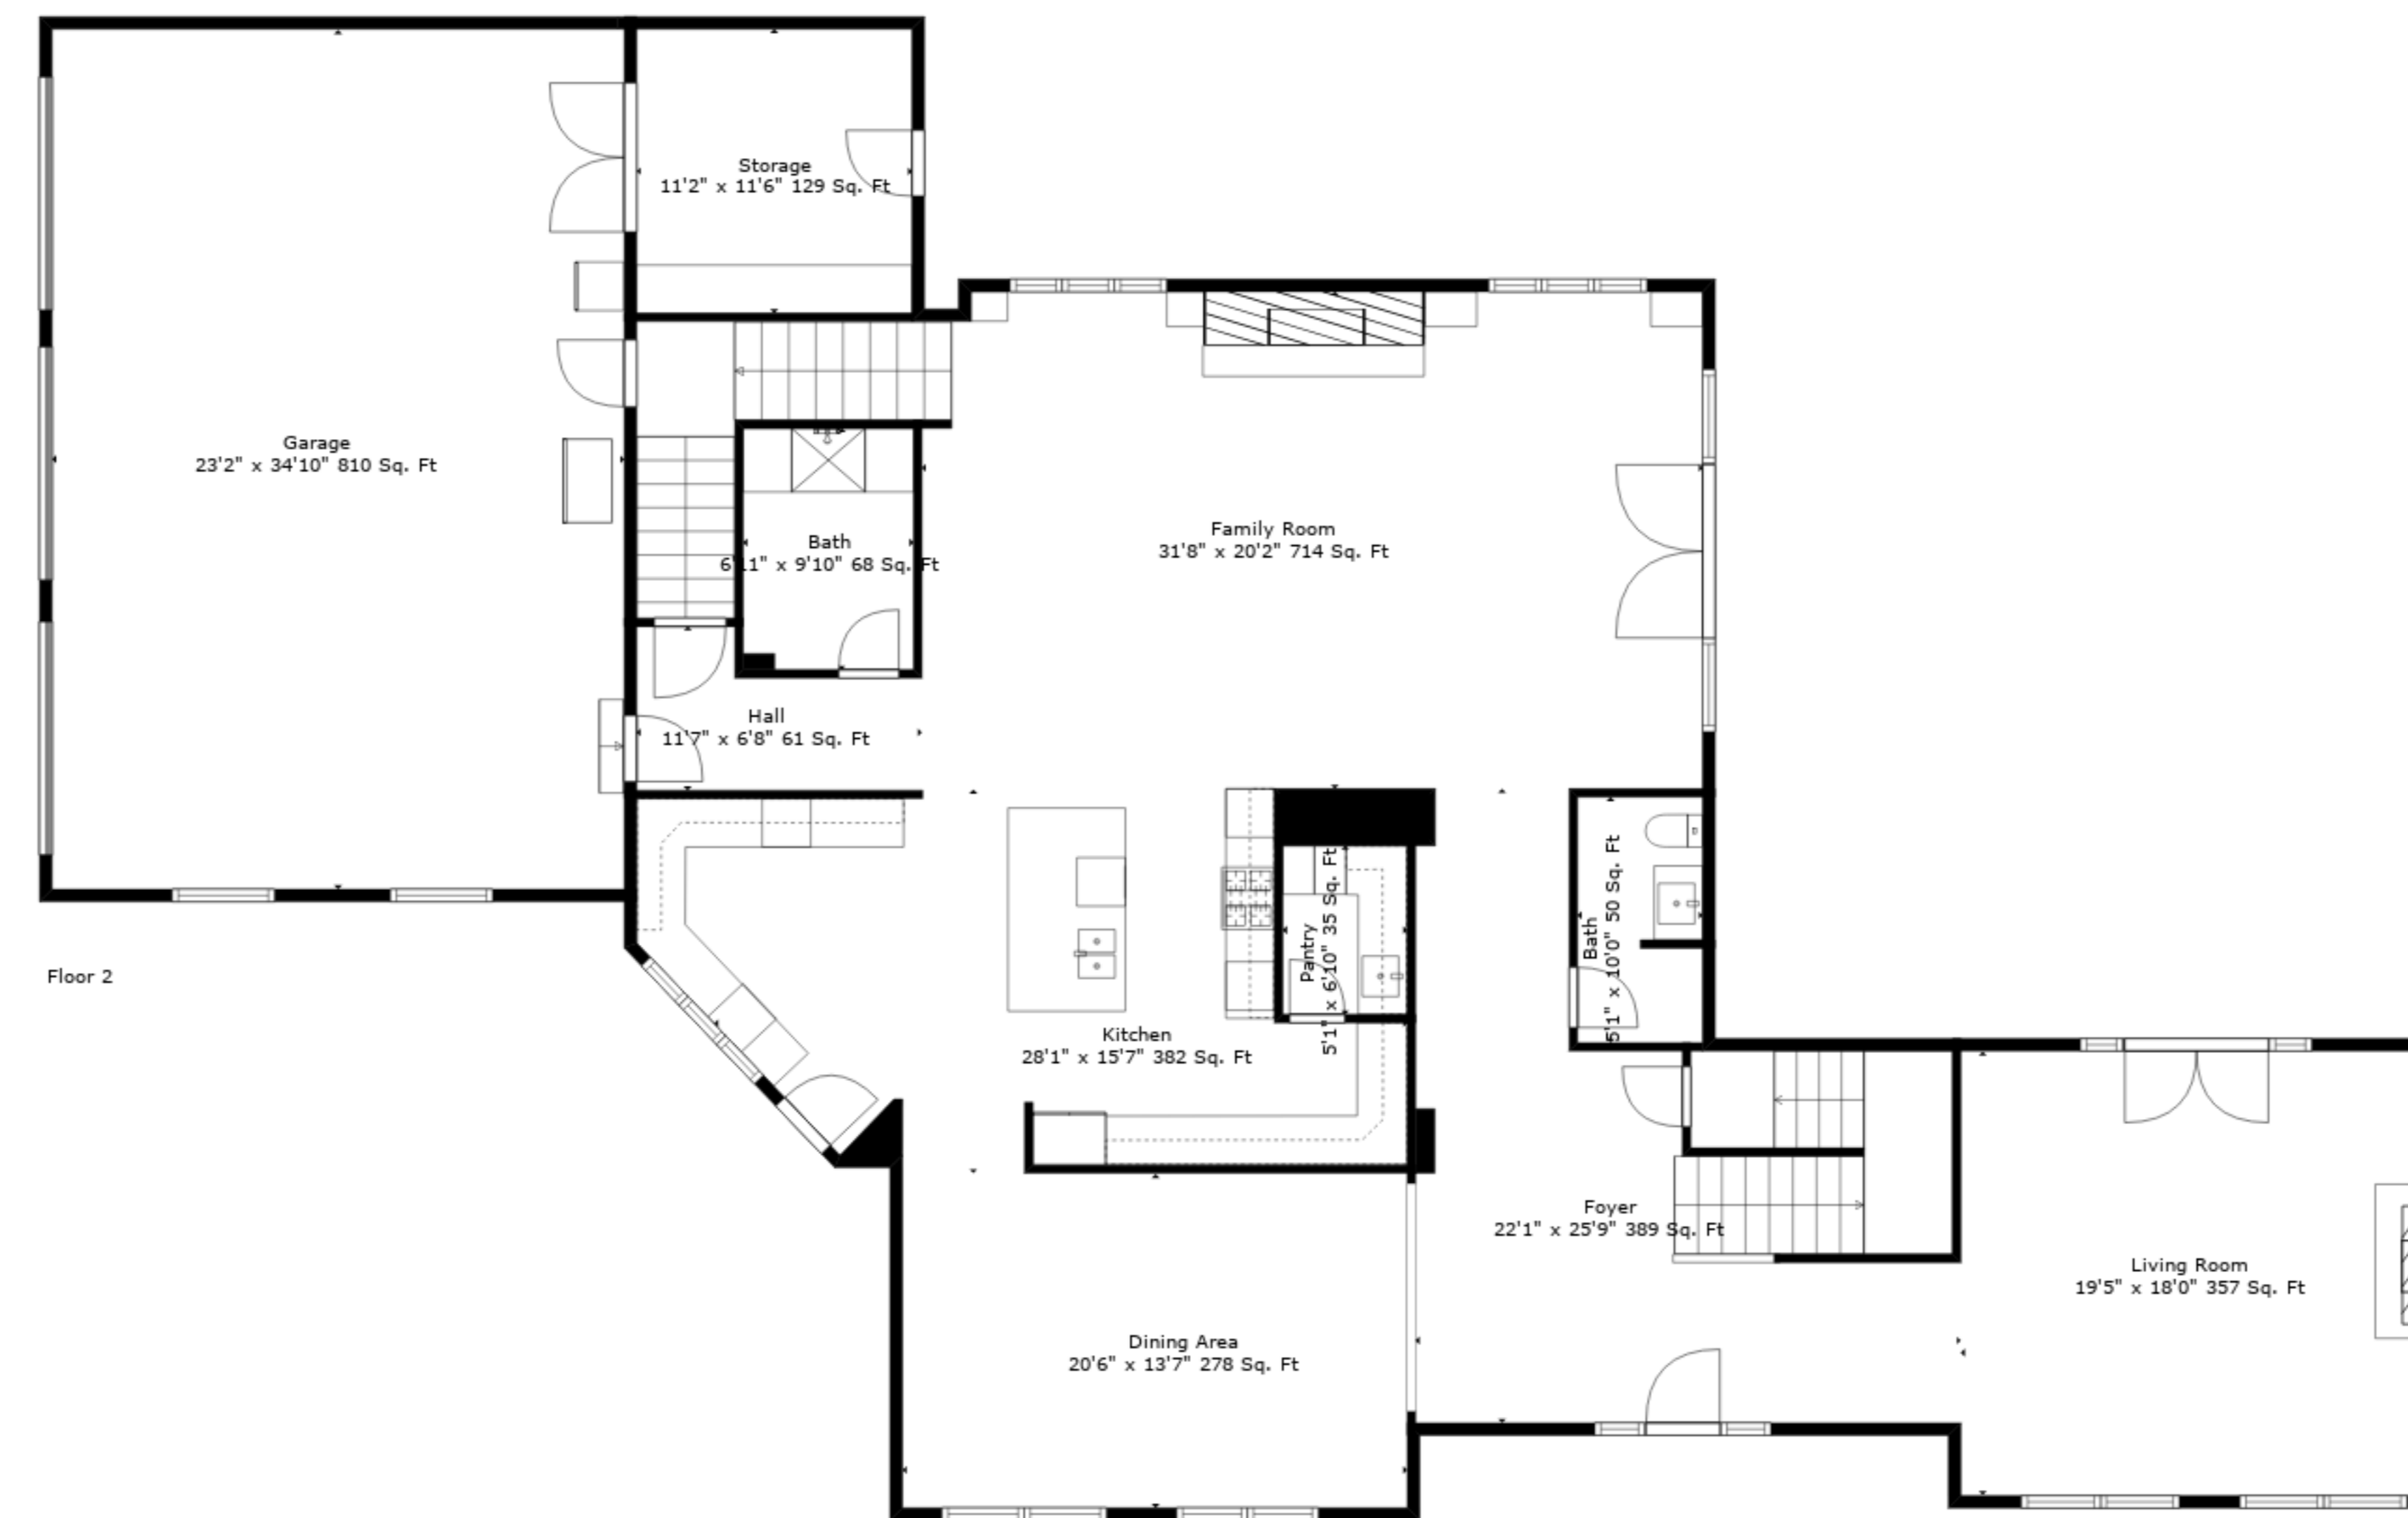

TOTAL: 7600 sq. ft

BELOW GROUND: 2093 sq. ft, FLOOR 2: 2402 sq. ft, FLOOR 3: 3105 sq. ft
 EXCLUDED AREAS: ELECTRICAL ROOM: 266 sq. ft, STORAGE: 275 sq. ft, GARAGE: 810 sq. ft,
 FIREPLACE: 19 sq. ft

Measurements Are Deemed Highly Reliable But Not Guaranteed.