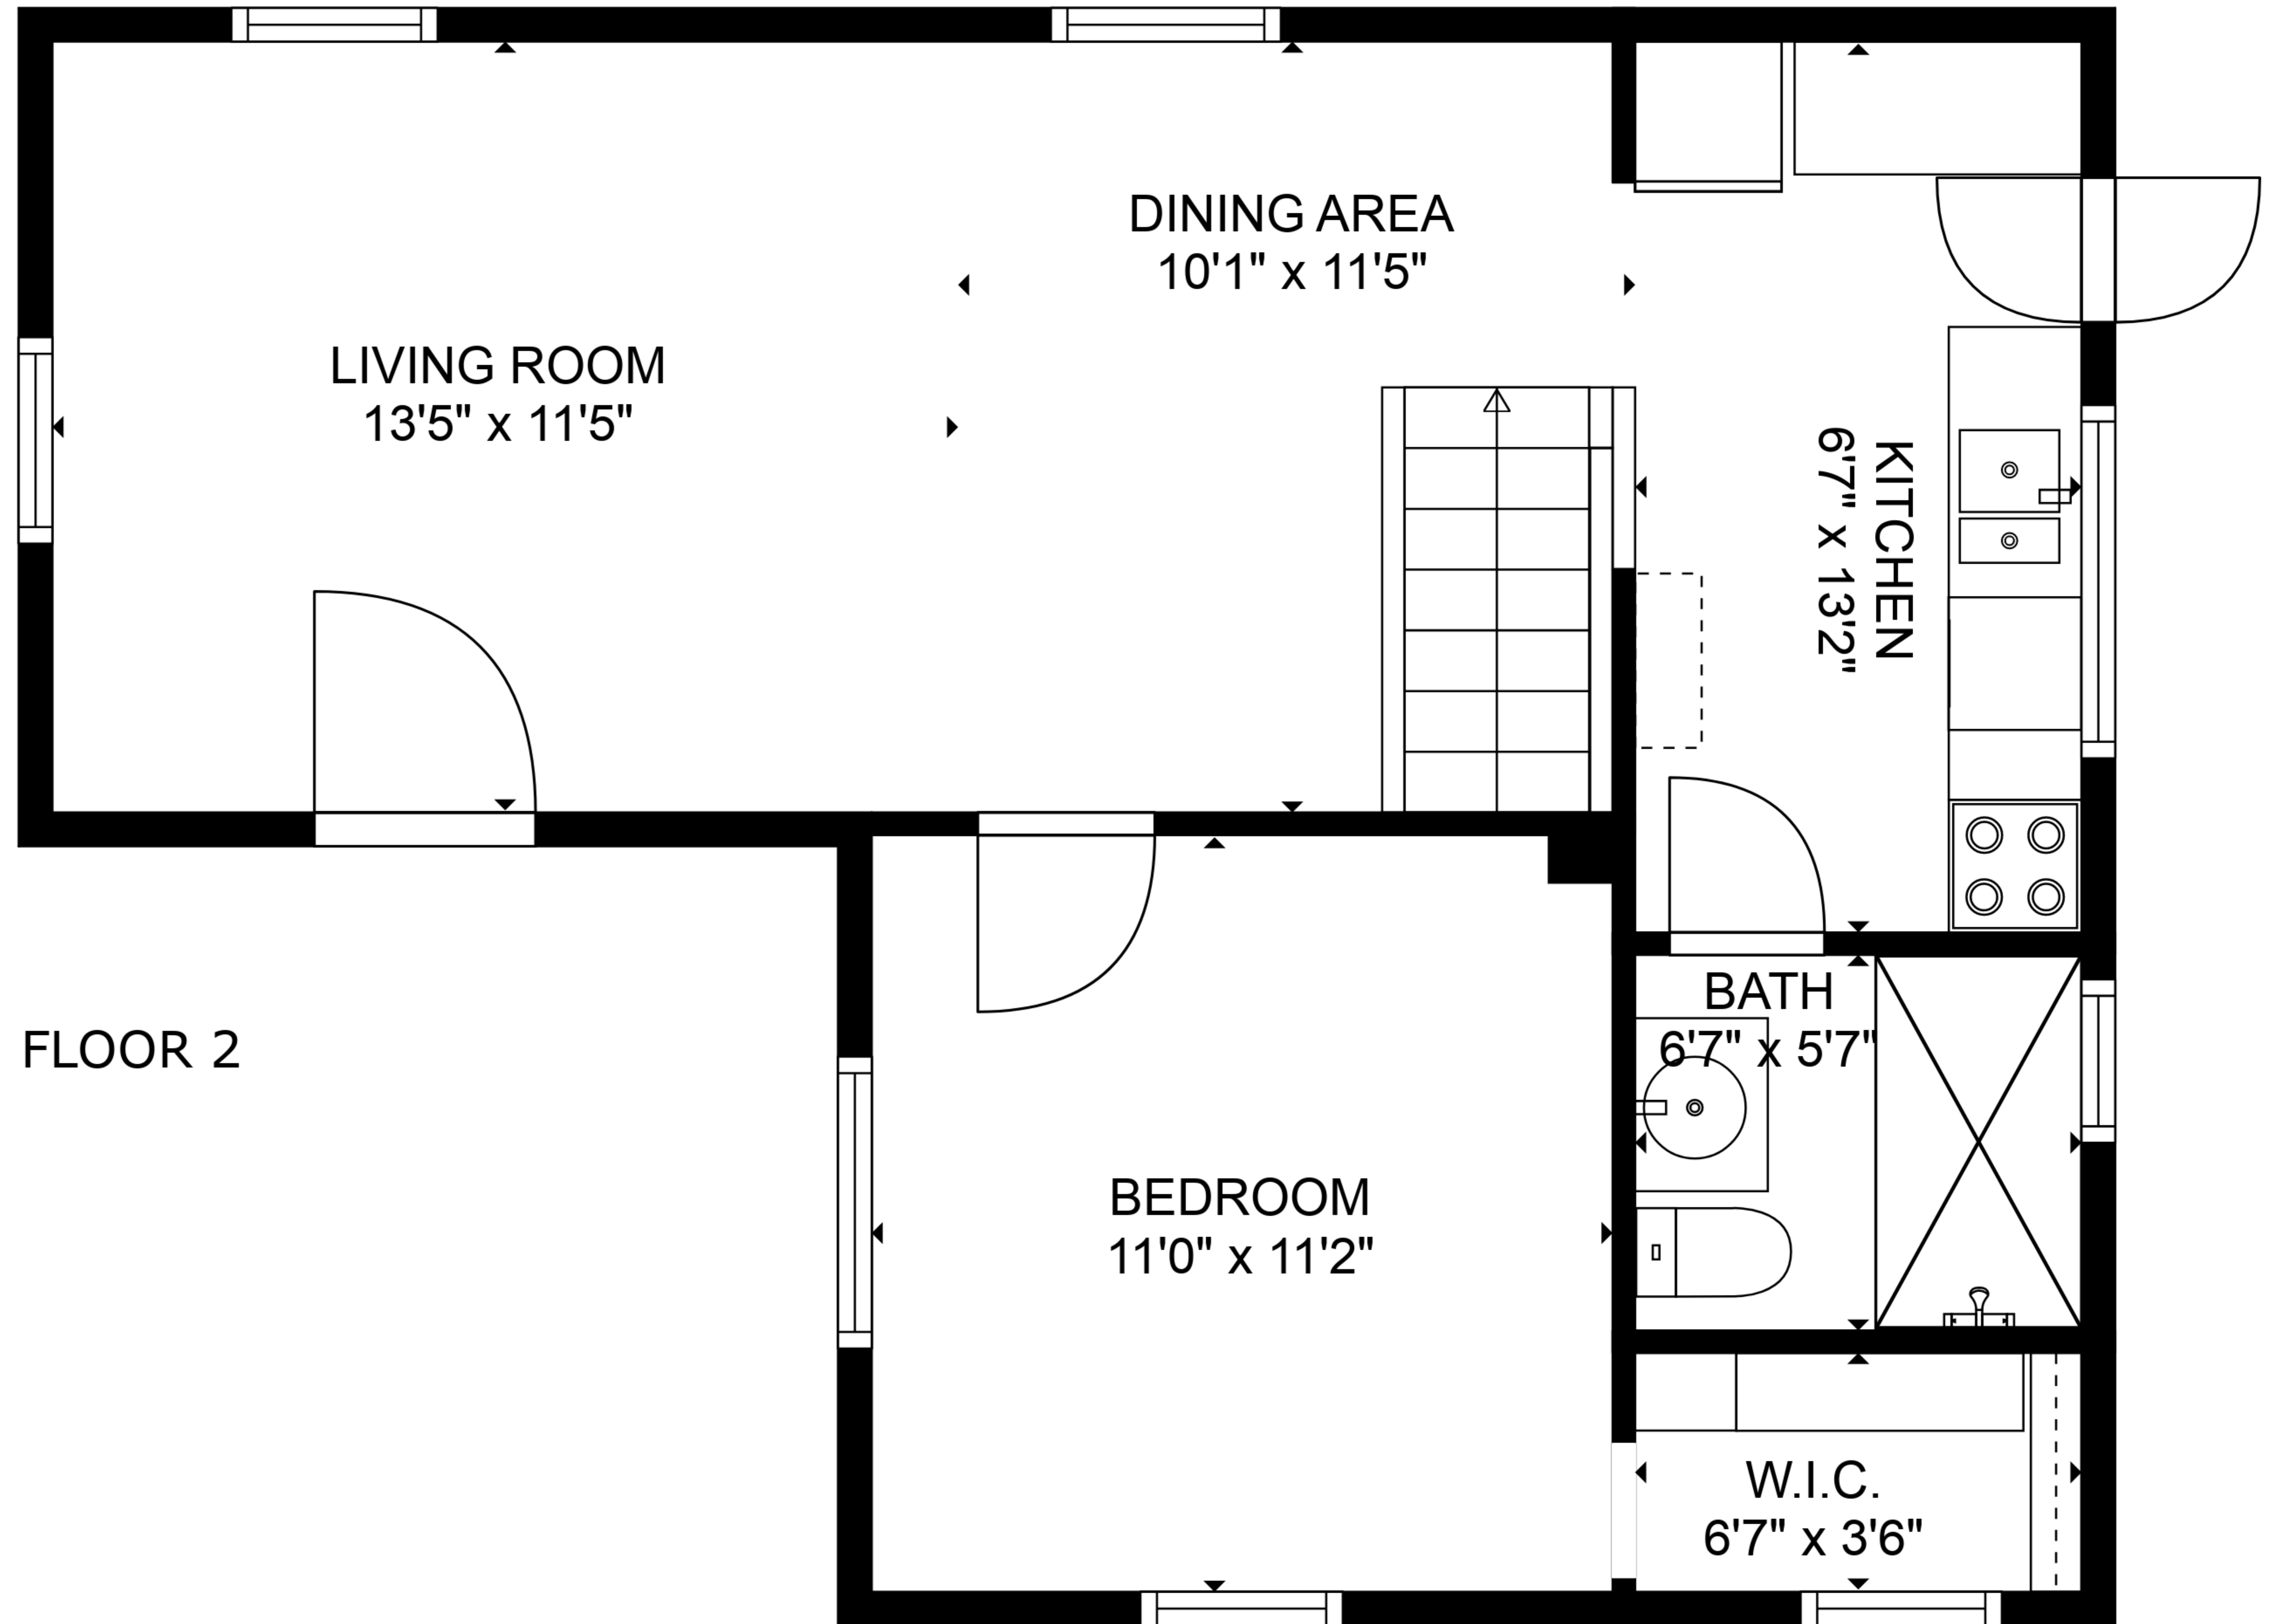

TOTAL: 683 sq. ft
BELOW GROUND: 131 sq. ft, FLOOR 2: 552 sq. ft

SIZES AND DIMENSIONS ARE APPROXIMATE, ACTUAL MAY VARY.

TOTAL: 683 sq. ft

BELOW GROUND: 131 sq. ft, FLOOR 2: 552 sq. ft

SIZES AND DIMENSIONS ARE APPROXIMATE, ACTUAL MAY VARY.

FLOOR 1

TOTAL: 683 sq. ft

BELOW GROUND: 131 sq. ft, FLOOR 2: 552 sq. ft

SIZES AND DIMENSIONS ARE APPROXIMATE, ACTUAL MAY VARY.