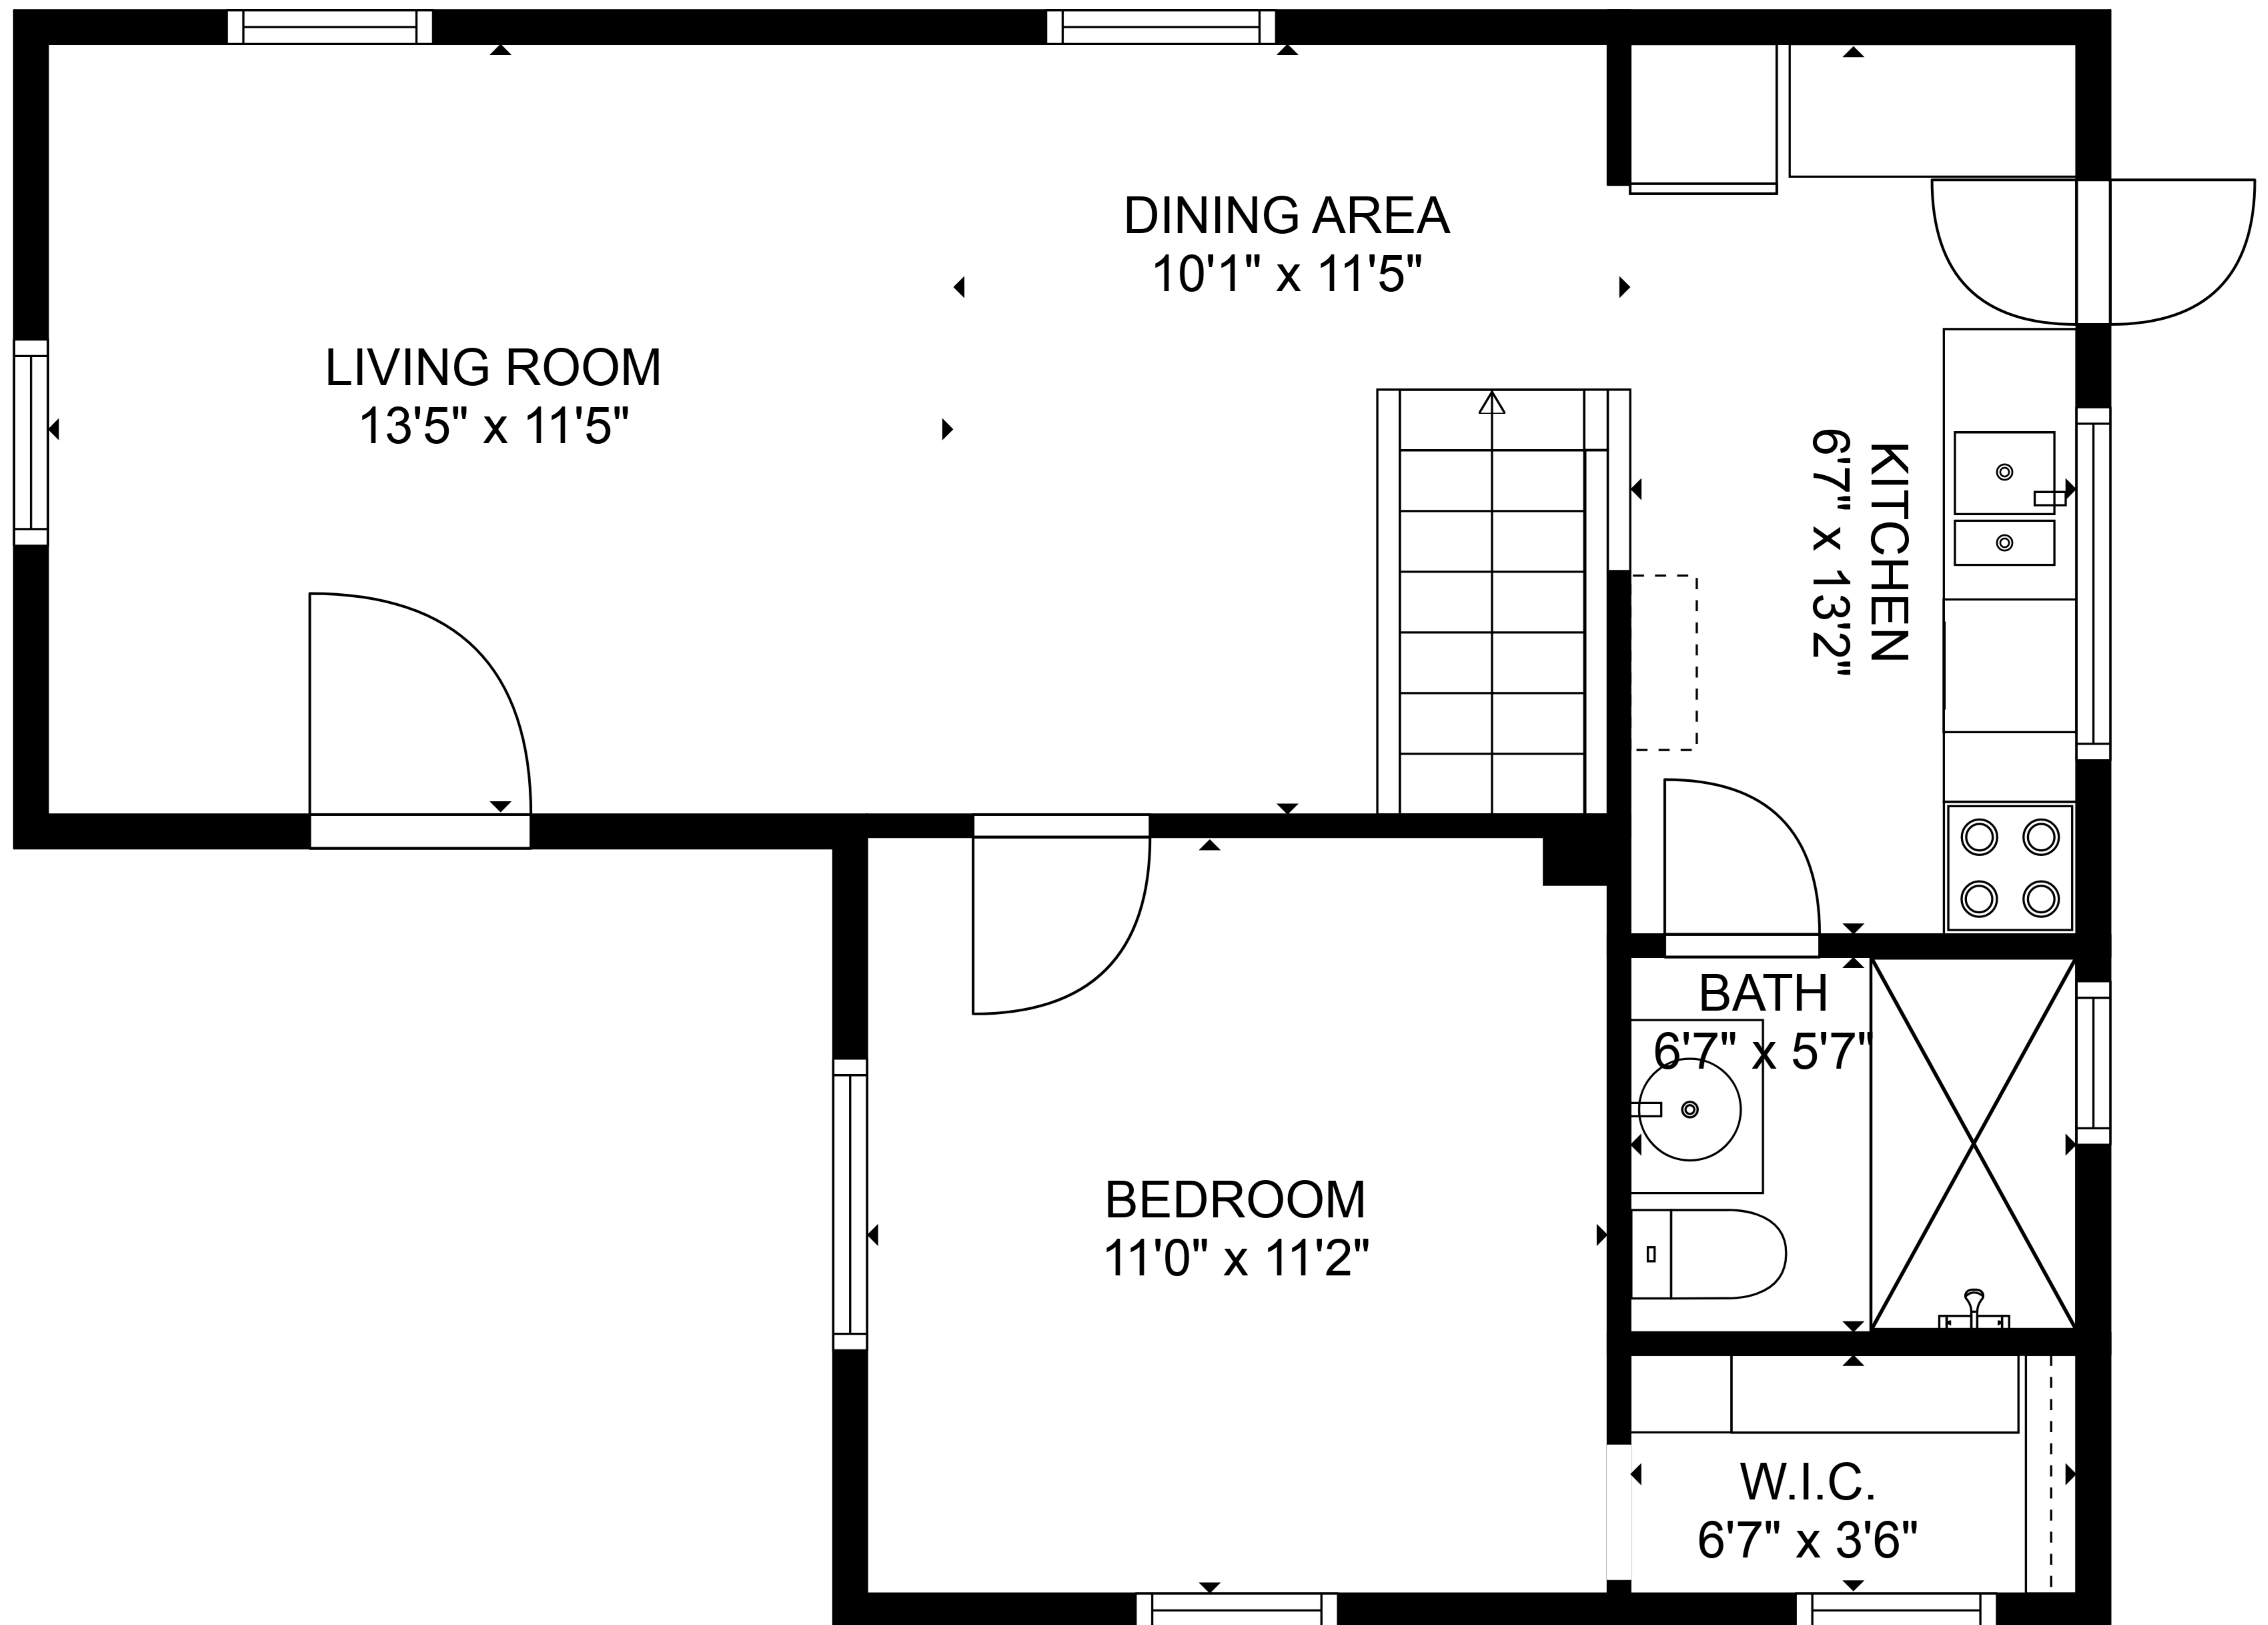

TOTAL: 683 sq. ft
BELOW GROUND: 131 sq. ft, FLOOR 2: 552 sq. ft

SIZES AND DIMENSIONS ARE APPROXIMATE, ACTUAL MAY VARY.

TOTAL: 683 sq. ft

BELOW GROUND: 131 sq. ft, FLOOR 2: 552 sq. ft

SIZES AND DIMENSIONS ARE APPROXIMATE, ACTUAL MAY VARY.

FLOOR 1

TOTAL: 683 sq. ft

BELOW GROUND: 131 sq. ft, FLOOR 2: 552 sq. ft

SIZES AND DIMENSIONS ARE APPROXIMATE, ACTUAL MAY VARY.