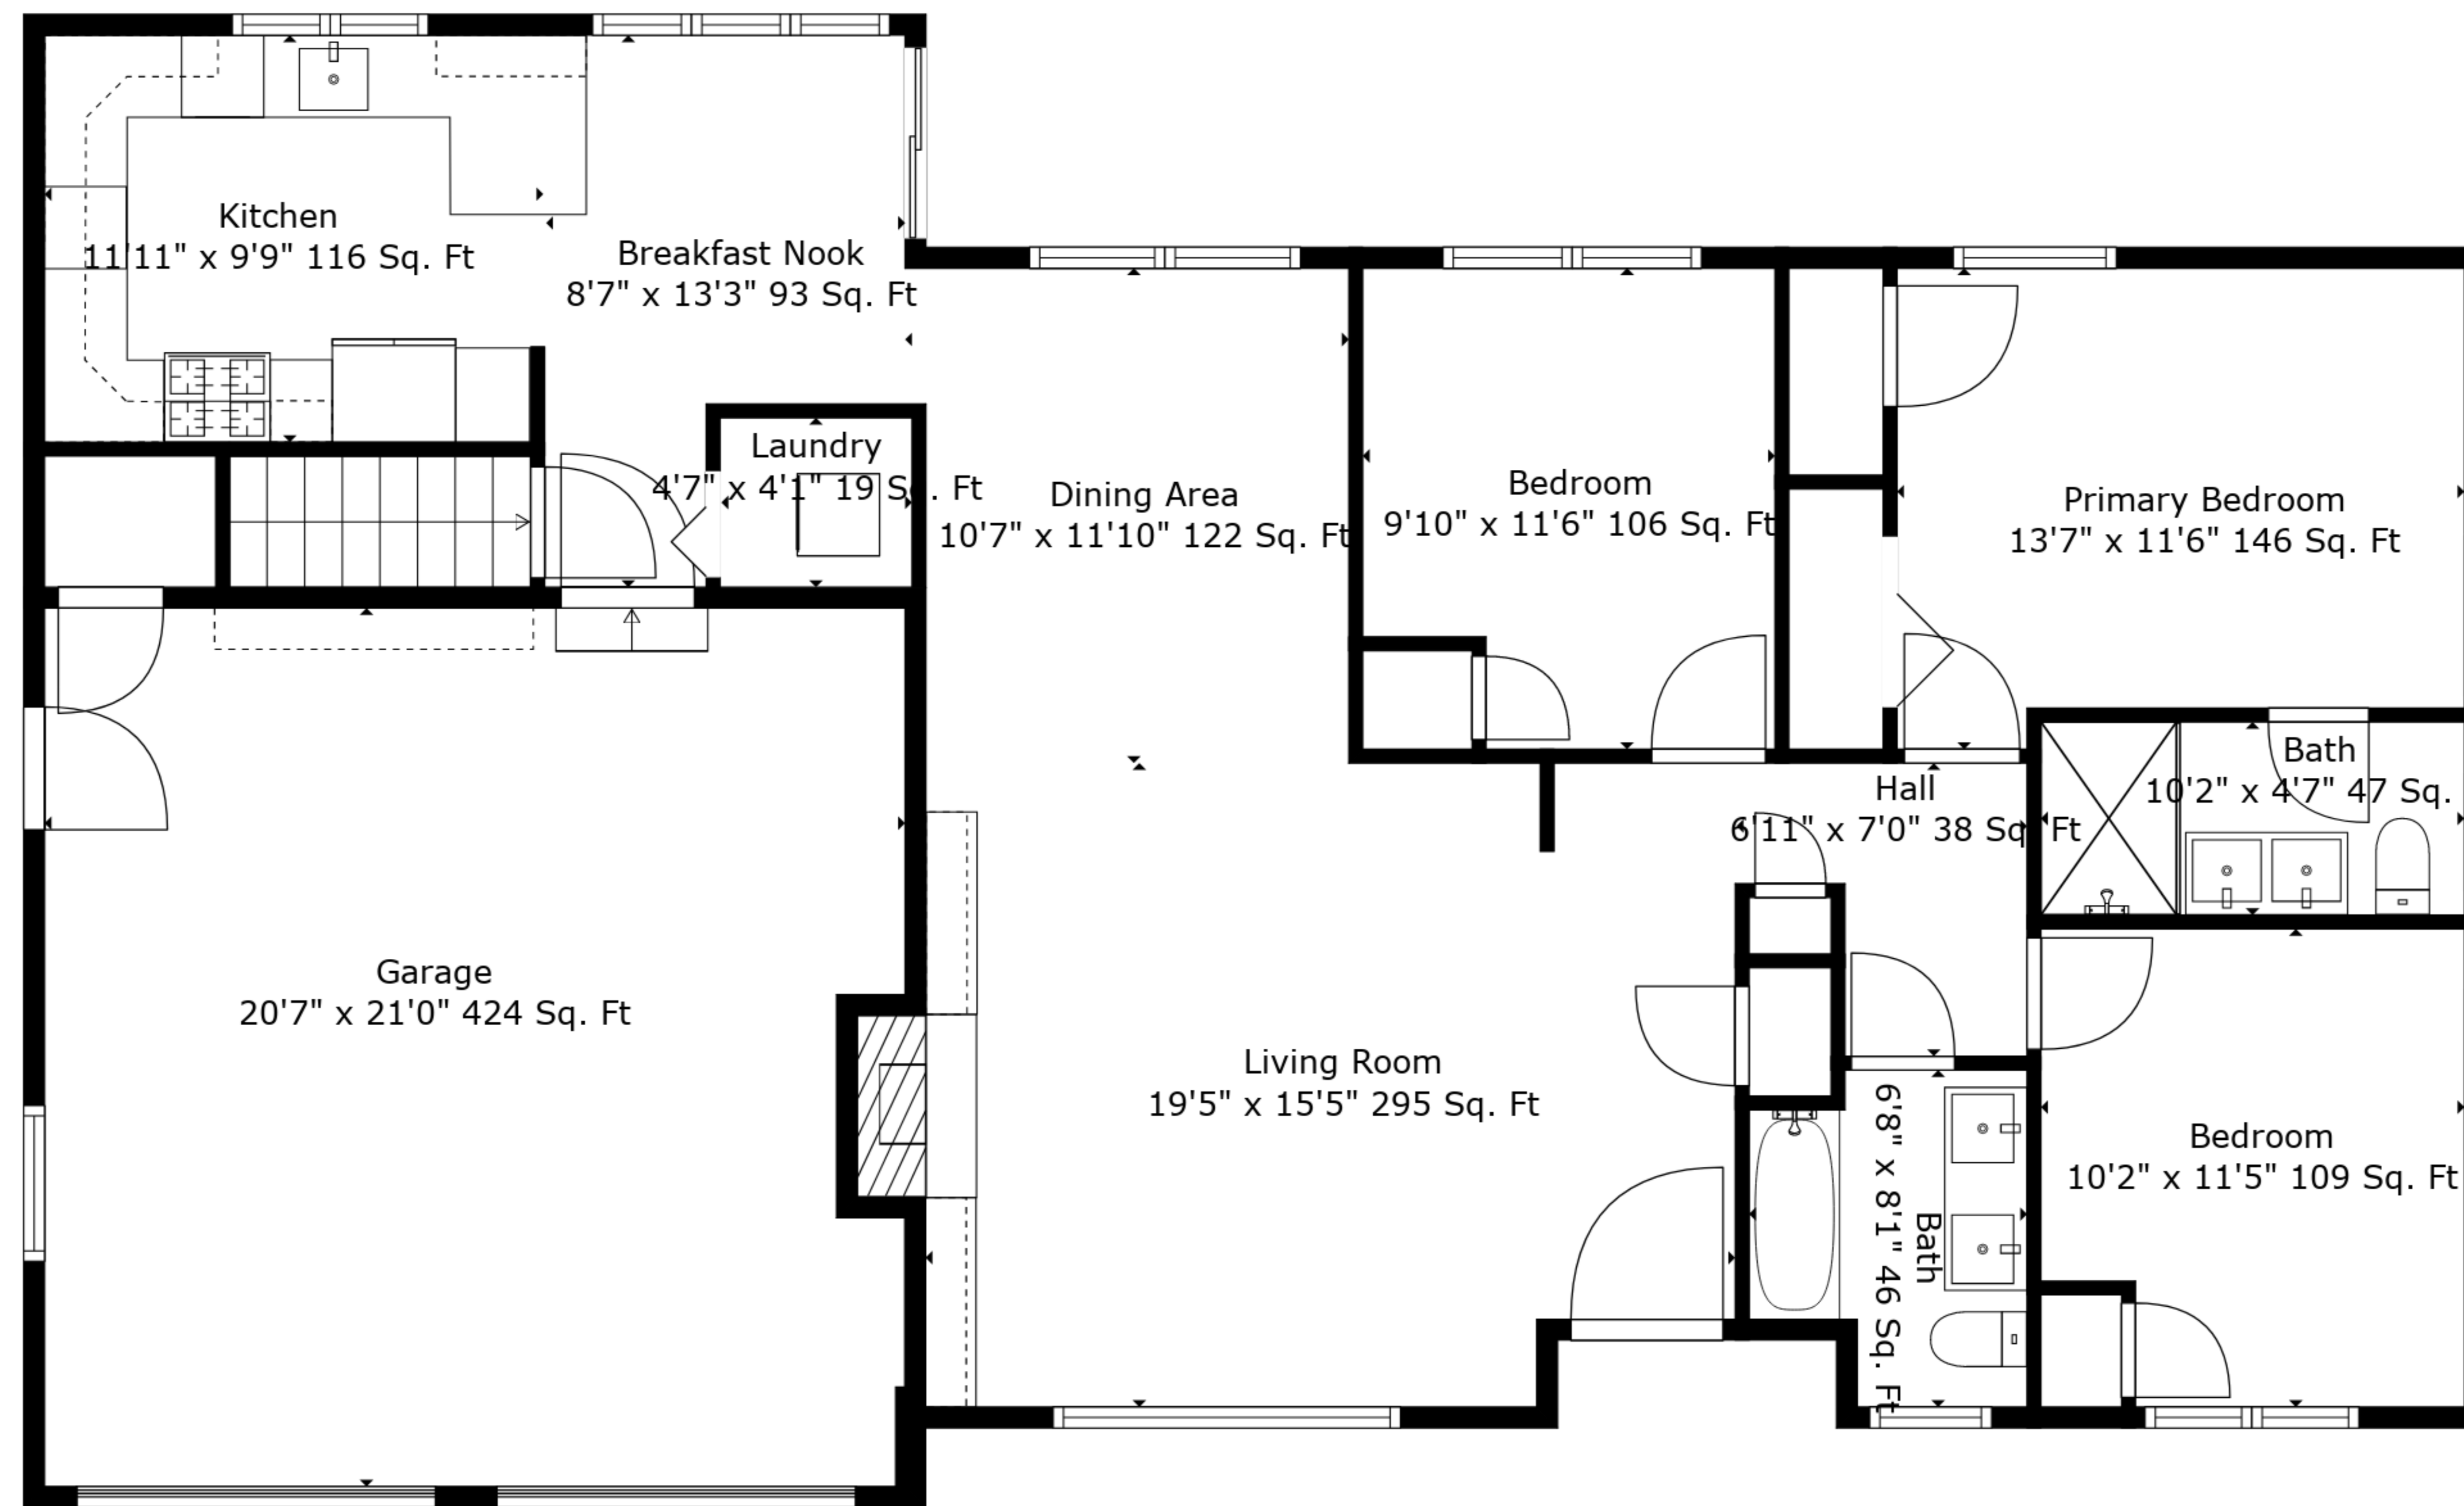

TOTAL: 1297 sq. ft
 BELOW GROUND: 31 sq. ft, FLOOR 2: 1266 sq. ft
 EXCLUDED AREAS: BASEMENT: 516 sq. ft, RECREATION ROOM: 456 sq. ft, ROOM: 262 sq. ft,
 GARAGE: 424 sq. ft, FIREPLACE: 9 sq. ft

Measurements Are Deemed Highly Reliable But Not Guaranteed.

Floor 2

Floor 1

TOTAL: 1297 sq. ft
 BELOW GROUND: 31 sq. ft, FLOOR 2: 1266 sq. ft
 EXCLUDED AREAS: BASEMENT: 516 sq. ft, RECREATION ROOM: 456 sq. ft, ROOM: 262 sq. ft,
 GARAGE: 424 sq. ft, FIREPLACE: 9 sq. ft