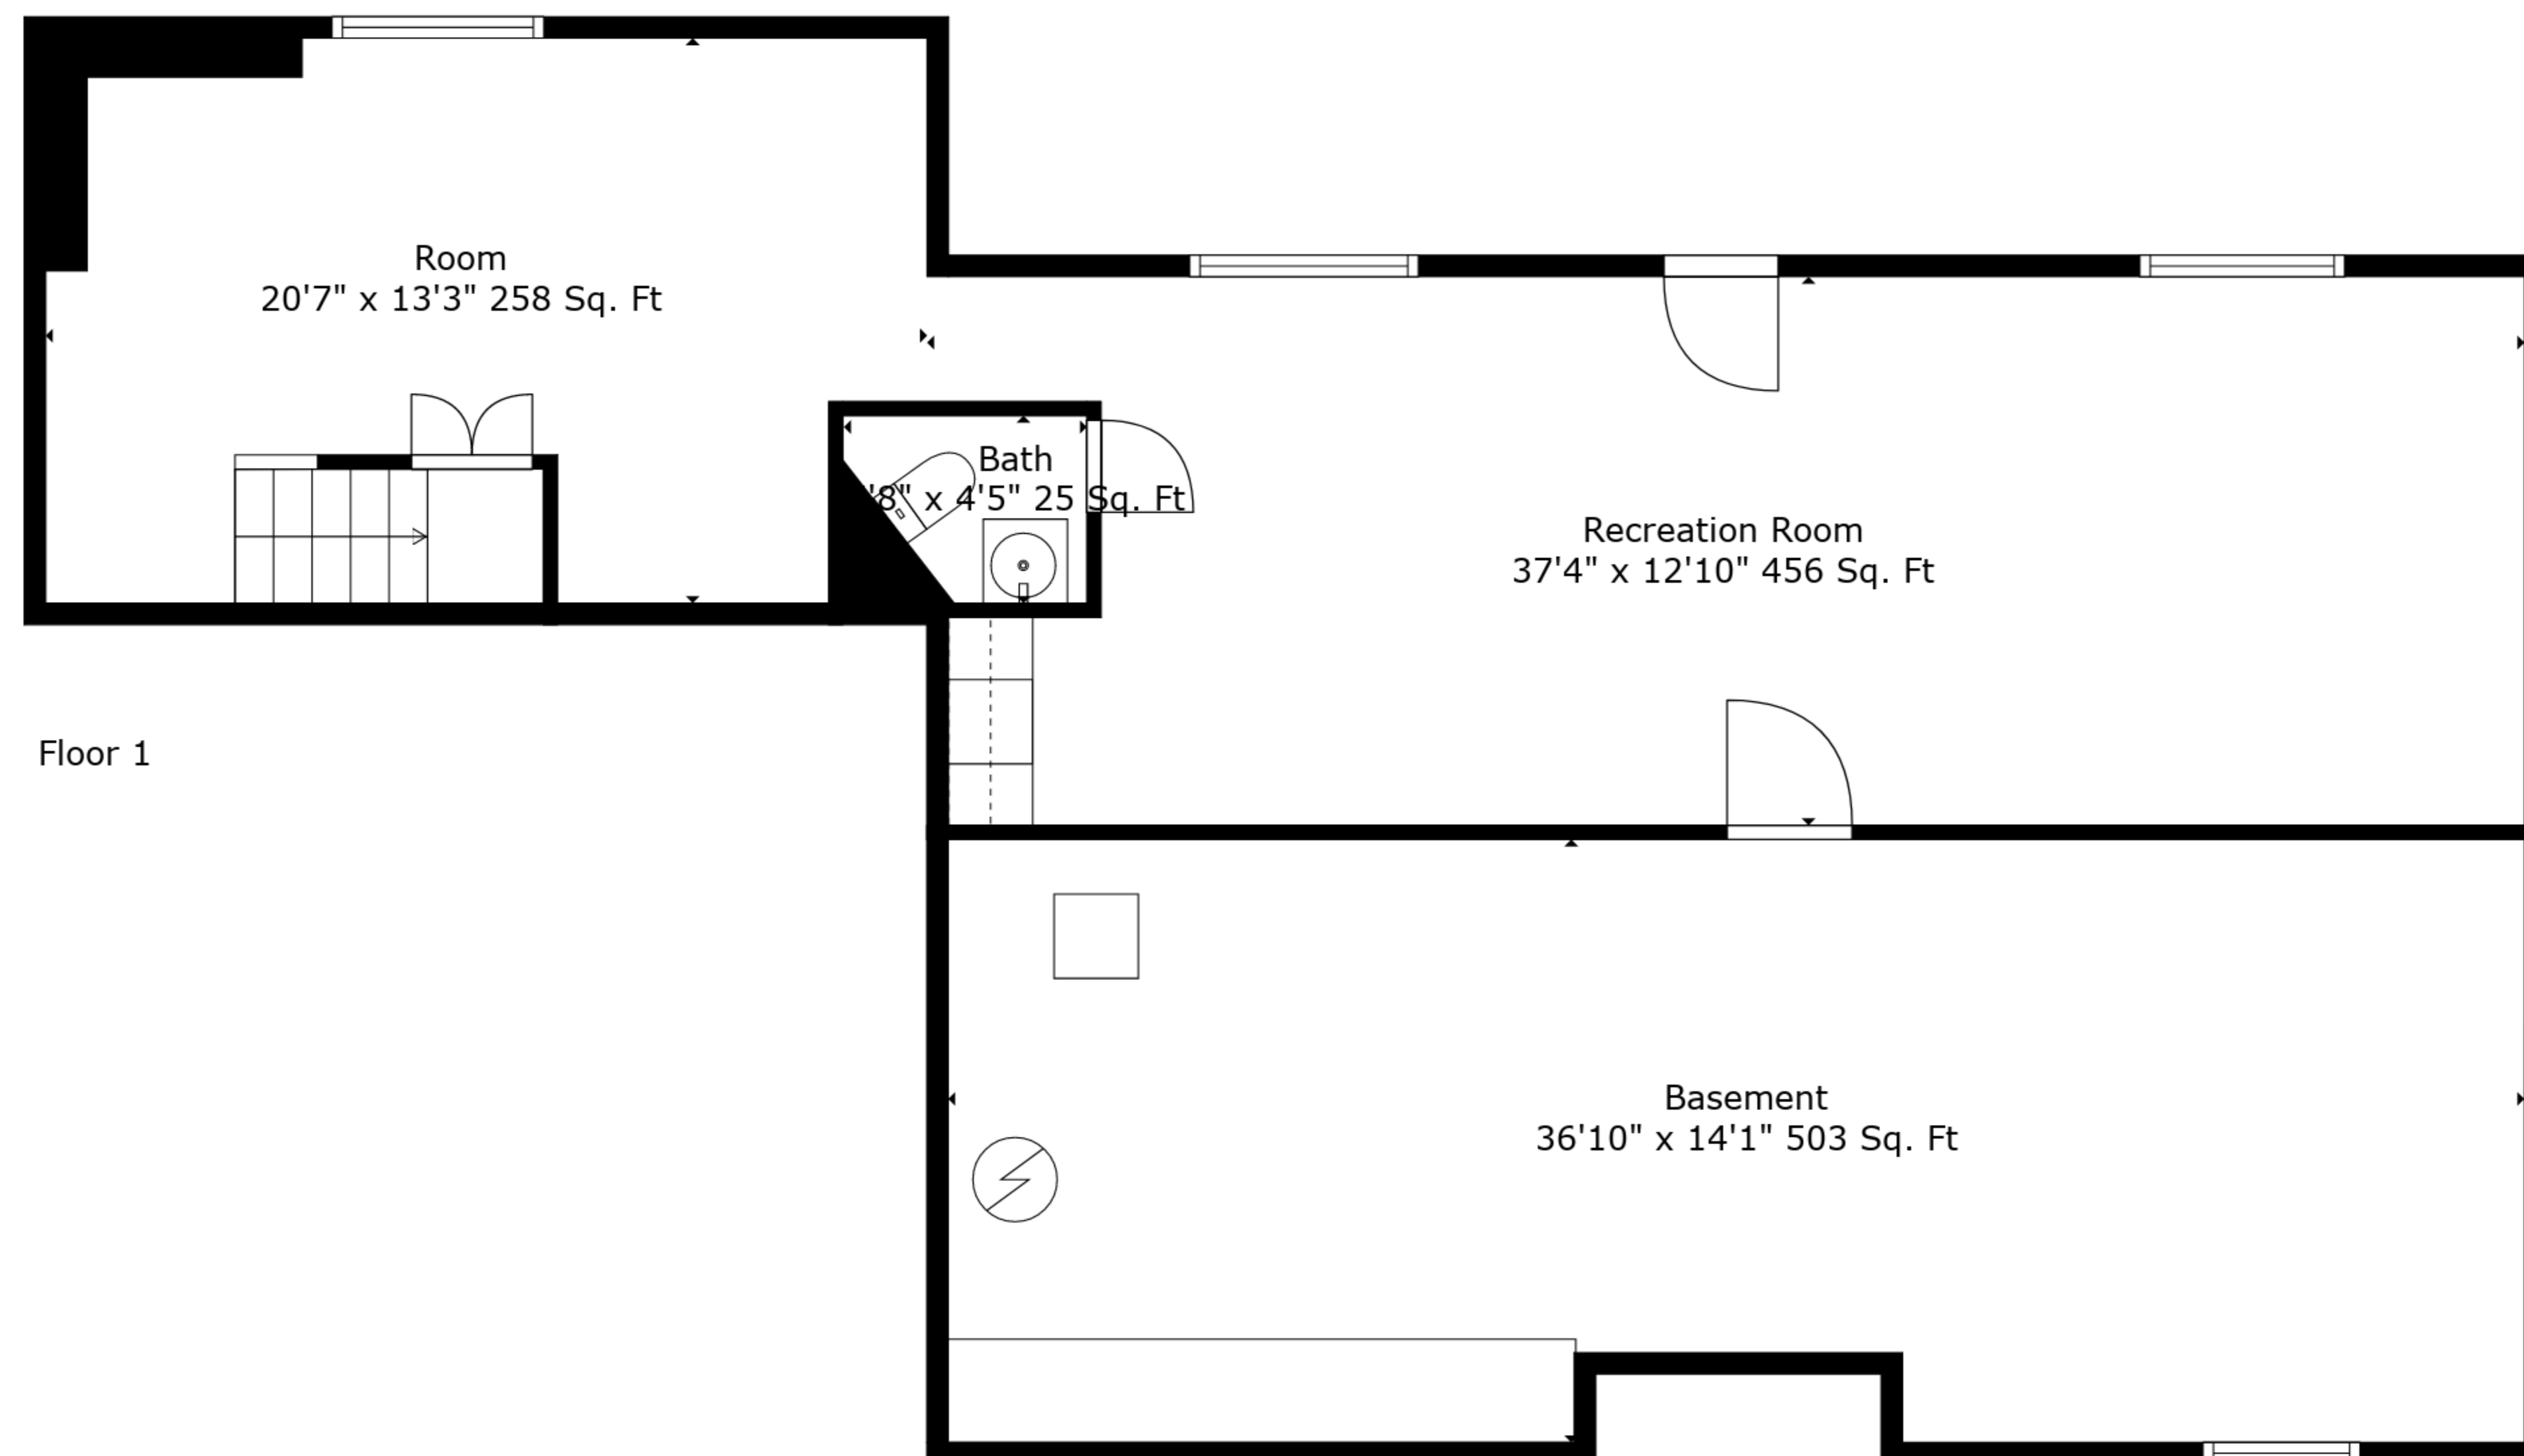

TOTAL: 1297 sq. ft
 BELOW GROUND: 31 sq. ft, FLOOR 2: 1266 sq. ft
 EXCLUDED AREAS: BASEMENT: 516 sq. ft, RECREATION ROOM: 456 sq. ft, ROOM: 262 sq. ft,
 GARAGE: 424 sq. ft, FIREPLACE: 9 sq. ft

Measurements Are Deemed Highly Reliable But Not Guaranteed.

Floor 2

Floor 1

TOTAL: 1297 sq. ft
 BELOW GROUND: 31 sq. ft, FLOOR 2: 1266 sq. ft
 EXCLUDED AREAS: BASEMENT: 516 sq. ft, RECREATION ROOM: 456 sq. ft, ROOM: 262 sq. ft,
 GARAGE: 424 sq. ft, FIREPLACE: 9 sq. ft