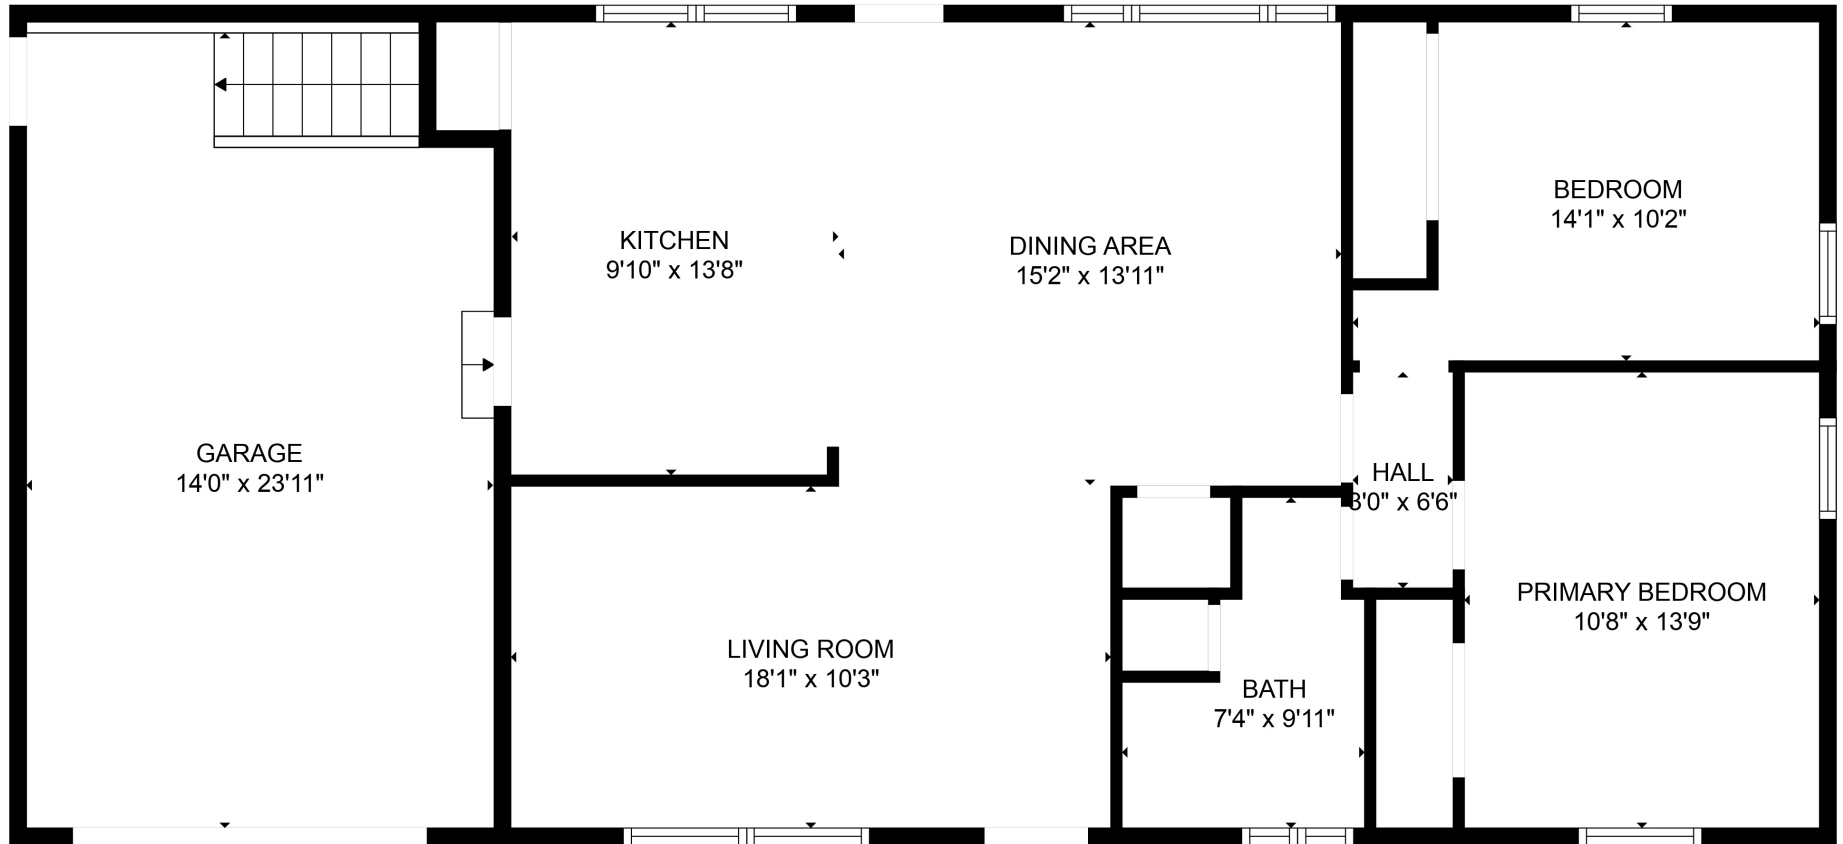

FLOOR 2

FLOOR 1

Total scanned area: 2374 sq. ft

Total scanned area: 2374 sq. ft

MEASUREMENTS ARE CALCULATED BY CUBICASA TECHNOLOGY. DEEMED HIGHLY RELIABLE BUT NOT GUARANTEED.

Total scanned area: 2374 sq. ft

MEASUREMENTS ARE CALCULATED BY CUBICASA TECHNOLOGY. DEEMED HIGHLY RELIABLE BUT NOT GUARANTEED.