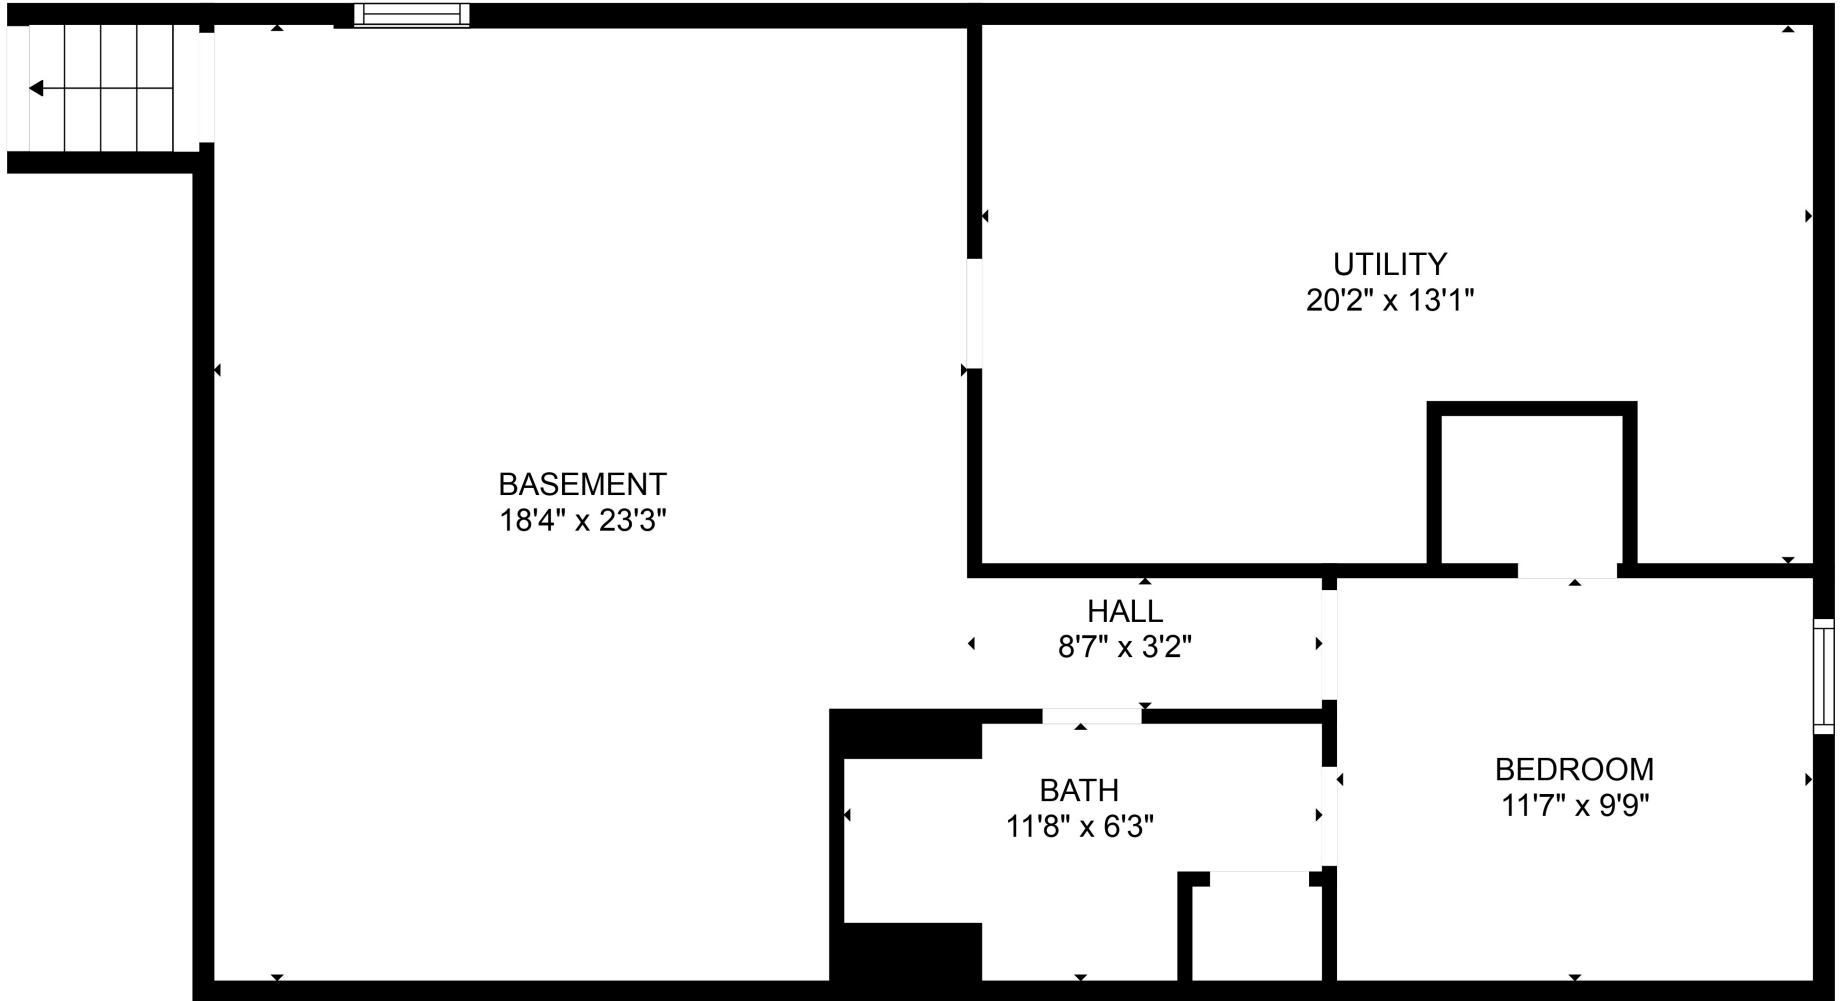

FLOOR 2

FLOOR 1

Total scanned area: 2374 sq. ft

Total scanned area: 2374 sq. ft

MEASUREMENTS ARE CALCULATED BY CUBICASA TECHNOLOGY. DEEMED HIGHLY RELIABLE BUT NOT GUARANTEED.

Total scanned area: 2374 sq. ft