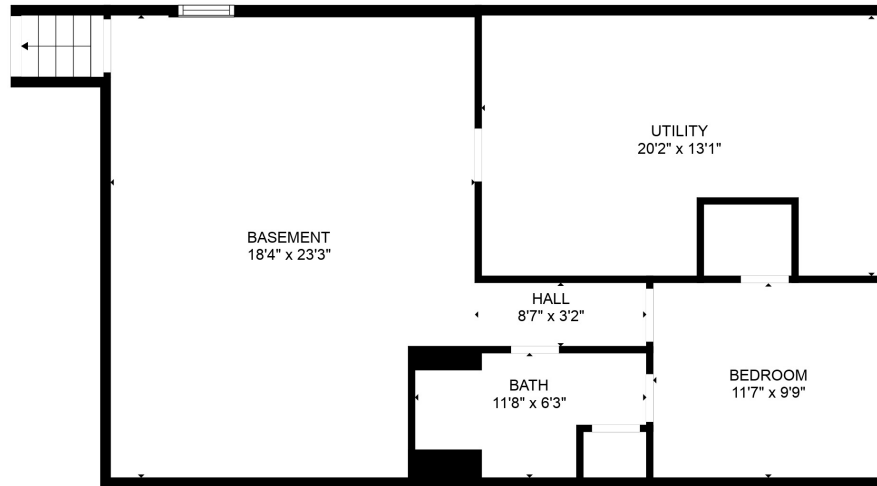

FLOOR 2

FLOOR 1

Total scanned area: 2374 sq. ft

Total scanned area: 2374 sq. ft

MEASUREMENTS ARE CALCULATED BY CUBICASA TECHNOLOGY. DEEMED HIGHLY RELIABLE BUT NOT GUARANTEED.

Total scanned area: 2374 sq. ft