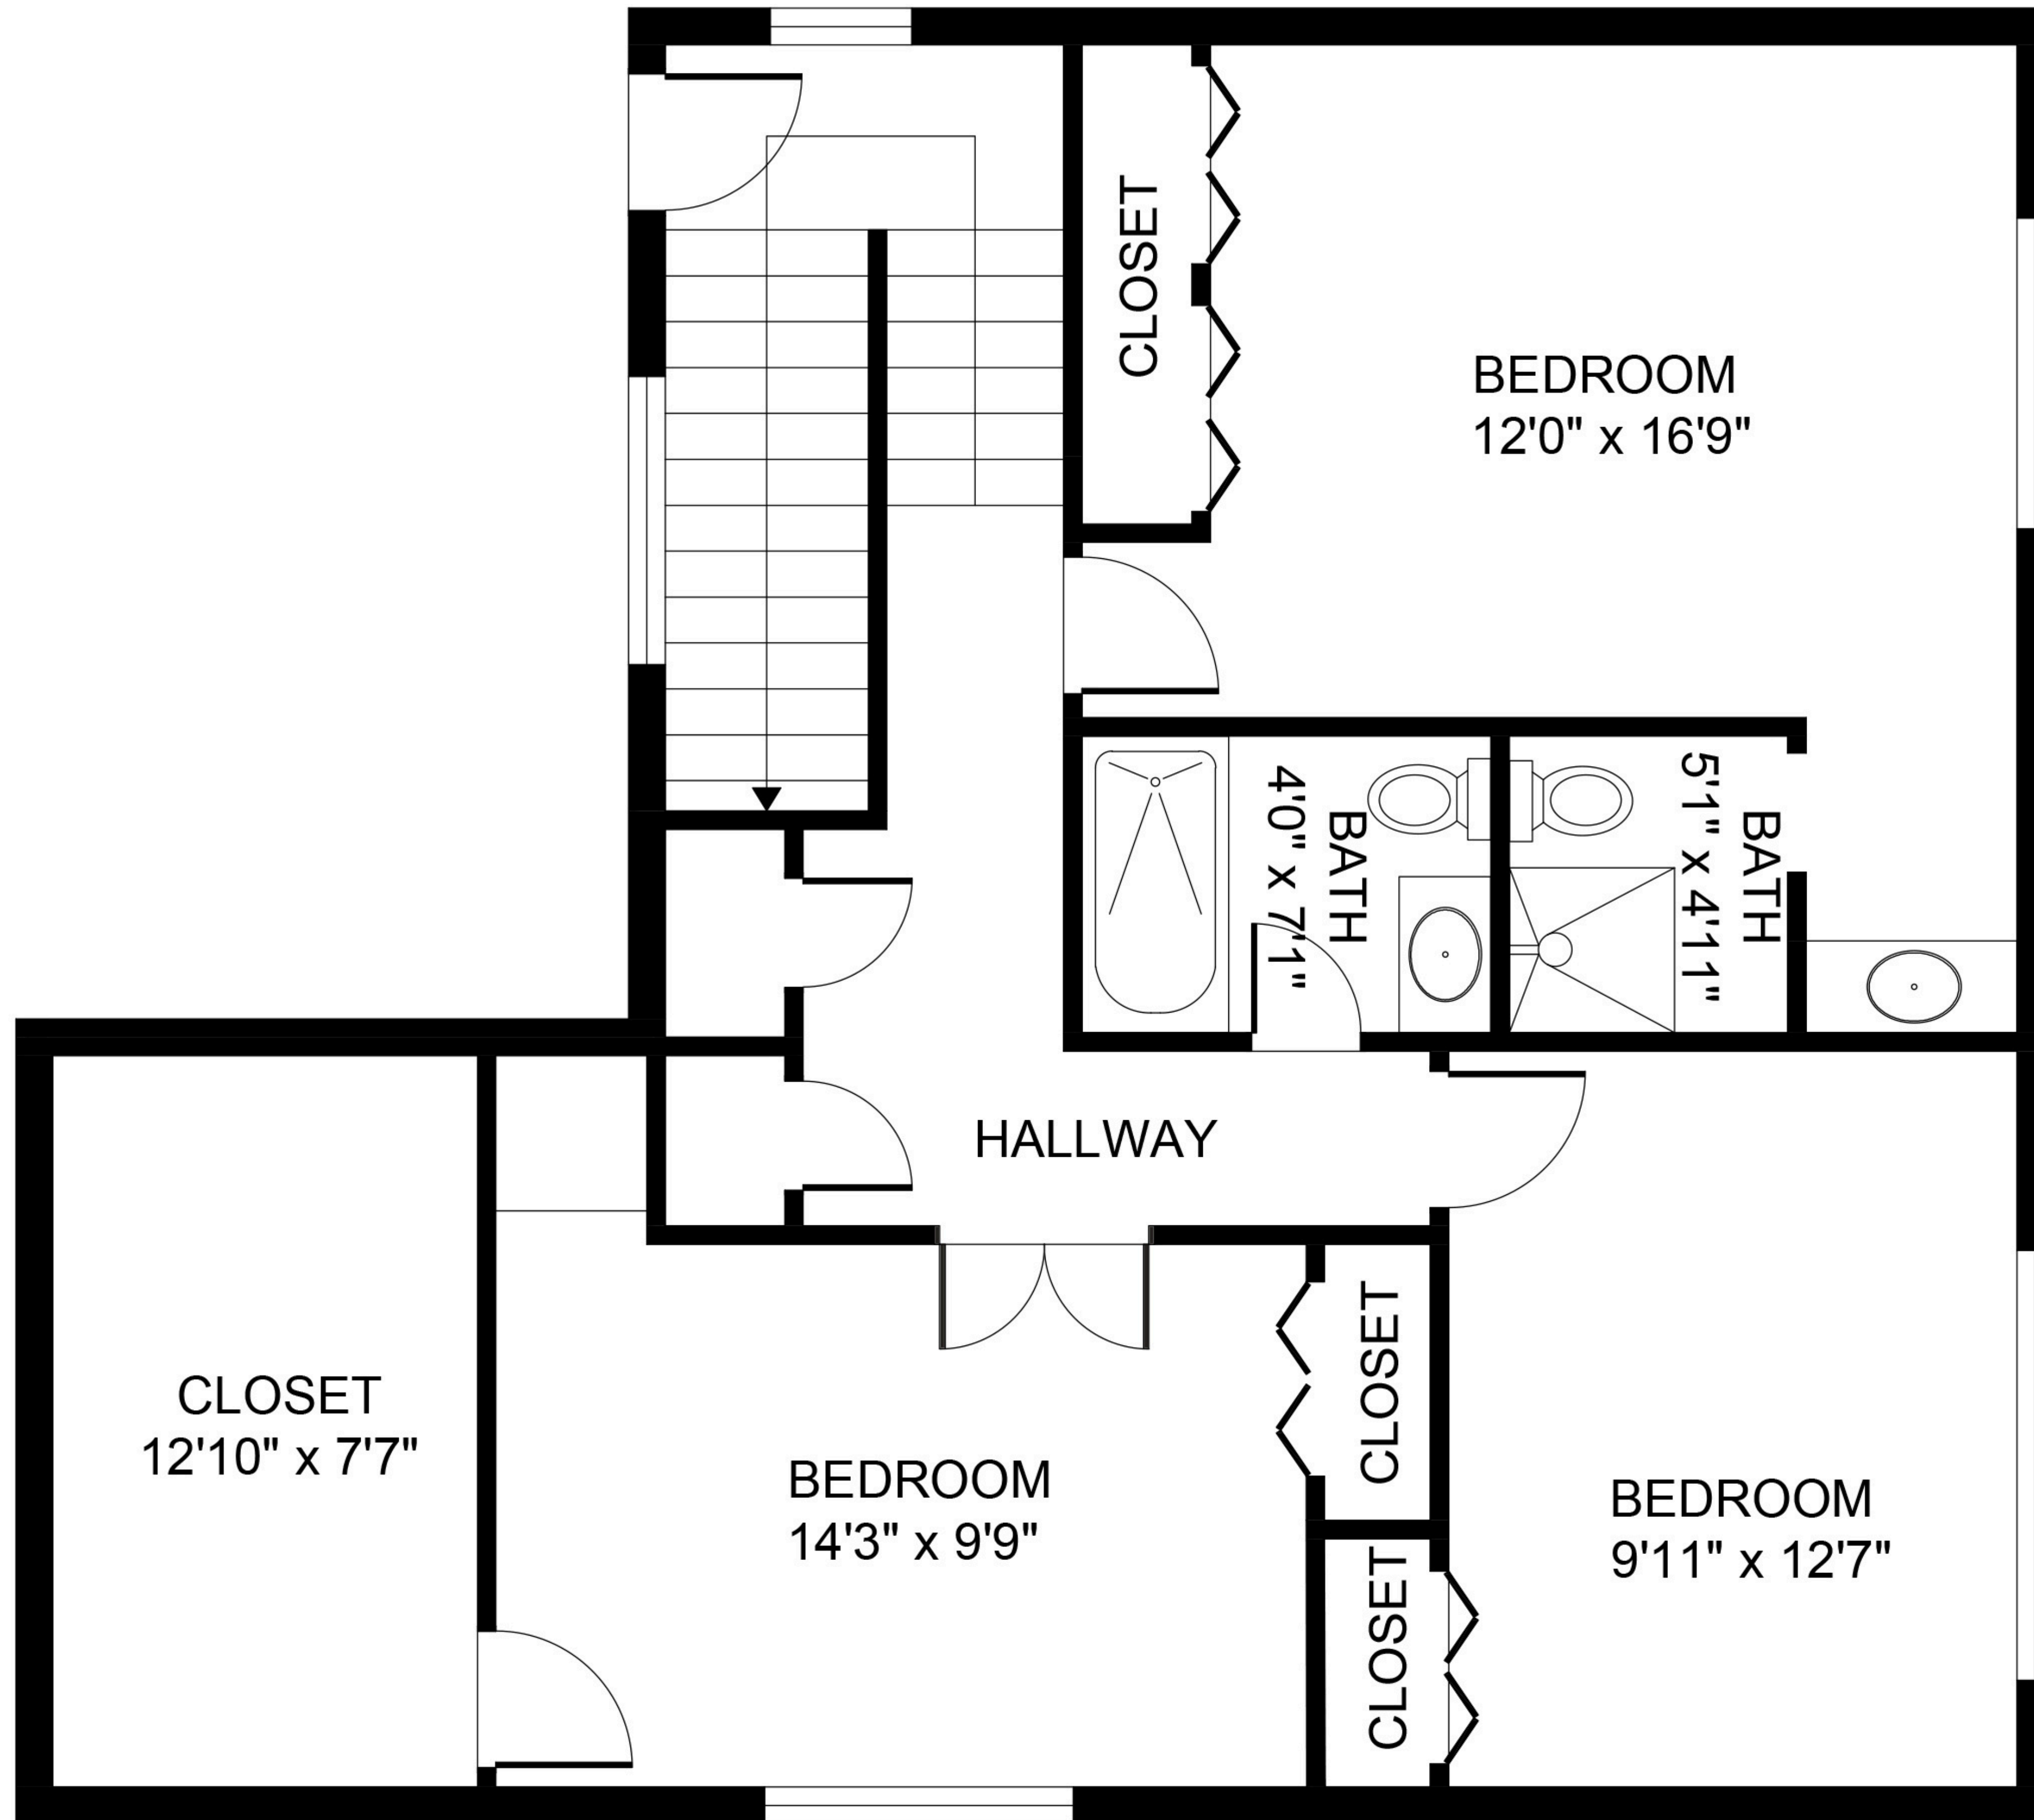

GROSS INTERNAL AREA TOTAL 1500 SQ FT SIZES AND DIMENSIONS ARE APPROXIMATE, ACTUAL MAY VARY

GROSS INTERNAL AREA TOTAL 1500 SQ FT SIZES AND DIMENSIONS ARE APPROXIMATE, ACTUAL MAY VARY