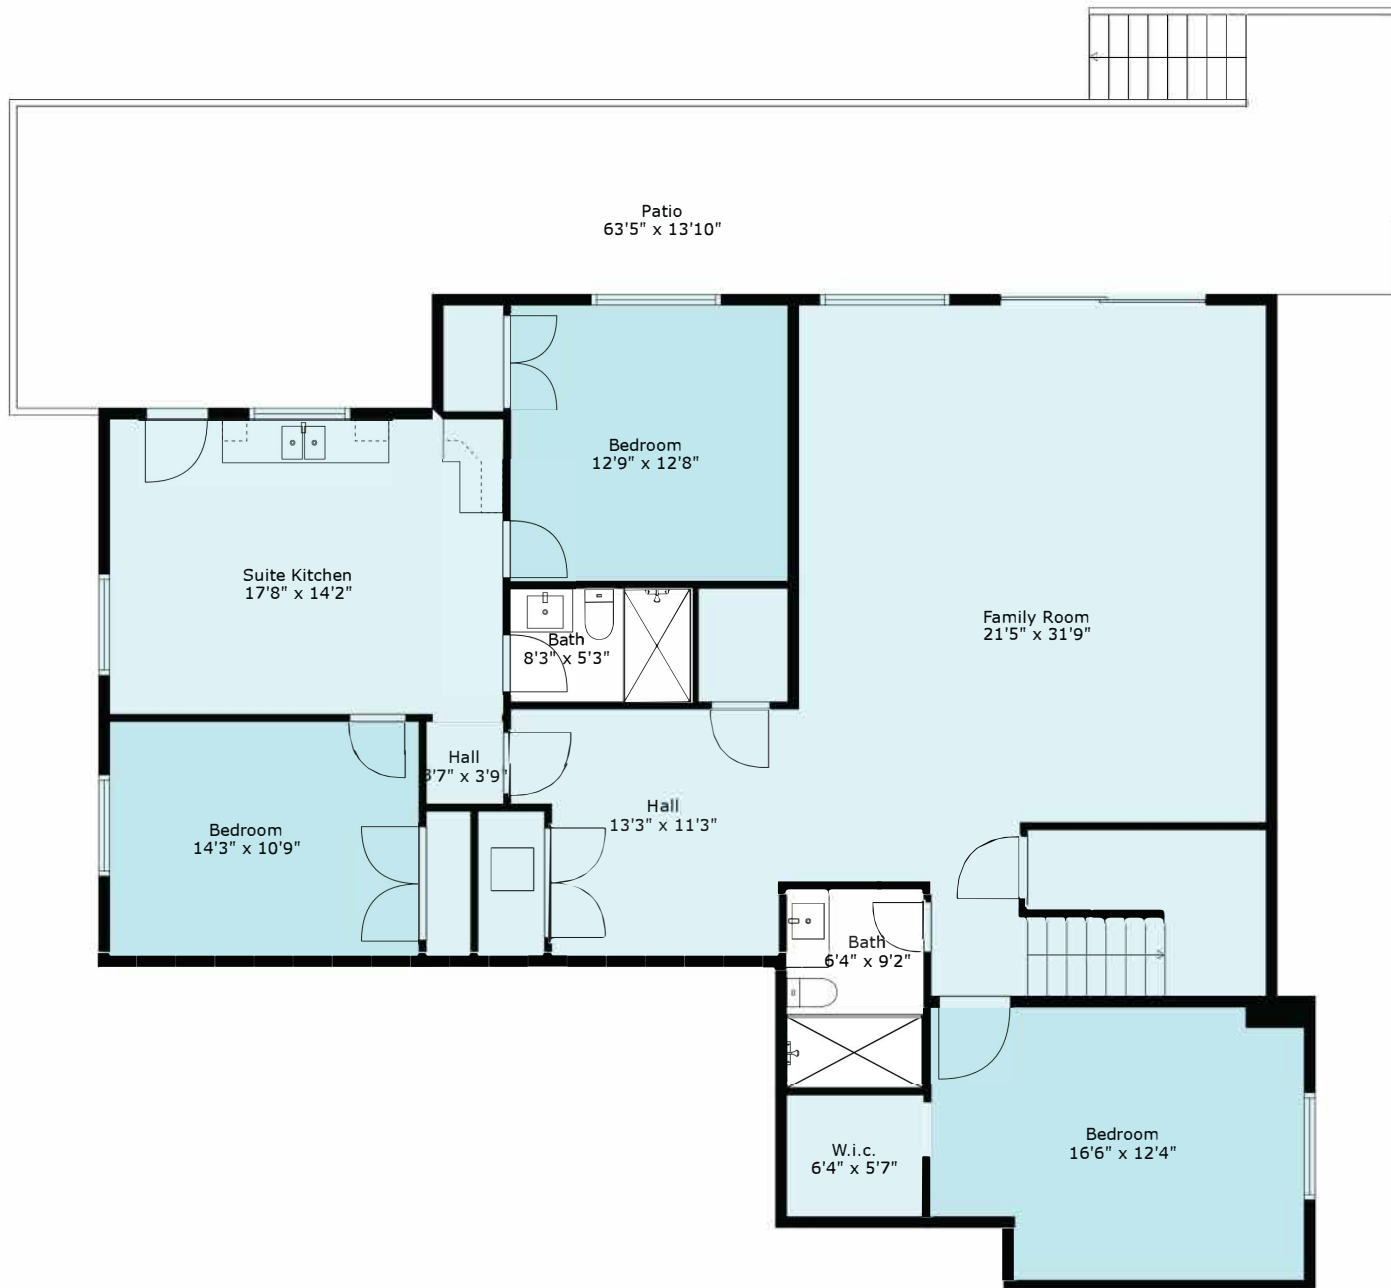

Estimated Areas

BELOW MAIN: 1938 sq. ft

MAIN FLOOR: 1938 sq. ft

Floor 3: 1463 sq. ft

Total: 5339 sq. ft

Estimated Areas

BELOW MAIN: 1938 sq. ft

MAIN FLOOR: 1938 sq. ft

Floor 3: 1463 sq. ft

Total: 5339 sq. ft

Estimated Areas

BELOW MAIN: 1938 sq. ft

MAIN FLOOR: 1938 sq. ft

Floor 3: 1463 sq. ft

Total: 5339 sq. ft

Sizes And Dimensions Are Approximate. Actual May Vary. E&o Insured.

Estimated Areas

BELOW MAIN: 1938 sq. ft

MAIN FLOOR: 1938 sq. ft

Floor 3: 1463 sq. ft

Total: 5339 sq. ft

Sizes And Dimensions Are Approximate. Actual May Vary. E&o Insured.