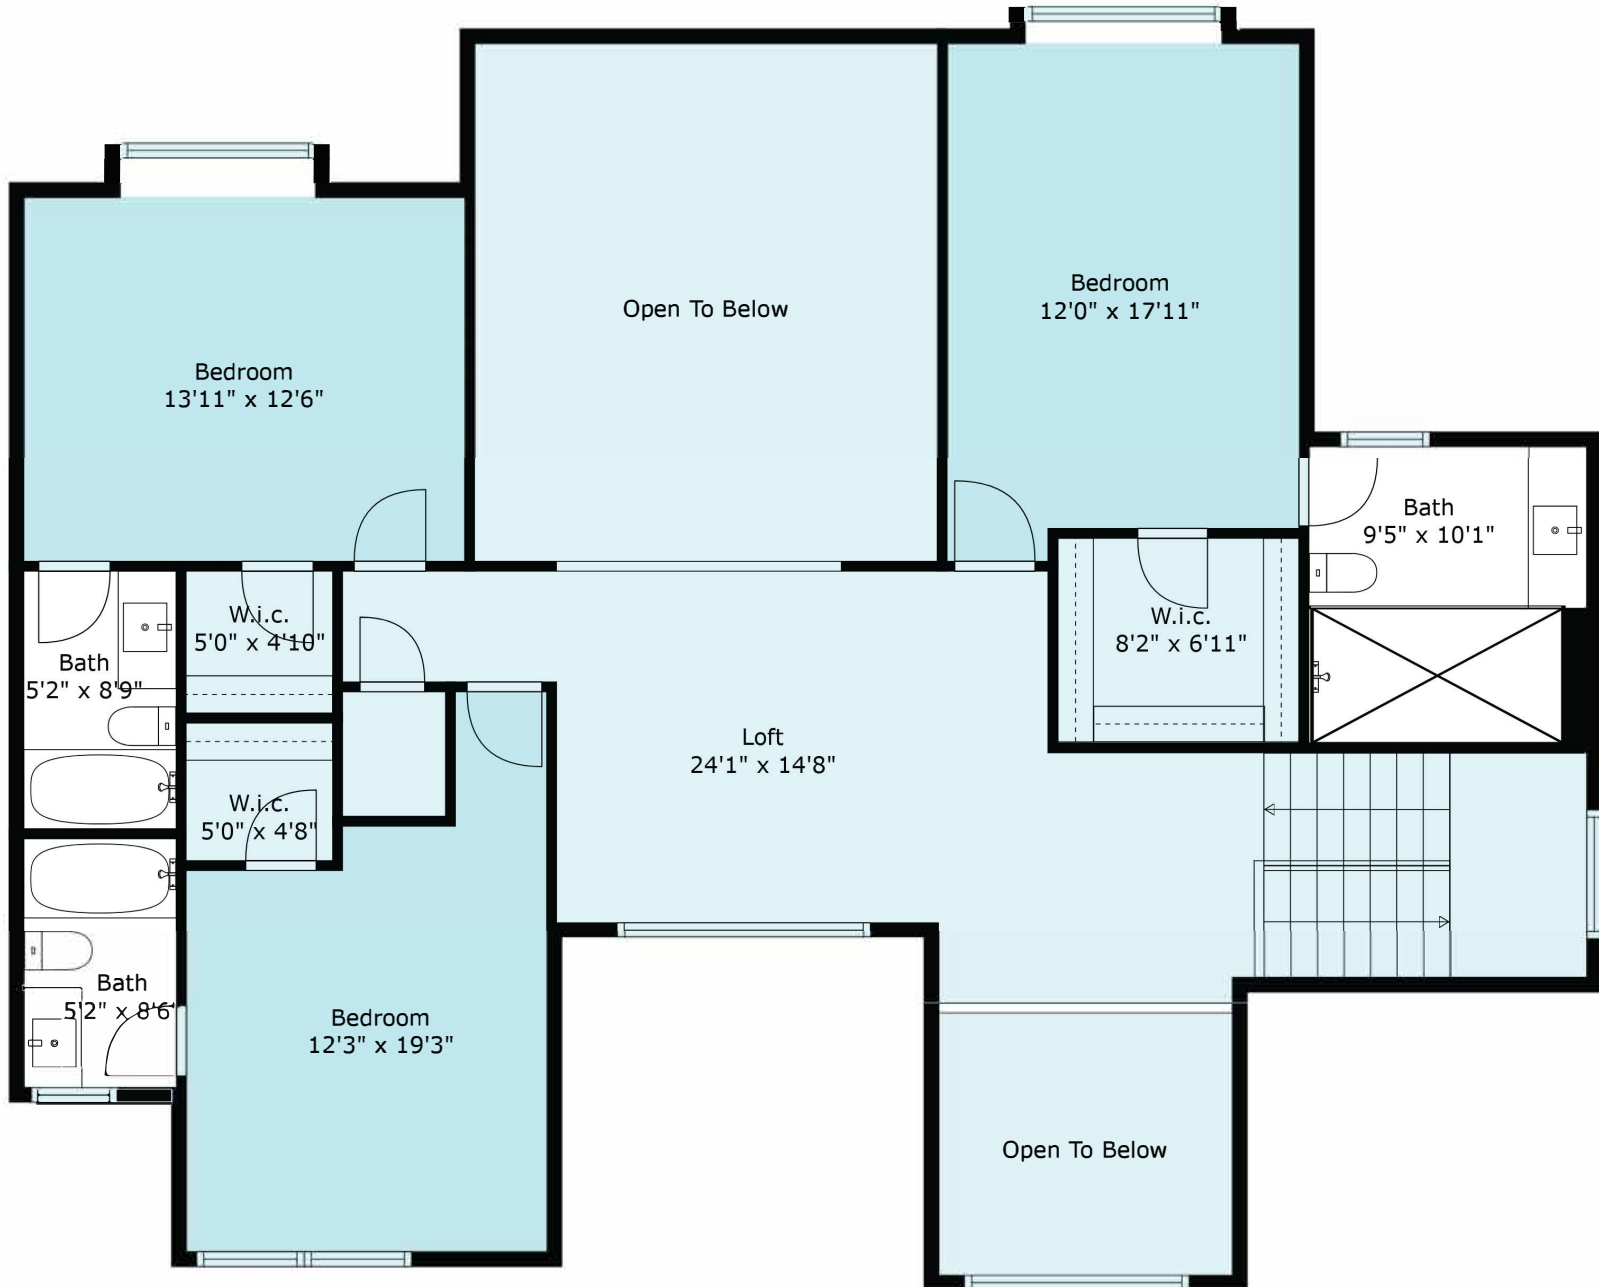

Estimated Areas

BELOW MAIN: 1938 sq. ft

MAIN FLOOR: 1938 sq. ft

Floor 3: 1463 sq. ft

Total: 5339 sq. ft

Estimated Areas

BELOW MAIN: 1938 sq. ft

MAIN FLOOR: 1938 sq. ft

Floor 3: 1463 sq. ft

Total: 5339 sq. ft

Estimated Areas

BELOW MAIN: 1938 sq. ft

MAIN FLOOR: 1938 sq. ft

Floor 3: 1463 sq. ft

Total: 5339 sq. ft

Sizes And Dimensions Are Approximate. Actual May Vary. E&o Insured.

Estimated Areas

BELOW MAIN: 1938 sq. ft

MAIN FLOOR: 1938 sq. ft

Floor 3: 1463 sq. ft

Total: 5339 sq. ft

Sizes And Dimensions Are Approximate. Actual May Vary. E&o Insured.