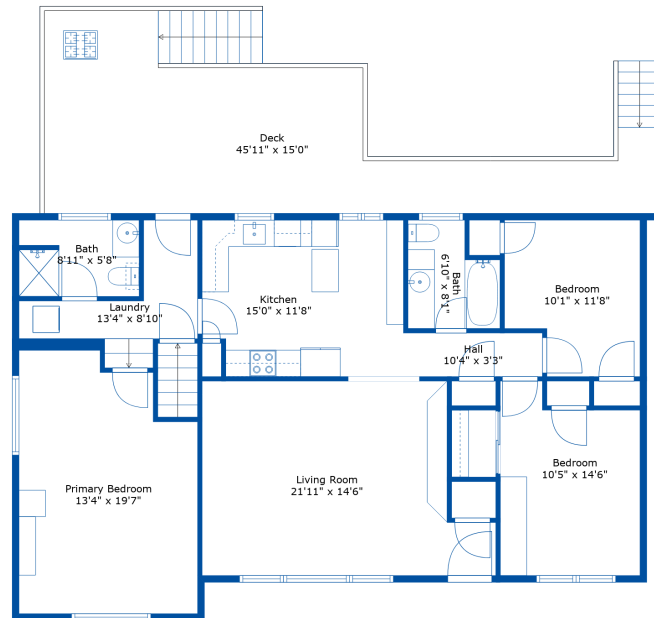

45672 Princess Ave

Brook Potter
604-703-8089
brookpotter@remax.net

Estimated Areas:
Main Floor: 1374 sq. ft
Below Main: 1061 sq. ft
Total: 2435 Sq. Ft

45672 Princess Ave

Brook Potter
604-703-8089
brookpotter@remax.net

Estimated Areas:

Main Floor: 1374 sq. ft

Below Main: 1061 sq. ft

Total: 2435 Sq. Ft

45672 Princess Ave

Brook Potter
604-703-8089
brookpotter@remax.net

Estimated Areas:

Main Floor: 1374 sq. ft
Below Main: 1061 sq. ft
Total: 2435 Sq. Ft