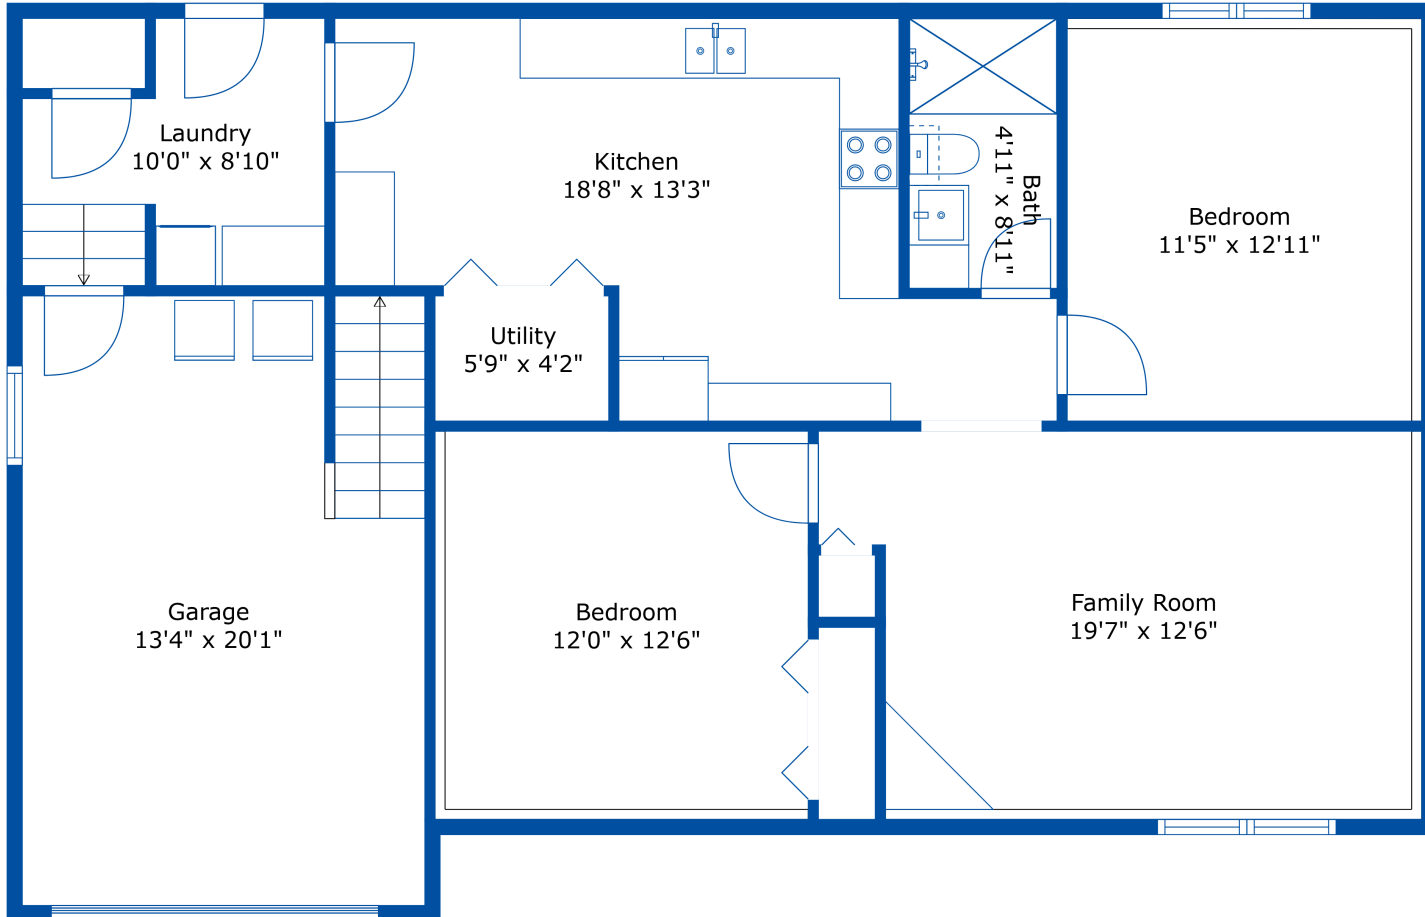

45672 Princess Ave

Brook Potter
604-703-8089
brookpotter@remax.net

Estimated Areas:
Main Floor: 1374 sq. ft
Below Main: 1061 sq. ft
Total: 2435 Sq. Ft

45672 Princess Ave

Brook Potter
604-703-8089
brookpotter@remax.net

Estimated Areas:

Main Floor: 1374 sq. ft

Below Main: 1061 sq. ft

Total: 2435 Sq. Ft

45672 Princess Ave

Brook Potter
604-703-8089
brookpotter@remax.net

Estimated Areas:

Main Floor: 1374 sq. ft
Below Main: 1061 sq. ft
Total: 2435 Sq. Ft