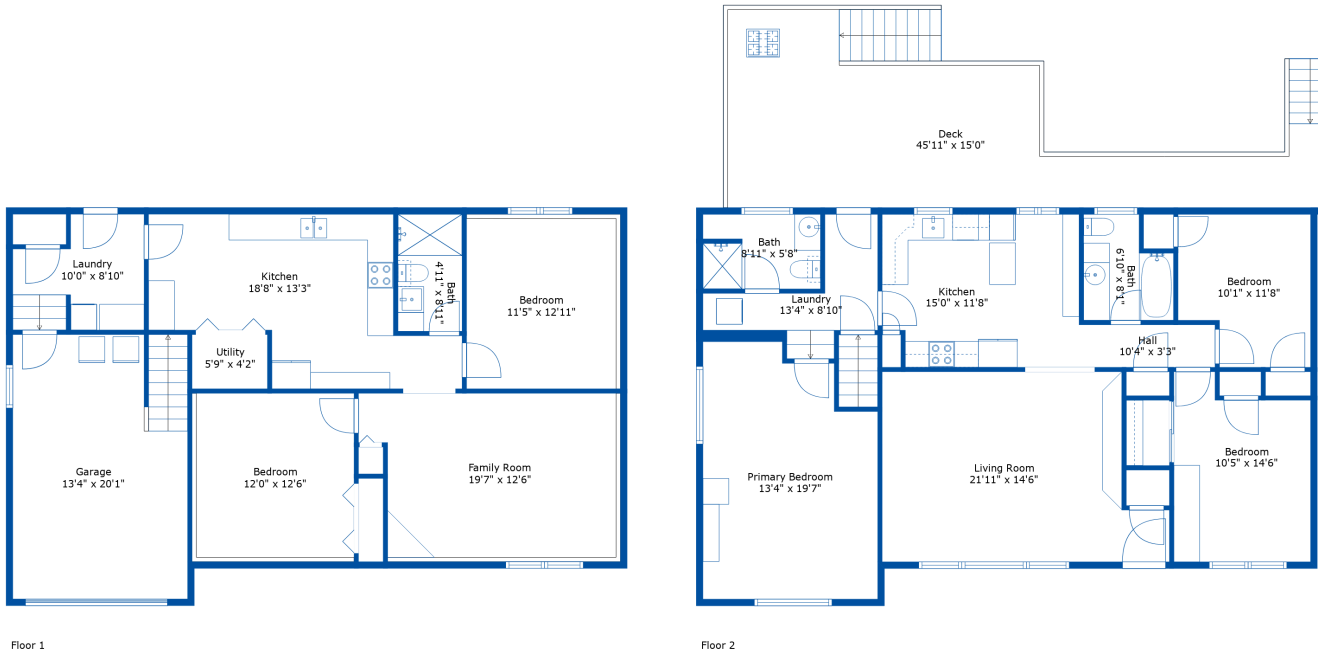

45672 Princess Ave

Brook Potter
604-703-8089
brookpotter@remax.net

Estimated Areas:
Main Floor: 1374 sq. ft
Below Main: 1061 sq. ft
Total: 2435 Sq. Ft

45672 Princess Ave

Brook Potter
604-703-8089
brookpotter@remax.net

Estimated Areas:

Main Floor: 1374 sq. ft

Below Main: 1061 sq. ft

Total: 2435 Sq. Ft

45672 Princess Ave

Brook Potter
604-703-8089
brookpotter@remax.net

Estimated Areas:

Main Floor: 1374 sq. ft
Below Main: 1061 sq. ft
Total: 2435 Sq. Ft