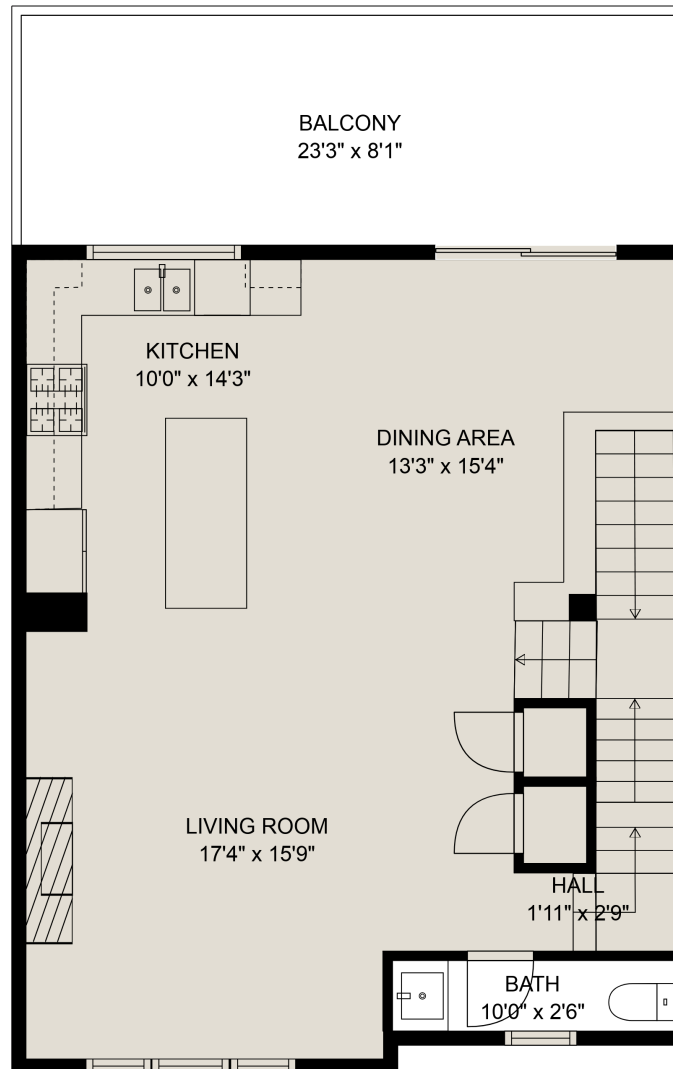

**Estimated Areas:**

Below Main: 422 sq. ft  
Main Floor: 728 sq. ft  
Above Main: 742 sq. ft  
Top Floor: 97 sq. ft  
**Total: 1989 Sq. Ft**

### Estimated Areas:

Below Main: sq. ft

Main Floor: sq. ft

Above Main: sq. ft

**Total: Sq. Ft**

## Estimated Areas:

Main Floor: sq. ft  
Above Main: sq. ft  
Total: Sq. Ft