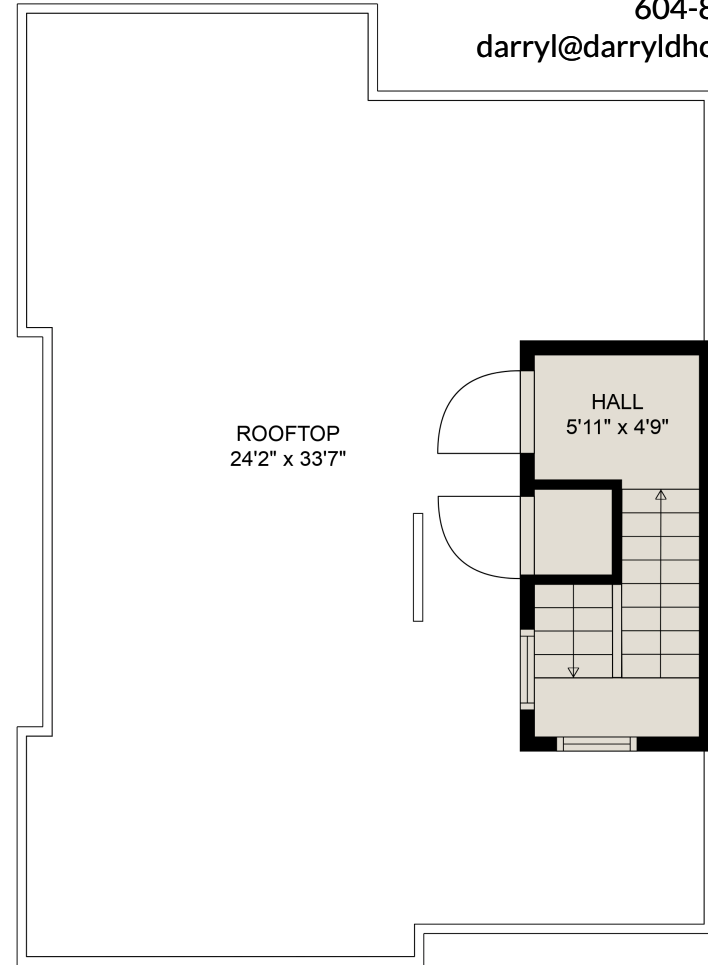

**Estimated Areas:**

Below Main: 422 sq. ft  
Main Floor: 728 sq. ft  
Above Main: 742 sq. ft  
Top Floor: 97 sq. ft  
**Total: 1989 Sq. Ft**

### Estimated Areas:

Below Main: sq. ft

Main Floor: sq. ft

Above Main: sq. ft

**Total: Sq. Ft**

## Estimated Areas:

Main Floor: sq. ft  
Above Main: sq. ft  
Total: Sq. Ft