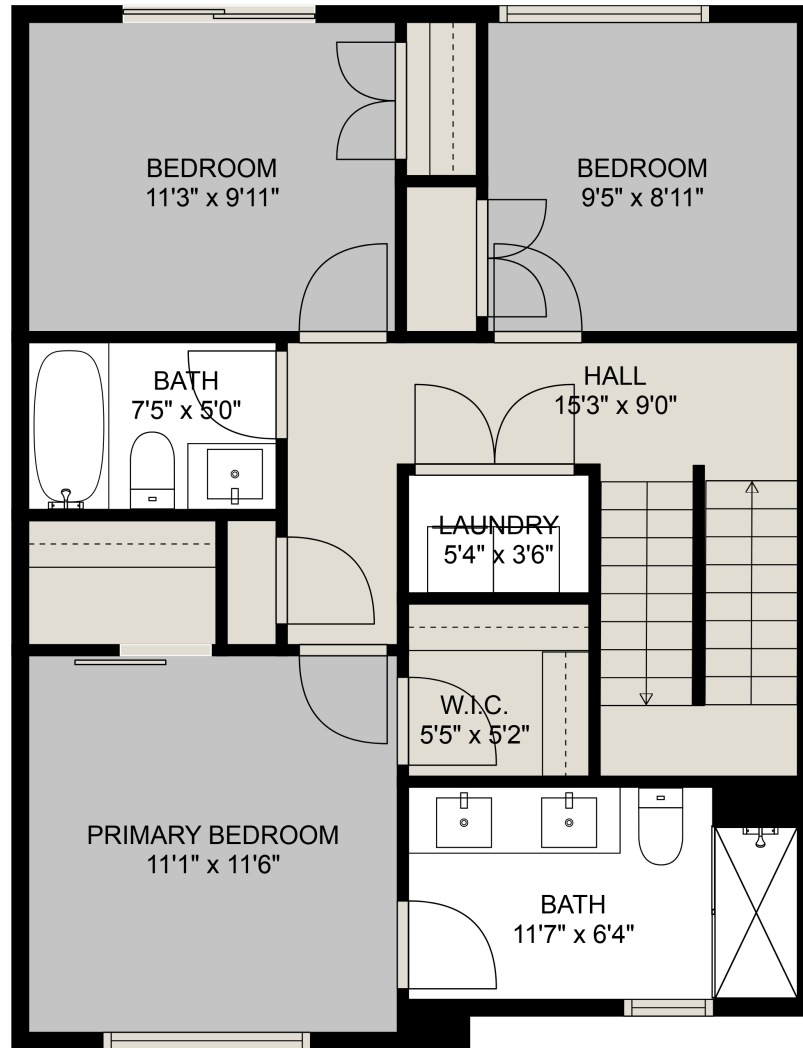

**Estimated Areas:**

Below Main: 422 sq. ft  
Main Floor: 728 sq. ft  
Above Main: 742 sq. ft  
Top Floor: 97 sq. ft  
**Total: 1989 Sq. Ft**

### Estimated Areas:

Below Main: sq. ft

Main Floor: sq. ft

Above Main: sq. ft

**Total: Sq. Ft**

## Estimated Areas:

Main Floor: sq. ft  
Above Main: sq. ft  
Total: Sq. Ft