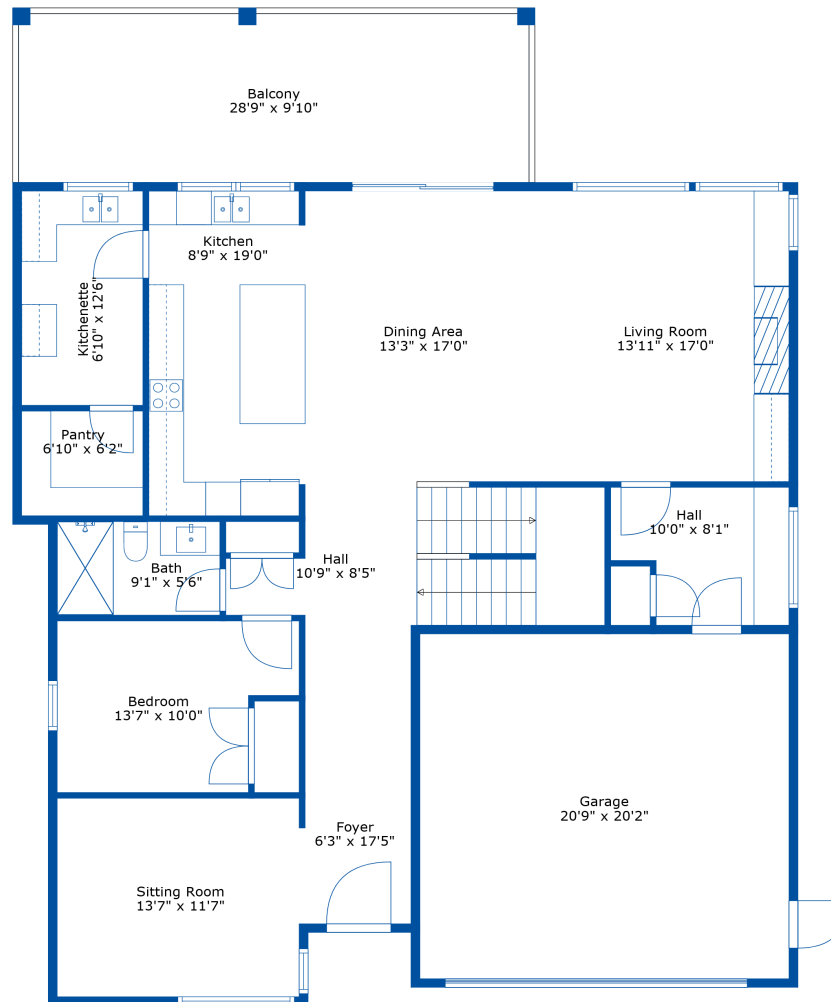

Below Main: 1570 sq. ft

Main Floor: 1575 sq. ft

Above Main: 1499 sq. ft

Total: 4644 Sq. Ft

46170 Crestview Dr

Jameel Ahmad

604-518-7955

jameelahmad@remax.net

Estimated Areas:

Below Main: 1570 sq. ft

Main Floor: 1575 sq. ft

Above Main: 1499 sq. ft

Total: 4644 Sq. Ft

46170 Crestview Dr

Jameel Ahmad

604-518-7955

jameelahmad@remax.net

Estimated Areas:

Below Main: 1570 sq. ft

Main Floor: 1575 sq. ft

Above Main: 1499 sq. ft

Total: 4644 Sq. Ft

46170 Crestview Dr

Jameel Ahmad
604-518-7955
jameelahmad@remax.net

Estimated Areas:
Below Main: 1570 sq. ft
Main Floor: 1575 sq. ft
Above Main: 1499 sq. ft
Total: 4644 Sq. Ft