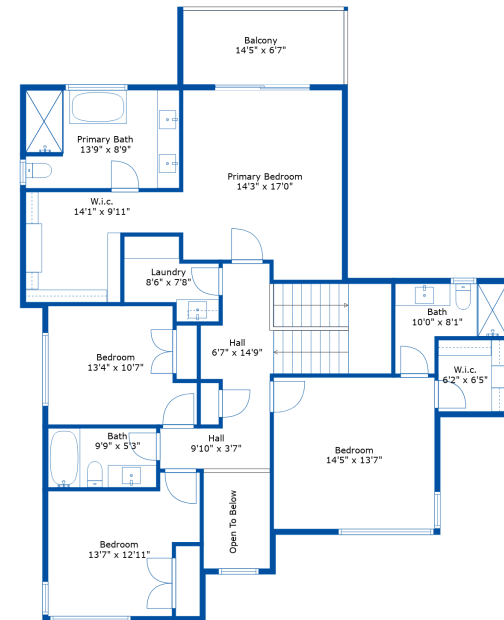

Floor 3

Estimated Areas:

Below Main: 1570 sq. ft

Main Floor: 1575 sq. ft

Above Main: 1499 sq. ft

Total: 4644 Sq. Ft