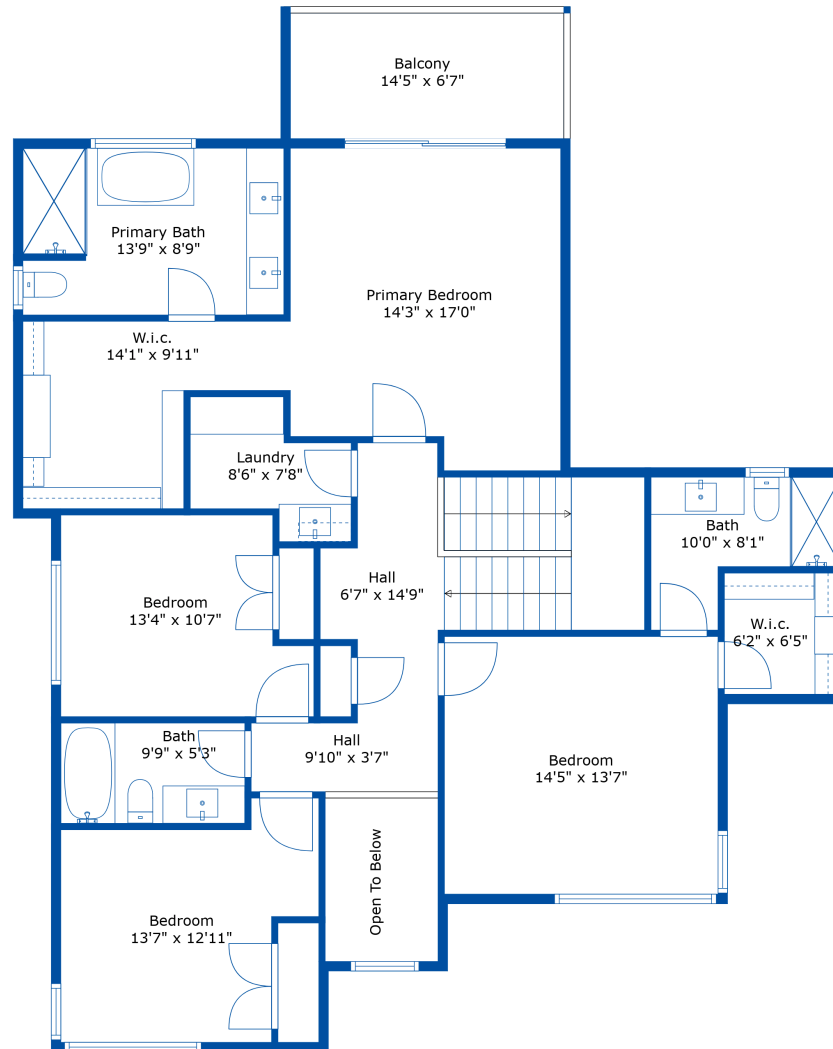

Below Main: 1570 sq. ft

Main Floor: 1575 sq. ft

Above Main: 1499 sq. ft

Total: 4644 Sq. Ft

46170 Crestview Dr

Jameel Ahmad

604-518-7955

jameelahmad@remax.net

Estimated Areas:

Below Main: 1570 sq. ft

Main Floor: 1575 sq. ft

Above Main: 1499 sq. ft

Total: 4644 Sq. Ft

46170 Crestview Dr

Jameel Ahmad

604-518-7955

jameelahmad@remax.net

Estimated Areas:

Below Main: 1570 sq. ft

Main Floor: 1575 sq. ft

Above Main: 1499 sq. ft

Total: 4644 Sq. Ft

46170 Crestview Dr

Jameel Ahmad
604-518-7955
jameelahmad@remax.net

Estimated Areas:
Below Main: 1570 sq. ft
Main Floor: 1575 sq. ft
Above Main: 1499 sq. ft
Total: 4644 Sq. Ft