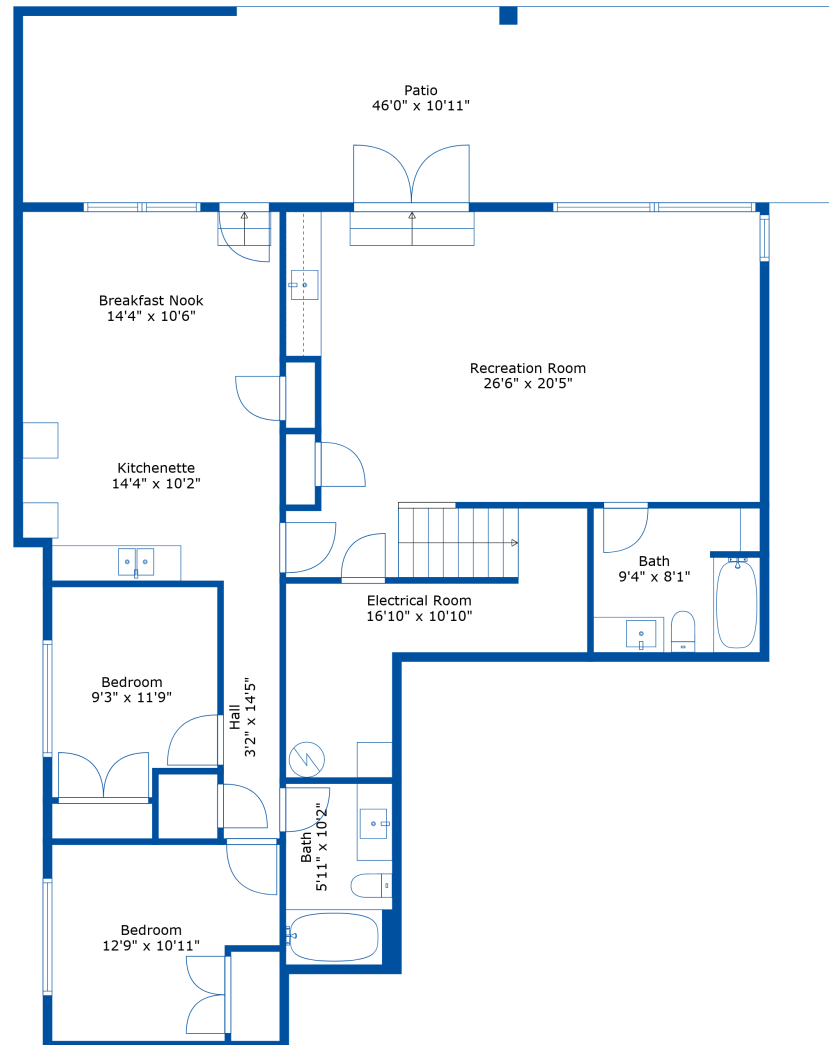

Below Main: 1570 sq. ft

Main Floor: 1575 sq. ft

Above Main: 1499 sq. ft

Total: 4644 Sq. Ft

46170 Crestview Dr

Jameel Ahmad

604-518-7955

jameelahmad@remax.net

Estimated Areas:

Below Main: 1570 sq. ft

Main Floor: 1575 sq. ft

Above Main: 1499 sq. ft

Total: 4644 Sq. Ft

46170 Crestview Dr

Jameel Ahmad

604-518-7955

jameelahmad@remax.net

Estimated Areas:

Below Main: 1570 sq. ft

Main Floor: 1575 sq. ft

Above Main: 1499 sq. ft

Total: 4644 Sq. Ft

46170 Crestview Dr

Jameel Ahmad
604-518-7955
jameelahmad@remax.net

Estimated Areas:
Below Main: 1570 sq. ft
Main Floor: 1575 sq. ft
Above Main: 1499 sq. ft
Total: 4644 Sq. Ft