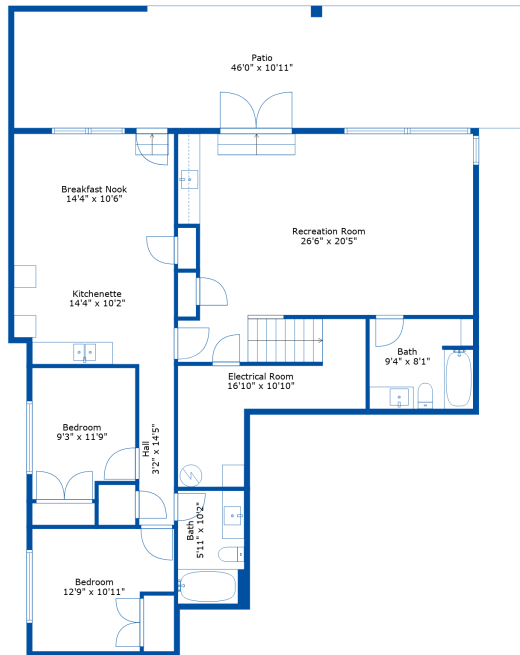

46170 Crestview Dr

Jameel Ahmad

604-518-7955

jameelahmad@remax.net

Floor 1