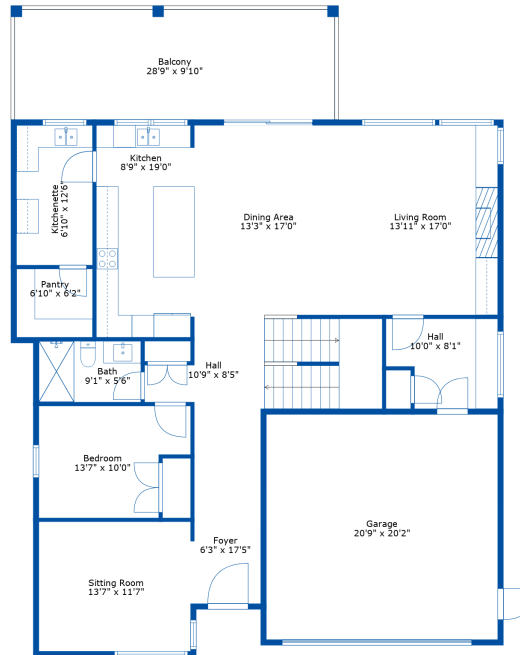

46170 Crestview Dr

Jameel Ahmad

604-518-7955

jameelahmad@remax.net

Floor 2

Estimated Areas:

Below Main: 1570 sq. ft

Main Floor: 1575 sq. ft

Above Main: 1499 sq. ft

Total: 4644 Sq. Ft