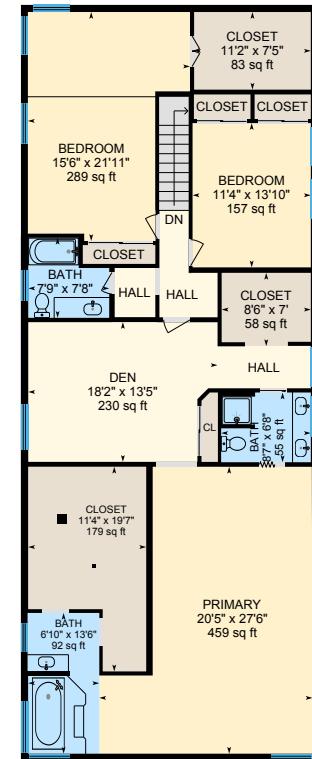

925 Townhill Rd, Oakdale, CA

Main Building: Above Grade Finished Area 4272.24 sq ft

1st Floor
Finished Area 2210.50 sq ft

2nd Floor
Finished Area 2061.73 sq ft

PREPARED: 2023/07/25