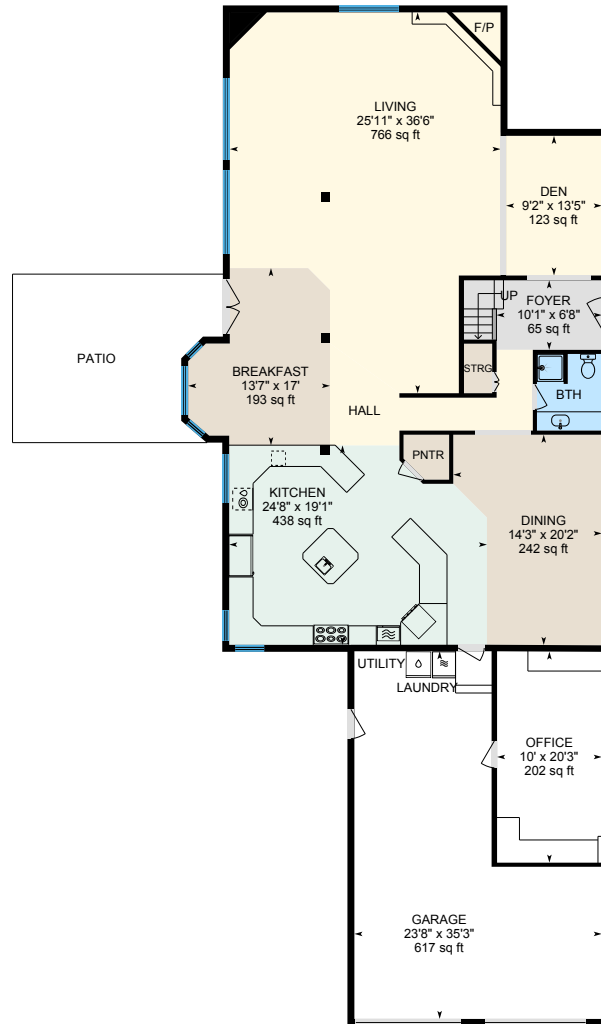

925 Townhill Rd, Oakdale, CA

Main Building: Above Grade Finished Area 4272.24 sq ft

1st Floor
Finished Area 2210.50 sq ft

2nd Floor
Finished Area 2061.73 sq ft

PREPARED: 2023/07/25