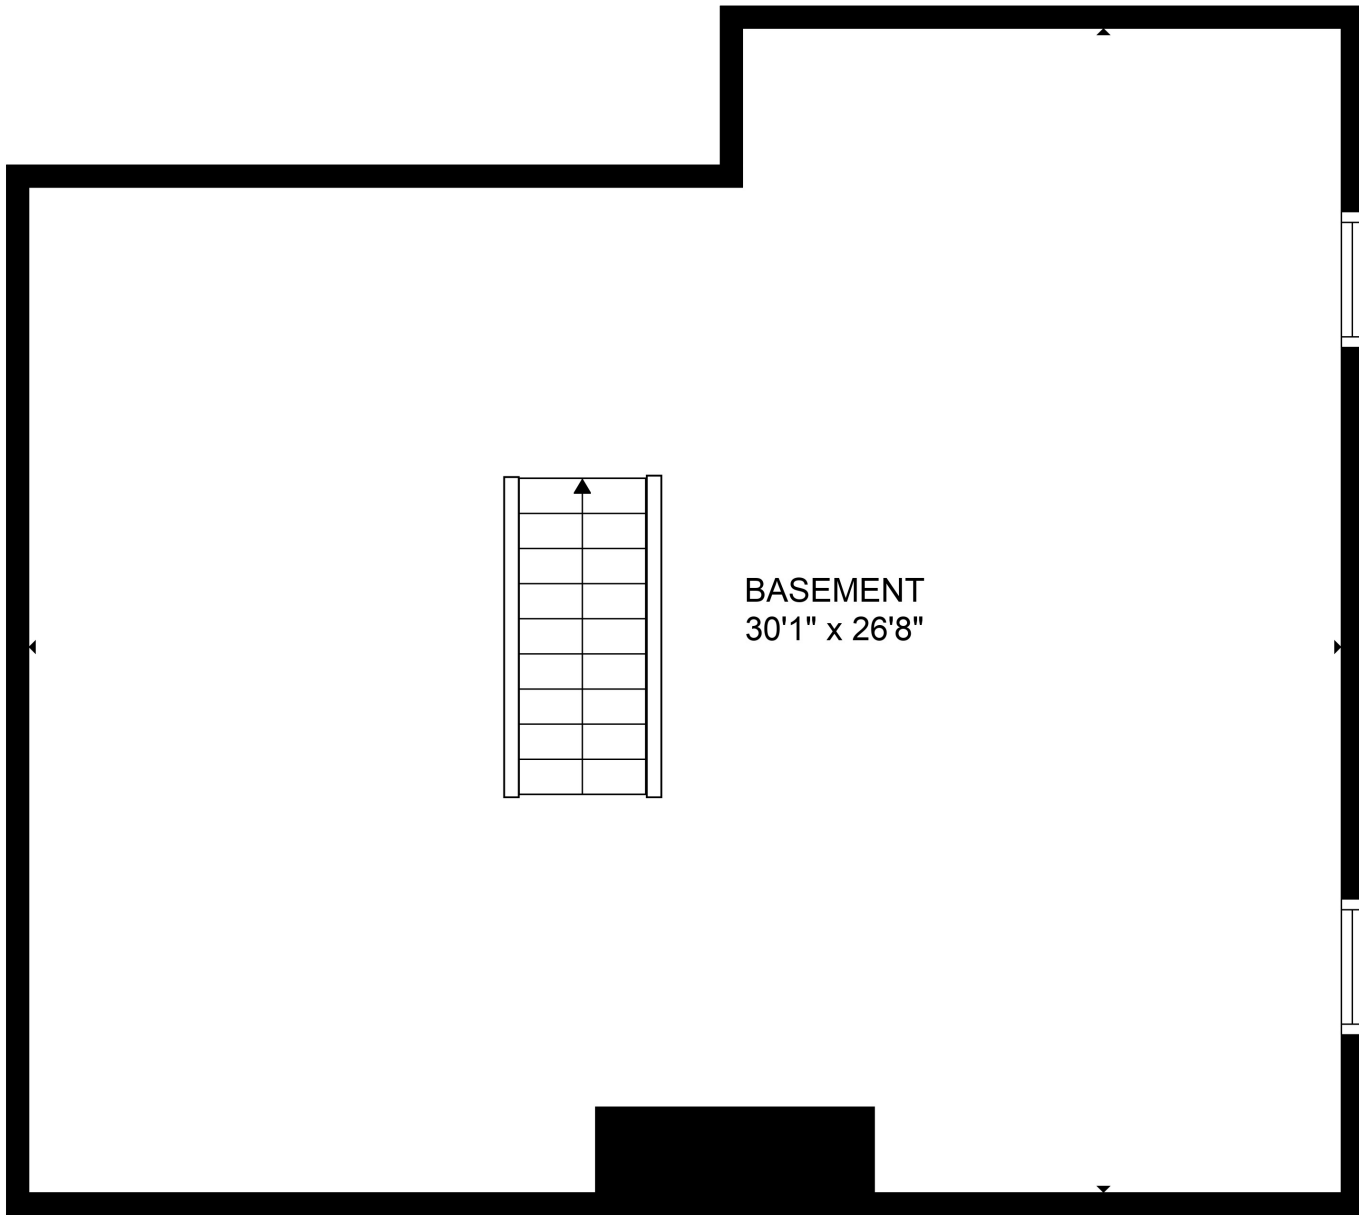

FLOOR PLAN CREATED BY CUBICASA APP. MEASUREMENTS DEEMED HIGHLY RELIABLE BUT NOT GUARANTEED.

BASEMENT
30'1" x 26'8"