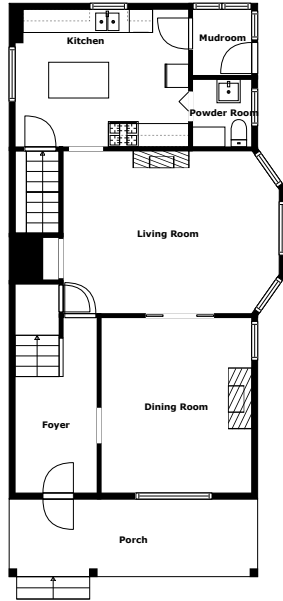

Home report

South Harrison Avenue 56
Bellevue

Highlights

1 Kitchen

1 Living room

3 Bedroom

1 Bath

24 Doors

Floor plan

Floor 1

Floor 2

Floor 3

Floor 4

Measurements Are Calculated By CubiCasa Technology. Deemed Highly Reliable But Not Guaranteed.

Appendix 1: Data sheet

Basement - 1	Basement - Unfinished - 1	Dining - 1
LivingRoom - 1	Kitchen - 1	Outdoor - 1
Outdoor - Porch - 1	Entry - 1	Entry - Foyer - 1
Bedroom - 3	Bedroom - Master - 1	Hall - 1
Bath - 1	Room - 1	