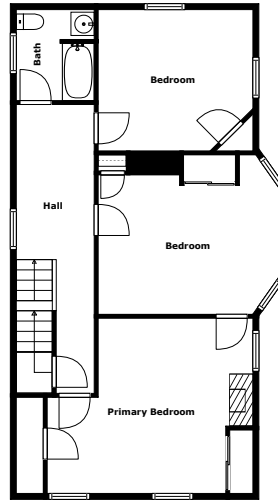

Home report

South Harrison Avenue 56
Bellevue

Highlights

1 Kitchen

1 Living room

3 Bedroom

1 Bath

24 Doors

Floor plan

Floor 1

Floor 2

Floor 3

Floor 4

Measurements Are Calculated By CubiCasa Technology. Deemed Highly Reliable But Not Guaranteed.

Appendix 1: Data sheet

Basement - 1	Basement - Unfinished - 1	Dining - 1
LivingRoom - 1	Kitchen - 1	Outdoor - 1
Outdoor - Porch - 1	Entry - 1	Entry - Foyer - 1
Bedroom - 3	Bedroom - Master - 1	Hall - 1
Bath - 1	Room - 1	