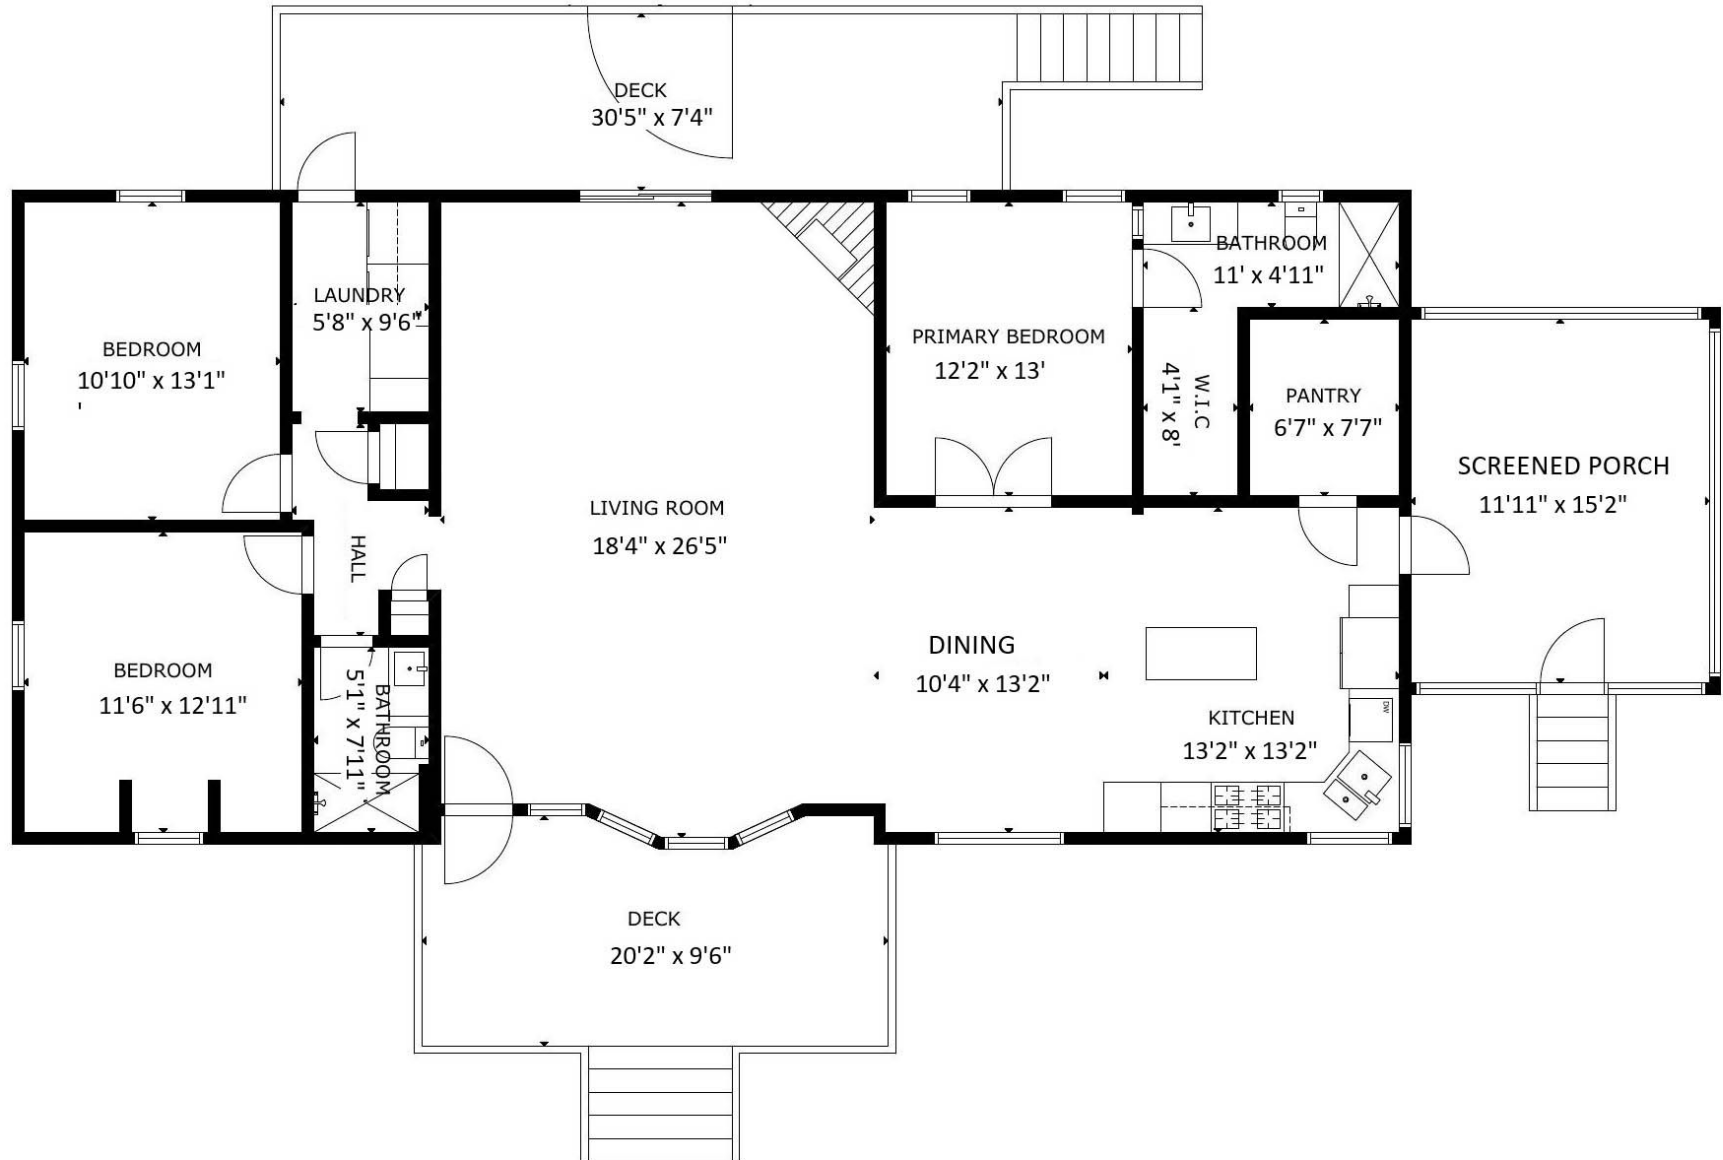

471 Deer Run Pittsboro, NC 27312

The following dimensions are approximate interior wall to wall dimensions, measured on site, from the widest portion of each room, then calculated to Feet/Inches from Rounded Decimal Feet. Information deemed reliable, but not guaranteed.