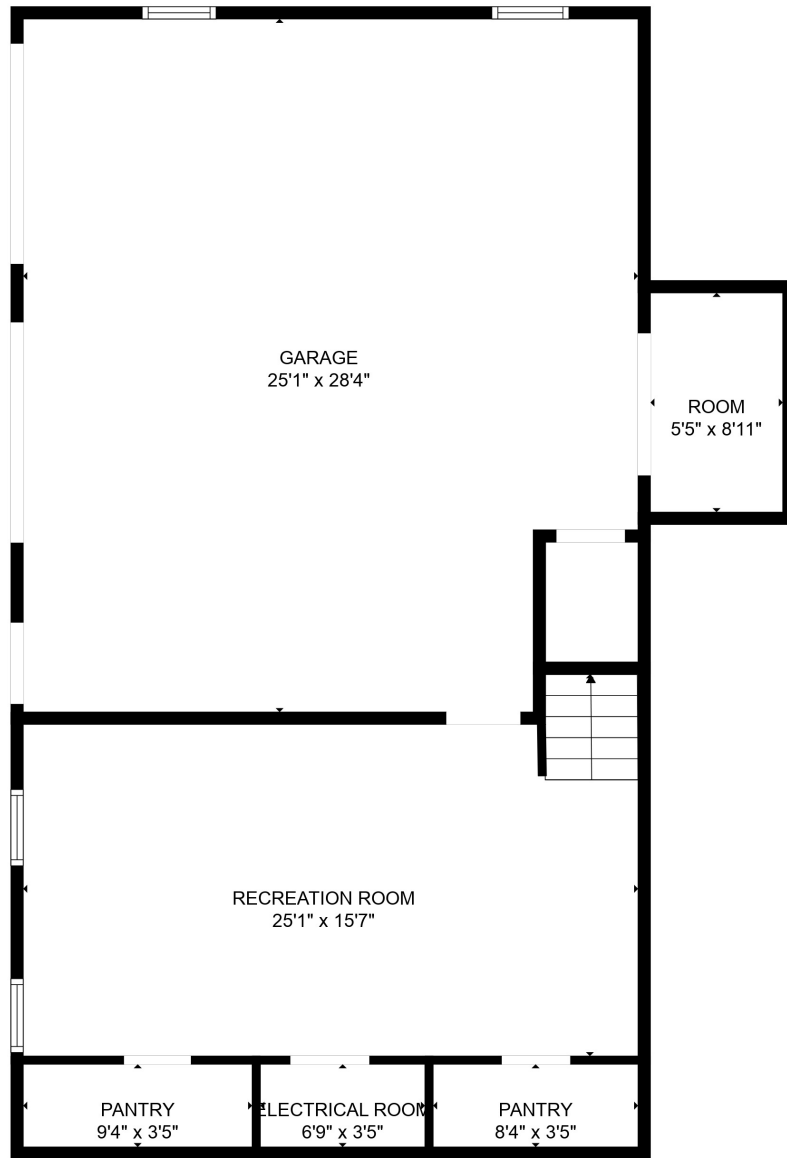

FLOOR 1

FLOOR 2

FLOOR 3

TOTAL: 2319 sq. ft

FLOOR 1: 485 sq. ft, FLOOR 2: 1236 sq. ft, FLOOR 3: 598 sq. ft

EXCLUDED AREAS: ELECTRICAL ROOM: 23 sq. ft, GARAGE: 679 sq. ft, OPEN TO BELOW: 397 sq. ft

MEASUREMENTS ARE CALCULATED BY CUBICASA TECHNOLOGY. DEEMED HIGHLY RELIABLE BUT NOT GUARANTEED.

TOTAL: 2319 sq. ft

FLOOR 1: 485 sq. ft, FLOOR 2: 1236 sq. ft, FLOOR 3: 598 sq. ft

EXCLUDED AREAS: ELECTRICAL ROOM: 23 sq. ft, GARAGE: 679 sq. ft, OPEN TO BELOW: 397 sq. ft

MEASUREMENTS ARE CALCULATED BY CUBICASA TECHNOLOGY. DEEMED HIGHLY RELIABLE BUT NOT GUARANTEED.