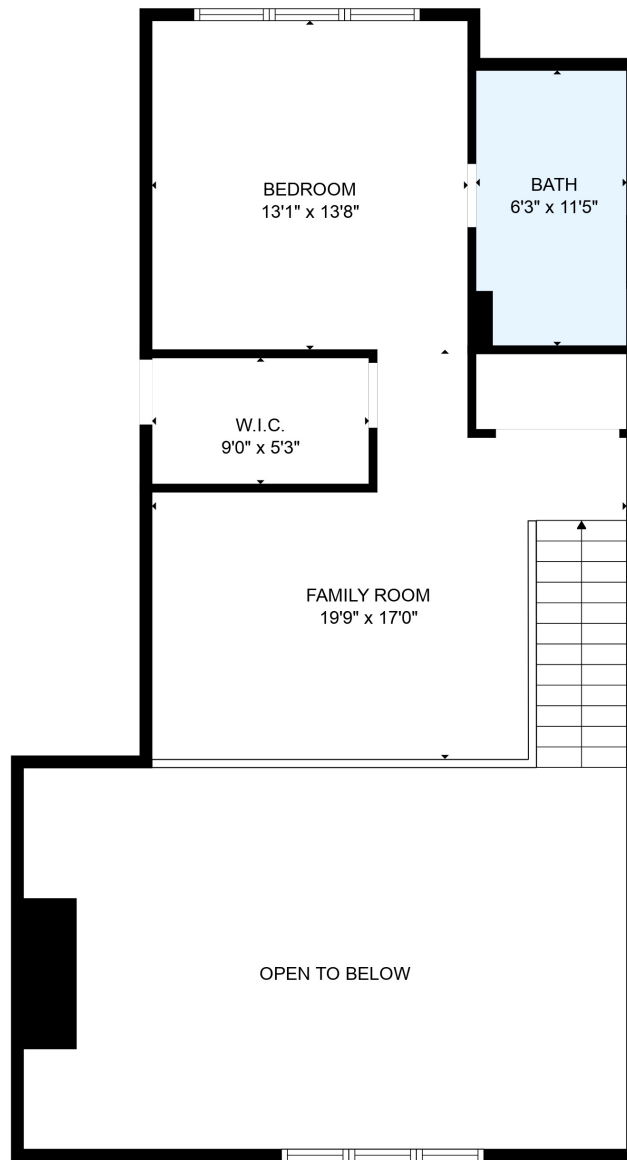

FLOOR 1

FLOOR 2

FLOOR 3

TOTAL: 2319 sq. ft

FLOOR 1: 485 sq. ft, FLOOR 2: 1236 sq. ft, FLOOR 3: 598 sq. ft

EXCLUDED AREAS: ELECTRICAL ROOM: 23 sq. ft, GARAGE: 679 sq. ft, OPEN TO BELOW: 397 sq. ft

MEASUREMENTS ARE CALCULATED BY CUBICASA TECHNOLOGY. DEEMED HIGHLY RELIABLE BUT NOT GUARANTEED.

TOTAL: 2319 sq. ft

FLOOR 1: 485 sq. ft, FLOOR 2: 1236 sq. ft, FLOOR 3: 598 sq. ft

EXCLUDED AREAS: ELECTRICAL ROOM: 23 sq. ft, GARAGE: 679 sq. ft, OPEN TO BELOW: 397 sq. ft

MEASUREMENTS ARE CALCULATED BY CUBICASA TECHNOLOGY. DEEMED HIGHLY RELIABLE BUT NOT GUARANTEED.