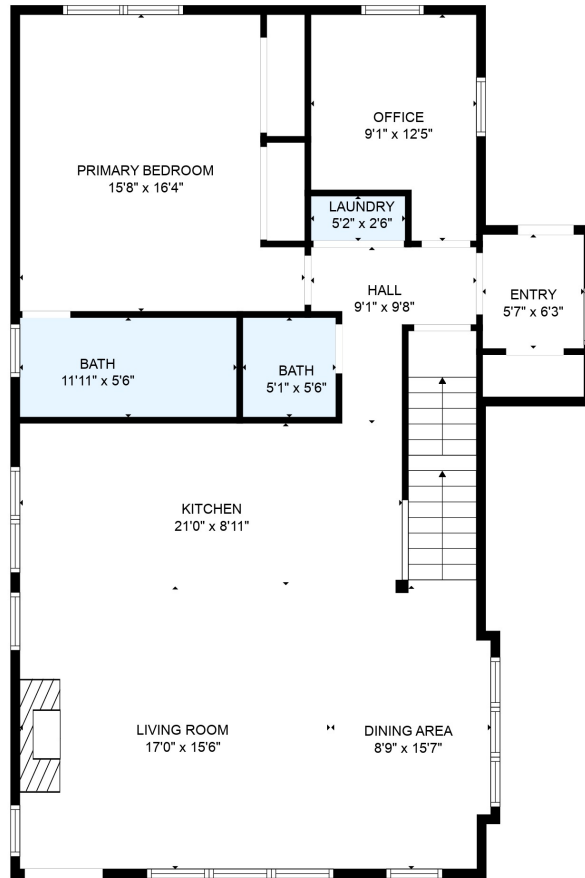

FLOOR 1

FLOOR 2

FLOOR 3

TOTAL: 2319 sq. ft

FLOOR 1: 485 sq. ft, FLOOR 2: 1236 sq. ft, FLOOR 3: 598 sq. ft

EXCLUDED AREAS: ELECTRICAL ROOM: 23 sq. ft, GARAGE: 679 sq. ft, OPEN TO BELOW: 397 sq. ft

MEASUREMENTS ARE CALCULATED BY CUBICASA TECHNOLOGY. DEEMED HIGHLY RELIABLE BUT NOT GUARANTEED.

TOTAL: 2319 sq. ft

FLOOR 1: 485 sq. ft, FLOOR 2: 1236 sq. ft, FLOOR 3: 598 sq. ft

EXCLUDED AREAS: ELECTRICAL ROOM: 23 sq. ft, GARAGE: 679 sq. ft, OPEN TO BELOW: 397 sq. ft

MEASUREMENTS ARE CALCULATED BY CUBICASA TECHNOLOGY. DEEMED HIGHLY RELIABLE BUT NOT GUARANTEED.