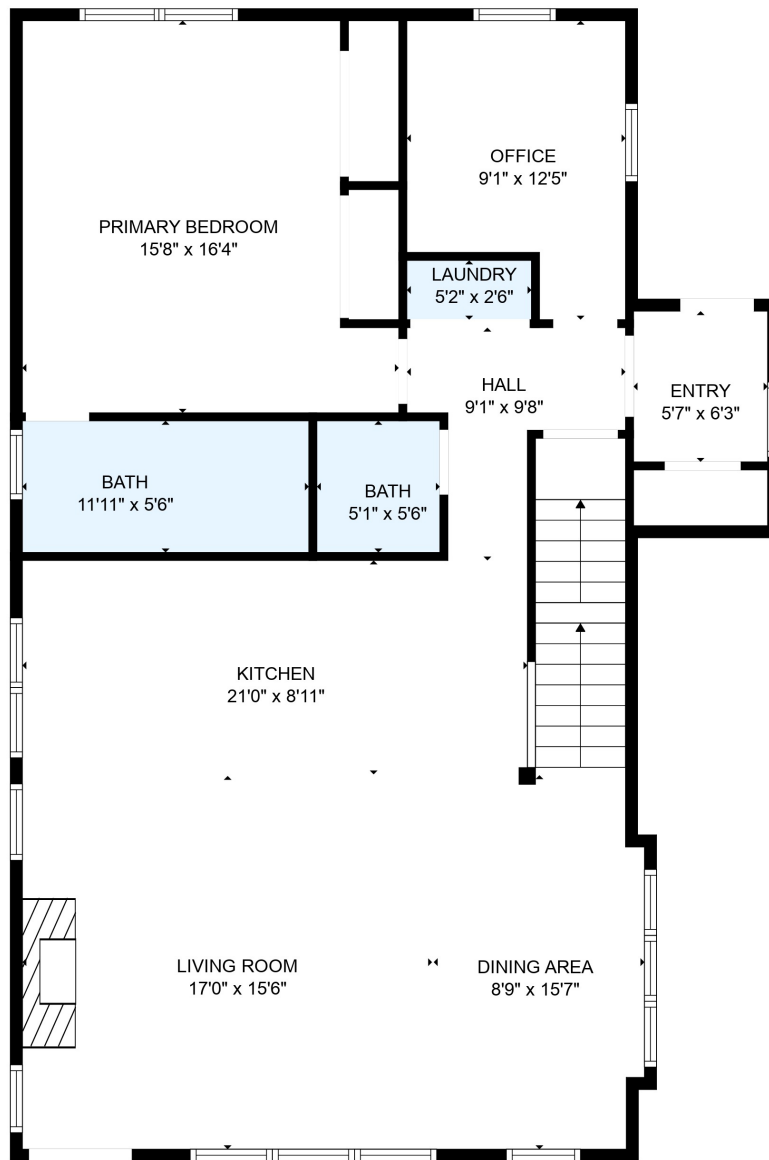

FLOOR 1

FLOOR 2

FLOOR 3

TOTAL: 2319 sq. ft

FLOOR 1: 485 sq. ft, FLOOR 2: 1236 sq. ft, FLOOR 3: 598 sq. ft

EXCLUDED AREAS: ELECTRICAL ROOM: 23 sq. ft, GARAGE: 679 sq. ft, OPEN TO BELOW: 397 sq. ft

MEASUREMENTS ARE CALCULATED BY CUBICASA TECHNOLOGY. DEEMED HIGHLY RELIABLE BUT NOT GUARANTEED.

TOTAL: 2319 sq. ft

FLOOR 1: 485 sq. ft, FLOOR 2: 1236 sq. ft, FLOOR 3: 598 sq. ft

EXCLUDED AREAS: ELECTRICAL ROOM: 23 sq. ft, GARAGE: 679 sq. ft, OPEN TO BELOW: 397 sq. ft

MEASUREMENTS ARE CALCULATED BY CUBICASA TECHNOLOGY. DEEMED HIGHLY RELIABLE BUT NOT GUARANTEED.