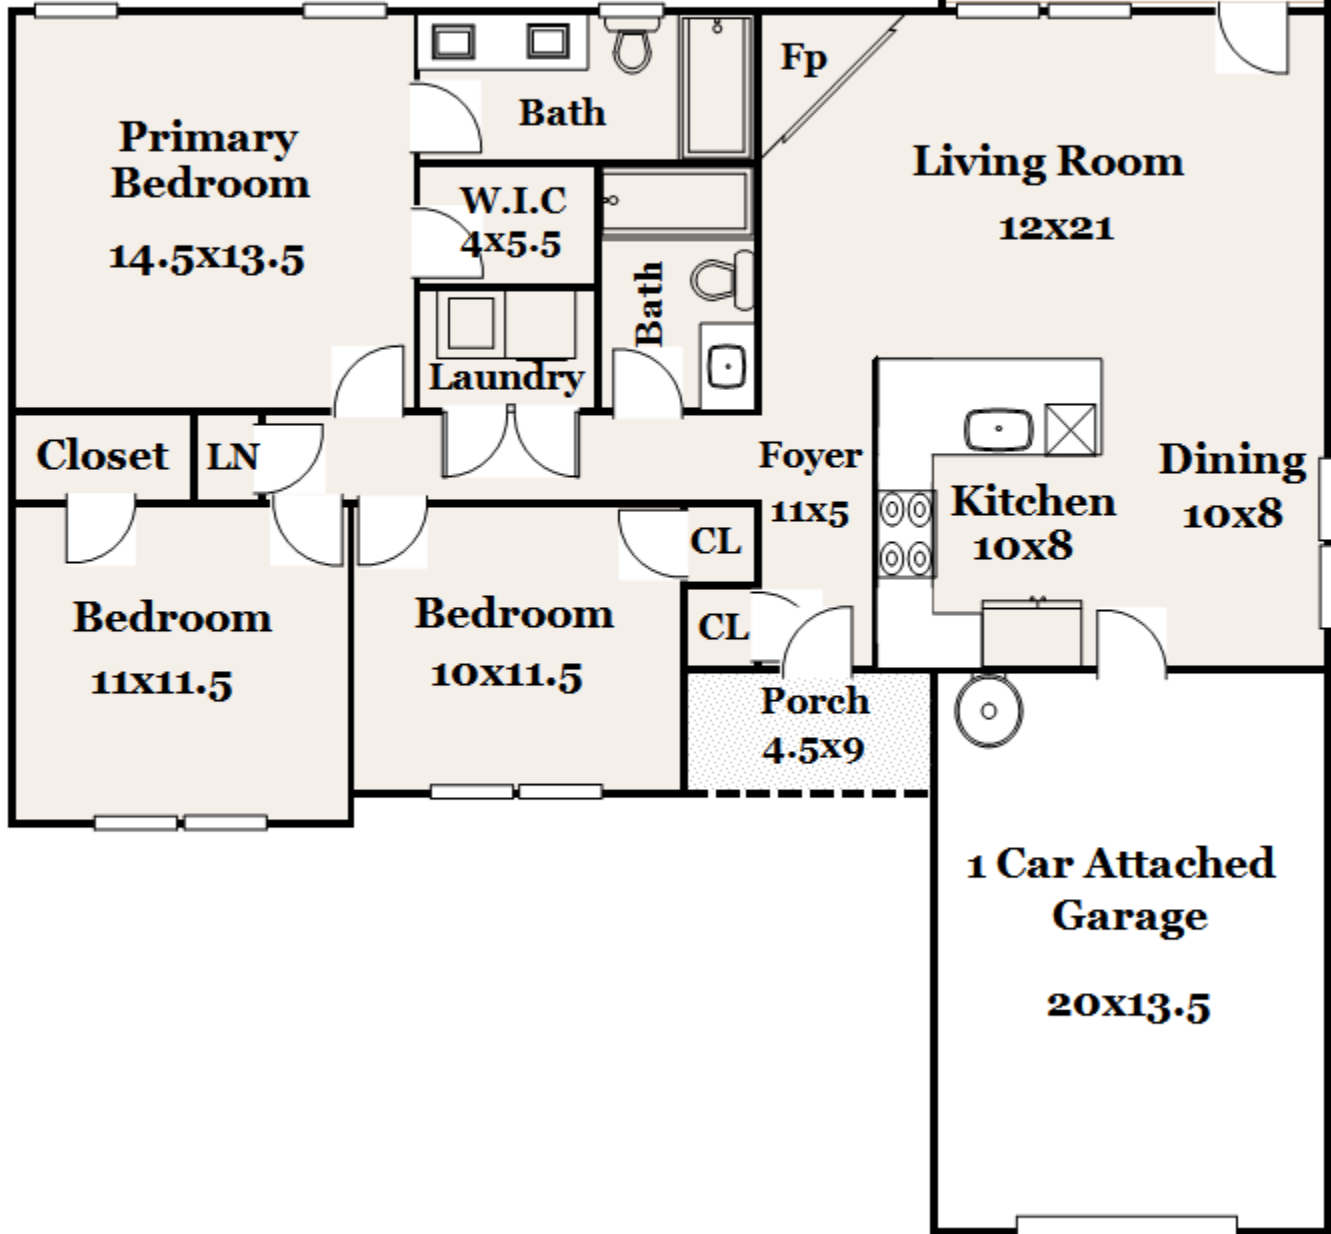

550 Charlestown Road

**Heated Living Area
1261 Sq Ft**

**Covered Deck
10X14**

Note: This floor plan is for illustration purposes only. All measurements are rounded. Square footage was calculated based on the ANSI measurement standard. Floor plan produced by Precision Home Measuring (910) 620-9711