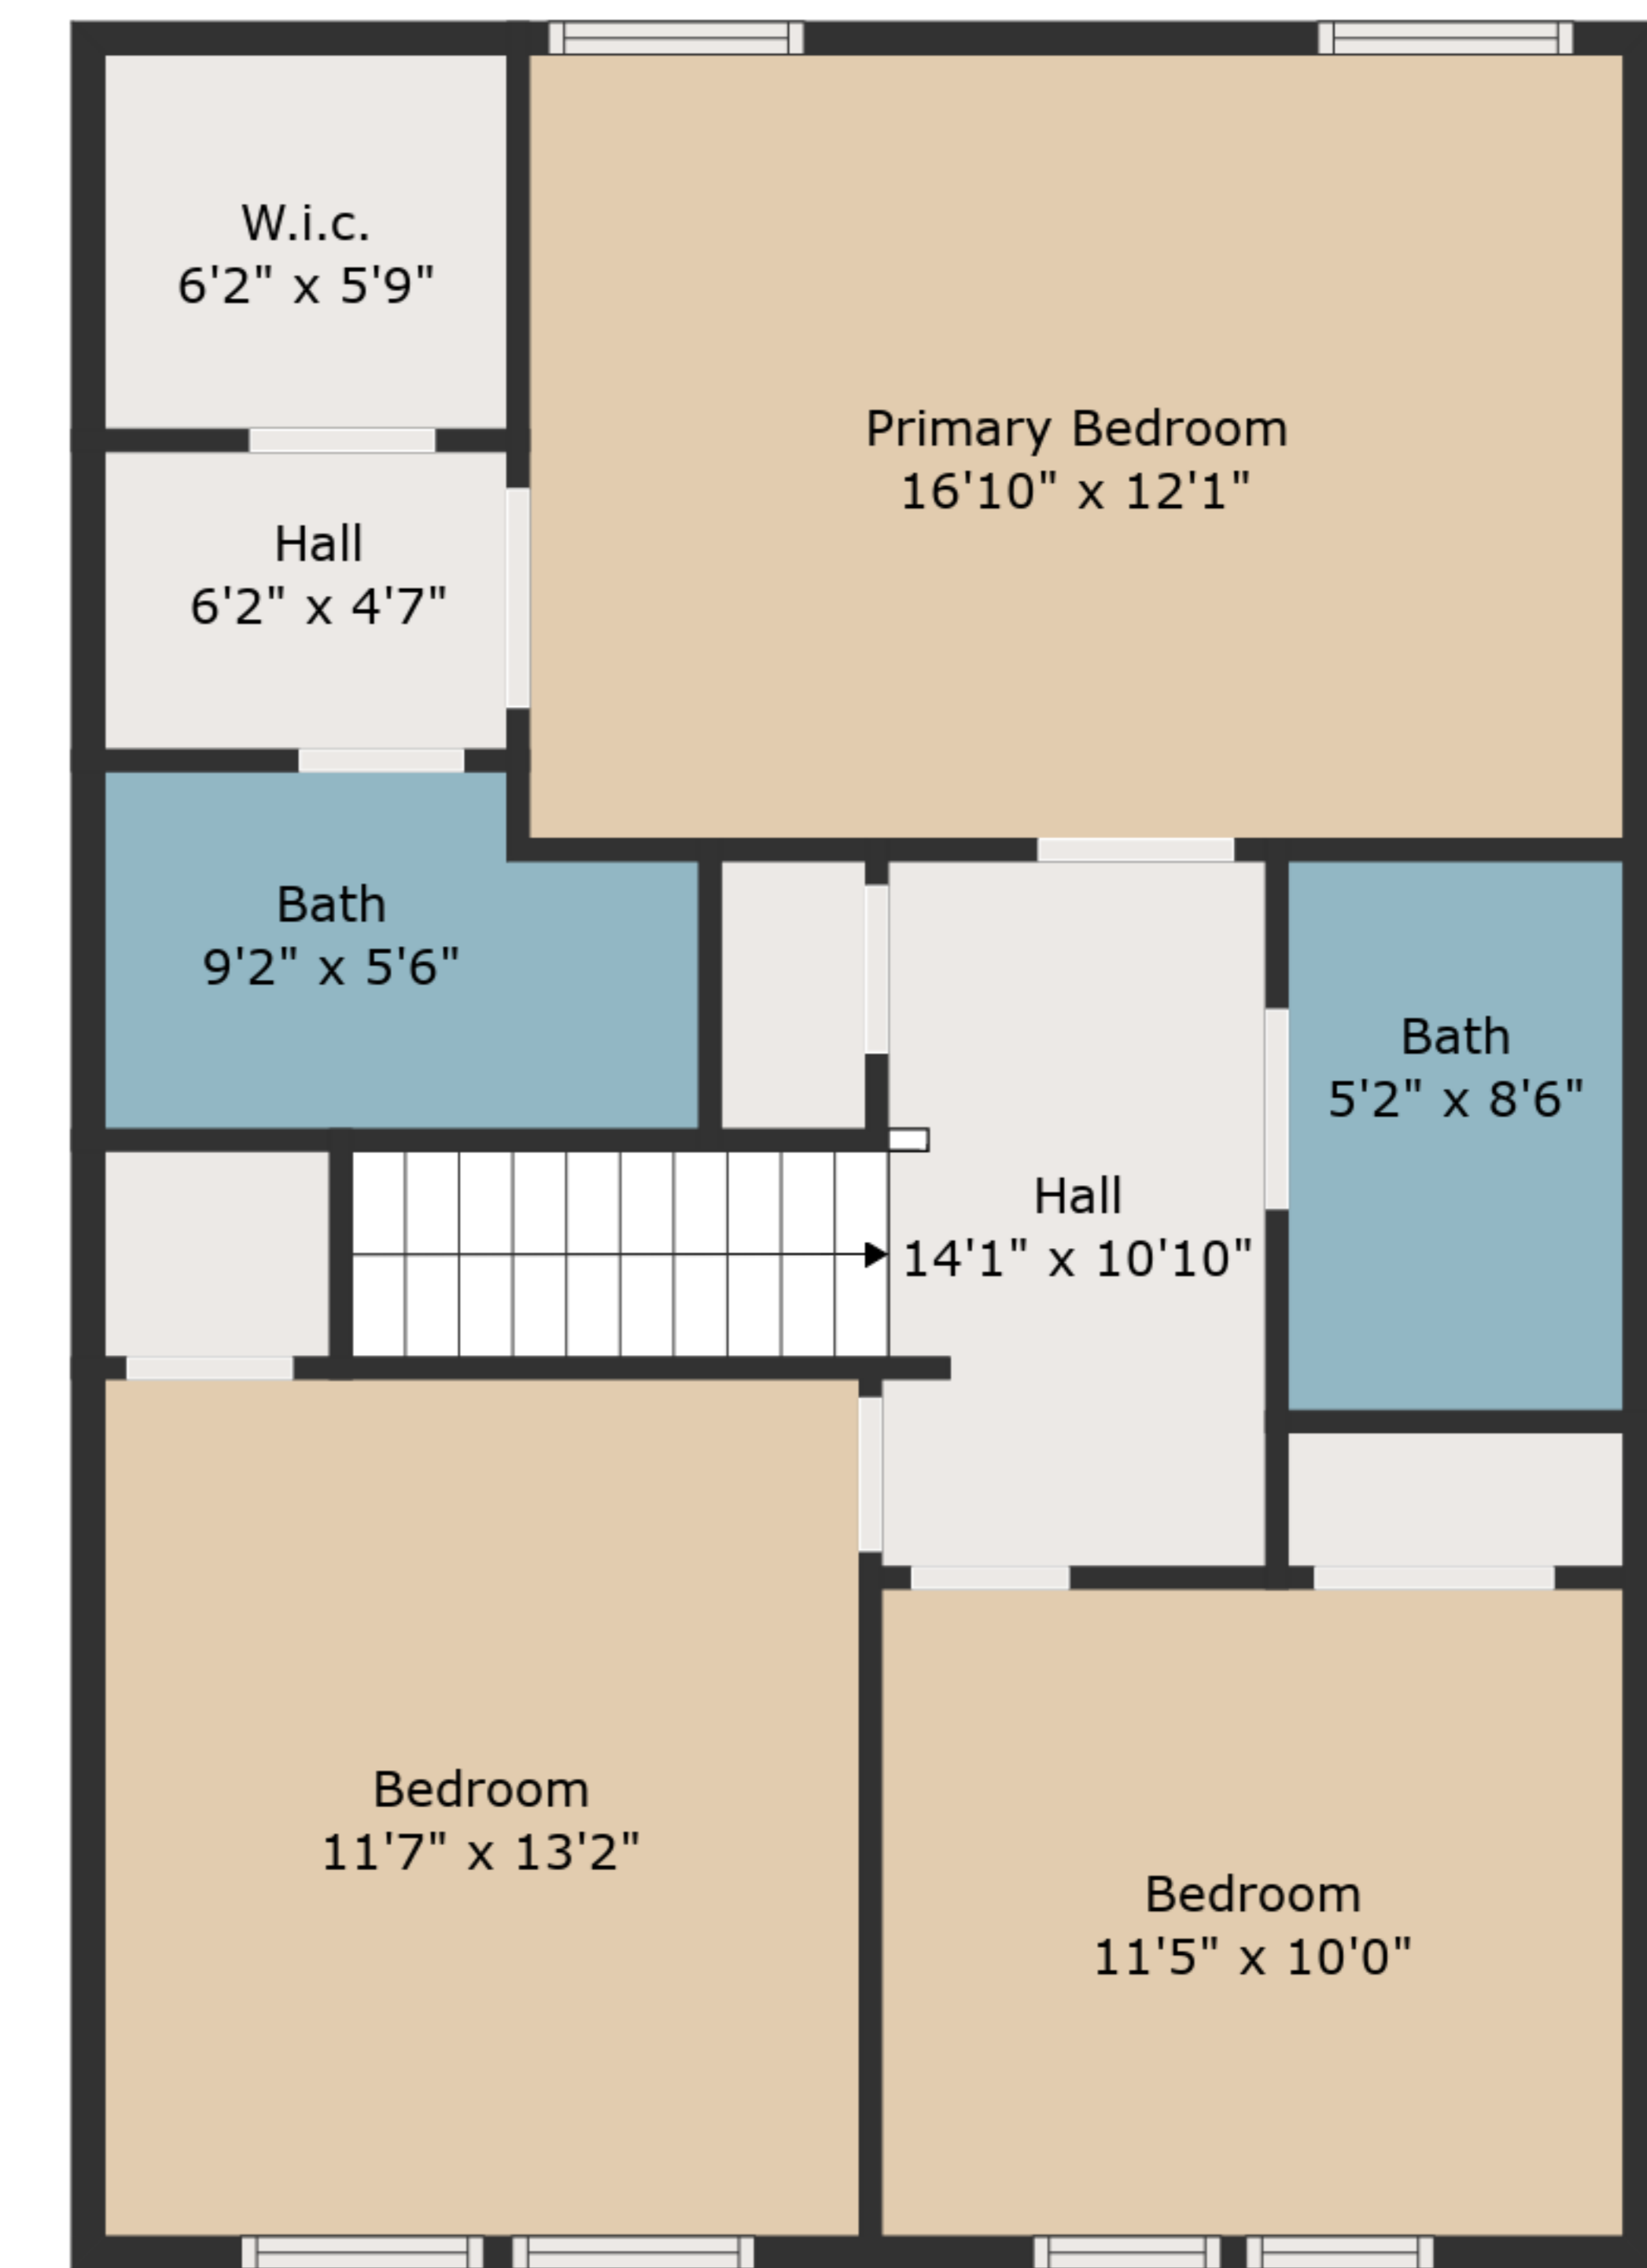

**TOTAL: 2854 sq. ft**  
 BELOW GROUND: 601 sq. ft, FLOOR 2: 1468 sq. ft, FLOOR 3: 785 sq. ft  
 EXCLUDED AREAS: UTILITY: 208 sq. ft, FIREPLACE: 13 sq. ft

Measurements Are Deemed Highly Reliable But Not Guaranteed.