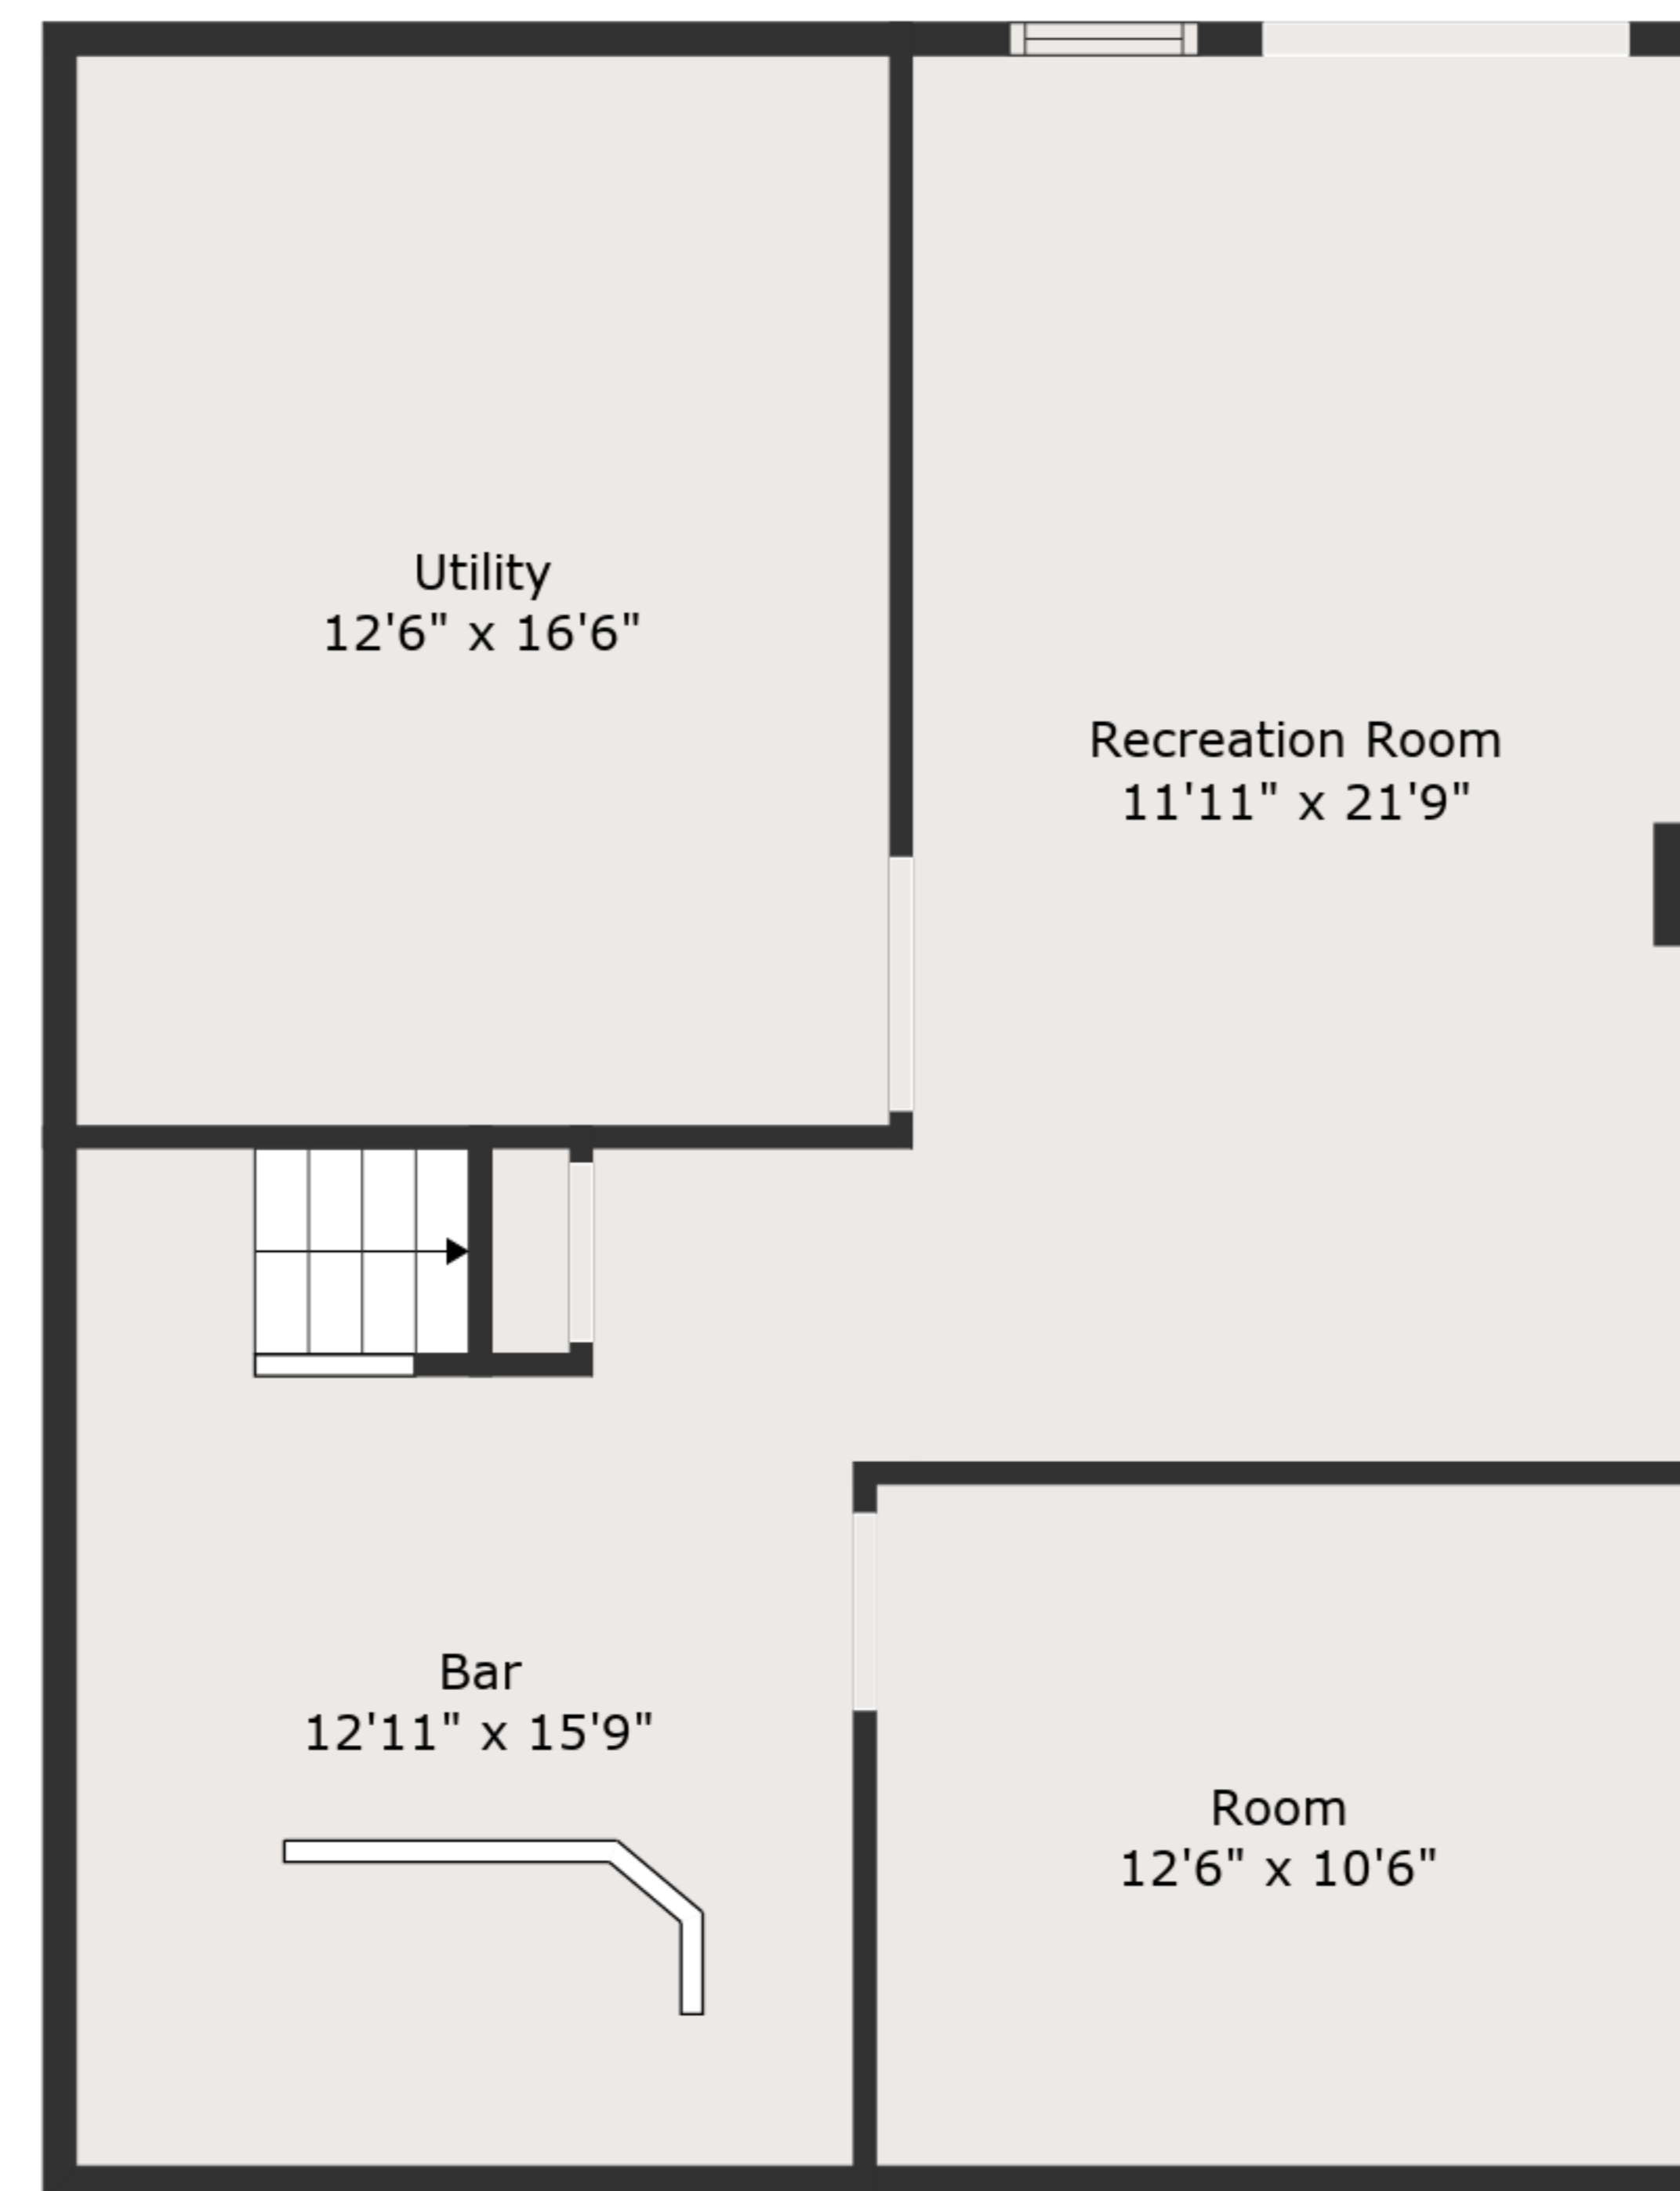

**TOTAL: 2854 sq. ft**  
 BELOW GROUND: 601 sq. ft, FLOOR 2: 1468 sq. ft, FLOOR 3: 785 sq. ft  
 EXCLUDED AREAS: UTILITY: 208 sq. ft, FIREPLACE: 13 sq. ft

Measurements Are Deemed Highly Reliable But Not Guaranteed.