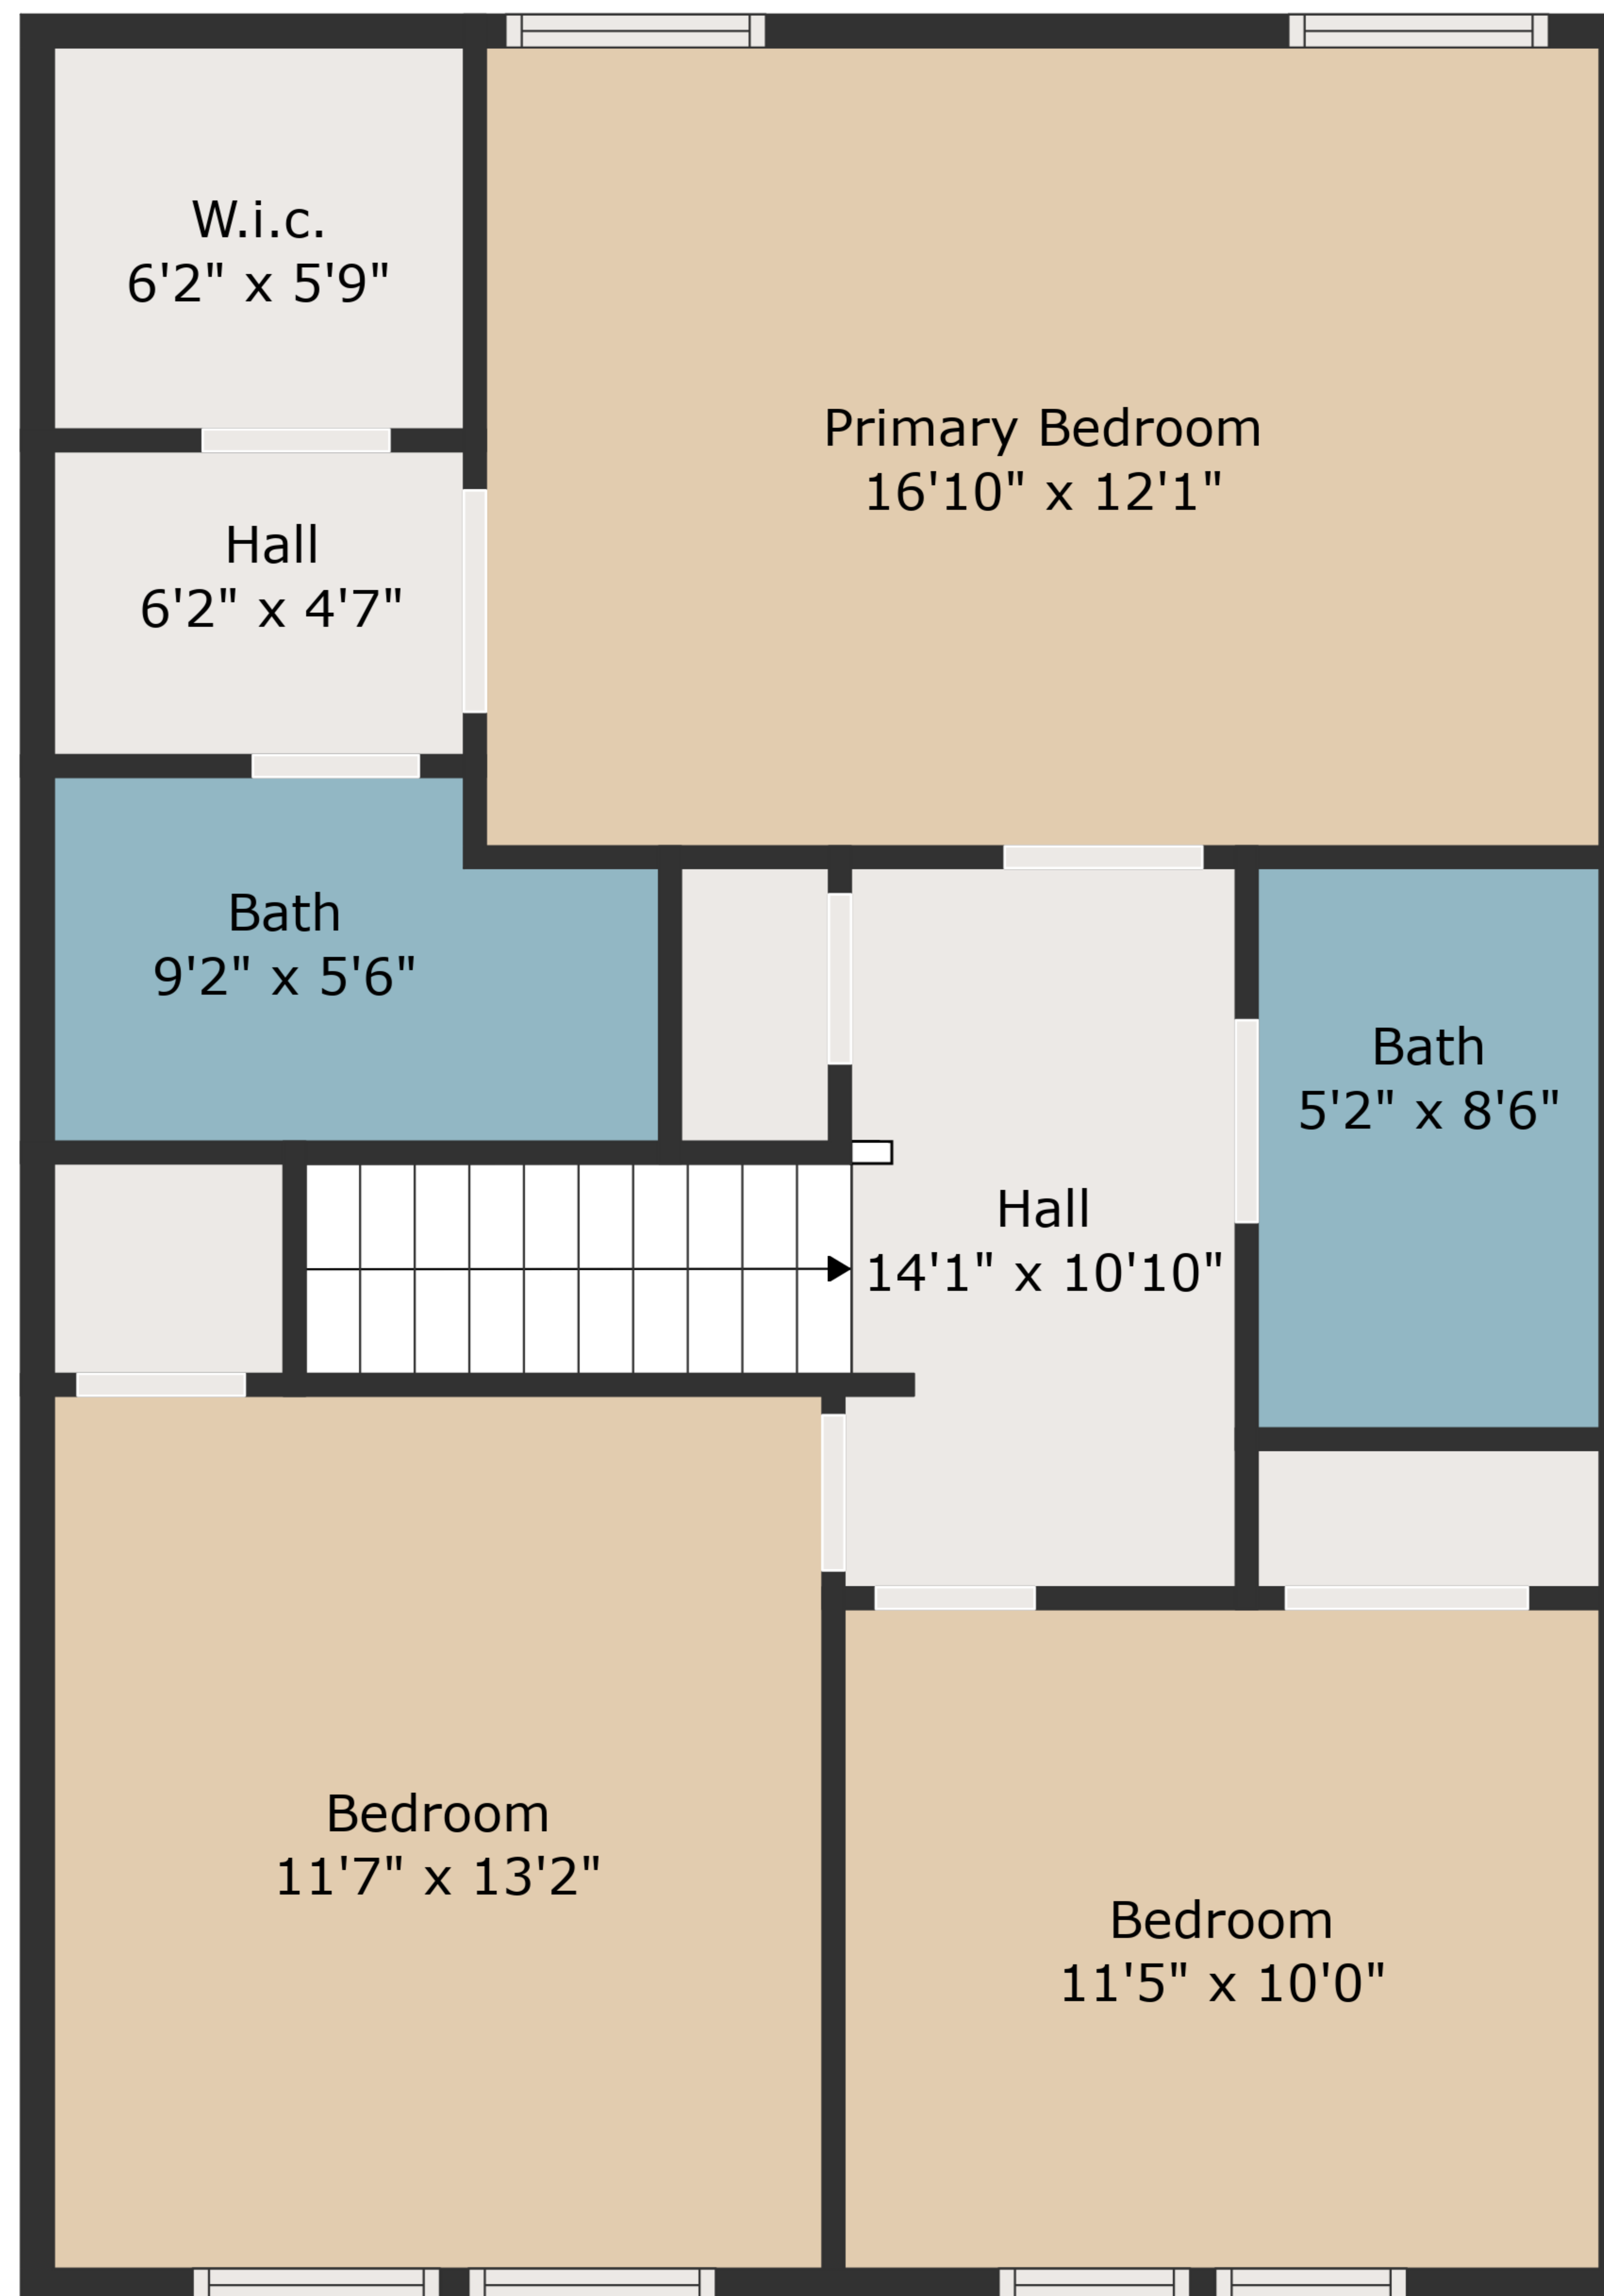

**TOTAL: 2854 sq. ft**  
 BELOW GROUND: 601 sq. ft, FLOOR 2: 1468 sq. ft, FLOOR 3: 785 sq. ft  
 EXCLUDED AREAS: UTILITY: 208 sq. ft, FIREPLACE: 13 sq. ft

Measurements Are Deemed Highly Reliable But Not Guaranteed.