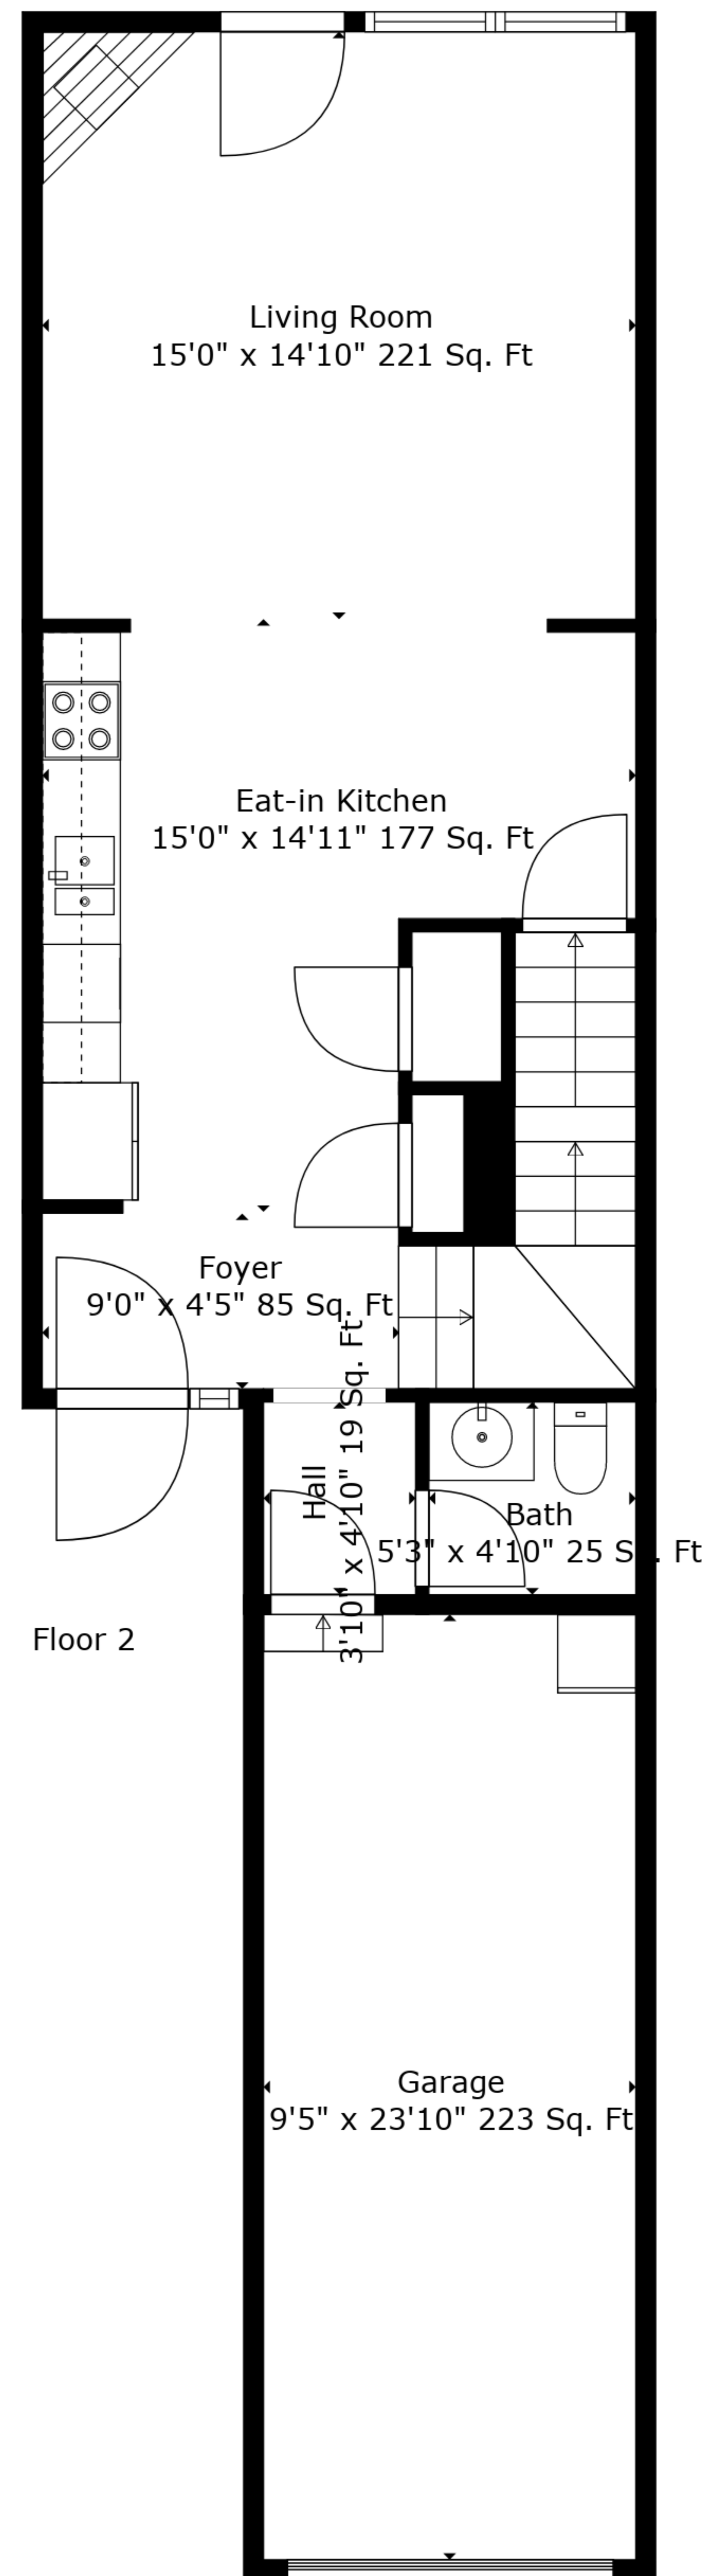

**TOTAL: 1670 sq. ft**

BELOW GROUND: 414 sq. ft, FLOOR 2: 561 sq. ft, FLOOR 3: 695 sq. ft  
 EXCLUDED AREAS: STORAGE: 48 sq. ft, ELECTRICAL ROOM: 98 sq. ft, GARAGE: 223 sq. ft

Measurements Are Deemed Highly Reliable But Not Guaranteed.