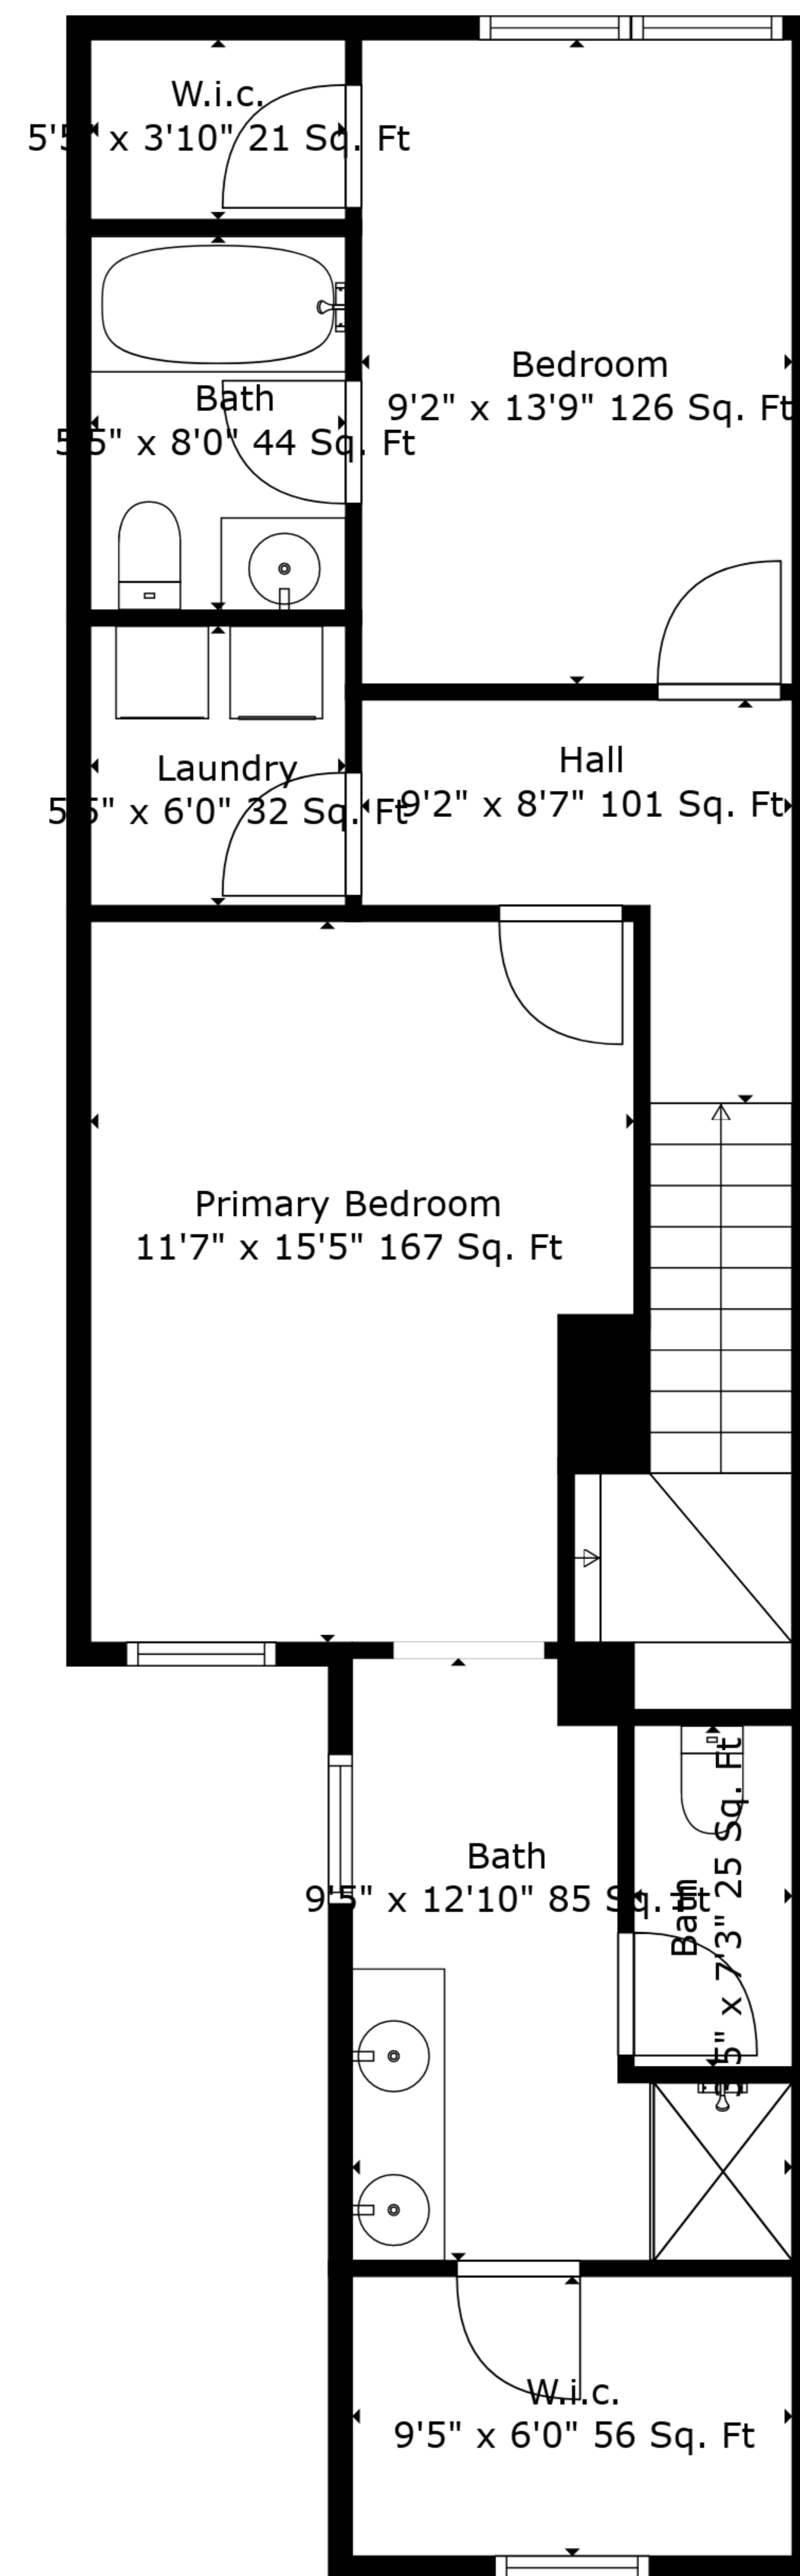

**TOTAL: 1670 sq. ft**

BELOW GROUND: 414 sq. ft, FLOOR 2: 561 sq. ft, FLOOR 3: 695 sq. ft  
 EXCLUDED AREAS: STORAGE: 48 sq. ft, ELECTRICAL ROOM: 98 sq. ft, GARAGE: 223 sq. ft

Measurements Are Deemed Highly Reliable But Not Guaranteed.