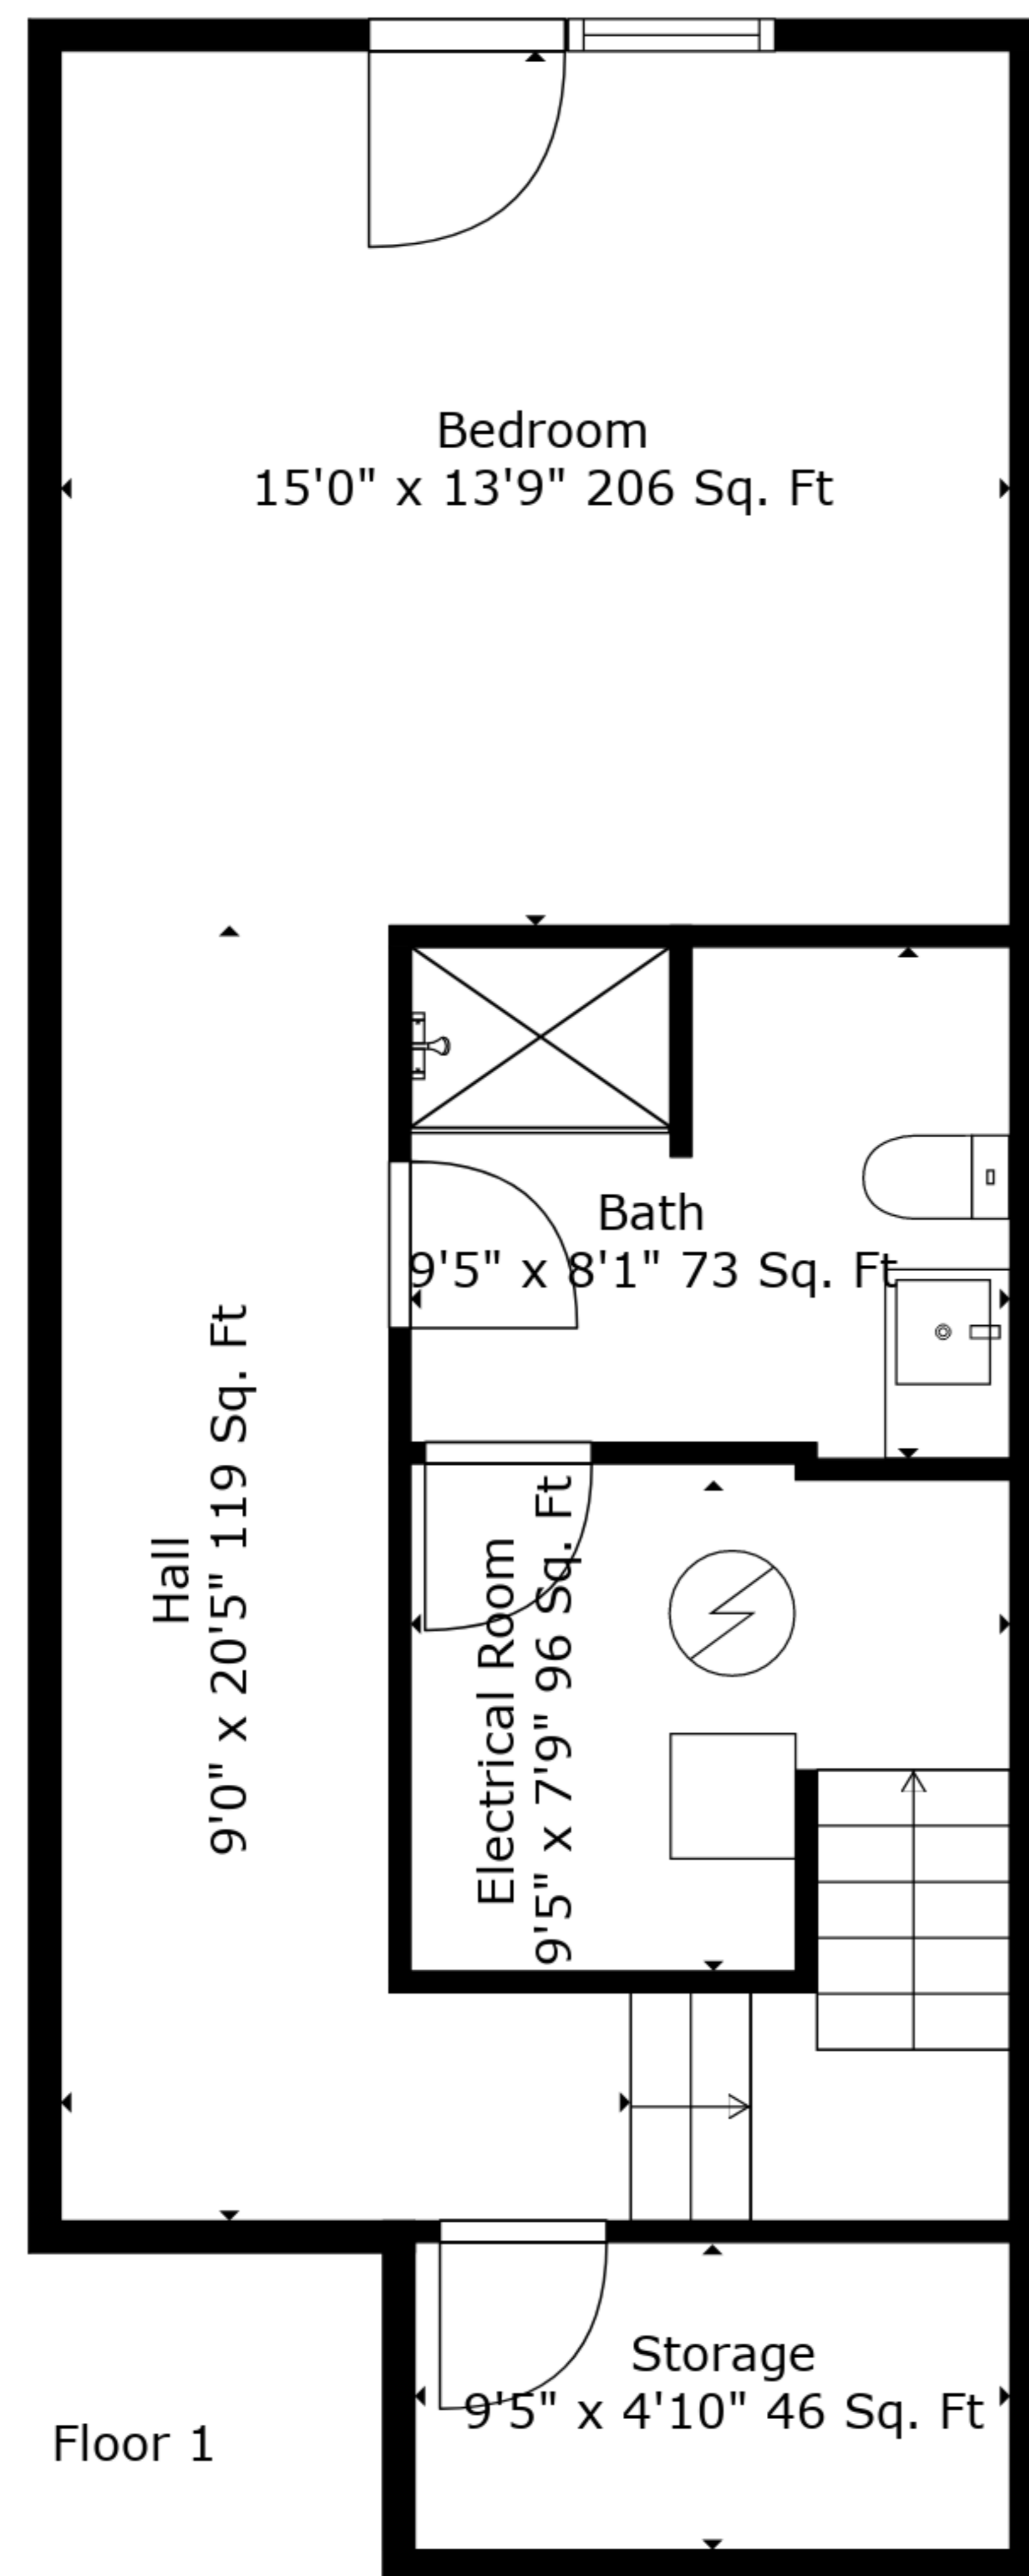

**TOTAL: 1670 sq. ft**

BELOW GROUND: 414 sq. ft, FLOOR 2: 561 sq. ft, FLOOR 3: 695 sq. ft  
 EXCLUDED AREAS: STORAGE: 48 sq. ft, ELECTRICAL ROOM: 98 sq. ft, GARAGE: 223 sq. ft

Measurements Are Deemed Highly Reliable But Not Guaranteed.