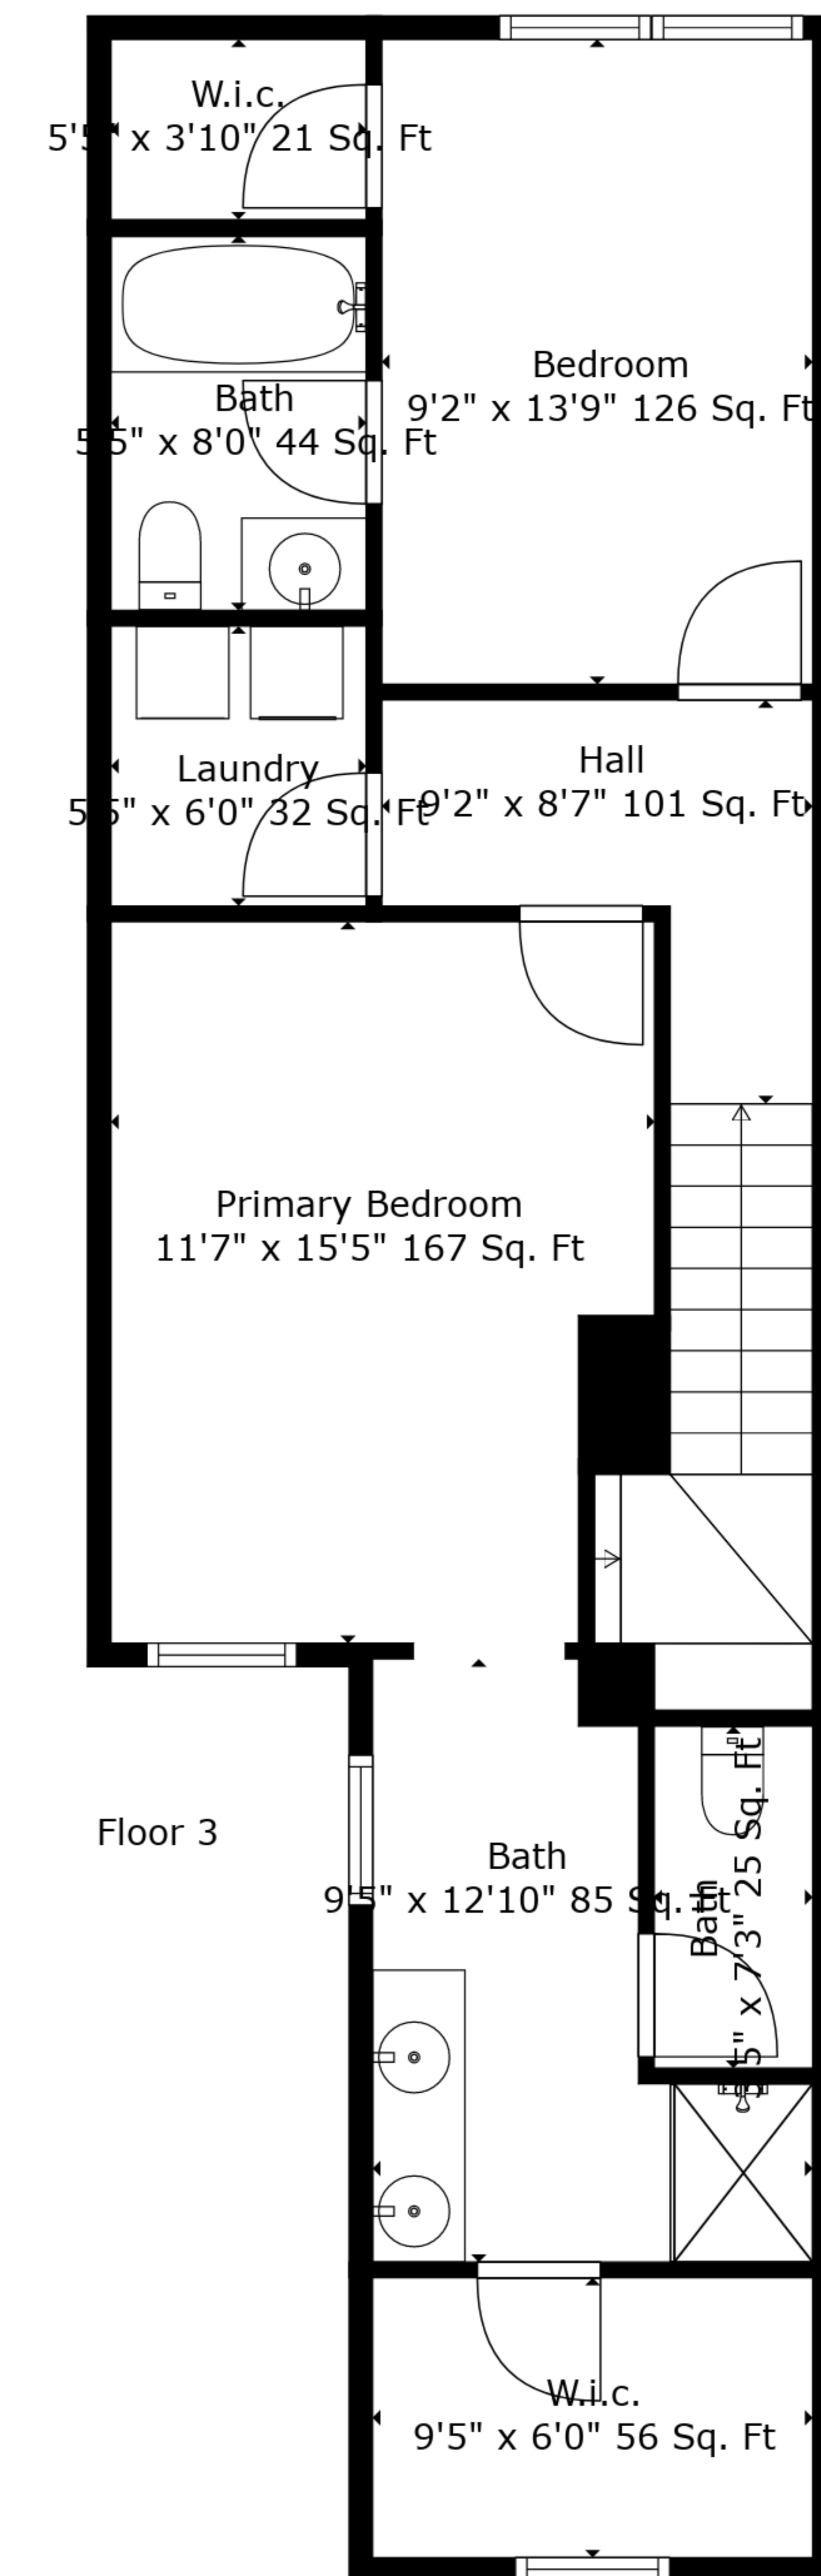

**TOTAL: 1670 sq. ft**

BELOW GROUND: 414 sq. ft, FLOOR 2: 561 sq. ft, FLOOR 3: 695 sq. ft  
 EXCLUDED AREAS: STORAGE: 48 sq. ft, ELECTRICAL ROOM: 98 sq. ft, GARAGE: 223 sq. ft

Measurements Are Deemed Highly Reliable But Not Guaranteed.