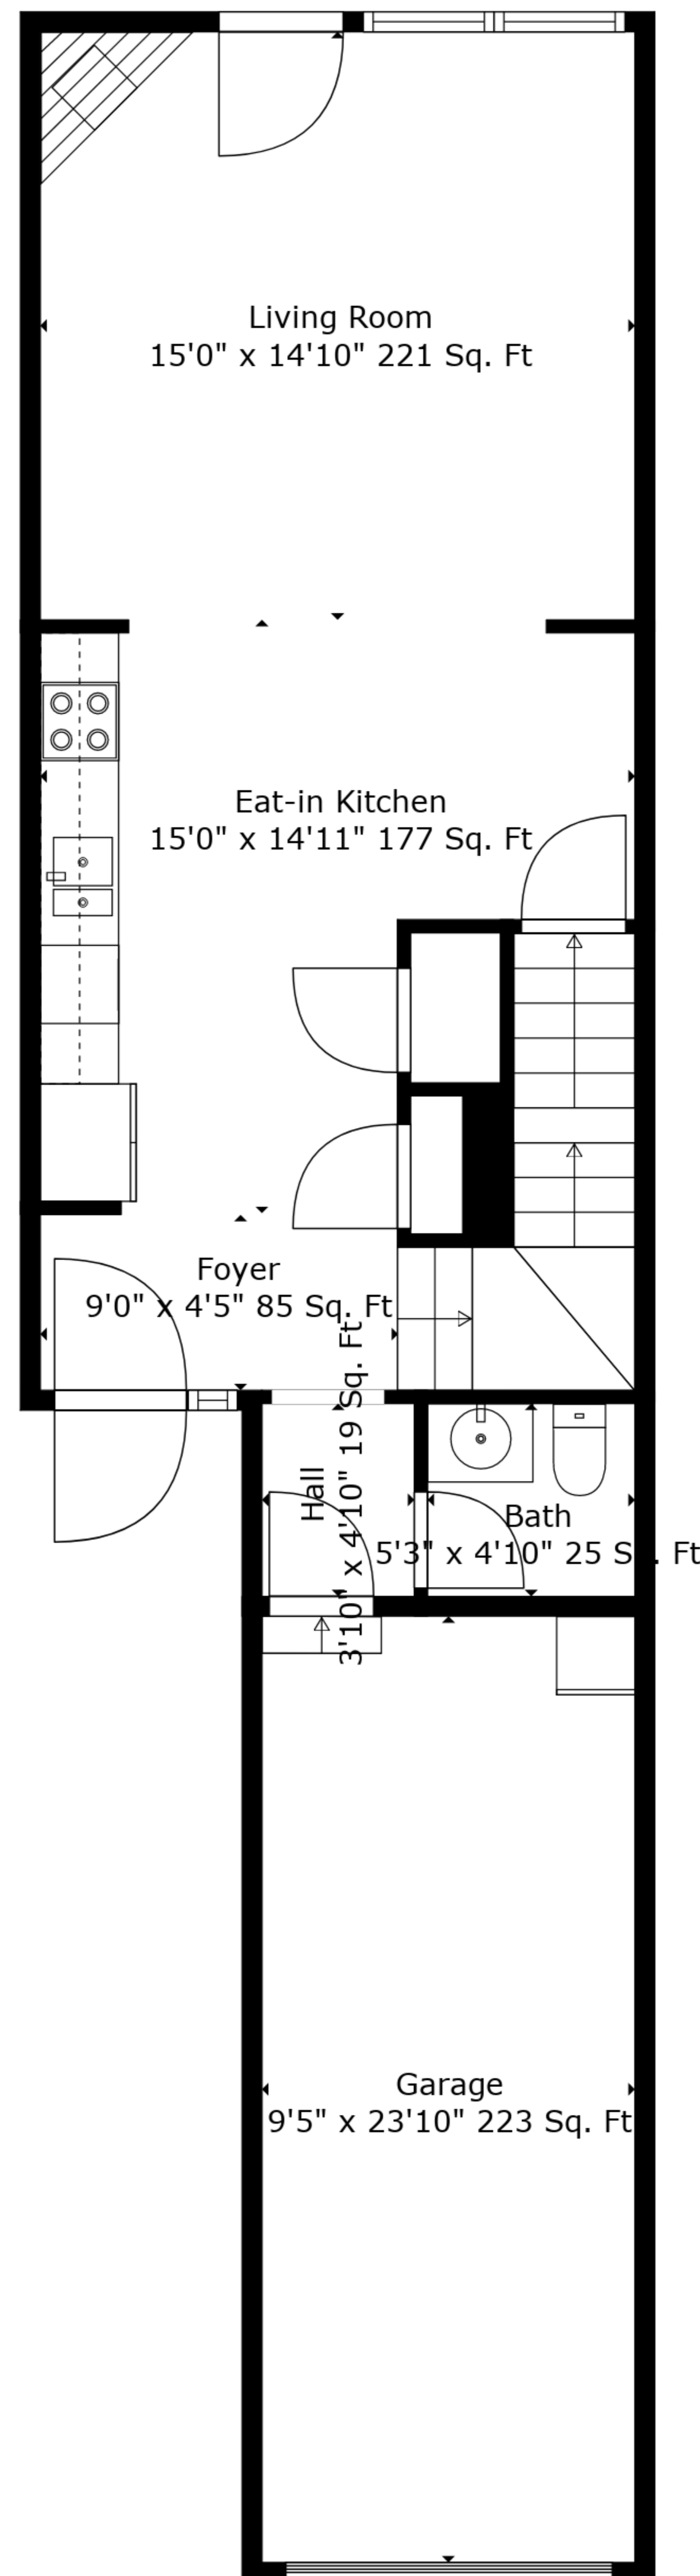

**TOTAL: 1670 sq. ft**

BELOW GROUND: 414 sq. ft, FLOOR 2: 561 sq. ft, FLOOR 3: 695 sq. ft  
 EXCLUDED AREAS: STORAGE: 48 sq. ft, ELECTRICAL ROOM: 98 sq. ft, GARAGE: 223 sq. ft

Measurements Are Deemed Highly Reliable But Not Guaranteed.