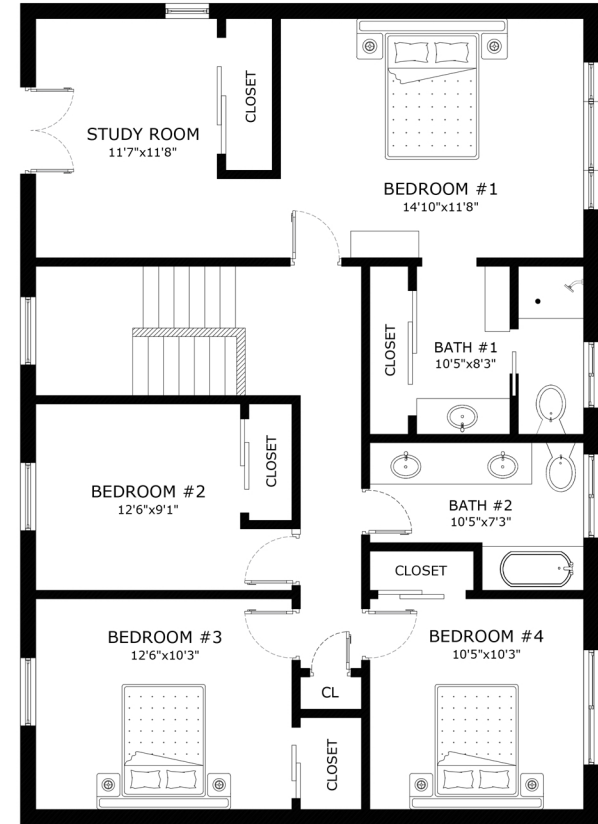

ADDRESS: 2650 Wexford Ave South San Francisco, CA 94080.

FIRST FLOOR

SECOND FLOOR