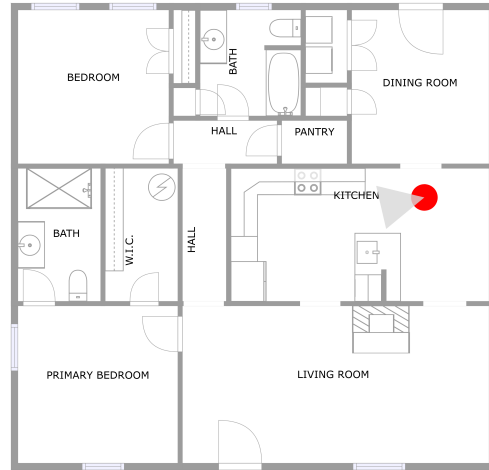

# 1307 Beirne Avenue Northeast, Lincoln Mill, Huntsville, Madison County, Alabama, United

Room number	Room name	Room area	Room Dimensions
1	Living Room	265 sq. ft	22'8" x 11'8"
2	Primary Bedroom	138 sq. ft	11'10" x 11'8"
3	W.i.c.	53 sq. ft	5'5" x 9'10"
4	Bedroom	128 sq. ft	11'2" x 11'5"
5	No Space	No dimensions	No dimensions
6	Kitchen	188 sq. ft	19'1" x 9'10"

# 1307 Beirne Avenue Northeast, Lincoln Mill, Huntsville, Madison County, Alabama, United

W.I.C. (3)

Floor 1 / 53 sq. ft

BEDROOM (4)

Floor 1 / 128 sq. ft

# 1307 Beirne Avenue Northeast, Lincoln Mill, Huntsville, Madison County, Alabama, United

No space (5)

Floor 1 / No dimensions

KITCHEN (6)

Floor 1 / 188 sq. ft

# 1307 Beirne Avenue Northeast, Lincoln Mill, Huntsville, Madison County, Alabama, United

**KITCHEN (6)**  
Floor 1 / 188 sq. ft

**KITCHEN (6)**  
Floor 1 / 188 sq. ft