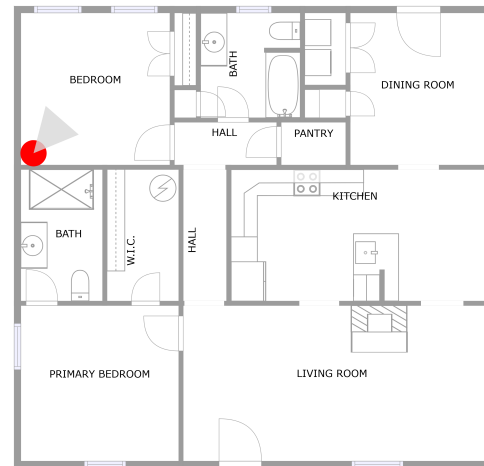

# 1307 Beirne Avenue Northeast, Lincoln Mill, Huntsville, Madison County, Alabama, United

Room number	Room name	Room area	Room Dimensions
1	Living Room	265 sq. ft	22'8" x 11'8"
2	Primary Bedroom	138 sq. ft	11'10" x 11'8"
3	W.i.c.	53 sq. ft	5'5" x 9'10"
4	Bedroom	128 sq. ft	11'2" x 11'5"
5	No Space	No dimensions	No dimensions
6	Kitchen	188 sq. ft	19'1" x 9'10"

# 1307 Beirne Avenue Northeast, Lincoln Mill, Huntsville, Madison County, Alabama, United

LIVING ROOM (1)

Floor 1 / 265 sq. ft

PRIMARY BEDROOM (2)

Floor 1 / 138 sq. ft

# 1307 Beirne Avenue Northeast, Lincoln Mill, Huntsville, Madison County, Alabama, United

W.I.C. (3)

Floor 1 / 53 sq. ft

BEDROOM (4)

Floor 1 / 128 sq. ft

# 1307 Beirne Avenue Northeast, Lincoln Mill, Huntsville, Madison County, Alabama, United

No space (5)

Floor 1 / No dimensions

KITCHEN (6)

Floor 1 / 188 sq. ft