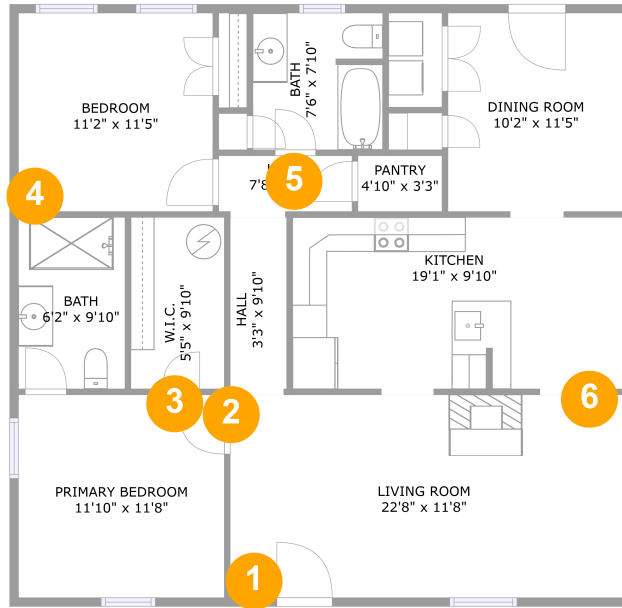

# 1307 Beirne Avenue Northeast, Lincoln Mill, Huntsville, Madison County, Alabama, United

Room number	Room name	Room area	Room Dimensions
1	Living Room	265 sq. ft	22'8" x 11'8"
2	Primary Bedroom	138 sq. ft	11'10" x 11'8"
3	W.i.c.	53 sq. ft	5'5" x 9'10"
4	Bedroom	128 sq. ft	11'2" x 11'5"
5	No Space	No dimensions	No dimensions
6	Kitchen	188 sq. ft	19'1" x 9'10"

# 1307 Beirne Avenue Northeast, Lincoln Mill, Huntsville, Madison County, Alabama, United

LIVING ROOM (1)

Floor 1 / 265 sq. ft

PRIMARY BEDROOM (2)

Floor 1 / 138 sq. ft

# 1307 Beirne Avenue Northeast, Lincoln Mill, Huntsville, Madison County, Alabama, United

W.I.C. (3)

Floor 1 / 53 sq. ft

BEDROOM (4)

Floor 1 / 128 sq. ft

# 1307 Beirne Avenue Northeast, Lincoln Mill, Huntsville, Madison County, Alabama, United

**KITCHEN (6)**  
Floor 1 / 188 sq. ft

**KITCHEN (6)**  
Floor 1 / 188 sq. ft