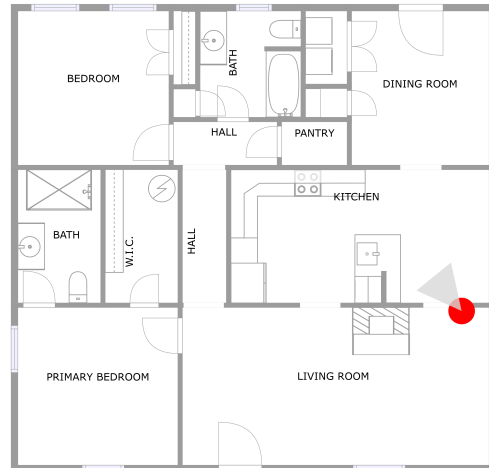

# 1307 Beirne Avenue Northeast, Lincoln Mill, Huntsville, Madison County, Alabama, United

Room number	Room name	Room area	Room Dimensions
1	Living Room	265 sq. ft	22'8" x 11'8"
2	Primary Bedroom	138 sq. ft	11'10" x 11'8"
3	W.i.c.	53 sq. ft	5'5" x 9'10"
4	Bedroom	128 sq. ft	11'2" x 11'5"
5	No Space	No dimensions	No dimensions
6	Kitchen	188 sq. ft	19'1" x 9'10"

# 1307 Beirne Avenue Northeast, Lincoln Mill, Huntsville, Madison County, Alabama, United

W.I.C. (3)

Floor 1 / 53 sq. ft

BEDROOM (4)

Floor 1 / 128 sq. ft

# 1307 Beirne Avenue Northeast, Lincoln Mill, Huntsville, Madison County, Alabama, United

No space (5)

Floor 1 / No dimensions

KITCHEN (6)

Floor 1 / 188 sq. ft

# 1307 Beirne Avenue Northeast, Lincoln Mill, Huntsville, Madison County, Alabama, United

**KITCHEN (6)**  
Floor 1 / 188 sq. ft

**KITCHEN (6)**  
Floor 1 / 188 sq. ft