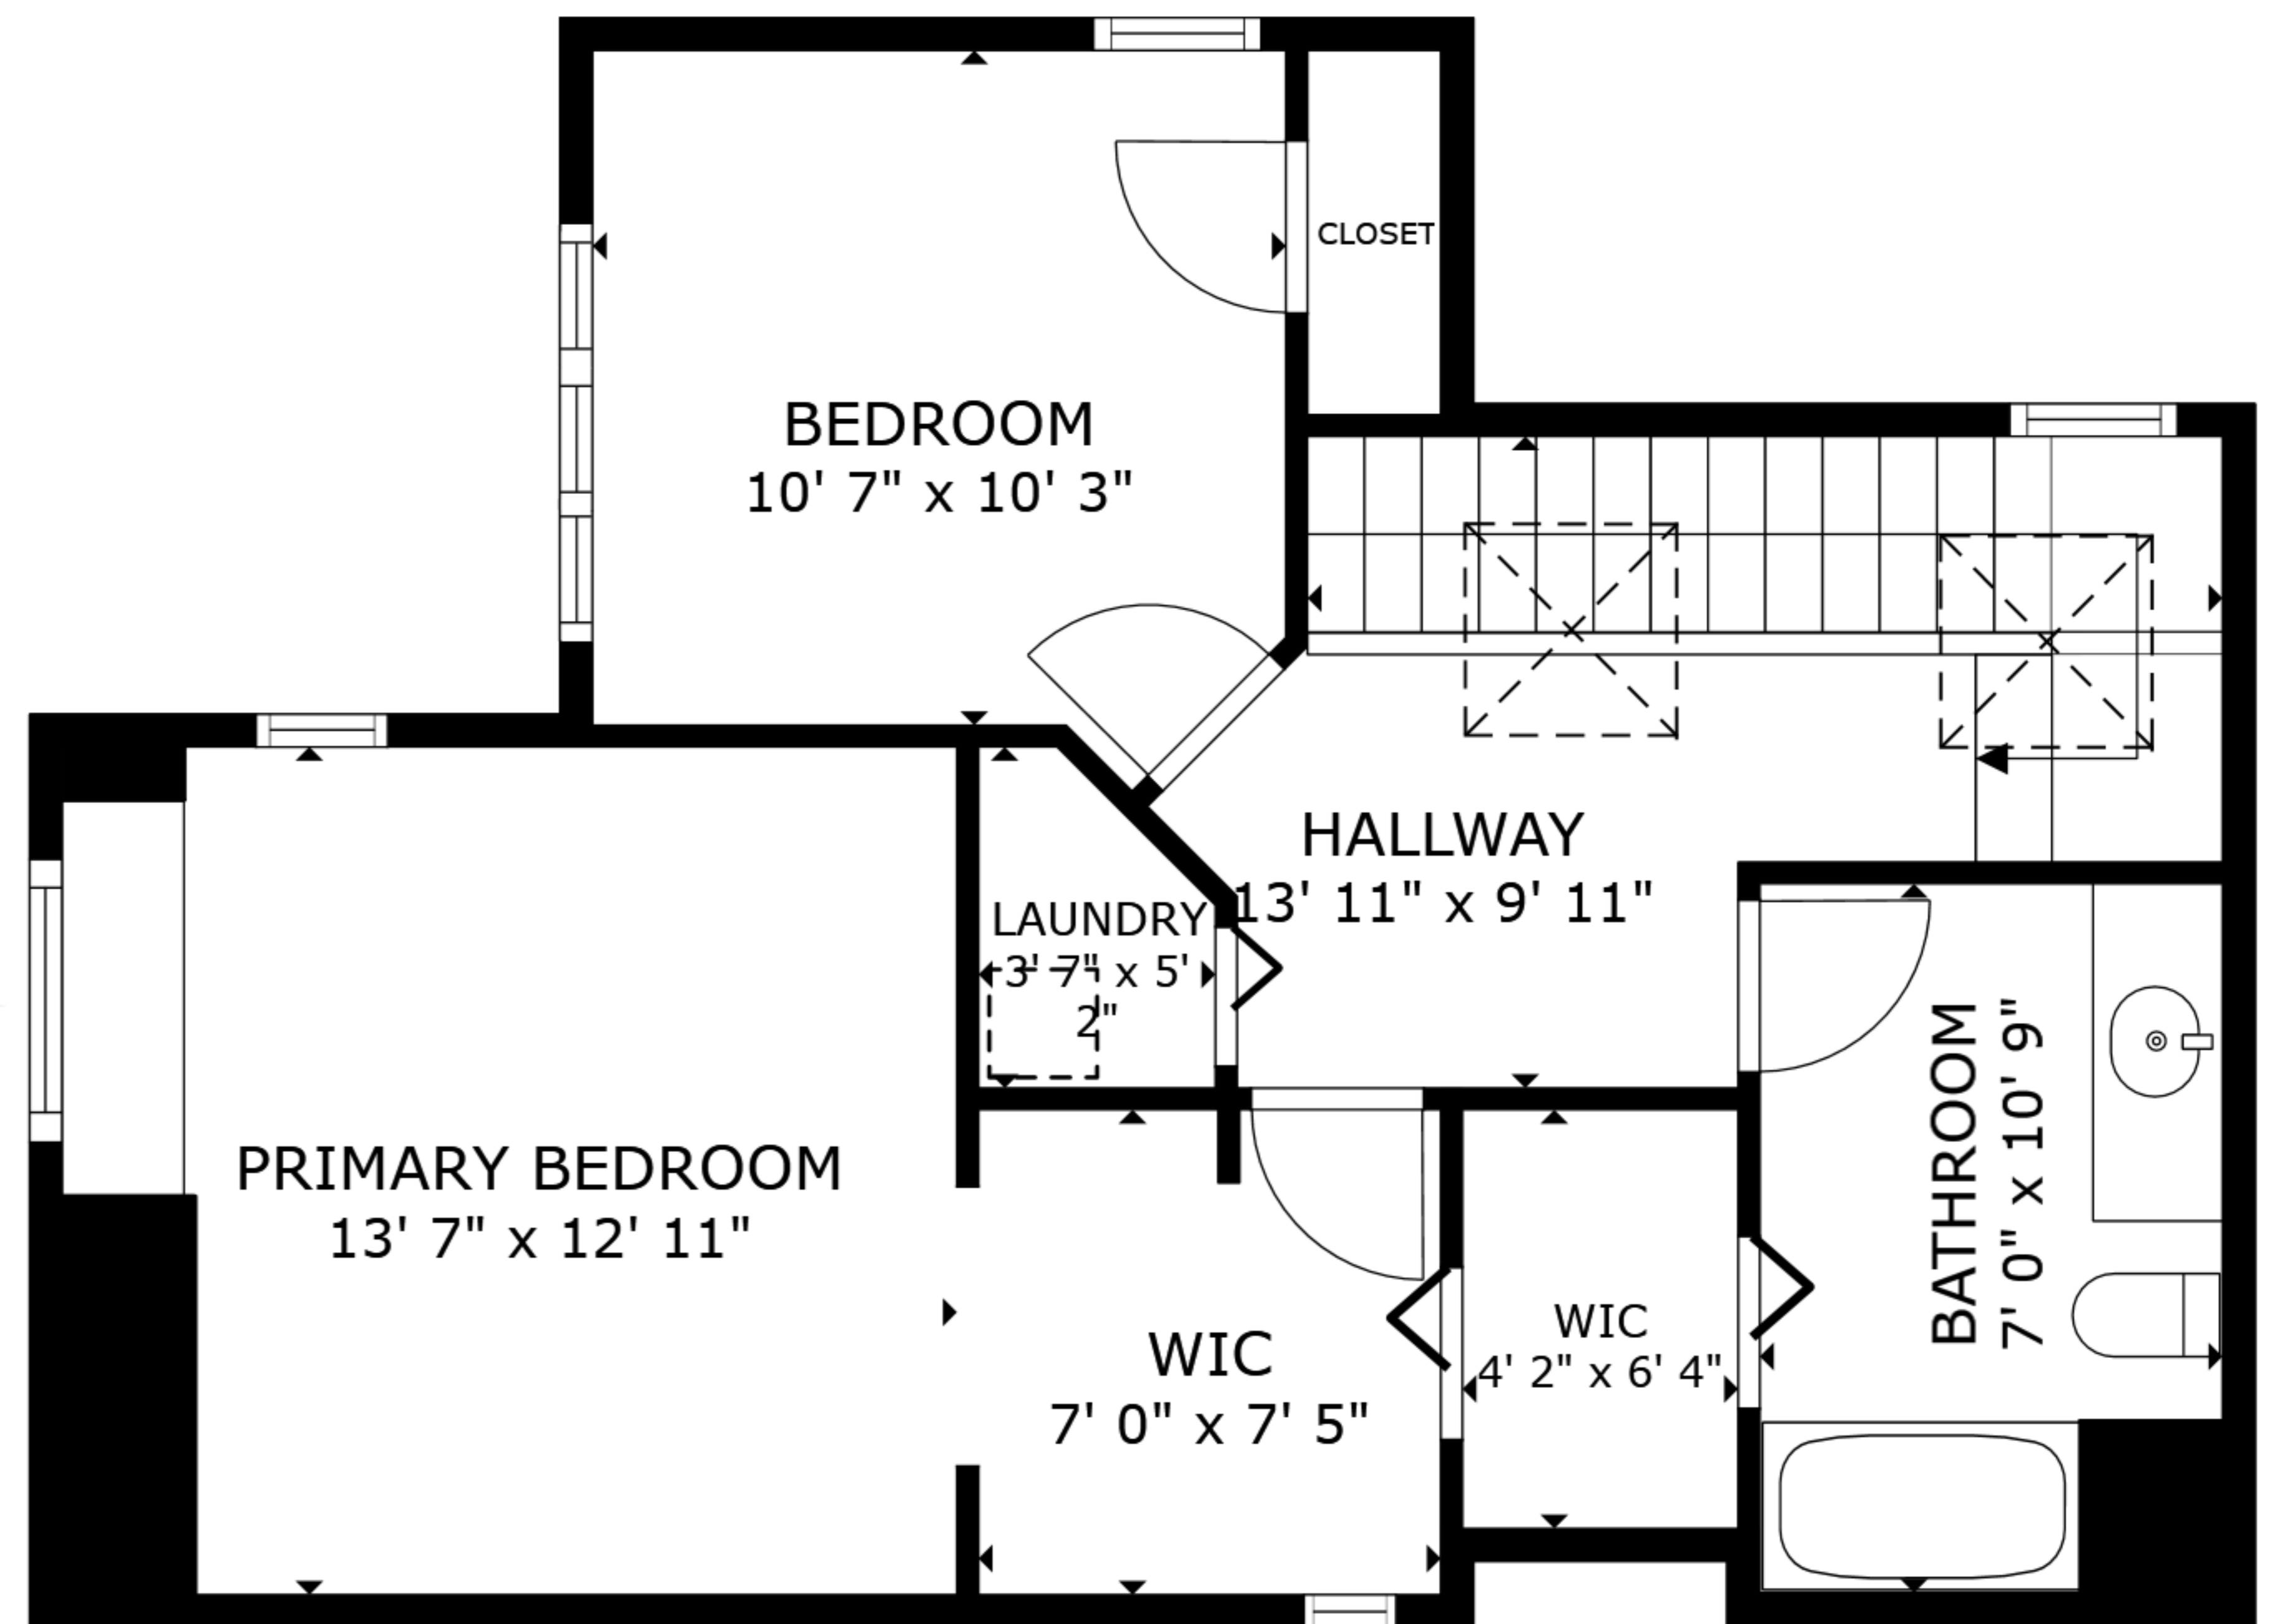

FLOOR 1

FLOOR 2

GROSS INTERNAL AREA
 FLOOR 1 567 sq.ft. FLOOR 2 611 sq.ft.
 EXCLUDED AREAS : VERANDA 42 sq.ft.
 TOTAL : 1,178 sq.ft.

SIZES AND DIMENSIONS ARE APPROXIMATE, ACTUAL MAY VARY.