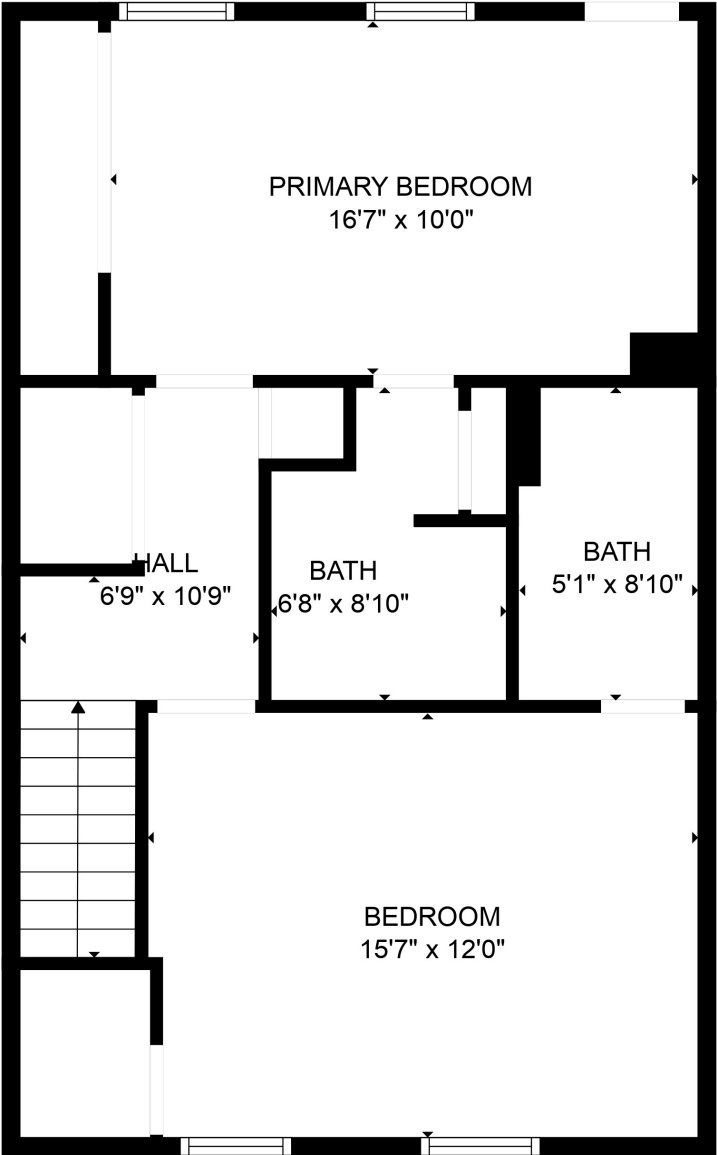

FLOOR 1

FLOOR 2

Total scanned area: 1320 sq. ft

SIZES AND DIMENSIONS ARE APPROXIMATE. ACTUAL MAY VARY.

Total scanned area: 1320 sq. ft

SIZES AND DIMENSIONS ARE APPROXIMATE. ACTUAL MAY VARY.

Total scanned area: 1320 sq. ft

SIZES AND DIMENSIONS ARE APPROXIMATE. ACTUAL MAY VARY.