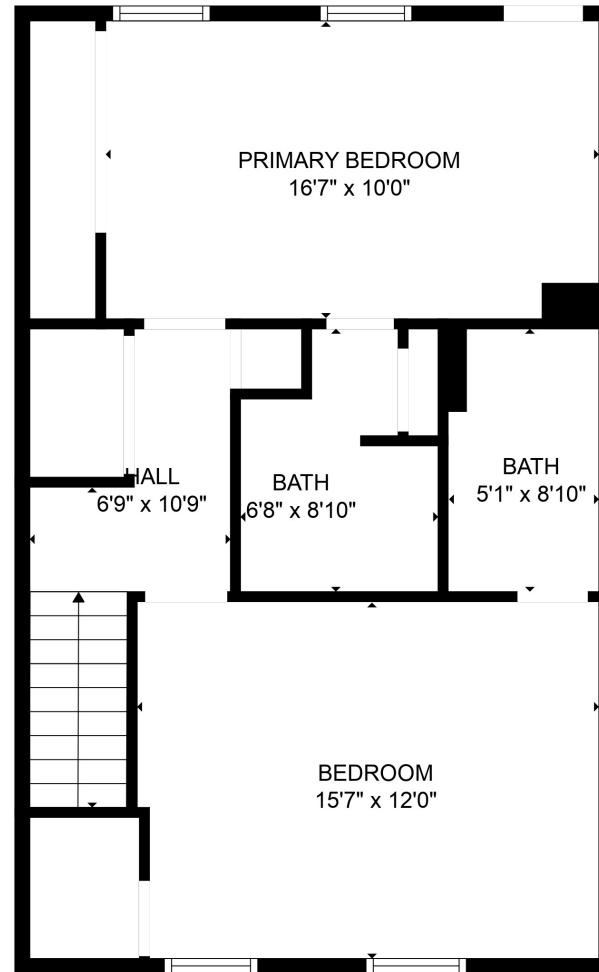

FLOOR 1

FLOOR 2

Total scanned area: 1320 sq. ft

SIZES AND DIMENSIONS ARE APPROXIMATE. ACTUAL MAY VARY.

Total scanned area: 1320 sq. ft

SIZES AND DIMENSIONS ARE APPROXIMATE. ACTUAL MAY VARY.

Total scanned area: 1320 sq. ft

SIZES AND DIMENSIONS ARE APPROXIMATE. ACTUAL MAY VARY.