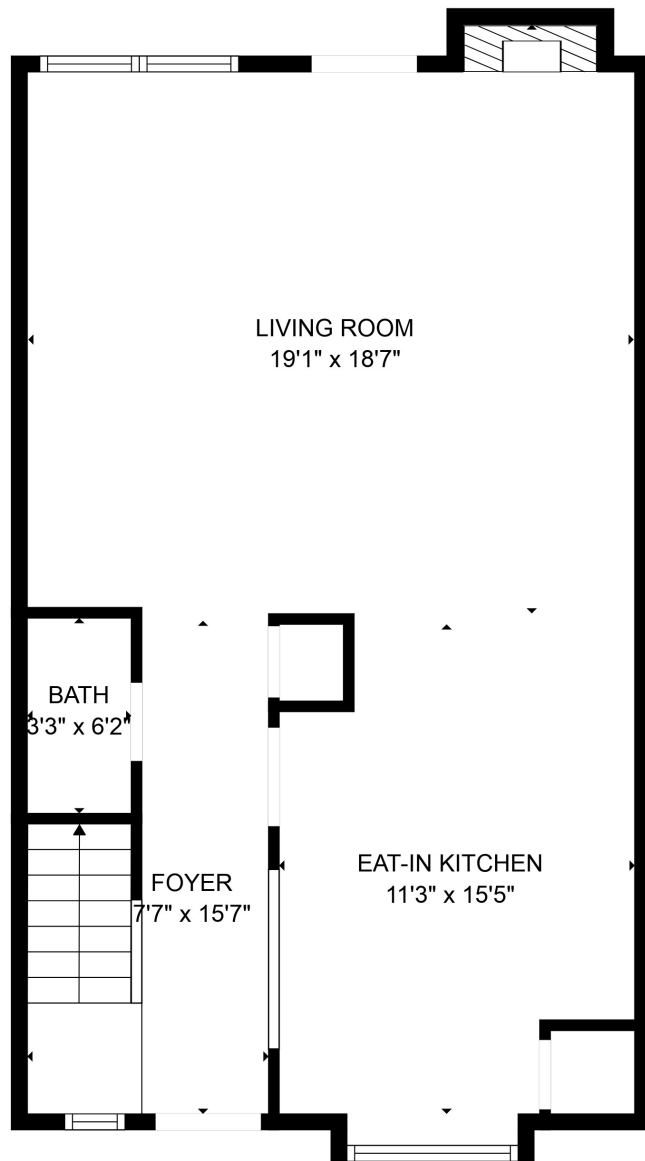

FLOOR 1

FLOOR 2

Total scanned area: 1320 sq. ft

SIZES AND DIMENSIONS ARE APPROXIMATE. ACTUAL MAY VARY.

Total scanned area: 1320 sq. ft

SIZES AND DIMENSIONS ARE APPROXIMATE. ACTUAL MAY VARY.

Total scanned area: 1320 sq. ft

SIZES AND DIMENSIONS ARE APPROXIMATE. ACTUAL MAY VARY.