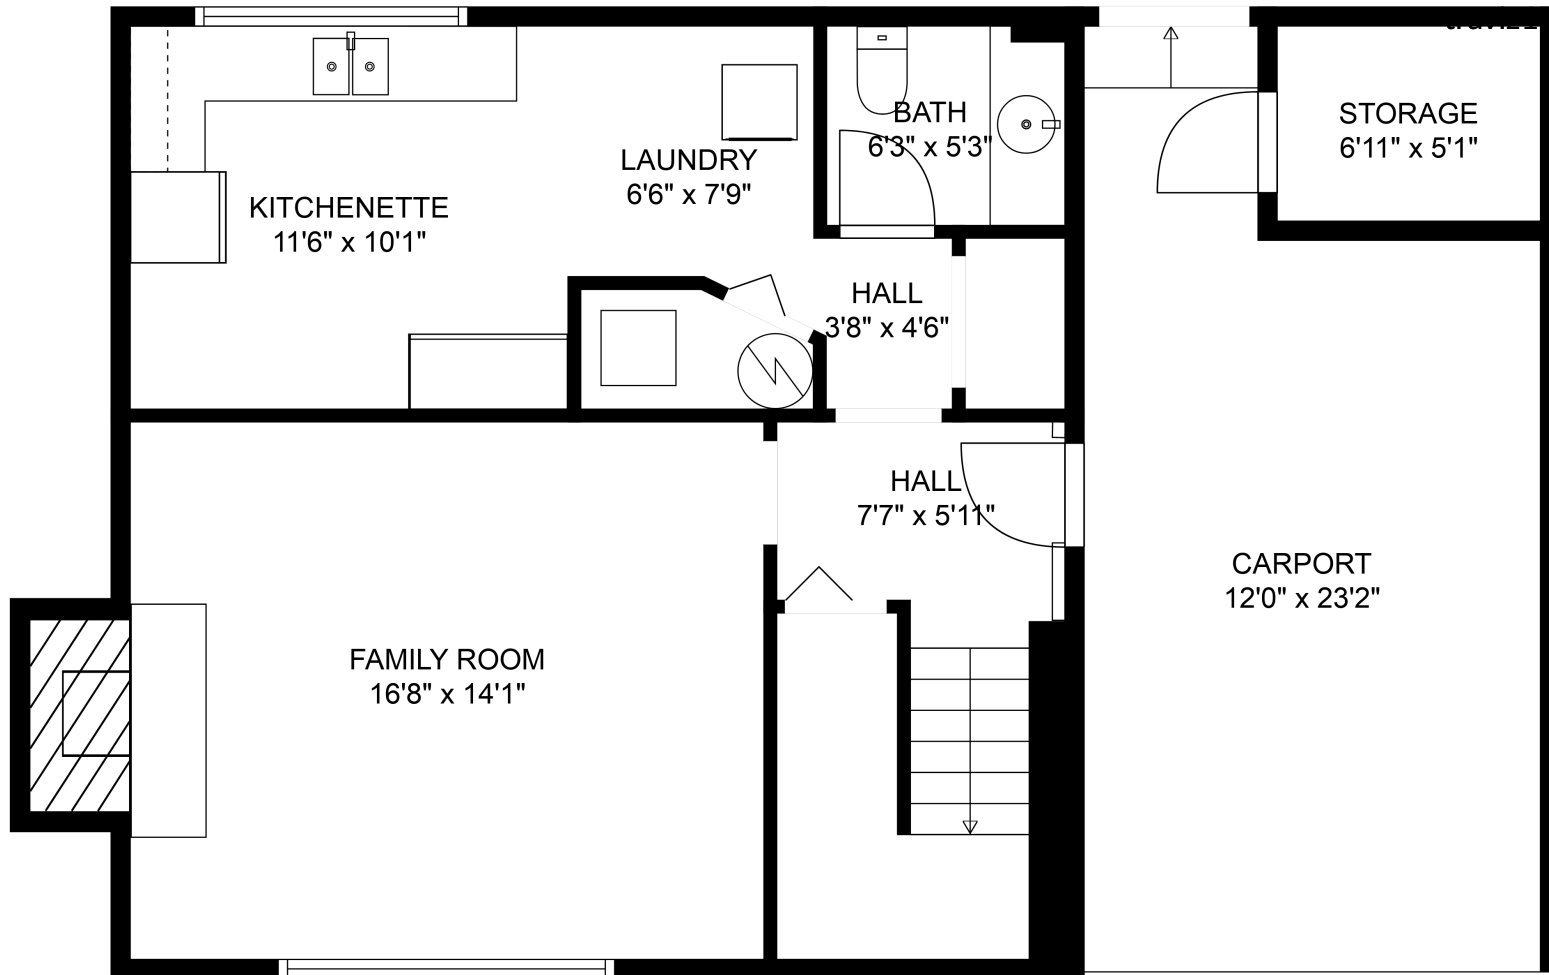

## Estimated Areas:

Main Floor: 1010 sq. ft  
Below Main: 688 sq. ft  
**Total: 1698 Sq. Ft**

## Estimated Areas:

Main Floor: 1010 sq. ft  
Below Main: 688 sq. ft  
Total: 1698 Sq. Ft