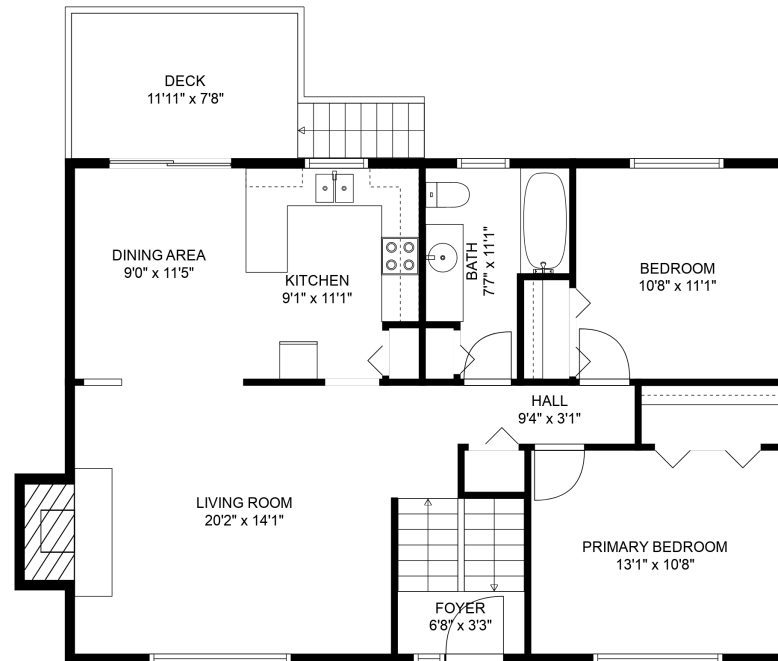

FLOOR 2

Estimated Areas:

Main Floor: 1010 sq. ft

Below Main: 688 sq. ft

Total: 1698 Sq. Ft