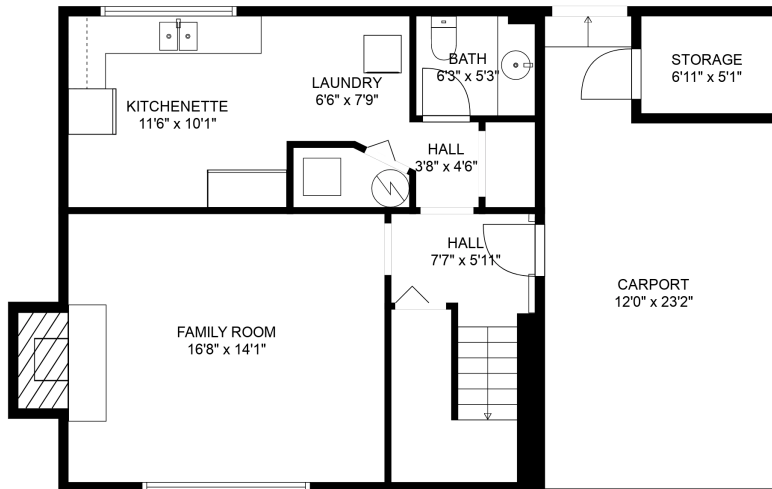

2550 Campbell Ave

Travis J. Taylor
604-996-2077
traviz177@gmail.com

FLOOR 1