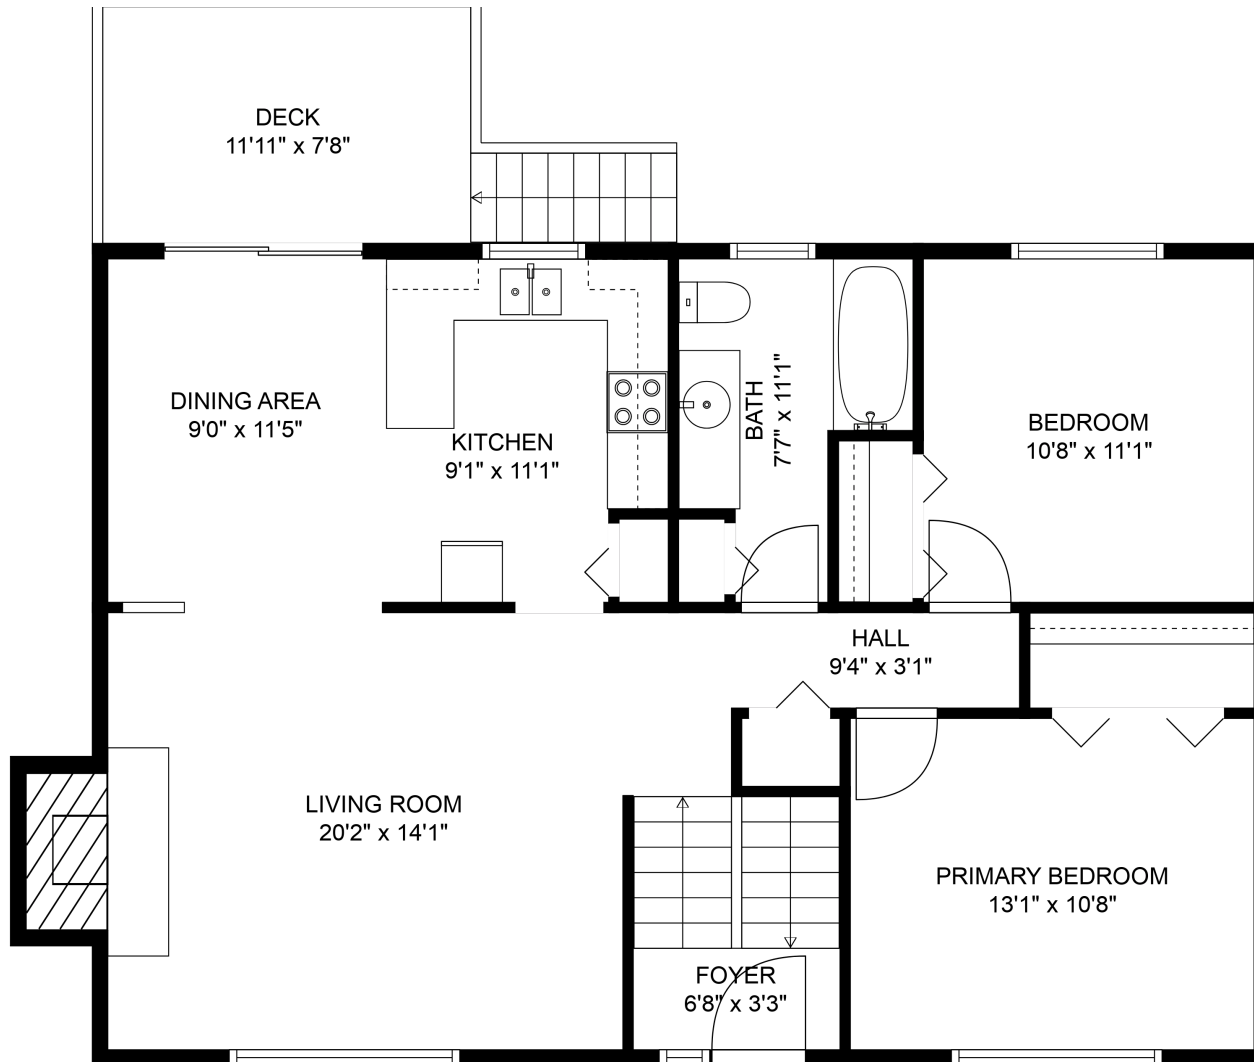

## Estimated Areas:

Main Floor: 1010 sq. ft  
Below Main: 688 sq. ft  
**Total: 1698 Sq. Ft**

## Estimated Areas:

Main Floor: 1010 sq. ft  
Below Main: 688 sq. ft  
Total: 1698 Sq. Ft