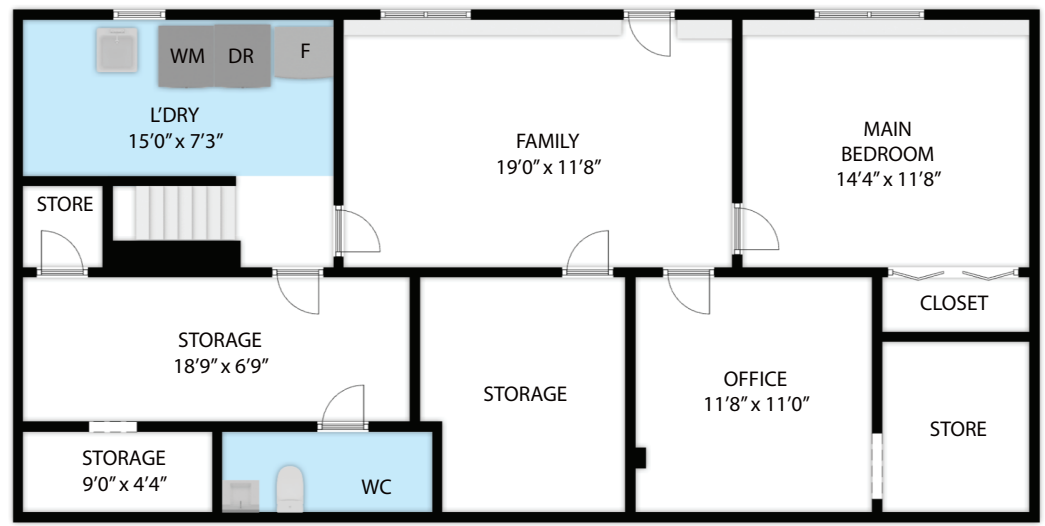

**FIRST FLOOR**

**BASEMENT**

5213 Odana Road, Madison 53711

TOTAL APPROX. FLOOR AREA 2,196 SQ.FT

Whilst every attempt has been made to ensure the accuracy of the floor plan contained here, measurements of doors, windows, rooms and any other items are approximate and no responsibility is taken for any error, omission, or misstatement. This plan is for illustrative purposes only and should be used as such by any prospective purchaser.