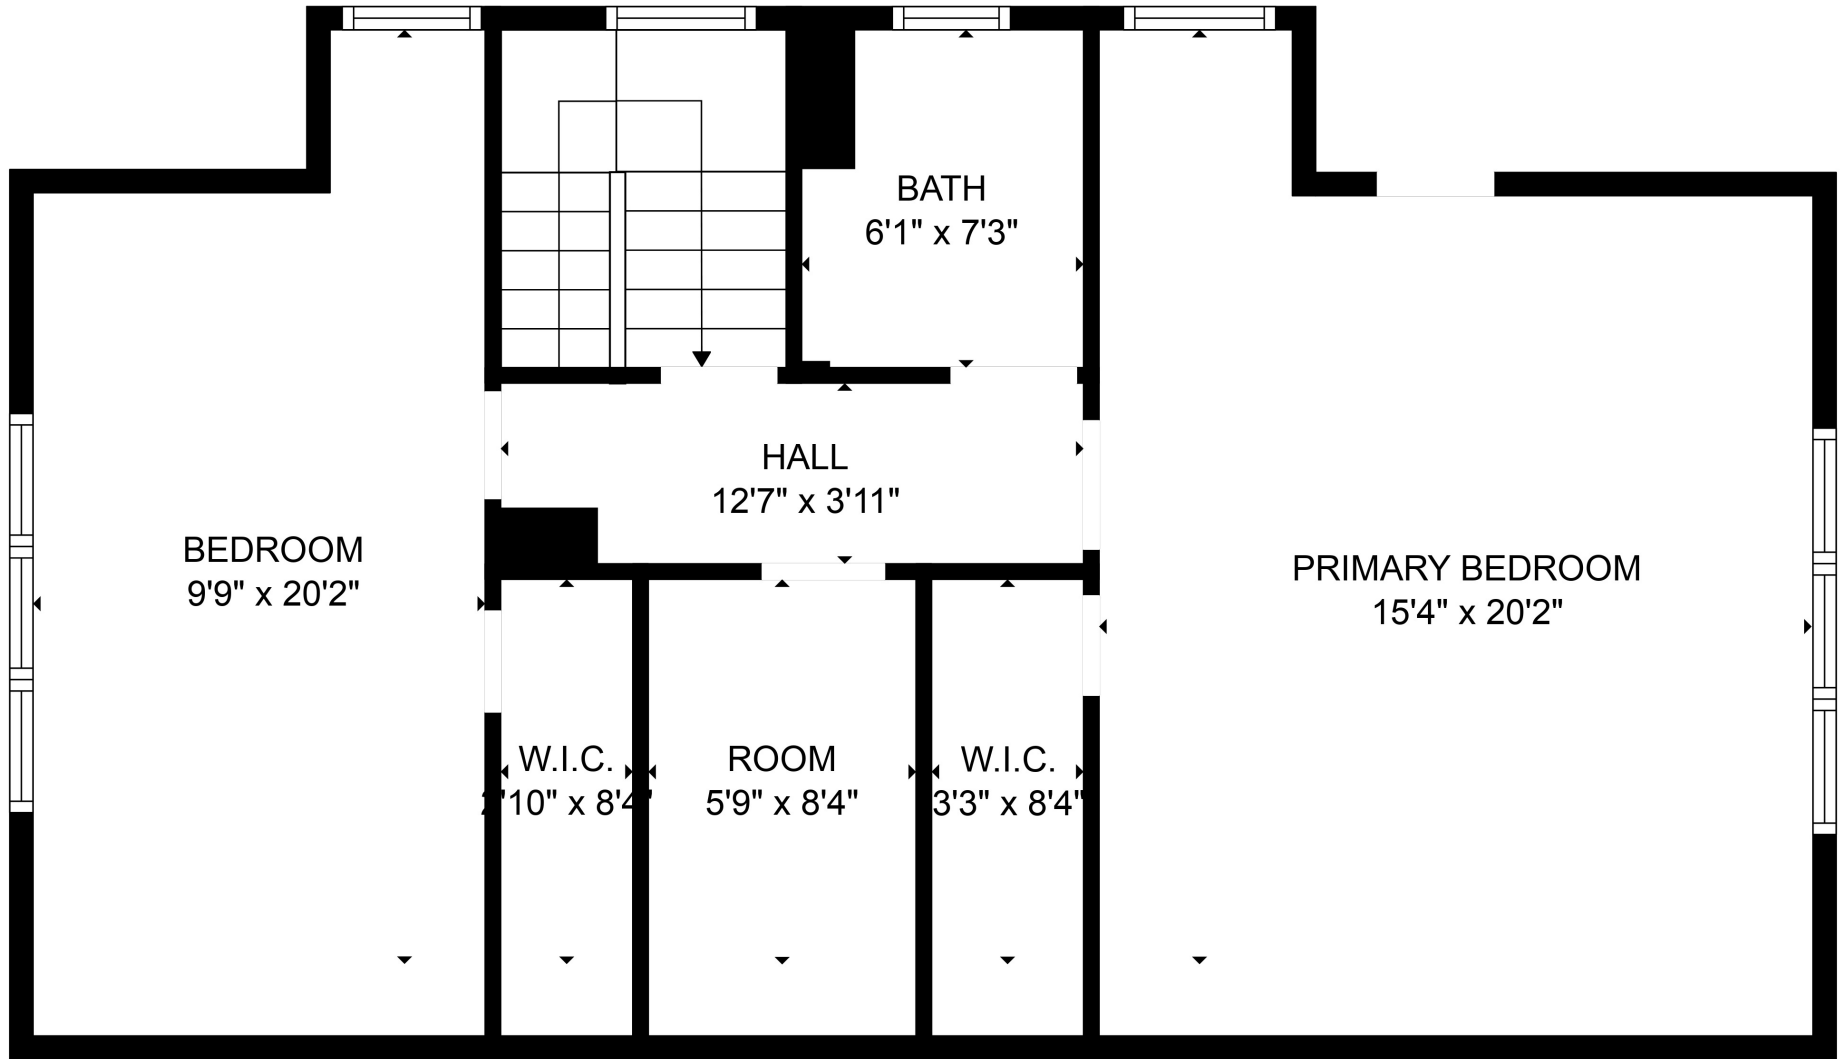

**TOTAL: 2485 sq. ft**

Below Ground: 454 sq. ft, FLOOR 2: 1350 sq. ft, FLOOR 3: 681 sq. ft  
 EXCLUDED AREAS: ROOM: 63 sq. ft, RECREATION ROOM: 201 sq. ft, HALL: 176 sq. ft,  
 GYM: 115 sq. ft, LOW CEILING: 88 sq. ft

MEASUREMENTS ARE CALCULATED BY CUBICASA TECHNOLOGY. DEEMED HIGHLY RELIABLE BUT NOT GUARANTEED.

**TOTAL: 2485 sq. ft**

Below Ground: 454 sq. ft, FLOOR 2: 1350 sq. ft, FLOOR 3: 681 sq. ft  
EXCLUDED AREAS: ROOM: 63 sq. ft, RECREATION ROOM: 201 sq. ft, HALL: 176 sq. ft,  
GYM: 115 sq. ft, LOW CEILING: 88 sq. ft