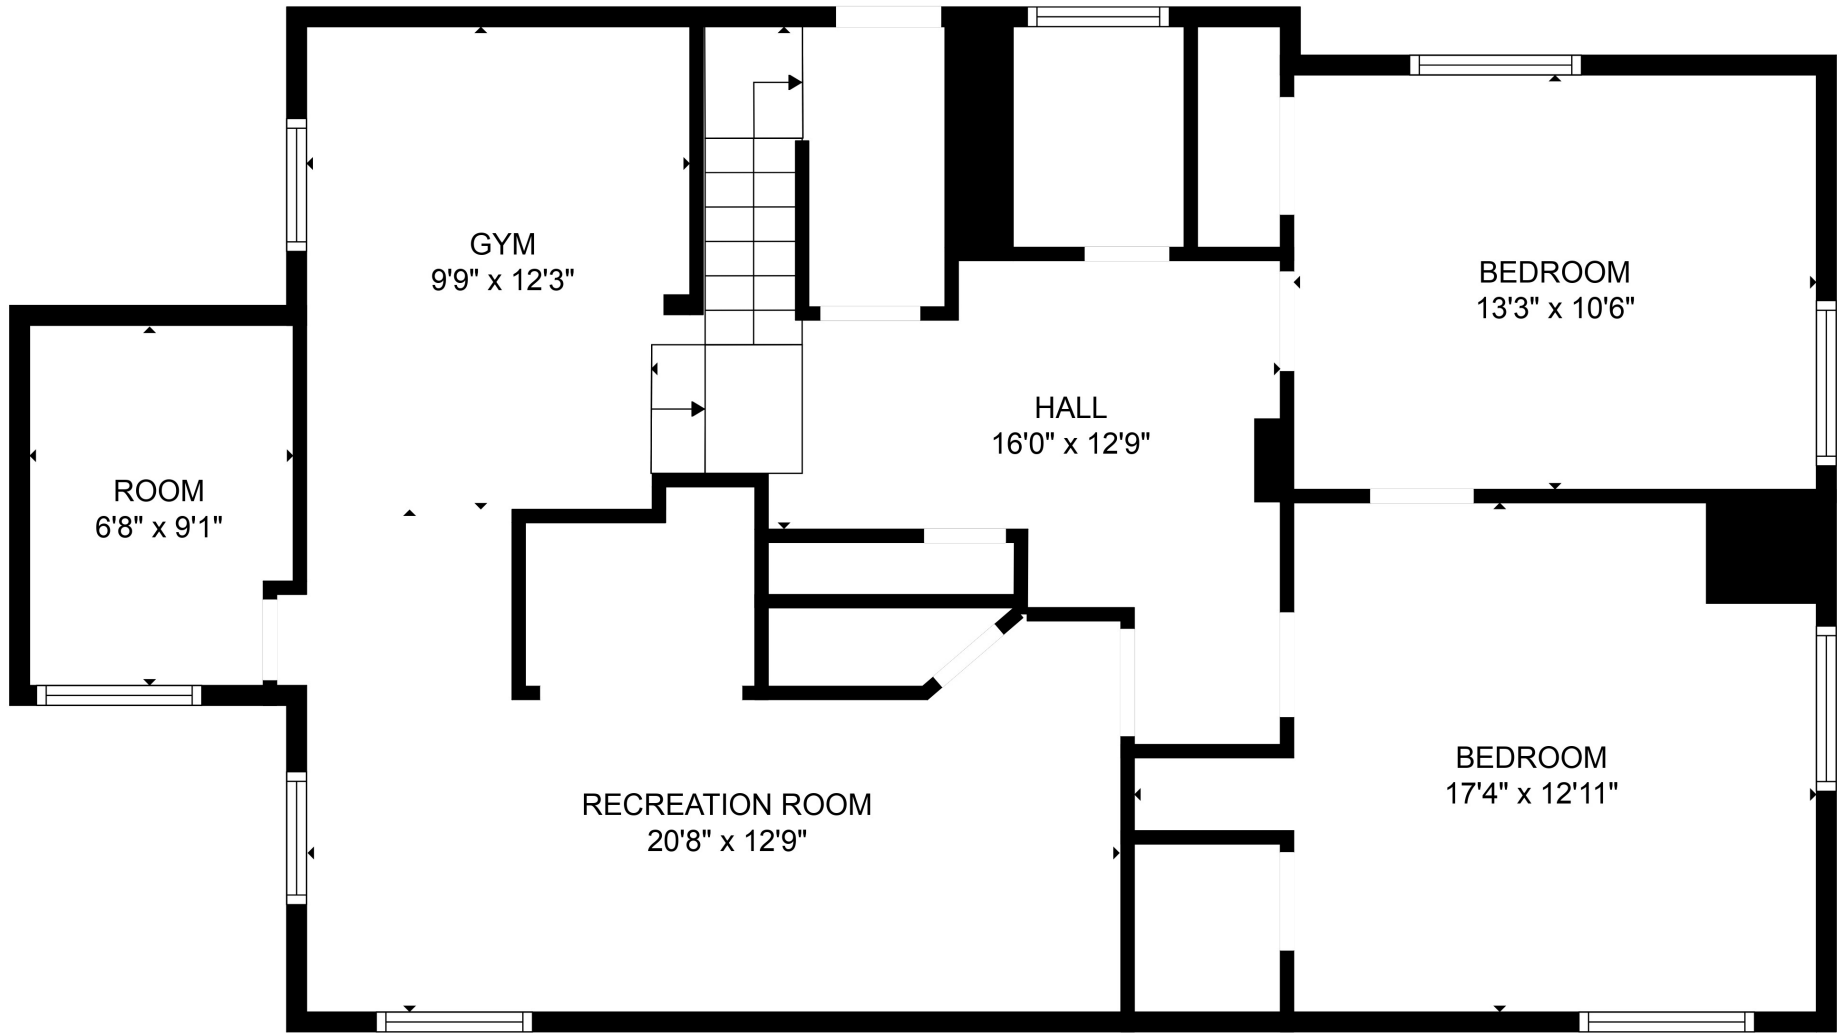

**TOTAL: 2485 sq. ft**

Below Ground: 454 sq. ft, FLOOR 2: 1350 sq. ft, FLOOR 3: 681 sq. ft  
 EXCLUDED AREAS: ROOM: 63 sq. ft, RECREATION ROOM: 201 sq. ft, HALL: 176 sq. ft,  
 GYM: 115 sq. ft, LOW CEILING: 88 sq. ft

MEASUREMENTS ARE CALCULATED BY CUBICASA TECHNOLOGY. DEEMED HIGHLY RELIABLE BUT NOT GUARANTEED.

**TOTAL: 2485 sq. ft**

Below Ground: 454 sq. ft, FLOOR 2: 1350 sq. ft, FLOOR 3: 681 sq. ft  
EXCLUDED AREAS: ROOM: 63 sq. ft, RECREATION ROOM: 201 sq. ft, HALL: 176 sq. ft,  
GYM: 115 sq. ft, LOW CEILING: 88 sq. ft