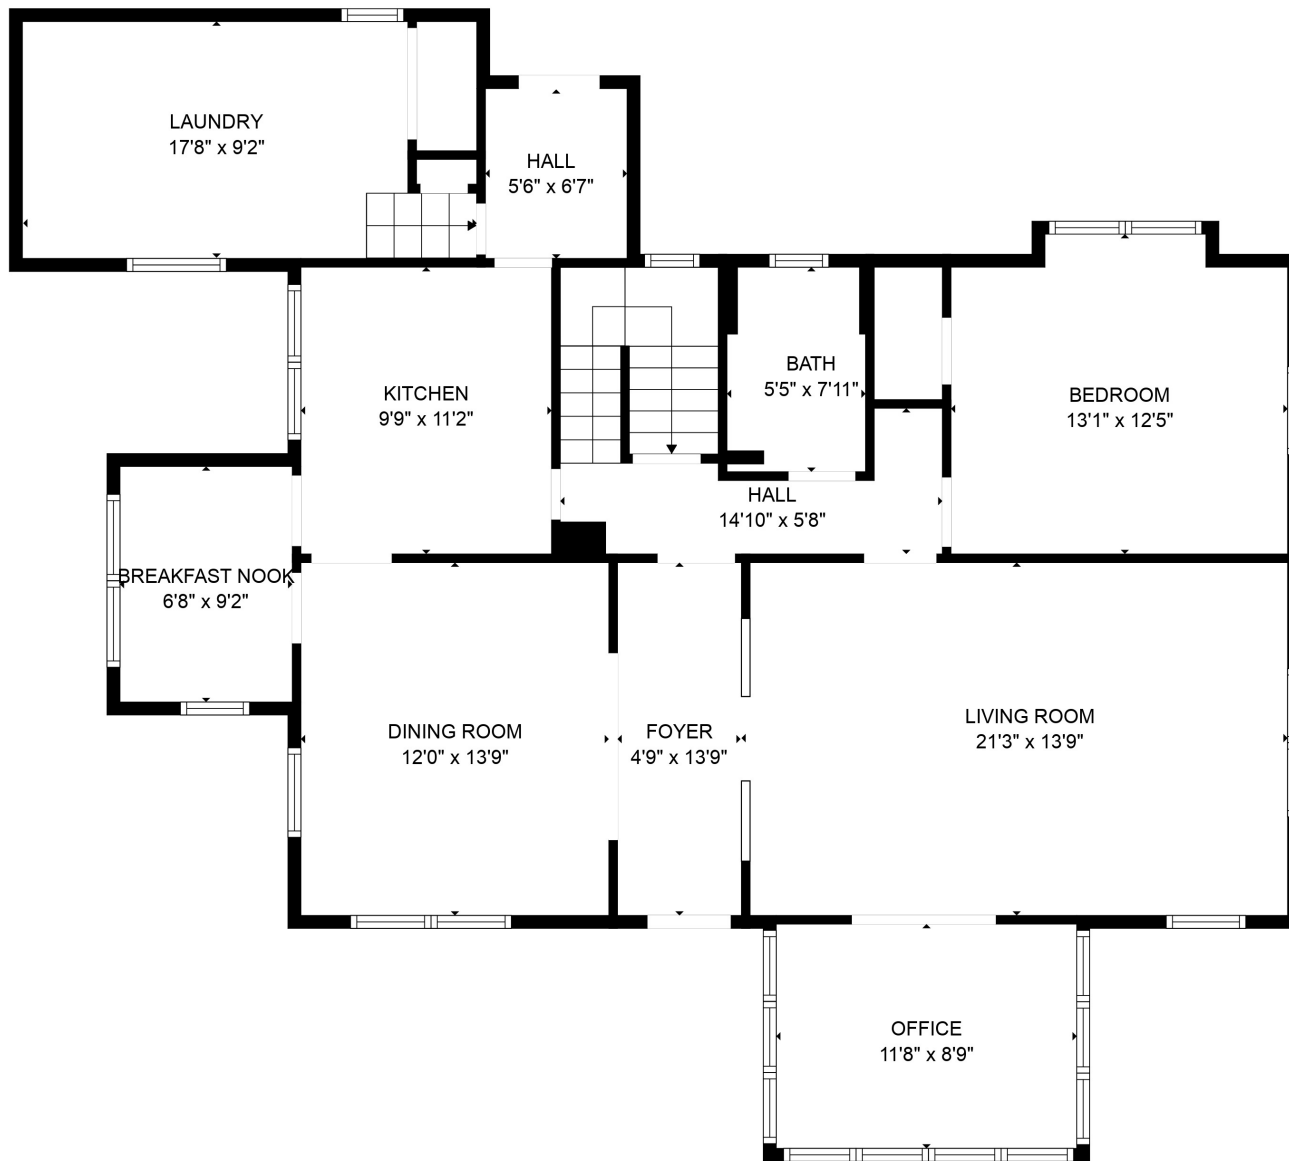

**TOTAL: 2485 sq. ft**

Below Ground: 454 sq. ft, FLOOR 2: 1350 sq. ft, FLOOR 3: 681 sq. ft  
 EXCLUDED AREAS: ROOM: 63 sq. ft, RECREATION ROOM: 201 sq. ft, HALL: 176 sq. ft,  
 GYM: 115 sq. ft, LOW CEILING: 88 sq. ft

MEASUREMENTS ARE CALCULATED BY CUBICASA TECHNOLOGY. DEEMED HIGHLY RELIABLE BUT NOT GUARANTEED.

**TOTAL: 2485 sq. ft**

Below Ground: 454 sq. ft, FLOOR 2: 1350 sq. ft, FLOOR 3: 681 sq. ft  
EXCLUDED AREAS: ROOM: 63 sq. ft, RECREATION ROOM: 201 sq. ft, HALL: 176 sq. ft,  
GYM: 115 sq. ft, LOW CEILING: 88 sq. ft