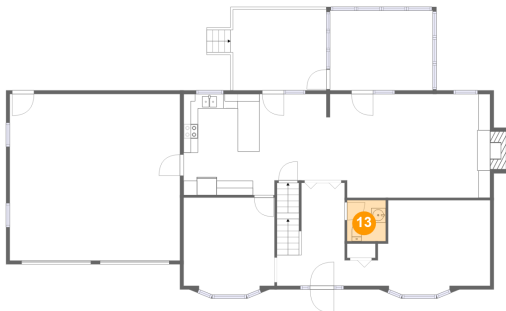

13 Floor 2 - Wc

Dimensions: 5'4" x 5'8"
Area: 30 sq. ft
Counted as Living Area: Yes

Heated: Yes
Finished: Yes
Enclosed: Yes
Contiguous: Yes
Permitted: Yes
Wet Space: Yes
Addition: No
Conversion: No