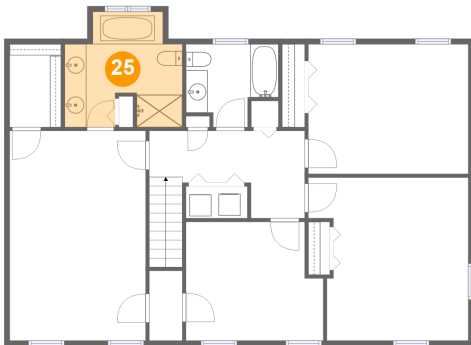

25 Floor 3 - Primary Bath

Dimensions: 10'10" x 10'8"
Area: 96 sq. ft
Counted as Living Area:
Yes

Heated: Yes
Finished: Yes
Enclosed: Yes
Contiguous:
Yes
Permitted: Yes
Wet Space: Yes
Addition: No
Conversion: No