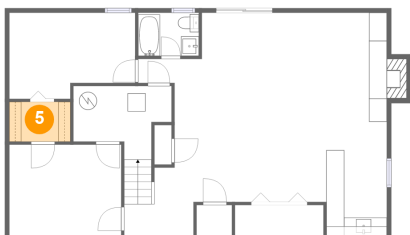

Dimensions: 6'10" x 4'5"
Area: 30 sq. ft
Counted as Living Area:
Yes

Heated: Yes
Finished: Yes
Enclosed: Yes
Contiguous:
Yes
Permitted: Yes
Wet Space: No
Addition: No
Conversion: No