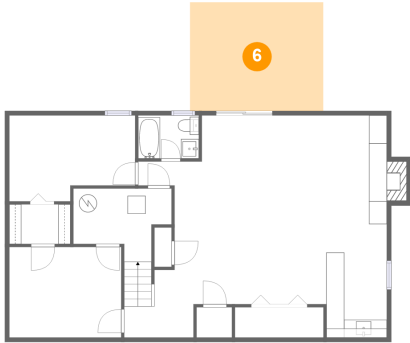

5363 Chaucers Court, Canterbury Park, Cave Spring, Roanoke, Roanoke County, Virginia,

6 Floor 1 - Patio

Dimensions: 14'11" x 12'1"
Area: 181 sq. ft
Counted as Living Area: No

Heated: No
Finished: Yes
Enclosed: No
Contiguous: Yes
Permitted: Yes
Wet Space: No
Addition: No
Conversion: No

7 Floor 1 - Bedroom