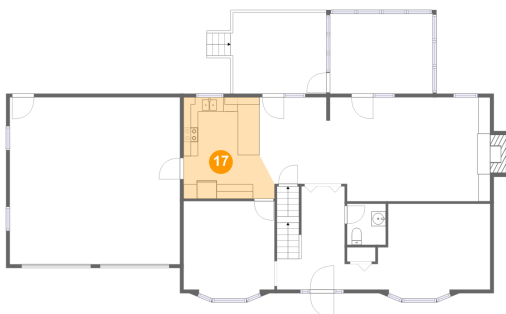

17 Floor 2 - Kitchen

Dimensions: 12'6" x 13'11"
Area: 154 sq. ft
Counted as Living Area: Yes

Heated: Yes
Finished: Yes
Enclosed: Yes
Contiguous: Yes
Permitted: Yes
Wet Space: No
Addition: No
Conversion: No