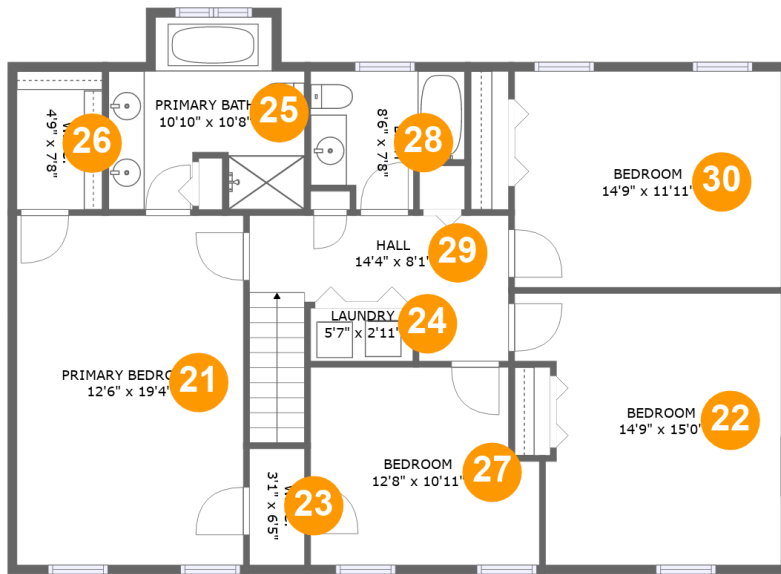

5363 Chaucers Court, Canterbury Park, Cave Spring, Roanoke, Roanoke County, Virginia,

Room Dimensions

Floor 1

Total sqft: 1309

Living area: 1044

#	Room name	Dimensions	Area (sqft)	Counted as Living Area
1	Recreation Room	27'10" x 21'1"	463 sq. ft	Yes
2	Electrical Room	11'0" x 8'2"	72 sq. ft	No
3	Bath	6'9" x 4'10"	33 sq. ft	Yes
4	Hall	7'9" x 7'7"	54 sq. ft	Yes
5	W.i.c.	6'10" x 4'5"	30 sq. ft	Yes
6	Patio	14'11" x 12'1"	181 sq. ft	No
7	Bedroom	14'0" x 9'7"	122 sq. ft	Yes
8	Room	12'6" x 10'1"	127 sq. ft	Yes
9	Wet Bar	6'9" x 9'6"	64 sq. ft	Yes

5363 Chaucers Court, Canterbury Park, Cave Spring, Roanoke, Roanoke County, Virginia,

Room Dimensions

Floor 2

Total sqft: 2142

Living area: 1184

#	Room name	Dimensions	Area (sqft)	Counted as Living Area
10	Living Room	15'6" x 11'9"	174 sq. ft	Yes
11	Screened Porch	14'2" x 10'11"	155 sq. ft	No
12	Garage	23'5" x 22'11"	537 sq. ft	No
13	Wc	5'4" x 5'8"	30 sq. ft	Yes
14	Breakfast Nook	9'9" x 11'10"	110 sq. ft	Yes
15	Porch	5'4" x 4'4"	23 sq. ft	No
16	Family Room	22'1" x 14'3"	321 sq. ft	Yes
17	Kitchen	12'6" x 13'11"	154 sq. ft	Yes
18	Deck	16'6" x 11'1"	154 sq. ft	No
19	Foyer	13'10" x 14'2"	146 sq. ft	Yes
20	Dining Room	12'6" x 12'2"	152 sq. ft	Yes

5363 Chaucers Court, Canterbury Park, Cave Spring, Roanoke, Roanoke County, Virginia,

Room Dimensions

Floor 3

Total sqft: 1244

Living area: 1244

#	Room name	Dimensions	Area (sqft)	Counted as Living Area
21	Primary Bedroom	12'6" x 19'4"	241 sq. ft	Yes
22	Bedroom	14'9" x 15'0"	198 sq. ft	Yes
23	W.i.c.	3'1" x 6'5"	20 sq. ft	Yes
24	Laundry	5'7" x 2'11"	17 sq. ft	Yes
25	Primary Bath	10'10" x 10'8"	96 sq. ft	Yes
26	W.i.c.	4'9" x 7'8"	36 sq. ft	Yes
27	Bedroom	12'8" x 10'11"	129 sq. ft	Yes
28	Bath	8'6" x 7'8"	54 sq. ft	Yes
29	Hall	14'4" x 8'1"	108 sq. ft	Yes
30	Bedroom	14'9" x 11'11"	176 sq. ft	Yes