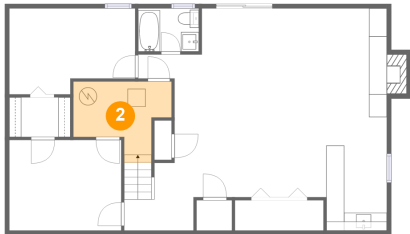

Dimensions: 11'0" x 8'2"
Area: 72 sq. ft
Counted as Living Area: No

Heated: No
Finished: No
Enclosed: Yes
Contiguous: Yes
Permitted: Yes
Wet Space: No
Addition: No
Conversion: No