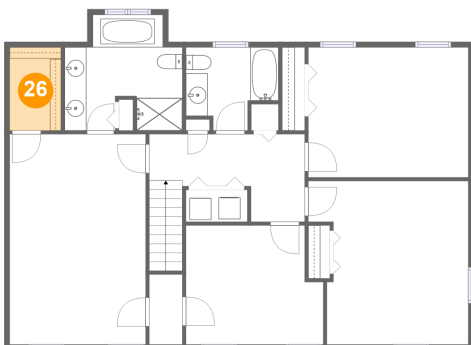

26 Floor 3 - W.i.c.

Dimensions: 4'9" x 7'8"
Area: 36 sq. ft
Counted as Living Area:
Yes

Heated: Yes
Finished: Yes
Enclosed: Yes
Contiguous:
Yes
Permitted: Yes
Wet Space: No
Addition: No
Conversion: No