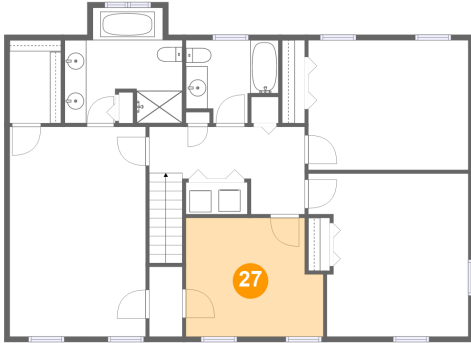

5363 Chaucers Court, Canterbury Park, Cave Spring, Roanoke, Roanoke County, Virginia,

27 Floor 3 - Bedroom

Dimensions: 12'8" x 10'11"
Area: 129 sq. ft
Counted as Living Area:
Yes

Heated: Yes
Finished: Yes
Enclosed: Yes
Contiguous:
Yes
Permitted: Yes
Wet Space: No
Addition: No
Conversion: No