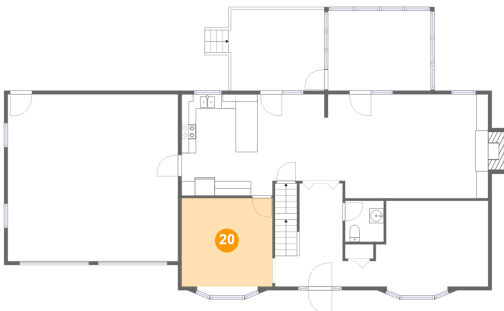

20 Floor 2 - Dining Room

Dimensions: 12'6" x 12'2"
Area: 152 sq. ft
Counted as Living Area: Yes

Heated: Yes
Finished: Yes
Enclosed: Yes
Contiguous: Yes
Permitted: Yes
Wet Space: No
Addition: No
Conversion: No