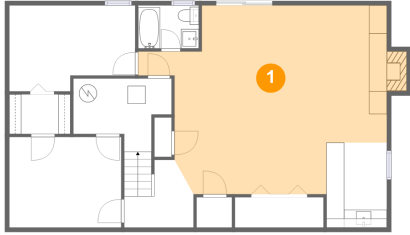

5363 Chaucers Court, Canterbury Park, Cave Spring, Roanoke, Roanoke County, Virginia,

1 Floor 1 - Recreation Room

Dimensions: 27'10" x 21'1"
Area: 463 sq. ft
Counted as Living Area:
Yes

Heated: Yes
Finished: Yes
Enclosed: Yes
Contiguous:
Yes
Permitted: Yes
Wet Space: No
Addition: No
Conversion: No

2 Floor 1 - Electrical Room