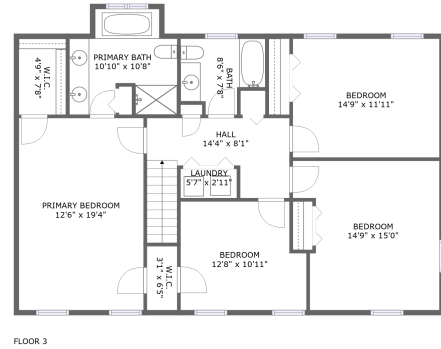

5363 Chaucers Court, Canterbury Park, Cave Spring, Roanoke, Roanoke County, Virginia,

Property Summary

1 garages   **5** bedrooms   **3** bathrooms   **1** half baths

3 floors   **3,472** Gross Living Area sqft   **4,695** total sqft