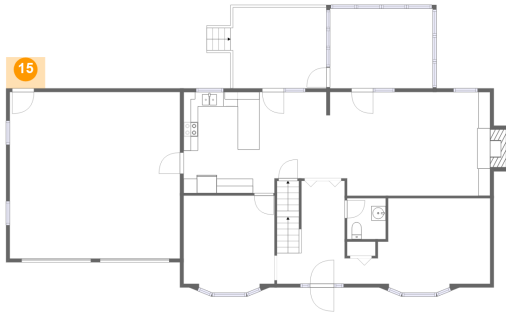

5363 Chaucers Court, Canterbury Park, Cave Spring, Roanoke, Roanoke County, Virginia,

15 Floor 2 - Porch

Dimensions: 5'4" x 4'4"
Area: 23 sq. ft
Counted as Living Area: No

Heated: No
Finished: Yes
Enclosed: No
Contiguous: Yes
Permitted: Yes
Wet Space: No
Addition: No
Conversion: No