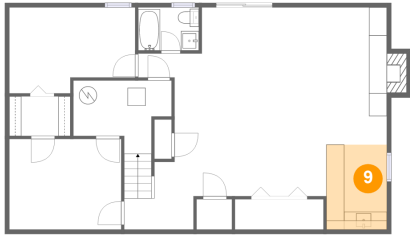

5363 Chaucers Court, Canterbury Park, Cave Spring, Roanoke, Roanoke County, Virginia,

9 Floor 1 - Wet Bar

Dimensions: 6'9" x 9'6"
Area: 64 sq. ft
Counted as Living Area:
Yes

Heated: Yes
Finished: Yes
Enclosed: Yes
Contiguous:
Yes
Permitted: Yes
Wet Space: No
Addition: No
Conversion: No