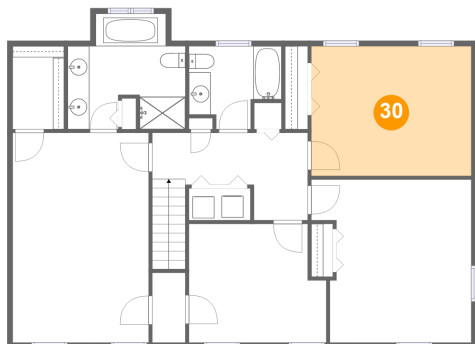

5363 Chaucers Court, Canterbury Park, Cave Spring, Roanoke, Roanoke County, Virginia,

30 Floor 3 - Bedroom

Dimensions: 14'9" x 11'11"
Area: 176 sq. ft
Counted as Living Area:
Yes

Heated: Yes
Finished: Yes
Enclosed: Yes
Contiguous:
Yes
Permitted: Yes
Wet Space: No
Addition: No
Conversion: No