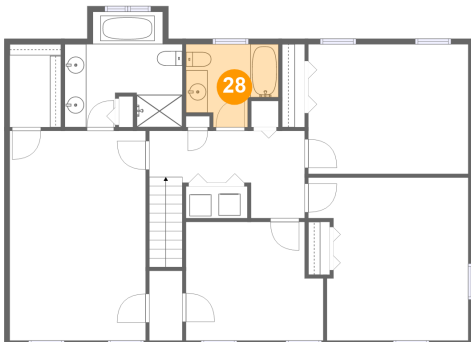

28 Floor 3 - Bath

Dimensions: 8'6" x 7'8"
Area: 54 sq. ft
Counted as Living Area:
Yes

Heated: Yes
Finished: Yes
Enclosed: Yes
Contiguous:
Yes
Permitted: Yes
Wet Space: Yes
Addition: No
Conversion: No