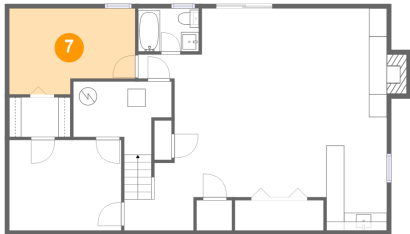

Dimensions: 14'0" x 9'7"
Area: 122 sq. ft
Counted as Living Area: Yes

Heated: Yes
Finished: Yes
Enclosed: Yes
Contiguous: Yes
Permitted: Yes
Wet Space: No
Addition: No
Conversion: No

8 Floor 1 - Room