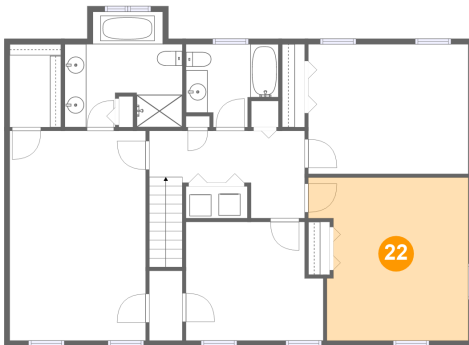

22 Floor 3 - Bedroom

Dimensions: 14'9" x 15'0"
Area: 198 sq. ft
Counted as Living Area:
Yes

Heated: Yes
Finished: Yes
Enclosed: Yes
Contiguous:
Yes
Permitted: Yes
Wet Space: No
Addition: No
Conversion: No