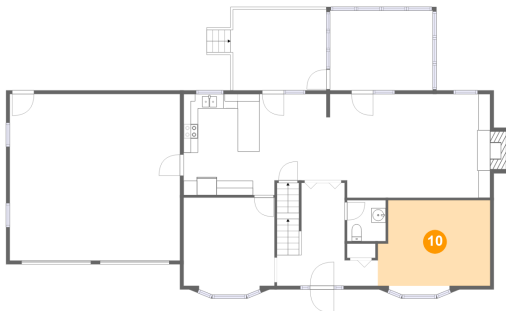

10 Floor 2 - Living Room

Dimensions: 15'6" x 11'9"
Area: 174 sq. ft
Counted as Living Area:
Yes

Heated: Yes
Finished: Yes
Enclosed: Yes
Contiguous:
Yes
Permitted: Yes
Wet Space: No
Addition: No
Conversion: No