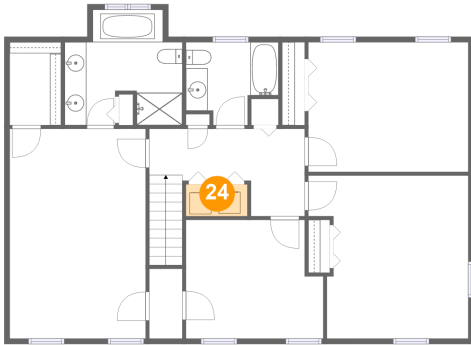

5363 Chaucers Court, Canterbury Park, Cave Spring, Roanoke, Roanoke County, Virginia,

24 Floor 3 - Laundry

Dimensions: 5'7" x 2'11"
Area: 17 sq. ft
Counted as Living Area:
Yes

Heated: Yes
Finished: Yes
Enclosed: Yes
Contiguous:
Yes
Permitted: Yes
Wet Space: No
Addition: No
Conversion: No