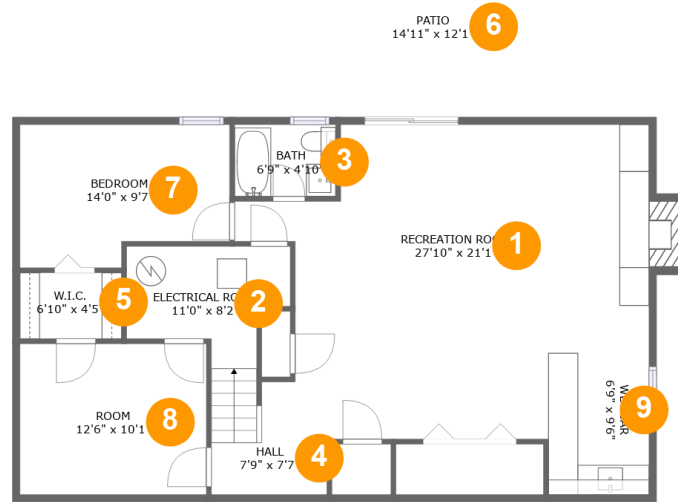

5363 Chaucers Court, Canterbury Park, Cave Spring, Roanoke, Roanoke County, Virginia,

Room Dimensions

Floor 1

Total sqft: 1309

Living area: 1044

#	Room name	Dimensions	Area (sqft)	Counted as Living Area
1	Recreation Room	27'10" x 21'1"	463 sq. ft	Yes
2	Electrical Room	11'0" x 8'2"	72 sq. ft	No
3	Bath	6'9" x 4'10"	33 sq. ft	Yes
4	Hall	7'9" x 7'7"	54 sq. ft	Yes
5	W.i.c.	6'10" x 4'5"	30 sq. ft	Yes
6	Patio	14'11" x 12'1"	181 sq. ft	No
7	Bedroom	14'0" x 9'7"	122 sq. ft	Yes
8	Room	12'6" x 10'1"	127 sq. ft	Yes
9	Wet Bar	6'9" x 9'6"	64 sq. ft	Yes

5363 Chaucers Court, Canterbury Park, Cave Spring, Roanoke, Roanoke County, Virginia,

Room Dimensions

Floor 2

Total sqft: 2142

Living area: 1184

#	Room name	Dimensions	Area (sqft)	Counted as Living Area
10	Living Room	15'6" x 11'9"	174 sq. ft	Yes
11	Screened Porch	14'2" x 10'11"	155 sq. ft	No
12	Garage	23'5" x 22'11"	537 sq. ft	No
13	Wc	5'4" x 5'8"	30 sq. ft	Yes
14	Breakfast Nook	9'9" x 11'10"	110 sq. ft	Yes
15	Porch	5'4" x 4'4"	23 sq. ft	No
16	Family Room	22'1" x 14'3"	321 sq. ft	Yes
17	Kitchen	12'6" x 13'11"	154 sq. ft	Yes
18	Deck	16'6" x 11'1"	154 sq. ft	No
19	Foyer	13'10" x 14'2"	146 sq. ft	Yes
20	Dining Room	12'6" x 12'2"	152 sq. ft	Yes

24 Floor 3 - Laundry

Dimensions: 5'7" x 2'11"
Area: 17 sq. ft
Counted as Living Area:
Yes

Heated: Yes
Finished: Yes
Enclosed: Yes
Contiguous:
Yes
Permitted: Yes
Wet Space: No
Addition: No
Conversion: No