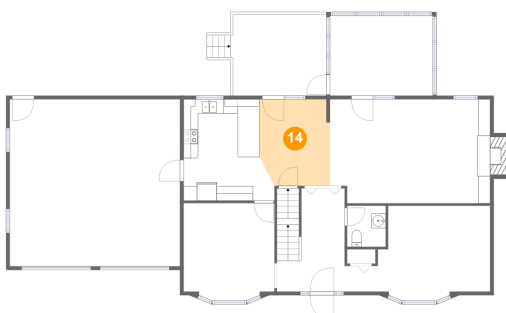

12 Floor 2 - Garage

Dimensions: 23'5" x 22'11"
Area: 537 sq. ft
Counted as Living Area: No

Heated: No
Finished: No
Enclosed: Yes
Contiguous: Yes
Permitted: Yes
Wet Space: No
Addition: No
Conversion: No

13 Floor 2 - Wc

Dimensions: 5'4" x 5'8"
Area: 30 sq. ft
Counted as Living Area: Yes

Heated: Yes
Finished: Yes
Enclosed: Yes
Contiguous: Yes
Permitted: Yes
Wet Space: Yes
Addition: No
Conversion: No

14 Floor 2 - Breakfast Nook