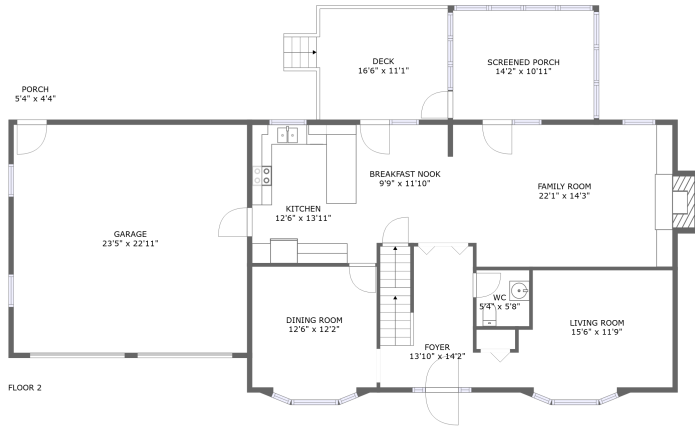

5363 Chaucers Court, Canterbury Park, Cave Spring, Roanoke, Roanoke County, Virginia,

Property Summary

1 garages   **5** bedrooms   **3** bathrooms   **1** half baths

3 floors   **3,472** Gross Living Area sqft   **4,695** total sqft