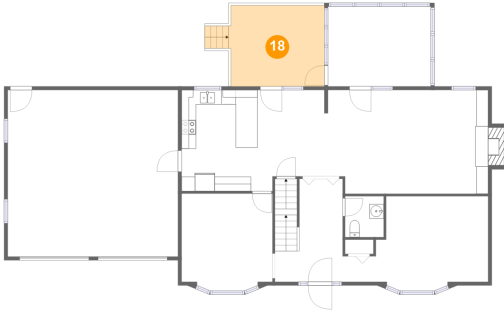

5363 Chaucers Court, Canterbury Park, Cave Spring, Roanoke, Roanoke County, Virginia,

18 Floor 2 - Deck

Dimensions: 16'6" x 11'1"
Area: 154 sq. ft
Counted as Living Area: No

Heated: No
Finished: Yes
Enclosed: No
Contiguous: Yes
Permitted: Yes
Wet Space: No
Addition: No
Conversion: No