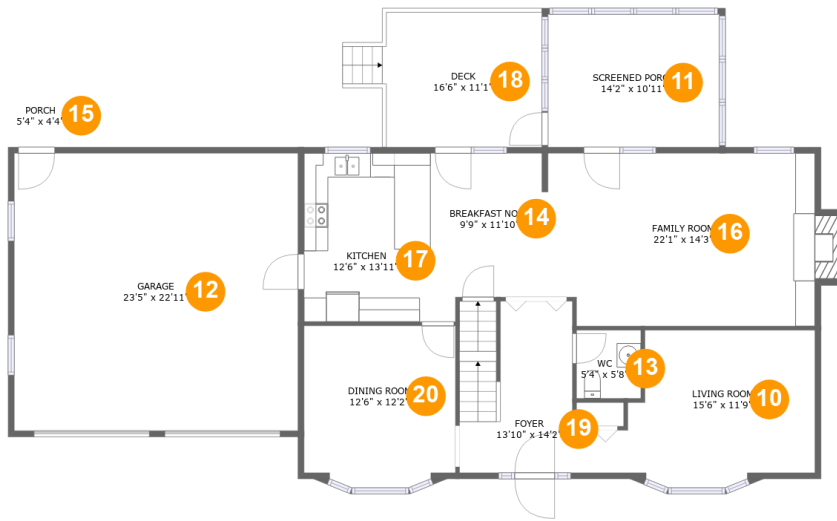

5363 Chaucers Court, Canterbury Park, Cave Spring, Roanoke, Roanoke County, Virginia,

Room Dimensions

Floor 1

Total sqft: 1309

Living area: 1044

#	Room name	Dimensions	Area (sqft)	Counted as Living Area
1	Recreation Room	27'10" x 21'1"	463 sq. ft	Yes
2	Electrical Room	11'0" x 8'2"	72 sq. ft	No
3	Bath	6'9" x 4'10"	33 sq. ft	Yes
4	Hall	7'9" x 7'7"	54 sq. ft	Yes
5	W.i.c.	6'10" x 4'5"	30 sq. ft	Yes
6	Patio	14'11" x 12'1"	181 sq. ft	No
7	Bedroom	14'0" x 9'7"	122 sq. ft	Yes
8	Room	12'6" x 10'1"	127 sq. ft	Yes
9	Wet Bar	6'9" x 9'6"	64 sq. ft	Yes

5363 Chaucers Court, Canterbury Park, Cave Spring, Roanoke, Roanoke County, Virginia,

Room Dimensions

Floor 2

Total sqft: 2142

Living area: 1184

#	Room name	Dimensions	Area (sqft)	Counted as Living Area
10	Living Room	15'6" x 11'9"	174 sq. ft	Yes
11	Screened Porch	14'2" x 10'11"	155 sq. ft	No
12	Garage	23'5" x 22'11"	537 sq. ft	No
13	Wc	5'4" x 5'8"	30 sq. ft	Yes
14	Breakfast Nook	9'9" x 11'10"	110 sq. ft	Yes
15	Porch	5'4" x 4'4"	23 sq. ft	No
16	Family Room	22'1" x 14'3"	321 sq. ft	Yes
17	Kitchen	12'6" x 13'11"	154 sq. ft	Yes
18	Deck	16'6" x 11'1"	154 sq. ft	No
19	Foyer	13'10" x 14'2"	146 sq. ft	Yes
20	Dining Room	12'6" x 12'2"	152 sq. ft	Yes

5363 Chaucers Court, Canterbury Park, Cave Spring, Roanoke, Roanoke County, Virginia,

Room Dimensions

Floor 3

Total sqft: 1244

Living area: 1244

#	Room name	Dimensions	Area (sqft)	Counted as Living Area
21	Primary Bedroom	12'6" x 19'4"	241 sq. ft	Yes
22	Bedroom	14'9" x 15'0"	198 sq. ft	Yes
23	W.i.c.	3'1" x 6'5"	20 sq. ft	Yes
24	Laundry	5'7" x 2'11"	17 sq. ft	Yes
25	Primary Bath	10'10" x 10'8"	96 sq. ft	Yes
26	W.i.c.	4'9" x 7'8"	36 sq. ft	Yes
27	Bedroom	12'8" x 10'11"	129 sq. ft	Yes
28	Bath	8'6" x 7'8"	54 sq. ft	Yes
29	Hall	14'4" x 8'1"	108 sq. ft	Yes
30	Bedroom	14'9" x 11'11"	176 sq. ft	Yes