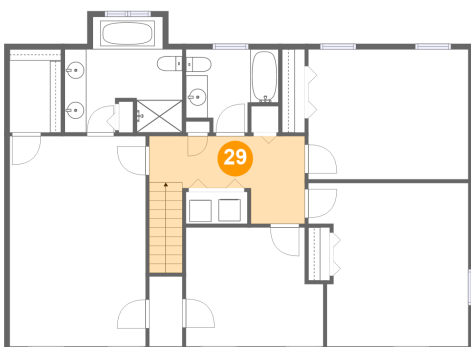

29 Floor 3 - Hall

Dimensions: 14'4" x 8'1"
Area: 108 sq. ft
Counted as Living Area:
Yes

Heated: Yes
Finished: Yes
Enclosed: Yes
Contiguous:
Yes
Permitted: Yes
Wet Space: No
Addition: No
Conversion: No