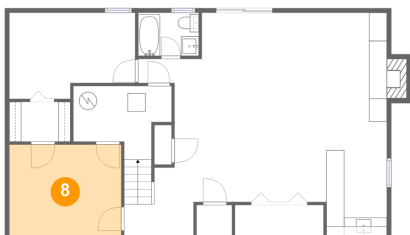

Dimensions: 12'6" x 10'1"
Area: 127 sq. ft
Counted as Living Area: Yes

Heated: Yes
Finished: Yes
Enclosed: Yes
Contiguous: Yes
Permitted: Yes
Wet Space: No
Addition: No
Conversion: No