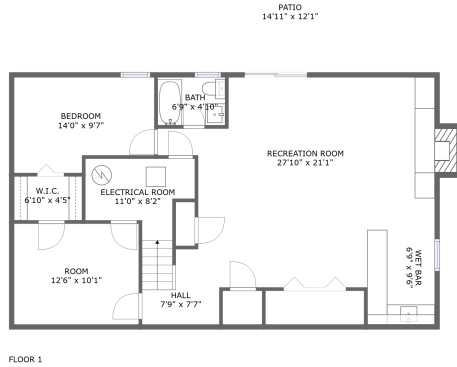

5363 Chaucers Court, Canterbury Park, Cave Spring, Roanoke, Roanoke County, Virginia,

Property Summary

1 garages   **5** bedrooms   **3** bathrooms   **1** half baths

3 floors   **3,472** Gross Living Area sqft   **4,695** total sqft