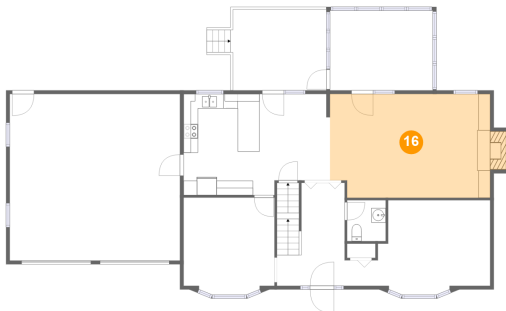

Dimensions: 9'9" x 11'10"
Area: 110 sq. ft
Counted as Living Area: Yes

Heated: Yes
Finished: Yes
Enclosed: Yes
Contiguous: Yes
Permitted: Yes
Wet Space: No
Addition: No
Conversion: No

5363 Chaucers Court, Canterbury Park, Cave Spring, Roanoke, Roanoke County, Virginia,

15 Floor 2 - Porch

Dimensions: 5'4" x 4'4"
Area: 23 sq. ft
Counted as Living Area: No

Heated: No
Finished: Yes
Enclosed: No
Contiguous: Yes
Permitted: Yes
Wet Space: No
Addition: No
Conversion: No

16 Floor 2 - Family Room