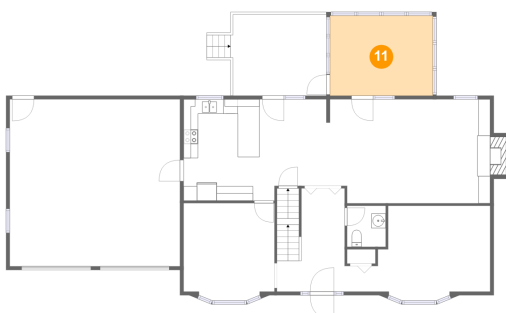

11 Floor 2 - Screened Porch

Dimensions: 14'2" x 10'11"
Area: 155 sq. ft
Counted as Living Area: No

Heated: No
Finished: Yes
Enclosed: No
Contiguous: Yes
Permitted: Yes
Wet Space: No
Addition: No
Conversion: No