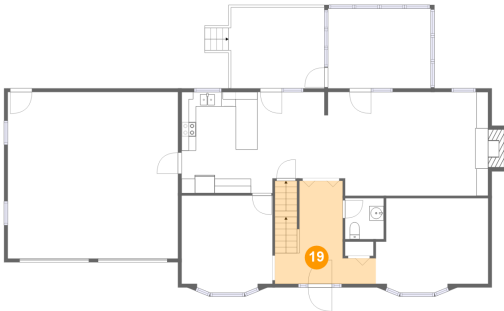

19 Floor 2 - Foyer

Dimensions: 13'10" x 14'2"
Area: 146 sq. ft
Counted as Living Area: Yes

Heated: Yes
Finished: Yes
Enclosed: Yes
Contiguous: Yes
Permitted: Yes
Wet Space: No
Addition: No
Conversion: No