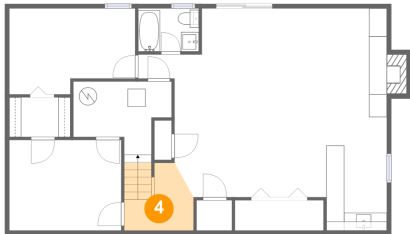

Dimensions: 7'9" x 7'7"
Area: 54 sq. ft
Counted as Living Area:
Yes

Heated: Yes
Finished: Yes
Enclosed: Yes
Contiguous:
Yes
Permitted: Yes
Wet Space: No
Addition: No
Conversion: No

5 Floor 1 - W.i.c.