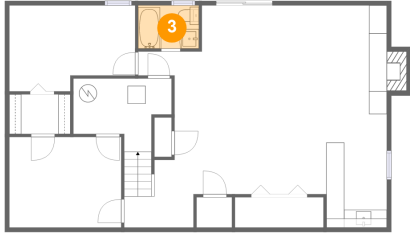

5363 Chaucers Court, Canterbury Park, Cave Spring, Roanoke, Roanoke County, Virginia,

3 Floor 1 - Bath

Dimensions: 6'9" x 4'10"
Area: 33 sq. ft
Counted as Living Area:
Yes

Heated: Yes
Finished: Yes
Enclosed: Yes
Contiguous:
Yes
Permitted: Yes
Wet Space: Yes
Addition: No
Conversion: No

4 Floor 1 - Hall