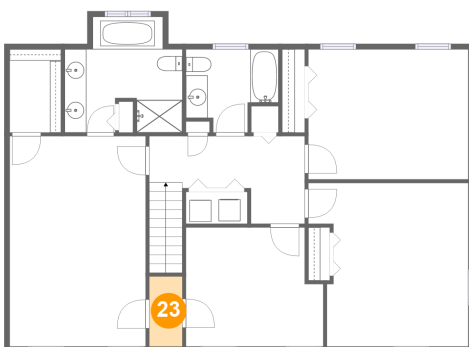

23 Floor 3 - W.i.c.

Dimensions: 3'1" x 6'5"
Area: 20 sq. ft
Counted as Living Area:
Yes

Heated: Yes
Finished: Yes
Enclosed: Yes
Contiguous:
Yes
Permitted: Yes
Wet Space: No
Addition: No
Conversion: No