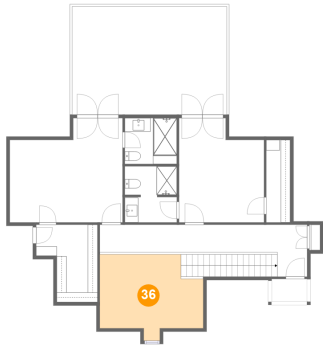

6170 Wellington Ct, Cumming, GA, US

36 Floor 3 - Open To Below

Dimensions: 15'3" x 12'8"
Area: 157 sq. ft
Counted as living area: No

Heated: No
Finished: No
Enclosed: No
Contiguous: Yes
Permitted: No
Wet space: No
Addition: No
Conversion: No