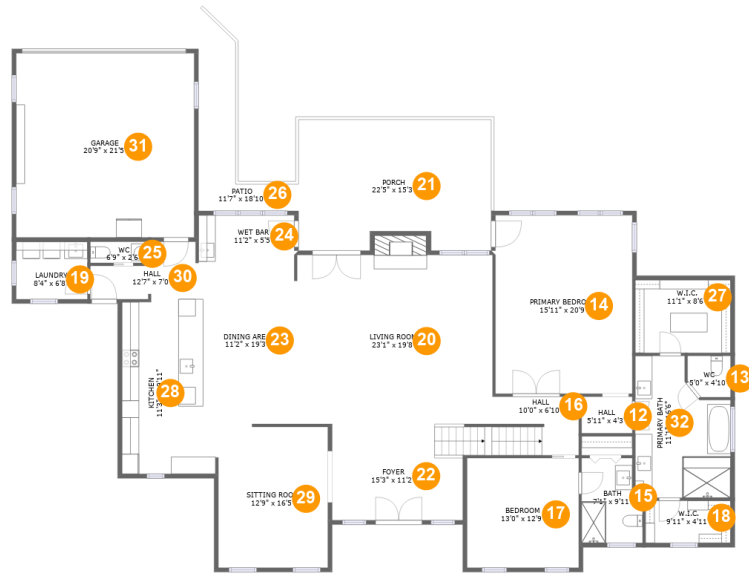

6170 Wellington Ct, Cumming, GA, US

Room dimensions

Floor 2

Total sqft: 3560 Living area: 2639

#		Dimensions	sqft	Counted as living area
12	Hall	5'11" x 4'3"	25 sq. ft	Yes
13	WC	5'0" x 4'10"	23 sq. ft	Yes
14	Primary Bedroom	15'11" x 20'9"	331 sq. ft	Yes
15	Bath	7'1" x 9'11"	64 sq. ft	Yes
16	Hall	10'0" x 6'10"	78 sq. ft	Yes
17	Bedroom	13'0" x 12'9"	166 sq. ft	Yes
18	W.I.C.	9'11" x 4'11"	49 sq. ft	Yes
19	Laundry	8'4" x 6'8"	56 sq. ft	Yes
20	Living Room	23'1" x 19'8"	467 sq. ft	Yes
21	Porch	22'5" x 15'3"	326 sq. ft	No
22	Foyer	15'3" x 11'2"	170 sq. ft	Yes