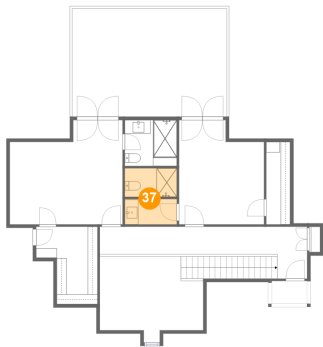

37 Floor 3 - Bath

Dimensions: 7'8" x 8'3"
Area: 61 sq. ft
Counted as living area: Yes

Heated: Yes
Finished: Yes
Enclosed: Yes
Contiguous: Yes
Permitted: Yes
Wet space: Yes
Addition: No
Conversion: No