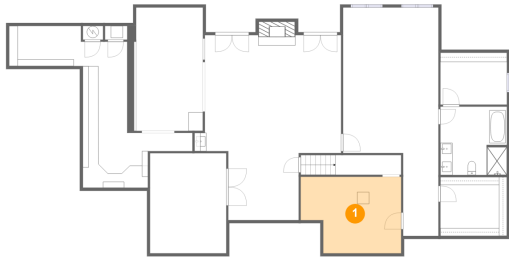

6170 Wellington Ct, Cumming, GA, US

1 Floor 1 - Basement

Dimensions: 16'9" x 12'9"
Area: 193 sq. ft
Counted as living area: Yes

Heated: Yes
Finished: Yes
Enclosed: Yes
Contiguous: Yes
Permitted: Yes
Wet space: No
Addition: No
Conversion: No