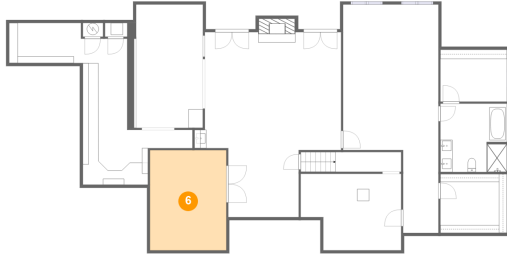

6170 Wellington Ct, Cumming, GA, US

6 Floor 1 - Exercise Room

Dimensions: 12'9" x 16'8"
Area: 213 sq. ft
Counted as living area: Yes

Heated: Yes
Finished: Yes
Enclosed: Yes
Contiguous: Yes
Permitted: Yes
Wet space: No
Addition: No
Conversion: No