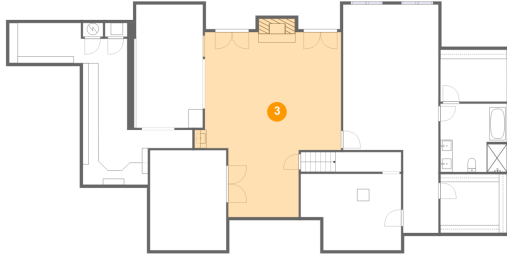

6170 Wellington Ct, Cumming, GA, US

3 Floor 1 - Family Room

Dimensions: 24'6" x 30'10"
Area: 599 sq. ft
Counted as living area: Yes

Heated: Yes
Finished: Yes
Enclosed: Yes
Contiguous: Yes
Permitted: Yes
Wet space: No
Addition: No
Conversion: No