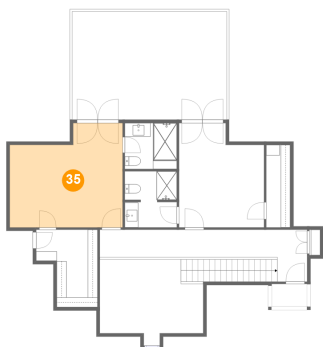

35 Floor 3 - Bedroom

Dimensions: 16'7" x 15'4"
Area: 224 sq. ft
Counted as living area: Yes

Heated: Yes
Finished: Yes
Enclosed: Yes
Contiguous: Yes
Permitted: Yes
Wet space: No
Addition: No
Conversion: No