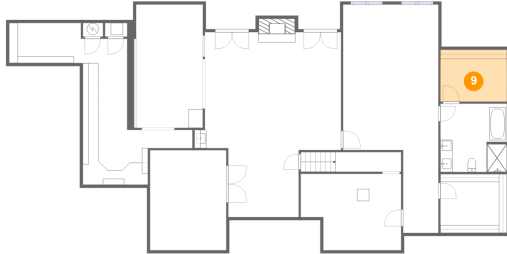

8 Floor 1 - Bath

Dimensions: 11'1" x 11'5"
Area: 126 sq. ft
Counted as living area: Yes

Heated: Yes
Finished: Yes
Enclosed: Yes
Contiguous: Yes
Permitted: Yes
Wet space: Yes
Addition: No
Conversion: No

6170 Wellington Ct, Cumming, GA, US

9 Floor 1 - W.I.C.

Dimensions: 11'1" x 8'8"
Area: 96 sq. ft
Counted as living area: Yes

Heated: Yes
Finished: Yes
Enclosed: Yes
Contiguous: Yes
Permitted: Yes
Wet space: No
Addition: No
Conversion: No

10 Floor 1 - Billiard Room