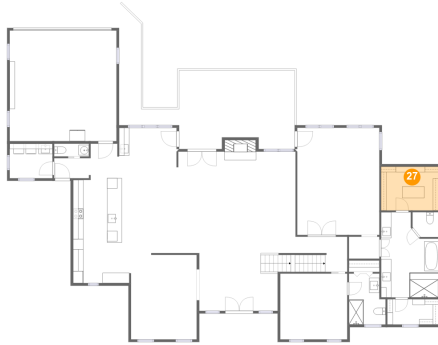

6170 Wellington Ct, Cumming, GA, US

27 Floor 2 - W.I.C.

Dimensions: 11'1" x 8'6"
Area: 94 sq. ft
Counted as living area: Yes

Heated: Yes
Finished: Yes
Enclosed: Yes
Contiguous: Yes
Permitted: Yes
Wet space: No
Addition: No
Conversion: No