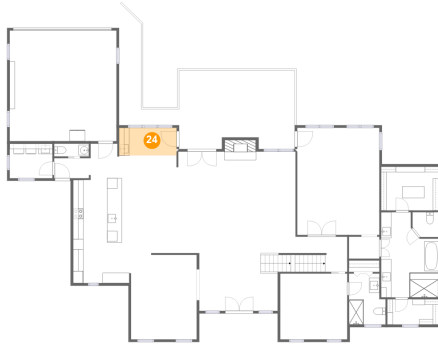

6170 Wellington Ct, Cumming, GA, US

24 Floor 2 - Wet Bar

Dimensions: 11'2" x 5'5"
Area: 60 sq. ft
Counted as living area: Yes

Heated: Yes
Finished: Yes
Enclosed: Yes
Contiguous: Yes
Permitted: Yes
Wet space: No
Addition: No
Conversion: No