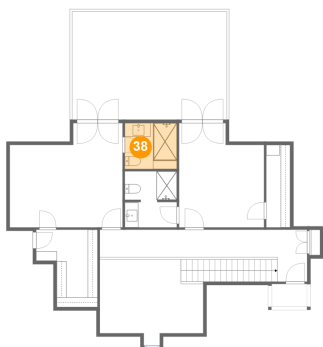

38 Floor 3 - Bath

Dimensions: 7'8" x 6'9"
Area: 52 sq. ft
Counted as living area: Yes

Heated: Yes
Finished: Yes
Enclosed: Yes
Contiguous: Yes
Permitted: Yes
Wet space: Yes
Addition: No
Conversion: No