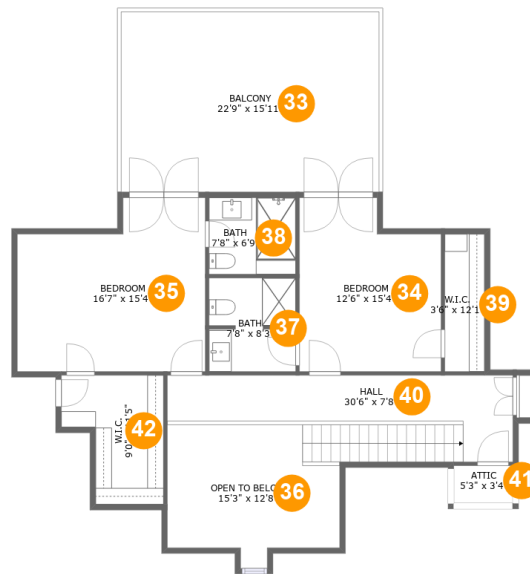

6170 Wellington Ct, Cumming, GA, US

Room dimensions

Floor 3

Total sqft: 1494 Living area: 935

#		Dimensions	sqft	Counted as living area
33	Balcony	22'9" x 15'11"	362 sq. ft	No
34	Bedroom	12'6" x 15'4"	173 sq. ft	Yes
35	Bedroom	16'7" x 15'4"	224 sq. ft	Yes
36	Open To Below	15'3" x 12'8"	157 sq. ft	No
37	Bath	7'8" x 8'3"	61 sq. ft	Yes
38	Bath	7'8" x 6'9"	52 sq. ft	Yes
39	W.I.C.	3'6" x 12'1"	42 sq. ft	Yes
40	Hall	30'6" x 7'8"	195 sq. ft	Yes
41	Attic	5'3" x 3'4"	17 sq. ft	No
42	W.I.C.	9'0" x 11'5"	82 sq. ft	Yes