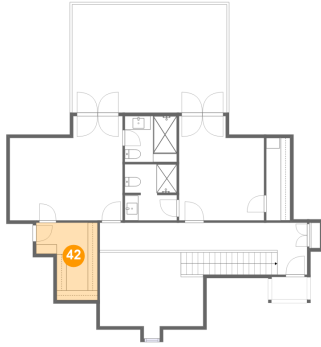

42 Floor 3 - W.I.C.

Dimensions: 9'0" x 11'5"
Area: 82 sq. ft
Counted as living area: Yes

Heated: Yes
Finished: Yes
Enclosed: Yes
Contiguous: Yes
Permitted: Yes
Wet space: No
Addition: No
Conversion: No