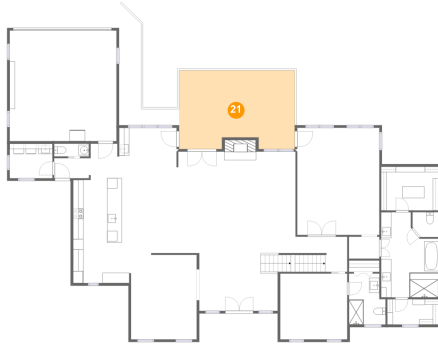

6170 Wellington Ct, Cumming, GA, US

21 Floor 2 - Porch

Dimensions: 22'5" x 15'3"
Area: 326 sq. ft
Counted as living area: No

Heated: No
Finished: Yes
Enclosed: No
Contiguous: Yes
Permitted: Yes
Wet space: No
Addition: No
Conversion: No