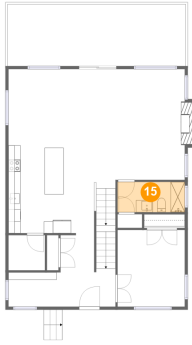

9678 Violet Way, Lava Hot Springs Idaho United States

15 Floor 2 - Bath

Dimensions: 11'1" x 5'0"
Area: 55 sq. ft
Counted as living area: Yes

Heated: Yes
Finished: Yes
Enclosed: Yes
Contiguous: Yes
Permitted: Yes
Wet space: Yes
Addition: No
Conversion: No