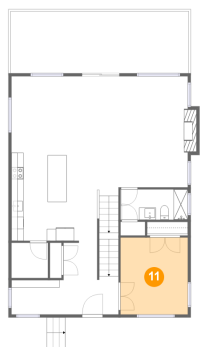

9 Floor 1 - Bedroom

Dimensions: 11'1" x 14'8"
Area: 143 sq. ft
Counted as living area: Yes

Heated: Yes
Finished: Yes
Enclosed: Yes
Contiguous: Yes
Permitted: Yes
Wet space: No
Addition: No
Conversion: No

10 Floor 1 - Utility

Dimensions: 7'0" x 4'8"
Area: 33 sq. ft
Counted as living area: Yes

Heated: Yes
Finished: Yes
Enclosed: Yes
Contiguous: Yes
Permitted: Yes
Wet space: No
Addition: No
Conversion: No

11 Floor 2 - Bedroom