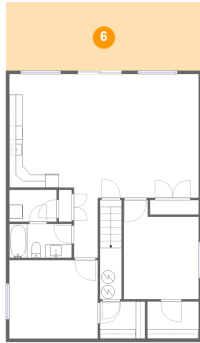

5 Floor 1 - Living Room

Dimensions: 18'5" x 18'3"
Area: 331 sq. ft
Counted as living area: Yes

Heated: Yes
Finished: Yes
Enclosed: Yes
Contiguous: Yes
Permitted: Yes
Wet space: No
Addition: No
Conversion: No

9678 Violet Way, Lava Hot Springs Idaho United States

6 Floor 1 - Outdoor

Dimensions: 28'11" x 10'1"
Area: 292 sq. ft
Counted as living area: No

Heated: No
Finished: Yes
Enclosed: No
Contiguous: Yes
Permitted: Yes
Wet space: No
Addition: No
Conversion: No