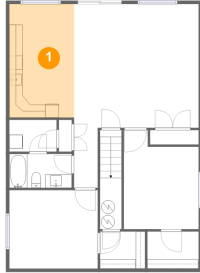

9678 Violet Way, Lava Hot Springs Idaho United States

1 Floor 1 - Kitchen

Dimensions: 9'7" x 16'9"
Area: 160 sq. ft
Counted as living area: Yes

Heated: Yes
Finished: Yes
Enclosed: Yes
Contiguous: Yes
Permitted: Yes
Wet space: No
Addition: No
Conversion: No