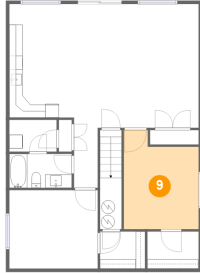

9678 Violet Way, Lava Hot Springs Idaho United States

9 Floor 1 - Bedroom

Dimensions: 11'1" x 14'8"
Area: 143 sq. ft
Counted as living area: Yes

Heated: Yes
Finished: Yes
Enclosed: Yes
Contiguous: Yes
Permitted: Yes
Wet space: No
Addition: No
Conversion: No