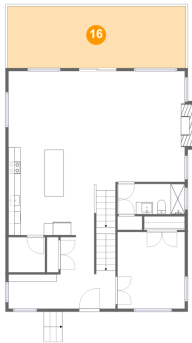

Dimensions: 14'10" x 19'7"
Area: 311 sq. ft
Counted as living area: Yes

Heated: Yes
Finished: Yes
Enclosed: Yes
Contiguous: Yes
Permitted: Yes
Wet space: No
Addition: No
Conversion: No

9678 Violet Way, Lava Hot Springs Idaho United States

15 Floor 2 - Bath

Dimensions: 11'1" x 5'0"
Area: 55 sq. ft
Counted as living area: Yes

Heated: Yes
Finished: Yes
Enclosed: Yes
Contiguous: Yes
Permitted: Yes
Wet space: Yes
Addition: No
Conversion: No

16 Floor 2 - Outdoor