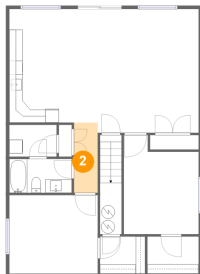

9678 Violet Way, Lava Hot Springs Idaho United States

Room dimensions

Floor 3

Total sqft: 1501 Living area: 1201

#		Dimensions	sqft	Counted as living area
20	Outdoor	29'4" x 10'3"	300 sq. ft	No
21	Bath	10'1" x 5'4"	54 sq. ft	Yes
22	Bath	3'1" x 6'0"	18 sq. ft	Yes
23	Bath	11'1" x 13'9"	130 sq. ft	Yes
24	Cl	10'1" x 5'6"	56 sq. ft	Yes
25	Cl	11'1" x 8'6"	94 sq. ft	Yes
26	Bedroom	13'10" x 13'11"	193 sq. ft	Yes
27	Cl	10'1" x 5'1"	51 sq. ft	Yes
28	Bedroom	14'10" x 18'2"	247 sq. ft	Yes
29	Utility	10'1" x 7'10"	80 sq. ft	Yes
30	Hall	7'2" x 24'9"	162 sq. ft	Yes

Dimensions: 9'7" x 16'9"
Area: 160 sq. ft
Counted as living area: Yes

Heated: Yes
Finished: Yes
Enclosed: Yes
Contiguous: Yes
Permitted: Yes
Wet space: No
Addition: No
Conversion: No

2 Floor 1 - Hall

Dimensions: 3'6" x 10'4"
Area: 36 sq. ft
Counted as living area: Yes