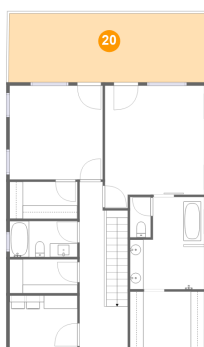

20 Floor 3 - Outdoor

Dimensions: 29'4" x 10'3"
Area: 300 sq. ft
Counted as living area: No

Heated: No
Finished: Yes
Enclosed: No
Contiguous: Yes
Permitted: Yes
Wet space: No
Addition: No
Conversion: No