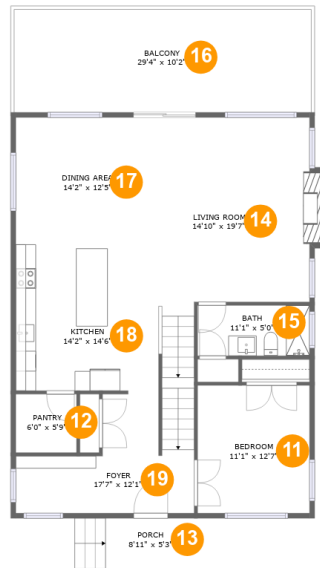

 **4,511** Total sqft

9678 Violet Way, Lava Hot Springs Idaho United States

Room dimensions

Floor 1

Total sqft: 1452 Living area: 1160

#		Dimensions	sqft	Counted as living area
1	Kitchen	9'7" x 16'9"	160 sq. ft	Yes
2	Hall	3'6" x 10'4"	36 sq. ft	Yes
3	Cl	6'8" x 5'6"	37 sq. ft	Yes
4	Cl	7'7" x 5'6"	42 sq. ft	Yes
5	Living Room	18'5" x 18'3"	331 sq. ft	Yes
6	Outdoor	28'11" x 10'1"	292 sq. ft	No
7	Bedroom	13'1" x 11'7"	151 sq. ft	Yes
8	Bath	9'3" x 5'0"	46 sq. ft	Yes
9	Bedroom	11'1" x 14'8"	143 sq. ft	Yes
10	Utility	7'0" x 4'8"	33 sq. ft	Yes

9678 Violet Way, Lava Hot Springs Idaho United States

Room dimensions

Floor 2

Total sqft: 1558 Living area: 1201

#		Dimensions	sqft	Counted as living area
11	Bedroom	11'1" x 12'7"	139 sq. ft	Yes
12	Pantry	6'0" x 5'9"	35 sq. ft	Yes
13	Outdoor	8'11" x 5'3"	48 sq. ft	No
14	Living Room	14'10" x 19'7"	311 sq. ft	Yes
15	Bath	11'1" x 5'0"	55 sq. ft	Yes
16	Outdoor	29'4" x 10'2"	298 sq. ft	No
17	Dining Room	14'2" x 12'5"	176 sq. ft	Yes
18	Kitchen	14'2" x 14'6"	205 sq. ft	Yes
19	Entry	17'7" x 12'1"	157 sq. ft	Yes

9678 Violet Way, Lava Hot Springs Idaho United States

Room dimensions

Floor 3

Total sqft: 1501 Living area: 1201

#		Dimensions	sqft	Counted as living area
20	Outdoor	29'4" x 10'3"	300 sq. ft	No
21	Bath	10'1" x 5'4"	54 sq. ft	Yes
22	Bath	3'1" x 6'0"	18 sq. ft	Yes
23	Bath	11'1" x 13'9"	130 sq. ft	Yes
24	Cl	10'1" x 5'6"	56 sq. ft	Yes
25	Cl	11'1" x 8'6"	94 sq. ft	Yes
26	Bedroom	13'10" x 13'11"	193 sq. ft	Yes
27	Cl	10'1" x 5'1"	51 sq. ft	Yes
28	Bedroom	14'10" x 18'2"	247 sq. ft	Yes
29	Utility	10'1" x 7'10"	80 sq. ft	Yes
30	Hall	7'2" x 24'9"	162 sq. ft	Yes

28 Floor 3 - Bedroom

Dimensions: 14'10" x 18'2"
Area: 247 sq. ft
Counted as living area: Yes

Heated: Yes
Finished: Yes
Enclosed: Yes
Contiguous: Yes
Permitted: Yes
Wet space: No
Addition: No
Conversion: No