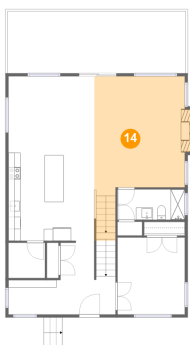

14 Floor 2 - Living Room

Dimensions: 14'10" x 19'7"
Area: 311 sq. ft
Counted as living area: Yes

Heated: Yes
Finished: Yes
Enclosed: Yes
Contiguous: Yes
Permitted: Yes
Wet space: No
Addition: No
Conversion: No