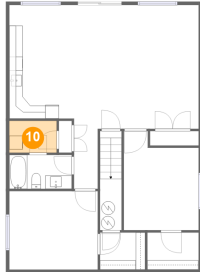

10 Floor 1 - Utility

Dimensions: 7'0" x 4'8"
Area: 33 sq. ft
Counted as living area: Yes

Heated: Yes
Finished: Yes
Enclosed: Yes
Contiguous: Yes
Permitted: Yes
Wet space: No
Addition: No
Conversion: No