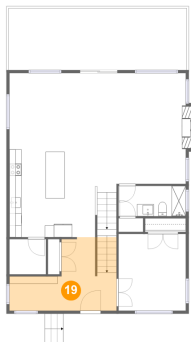

19 Floor 2 - Entry

Dimensions: 17'7" x 12'1"
Area: 157 sq. ft
Counted as living area: Yes

Heated: Yes
Finished: Yes
Enclosed: Yes
Contiguous: Yes
Permitted: Yes
Wet space: No
Addition: No
Conversion: No