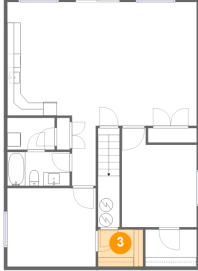

Dimensions: 9'7" x 16'9"
Area: 160 sq. ft
Counted as living area: Yes

Heated: Yes
Finished: Yes
Enclosed: Yes
Contiguous: Yes
Permitted: Yes
Wet space: No
Addition: No
Conversion: No

2 Floor 1 - Hall

Dimensions: 3'6" x 10'4"
Area: 36 sq. ft
Counted as living area: Yes

Heated: Yes
Finished: Yes
Enclosed: Yes
Contiguous: Yes
Permitted: Yes
Wet space: No
Addition: No
Conversion: No

9678 Violet Way, Lava Hot Springs Idaho United States

3 Floor 1 - Cl

Dimensions: 6'8" x 5'6"
Area: 37 sq. ft
Counted as living area: Yes