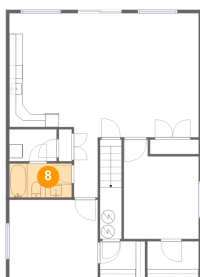

8 Floor 1 - Bath

Dimensions: 9'3" x 5'0"
Area: 46 sq. ft
Counted as living area: Yes

Heated: Yes
Finished: Yes
Enclosed: Yes
Contiguous: Yes
Permitted: Yes
Wet space: Yes
Addition: No
Conversion: No