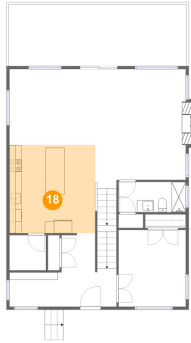

9678 Violet Way, Lava Hot Springs Idaho United States

18 Floor 2 - Kitchen

Dimensions: 14'2" x 14'6"
Area: 205 sq. ft
Counted as living area: Yes

Heated: Yes
Finished: Yes
Enclosed: Yes
Contiguous: Yes
Permitted: Yes
Wet space: No
Addition: No
Conversion: No