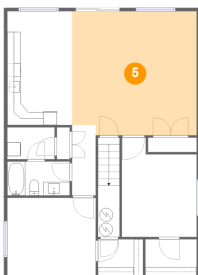

Heated: Yes
Finished: Yes
Enclosed: Yes
Contiguous: Yes
Permitted: Yes
Wet space: No
Addition: No
Conversion: No

4 Floor 1 - Cl

Dimensions: 7'7" x 5'6"
Area: 42 sq. ft
Counted as living area: Yes

Heated: Yes
Finished: Yes
Enclosed: Yes
Contiguous: Yes
Permitted: Yes
Wet space: No
Addition: No
Conversion: No

5 Floor 1 - Living Room

Dimensions: 18'5" x 18'3"
Area: 331 sq. ft
Counted as living area: Yes

Heated: Yes
Finished: Yes
Enclosed: Yes
Contiguous: Yes
Permitted: Yes
Wet space: No
Addition: No
Conversion: No