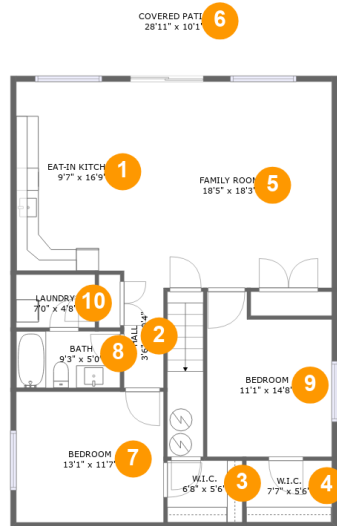

9678 Violet Way, Lava Hot Springs Idaho United States

Property summary

 **0** Garages

 **5** Bedrooms

 **4** Bathrooms

 **0** Half baths

 **3** Floors

 **3,562** Gross living area sqft

 **4,511** Total sqft

9678 Violet Way, Lava Hot Springs Idaho United States

Room dimensions

Floor 1

Total sqft: 1452 Living area: 1160

#		Dimensions	sqft	Counted as living area
1	Kitchen	9'7" x 16'9"	160 sq. ft	Yes
2	Hall	3'6" x 10'4"	36 sq. ft	Yes
3	Cl	6'8" x 5'6"	37 sq. ft	Yes
4	Cl	7'7" x 5'6"	42 sq. ft	Yes
5	Living Room	18'5" x 18'3"	331 sq. ft	Yes
6	Outdoor	28'11" x 10'1"	292 sq. ft	No
7	Bedroom	13'1" x 11'7"	151 sq. ft	Yes
8	Bath	9'3" x 5'0"	46 sq. ft	Yes
9	Bedroom	11'1" x 14'8"	143 sq. ft	Yes
10	Utility	7'0" x 4'8"	33 sq. ft	Yes

9678 Violet Way, Lava Hot Springs Idaho United States

Room dimensions

Floor 2

Total sqft: 1558 Living area: 1201

#		Dimensions	sqft	Counted as living area
11	Bedroom	11'1" x 12'7"	139 sq. ft	Yes
12	Pantry	6'0" x 5'9"	35 sq. ft	Yes
13	Outdoor	8'11" x 5'3"	48 sq. ft	No
14	Living Room	14'10" x 19'7"	311 sq. ft	Yes
15	Bath	11'1" x 5'0"	55 sq. ft	Yes
16	Outdoor	29'4" x 10'2"	298 sq. ft	No
17	Dining Room	14'2" x 12'5"	176 sq. ft	Yes
18	Kitchen	14'2" x 14'6"	205 sq. ft	Yes
19	Entry	17'7" x 12'1"	157 sq. ft	Yes

18 Floor 2 - Kitchen

Dimensions: 14'2" x 14'6"
Area: 205 sq. ft
Counted as living area: Yes

Heated: Yes
Finished: Yes
Enclosed: Yes
Contiguous: Yes
Permitted: Yes
Wet space: No
Addition: No
Conversion: No