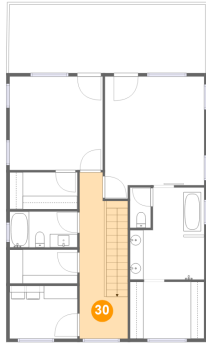

9678 Violet Way, Lava Hot Springs Idaho United States

30 Floor 3 - Hall

Dimensions: 7'2" x 24'9"
Area: 162 sq. ft
Counted as living area: Yes

Heated: Yes
Finished: Yes
Enclosed: Yes
Contiguous: Yes
Permitted: Yes
Wet space: No
Addition: No
Conversion: No