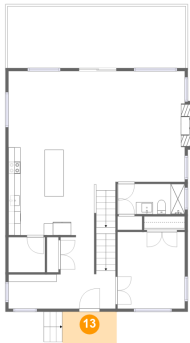

10 Floor 1 - Utility

Dimensions: 7'0" x 4'8"
Area: 33 sq. ft
Counted as living area: Yes

Heated: Yes
Finished: Yes
Enclosed: Yes
Contiguous: Yes
Permitted: Yes
Wet space: No
Addition: No
Conversion: No

11 Floor 2 - Bedroom

Dimensions: 11'1" x 12'7"
Area: 139 sq. ft
Counted as living area: Yes

Heated: Yes
Finished: Yes
Enclosed: Yes
Contiguous: Yes
Permitted: Yes
Wet space: No
Addition: No
Conversion: No

9678 Violet Way, Lava Hot Springs Idaho United States

12 Floor 2 - Pantry

Dimensions: 6'0" x 5'9"
Area: 35 sq. ft
Counted as living area: Yes

Heated: Yes
Finished: Yes
Enclosed: Yes
Contiguous: Yes
Permitted: Yes
Wet space: No
Addition: No
Conversion: No

13 Floor 2 - Outdoor