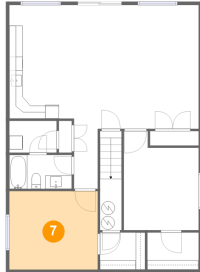

7 Floor 1 - Bedroom

Dimensions: 13'1" x 11'7"
Area: 151 sq. ft
Counted as living area: Yes

Heated: Yes
Finished: Yes
Enclosed: Yes
Contiguous: Yes
Permitted: Yes
Wet space: No
Addition: No
Conversion: No