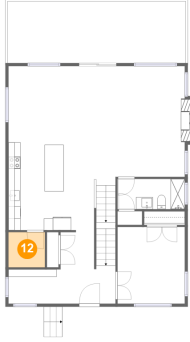

9678 Violet Way, Lava Hot Springs Idaho United States

12 Floor 2 - Pantry

Dimensions: 6'0" x 5'9"
Area: 35 sq. ft
Counted as living area: Yes

Heated: Yes
Finished: Yes
Enclosed: Yes
Contiguous: Yes
Permitted: Yes
Wet space: No
Addition: No
Conversion: No