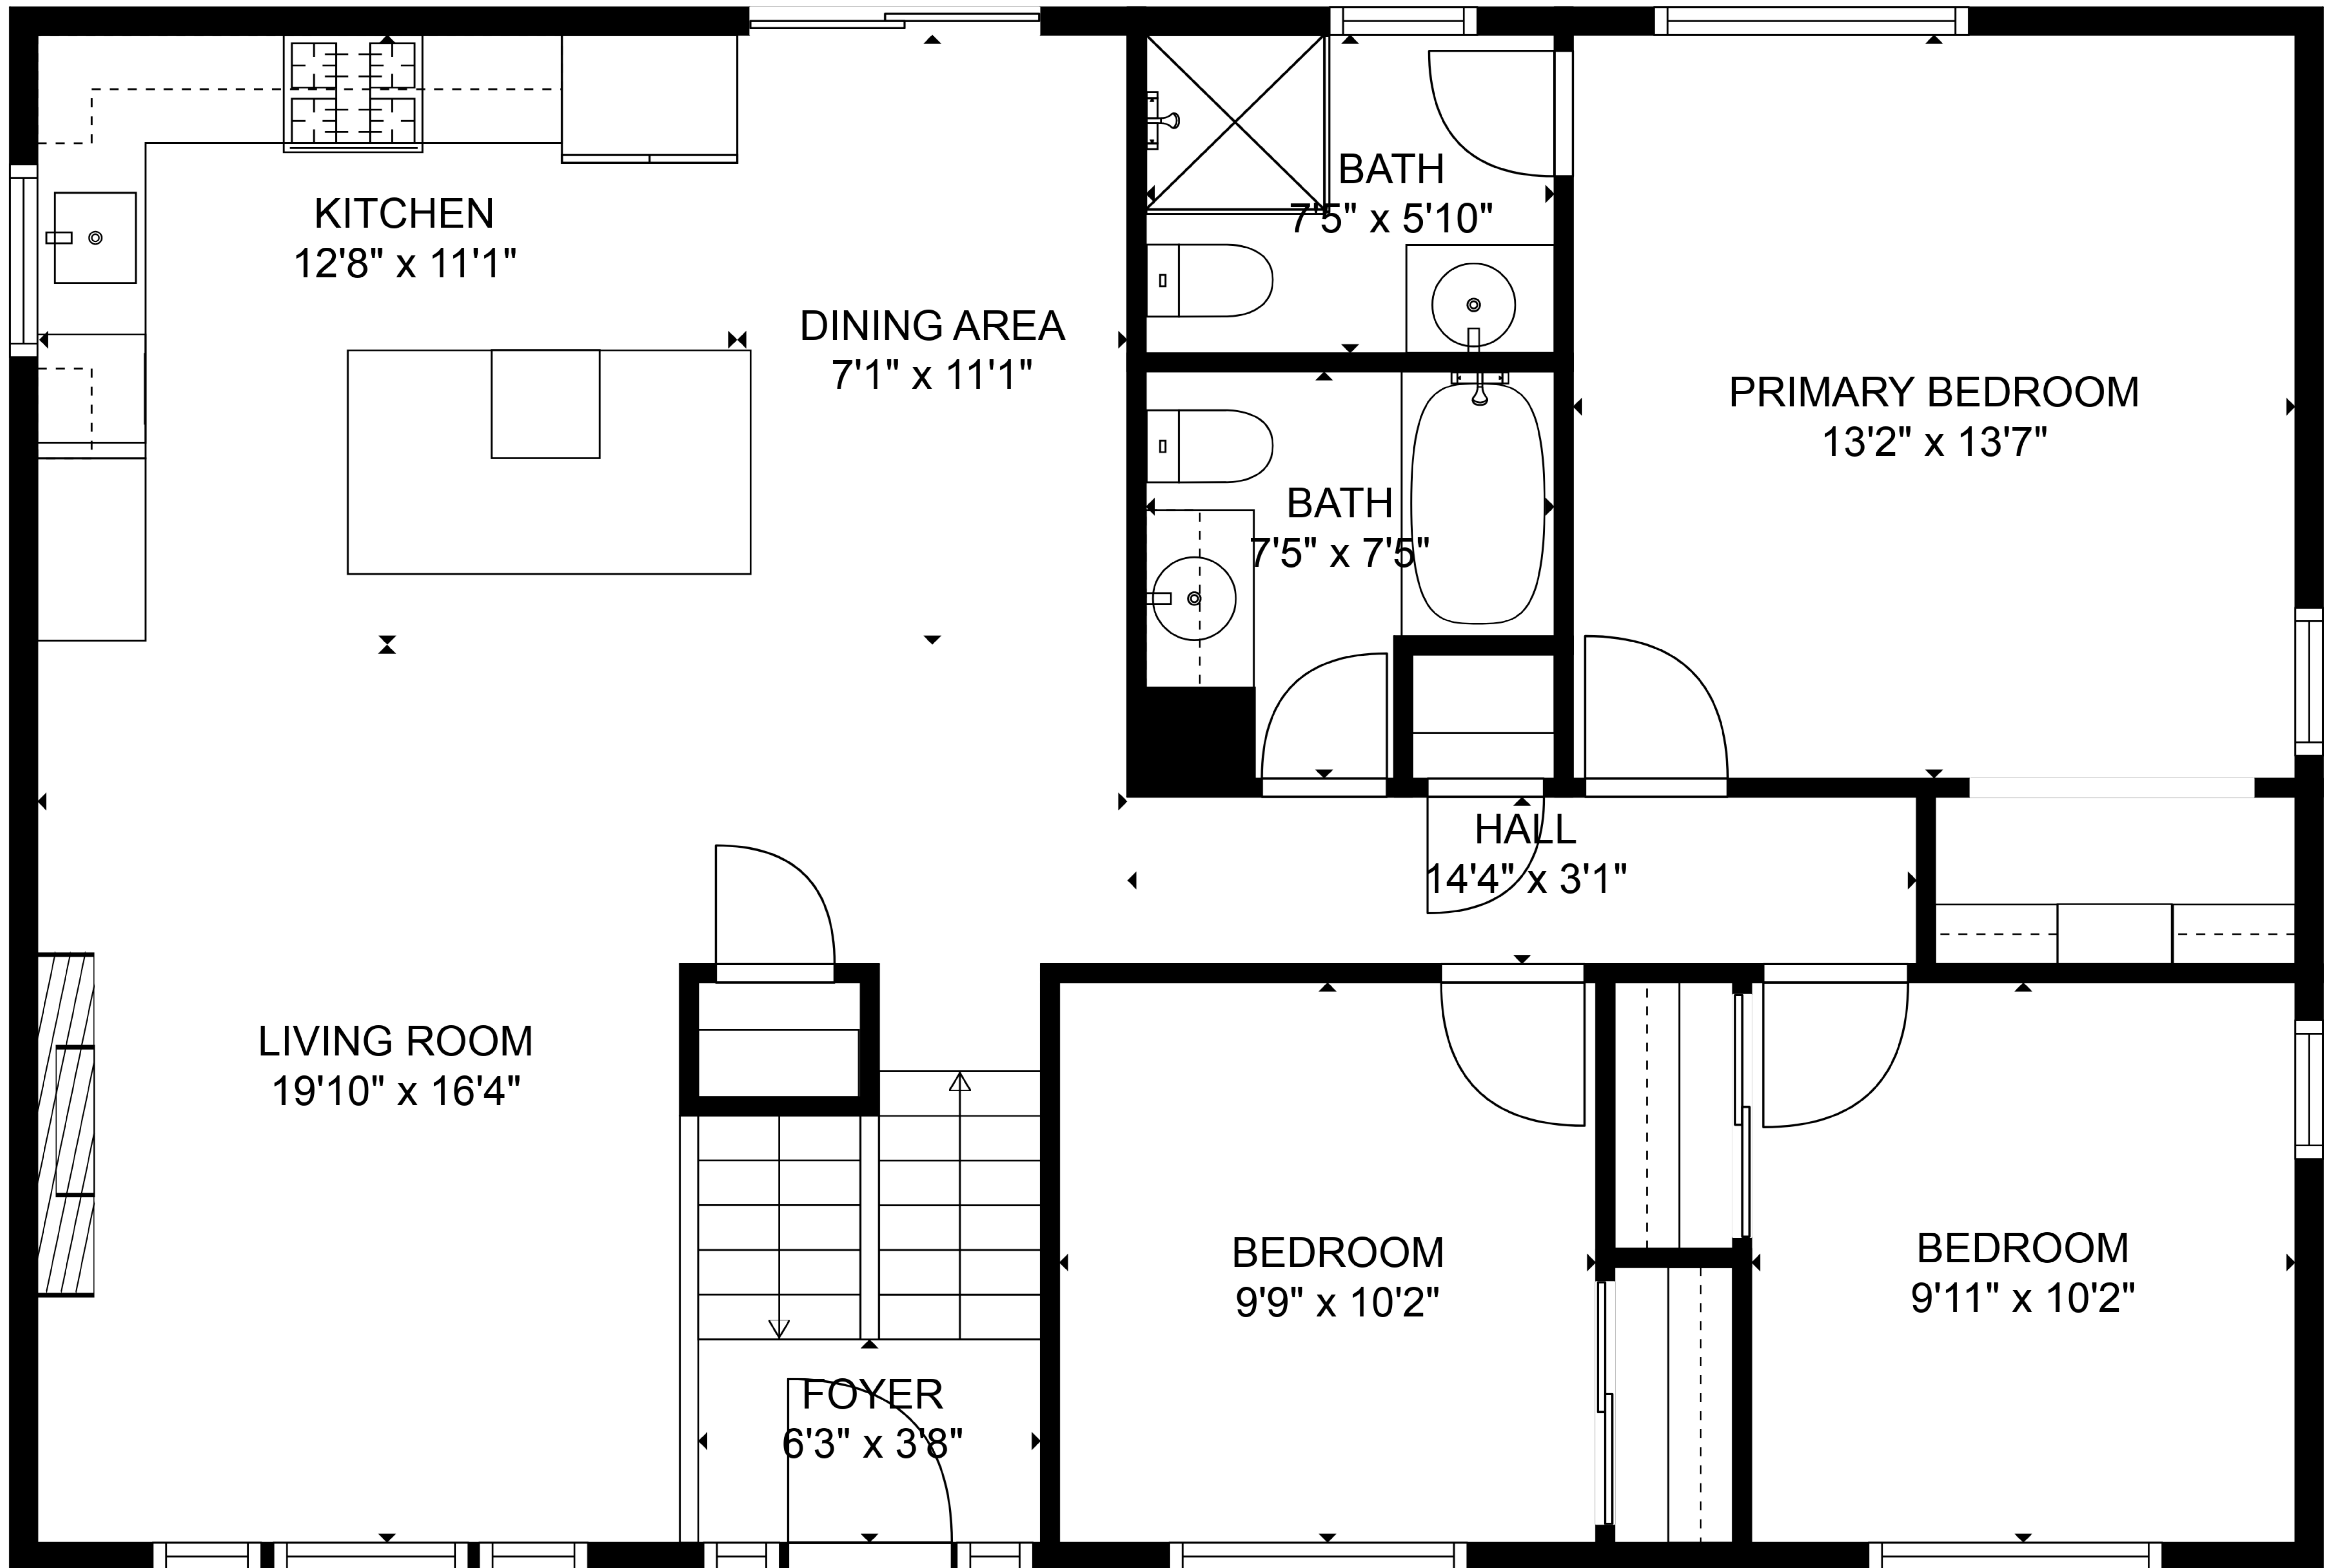

TOTAL: 1687 sq. ft
BELOW GROUND: 557 sq. ft, FLOOR 2: 1130 sq. ft
EXCLUDED AREAS: GARAGE: 557 sq. ft

SIZES AND DIMENSIONS ARE APPROXIMATE, ACTUAL MAY VARY.

TOTAL: 1687 sq. ft
 BELOW GROUND: 557 sq. ft, FLOOR 2: 1130 sq. ft
 EXCLUDED AREAS: GARAGE: 557 sq. ft

SIZES AND DIMENSIONS ARE APPROXIMATE, ACTUAL MAY VARY.

FLOOR 1

FLOOR 2

TOTAL: 1687 sq. ft
 BELOW GROUND: 557 sq. ft, FLOOR 2: 1130 sq. ft
 EXCLUDED AREAS: GARAGE: 557 sq. ft

SIZES AND DIMENSIONS ARE APPROXIMATE, ACTUAL MAY VARY.