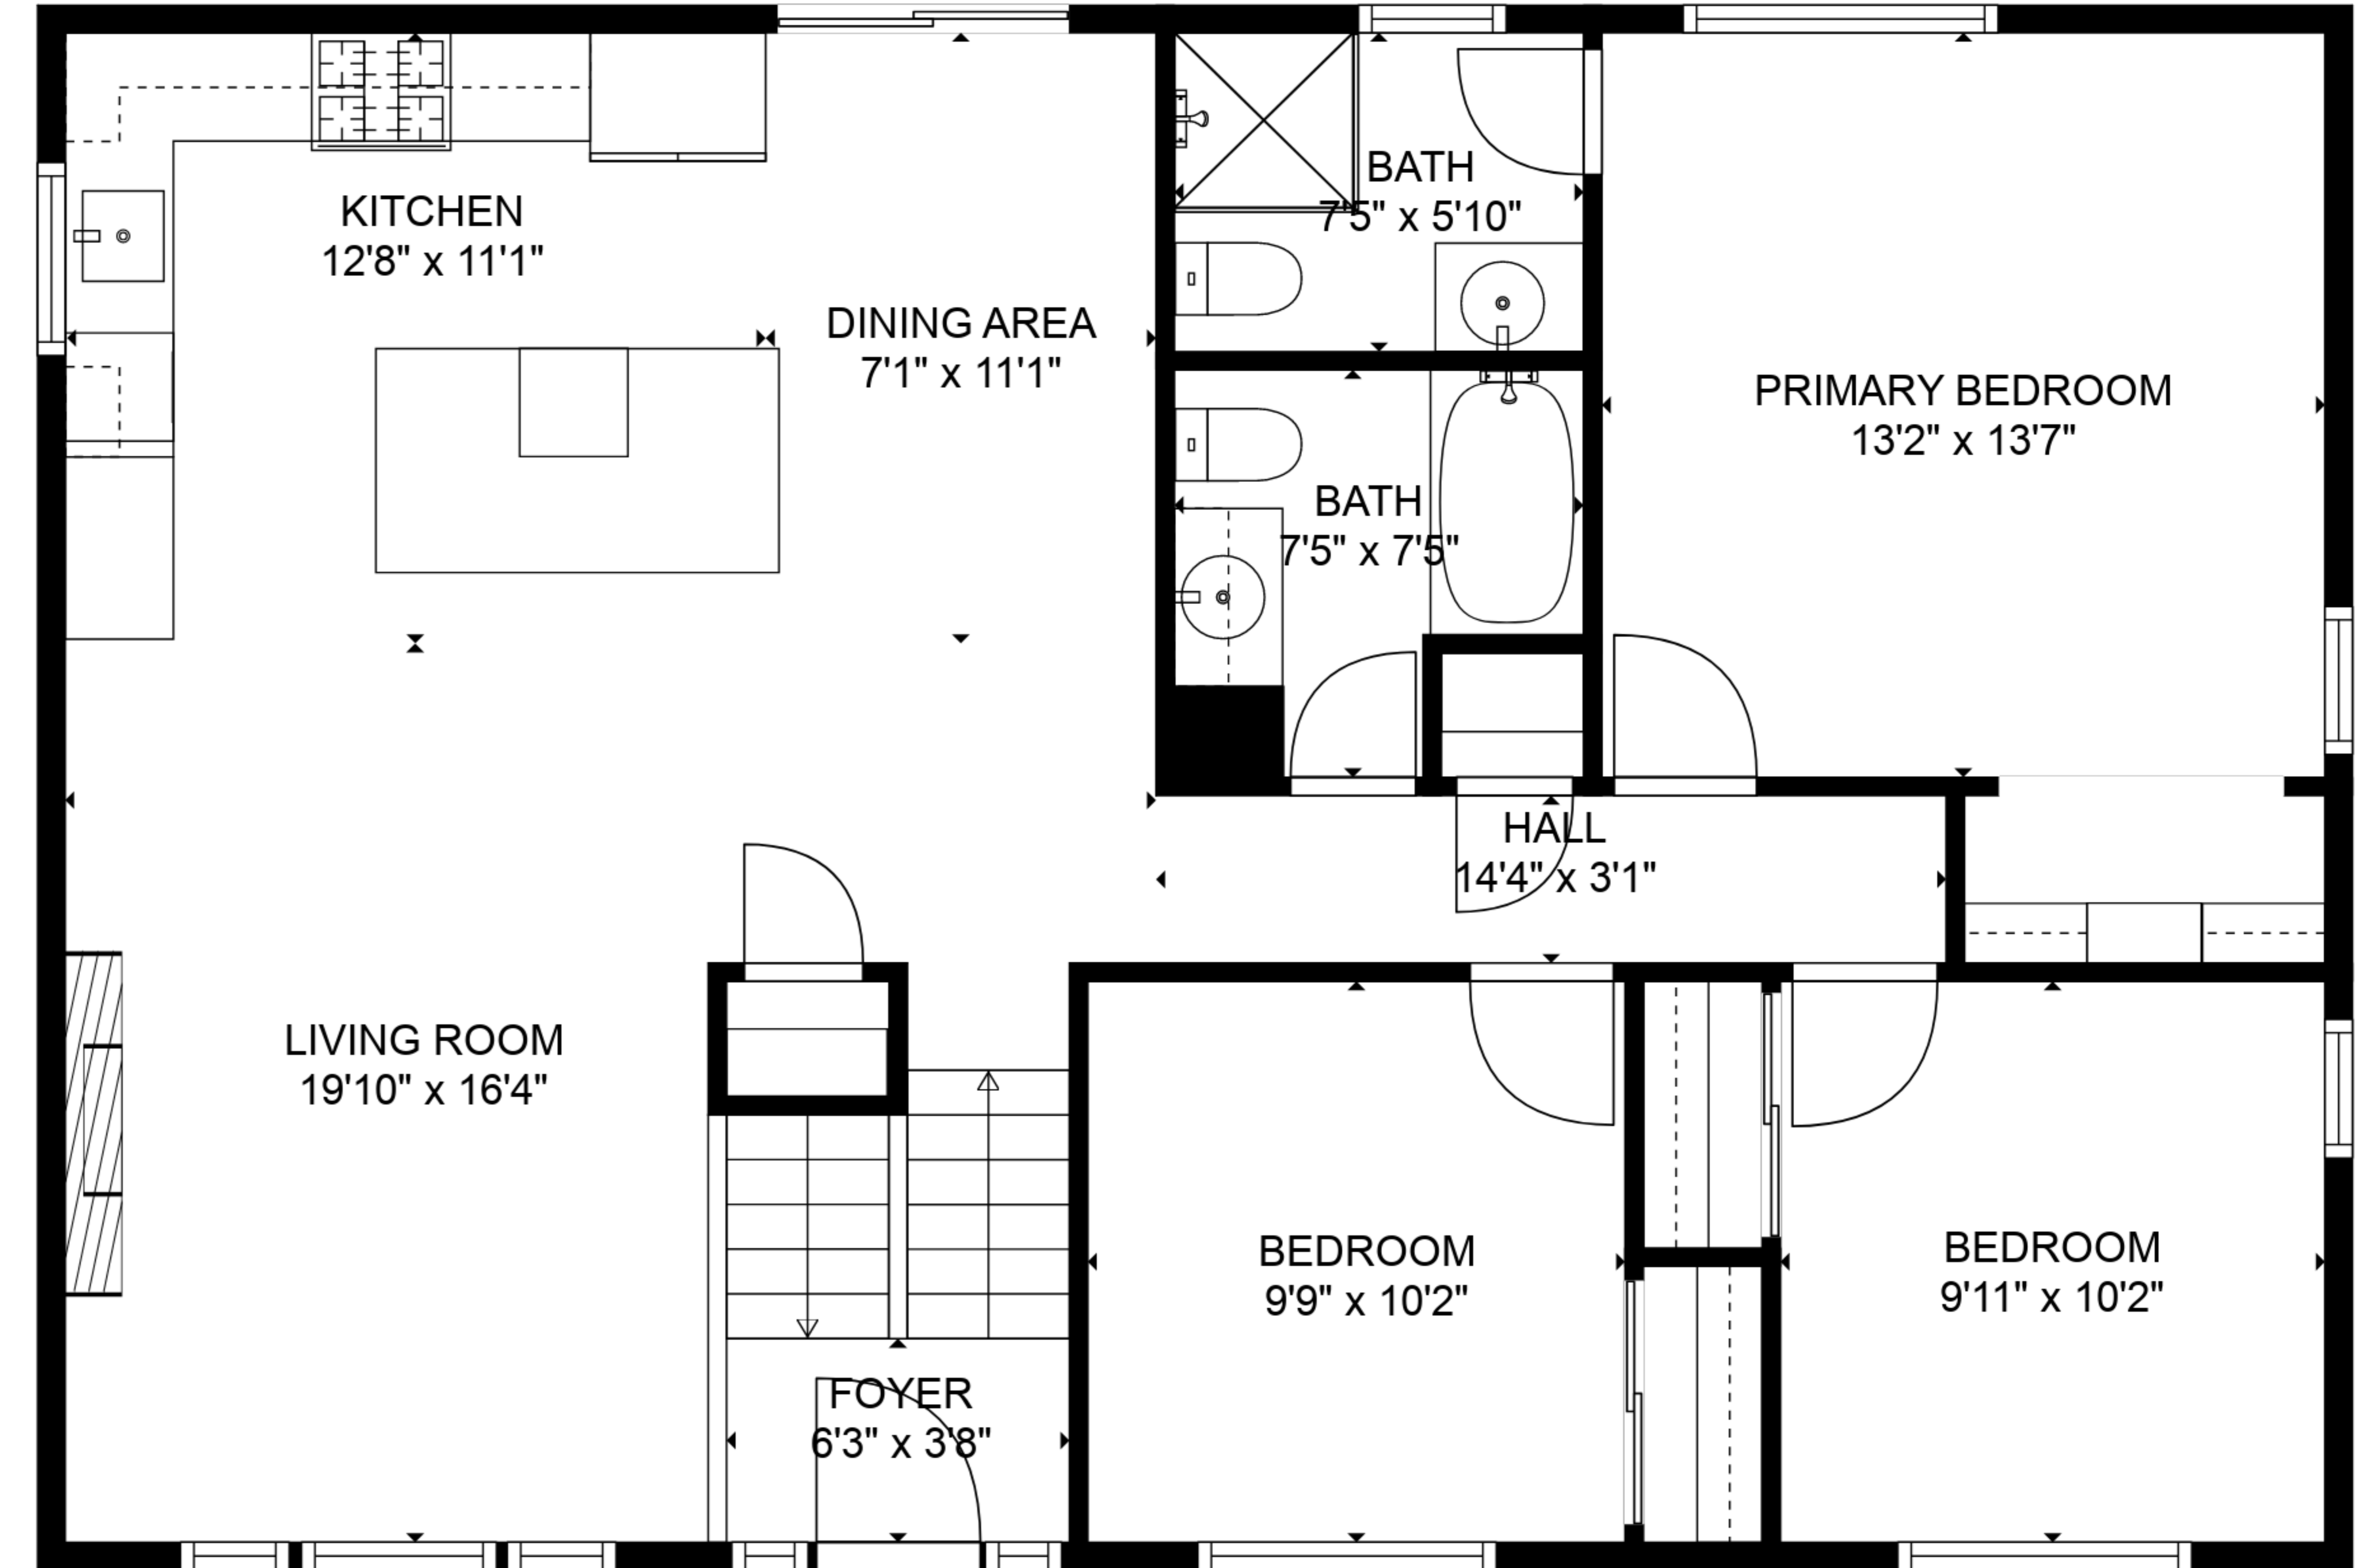

TOTAL: 1687 sq. ft
BELOW GROUND: 557 sq. ft, FLOOR 2: 1130 sq. ft
EXCLUDED AREAS: GARAGE: 557 sq. ft

SIZES AND DIMENSIONS ARE APPROXIMATE, ACTUAL MAY VARY.

TOTAL: 1687 sq. ft
 BELOW GROUND: 557 sq. ft, FLOOR 2: 1130 sq. ft
 EXCLUDED AREAS: GARAGE: 557 sq. ft

SIZES AND DIMENSIONS ARE APPROXIMATE, ACTUAL MAY VARY.

FLOOR 1

FLOOR 2

TOTAL: 1687 sq. ft
 BELOW GROUND: 557 sq. ft, FLOOR 2: 1130 sq. ft
 EXCLUDED AREAS: GARAGE: 557 sq. ft

SIZES AND DIMENSIONS ARE APPROXIMATE, ACTUAL MAY VARY.