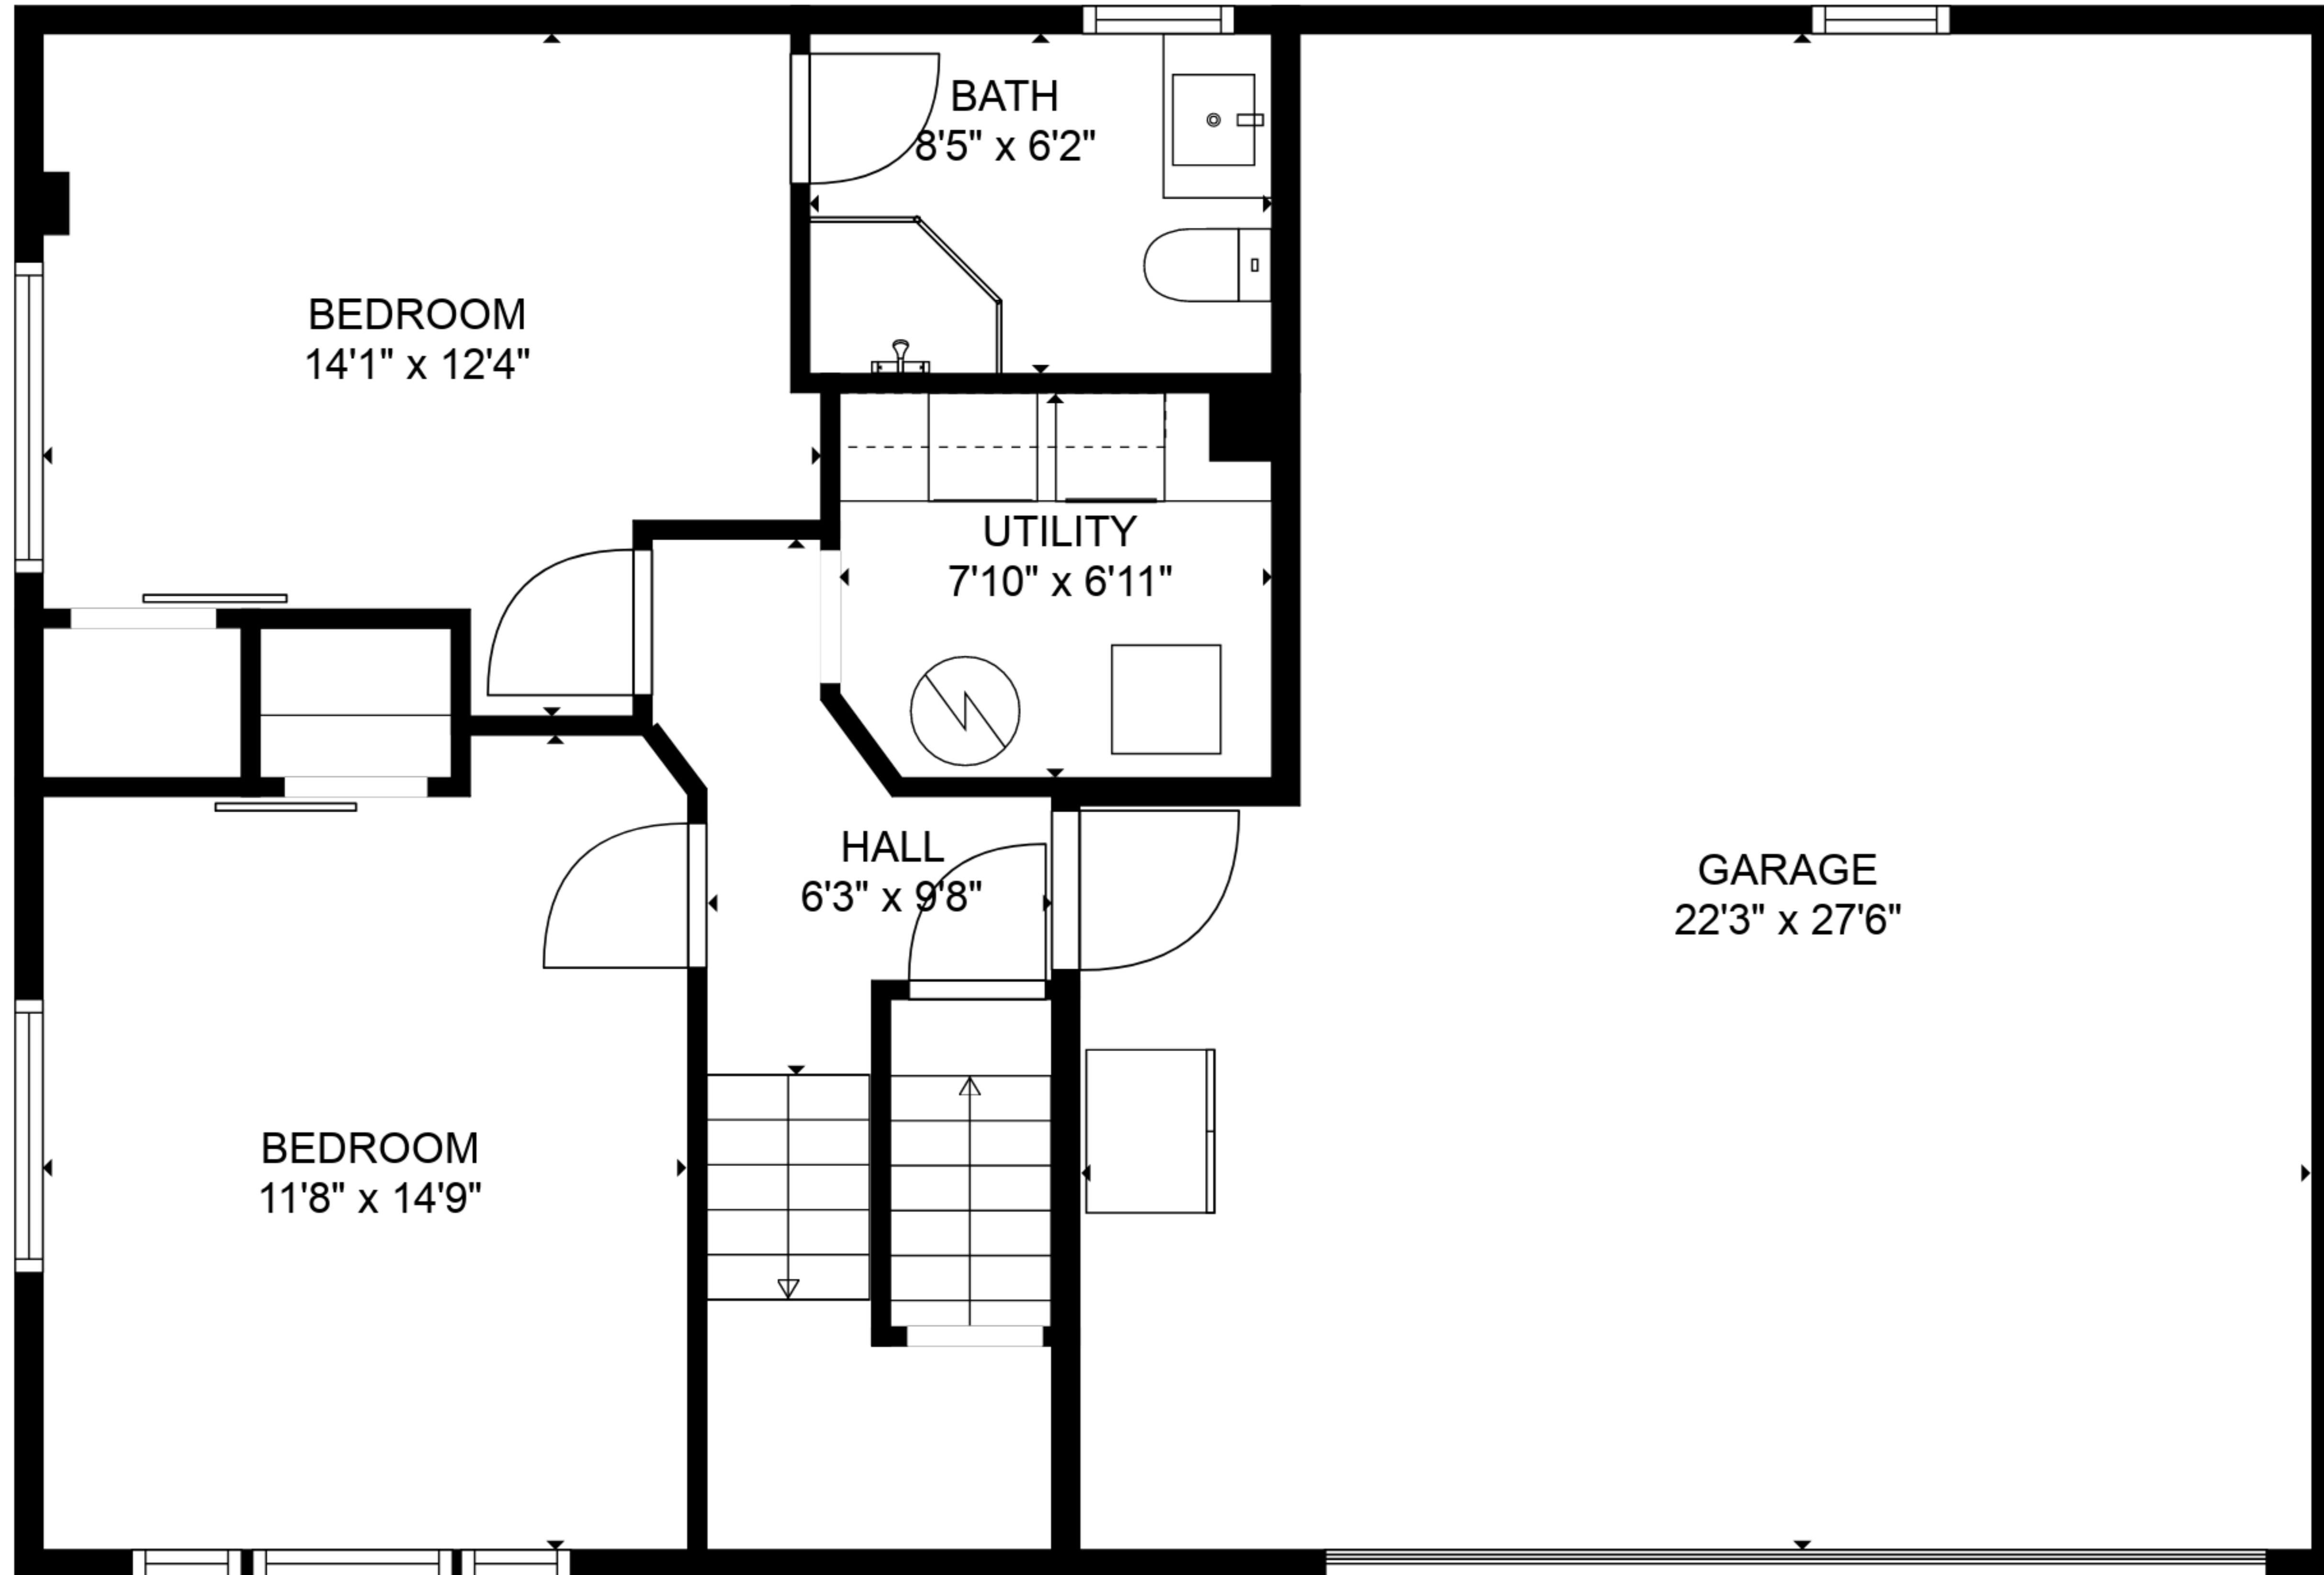

TOTAL: 1687 sq. ft
BELOW GROUND: 557 sq. ft, FLOOR 2: 1130 sq. ft
EXCLUDED AREAS: GARAGE: 557 sq. ft

SIZES AND DIMENSIONS ARE APPROXIMATE, ACTUAL MAY VARY.

TOTAL: 1687 sq. ft
 BELOW GROUND: 557 sq. ft, FLOOR 2: 1130 sq. ft
 EXCLUDED AREAS: GARAGE: 557 sq. ft

SIZES AND DIMENSIONS ARE APPROXIMATE, ACTUAL MAY VARY.

FLOOR 1

FLOOR 2

TOTAL: 1687 sq. ft
 BELOW GROUND: 557 sq. ft, FLOOR 2: 1130 sq. ft
 EXCLUDED AREAS: GARAGE: 557 sq. ft

SIZES AND DIMENSIONS ARE APPROXIMATE, ACTUAL MAY VARY.