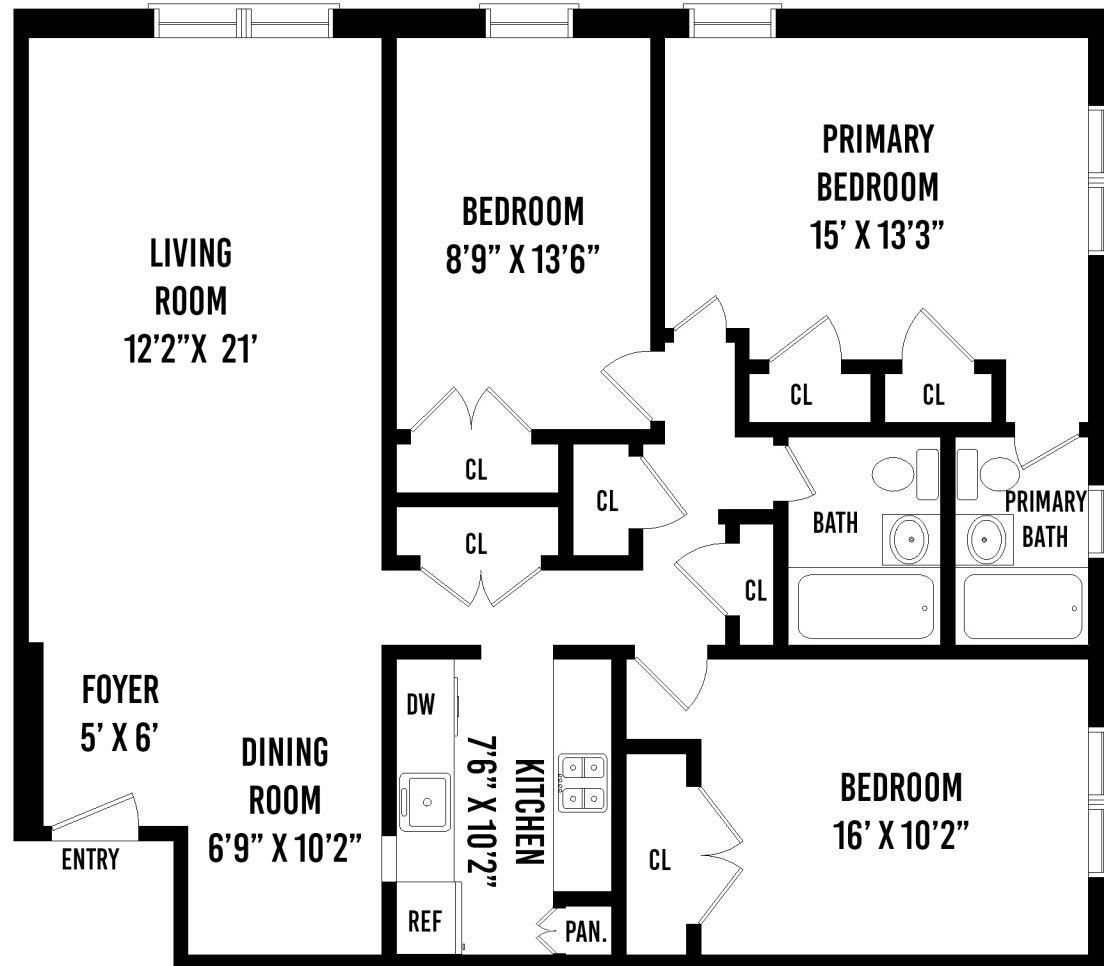

# 35-20 LEVERICH STREET APT 209 JACKSON HEIGHTS NY

PREPARED BY HOME MEDIA GROUP INC. TEL 212-731-2301

THIS FLOOR PLAN ILLUSTRATION IS AN APPROXIMATION OF EXISTING STRUCTURES AND FEATURES AND IS PROVIDED FOR CONVENIENCE ONLY WITH THE PERMISSION OF THE SELLER. ALL MEASUREMENTS ARE APPROXIMATE AND NOT GUARANTEED TO BE EXACT OR TO SCALE.