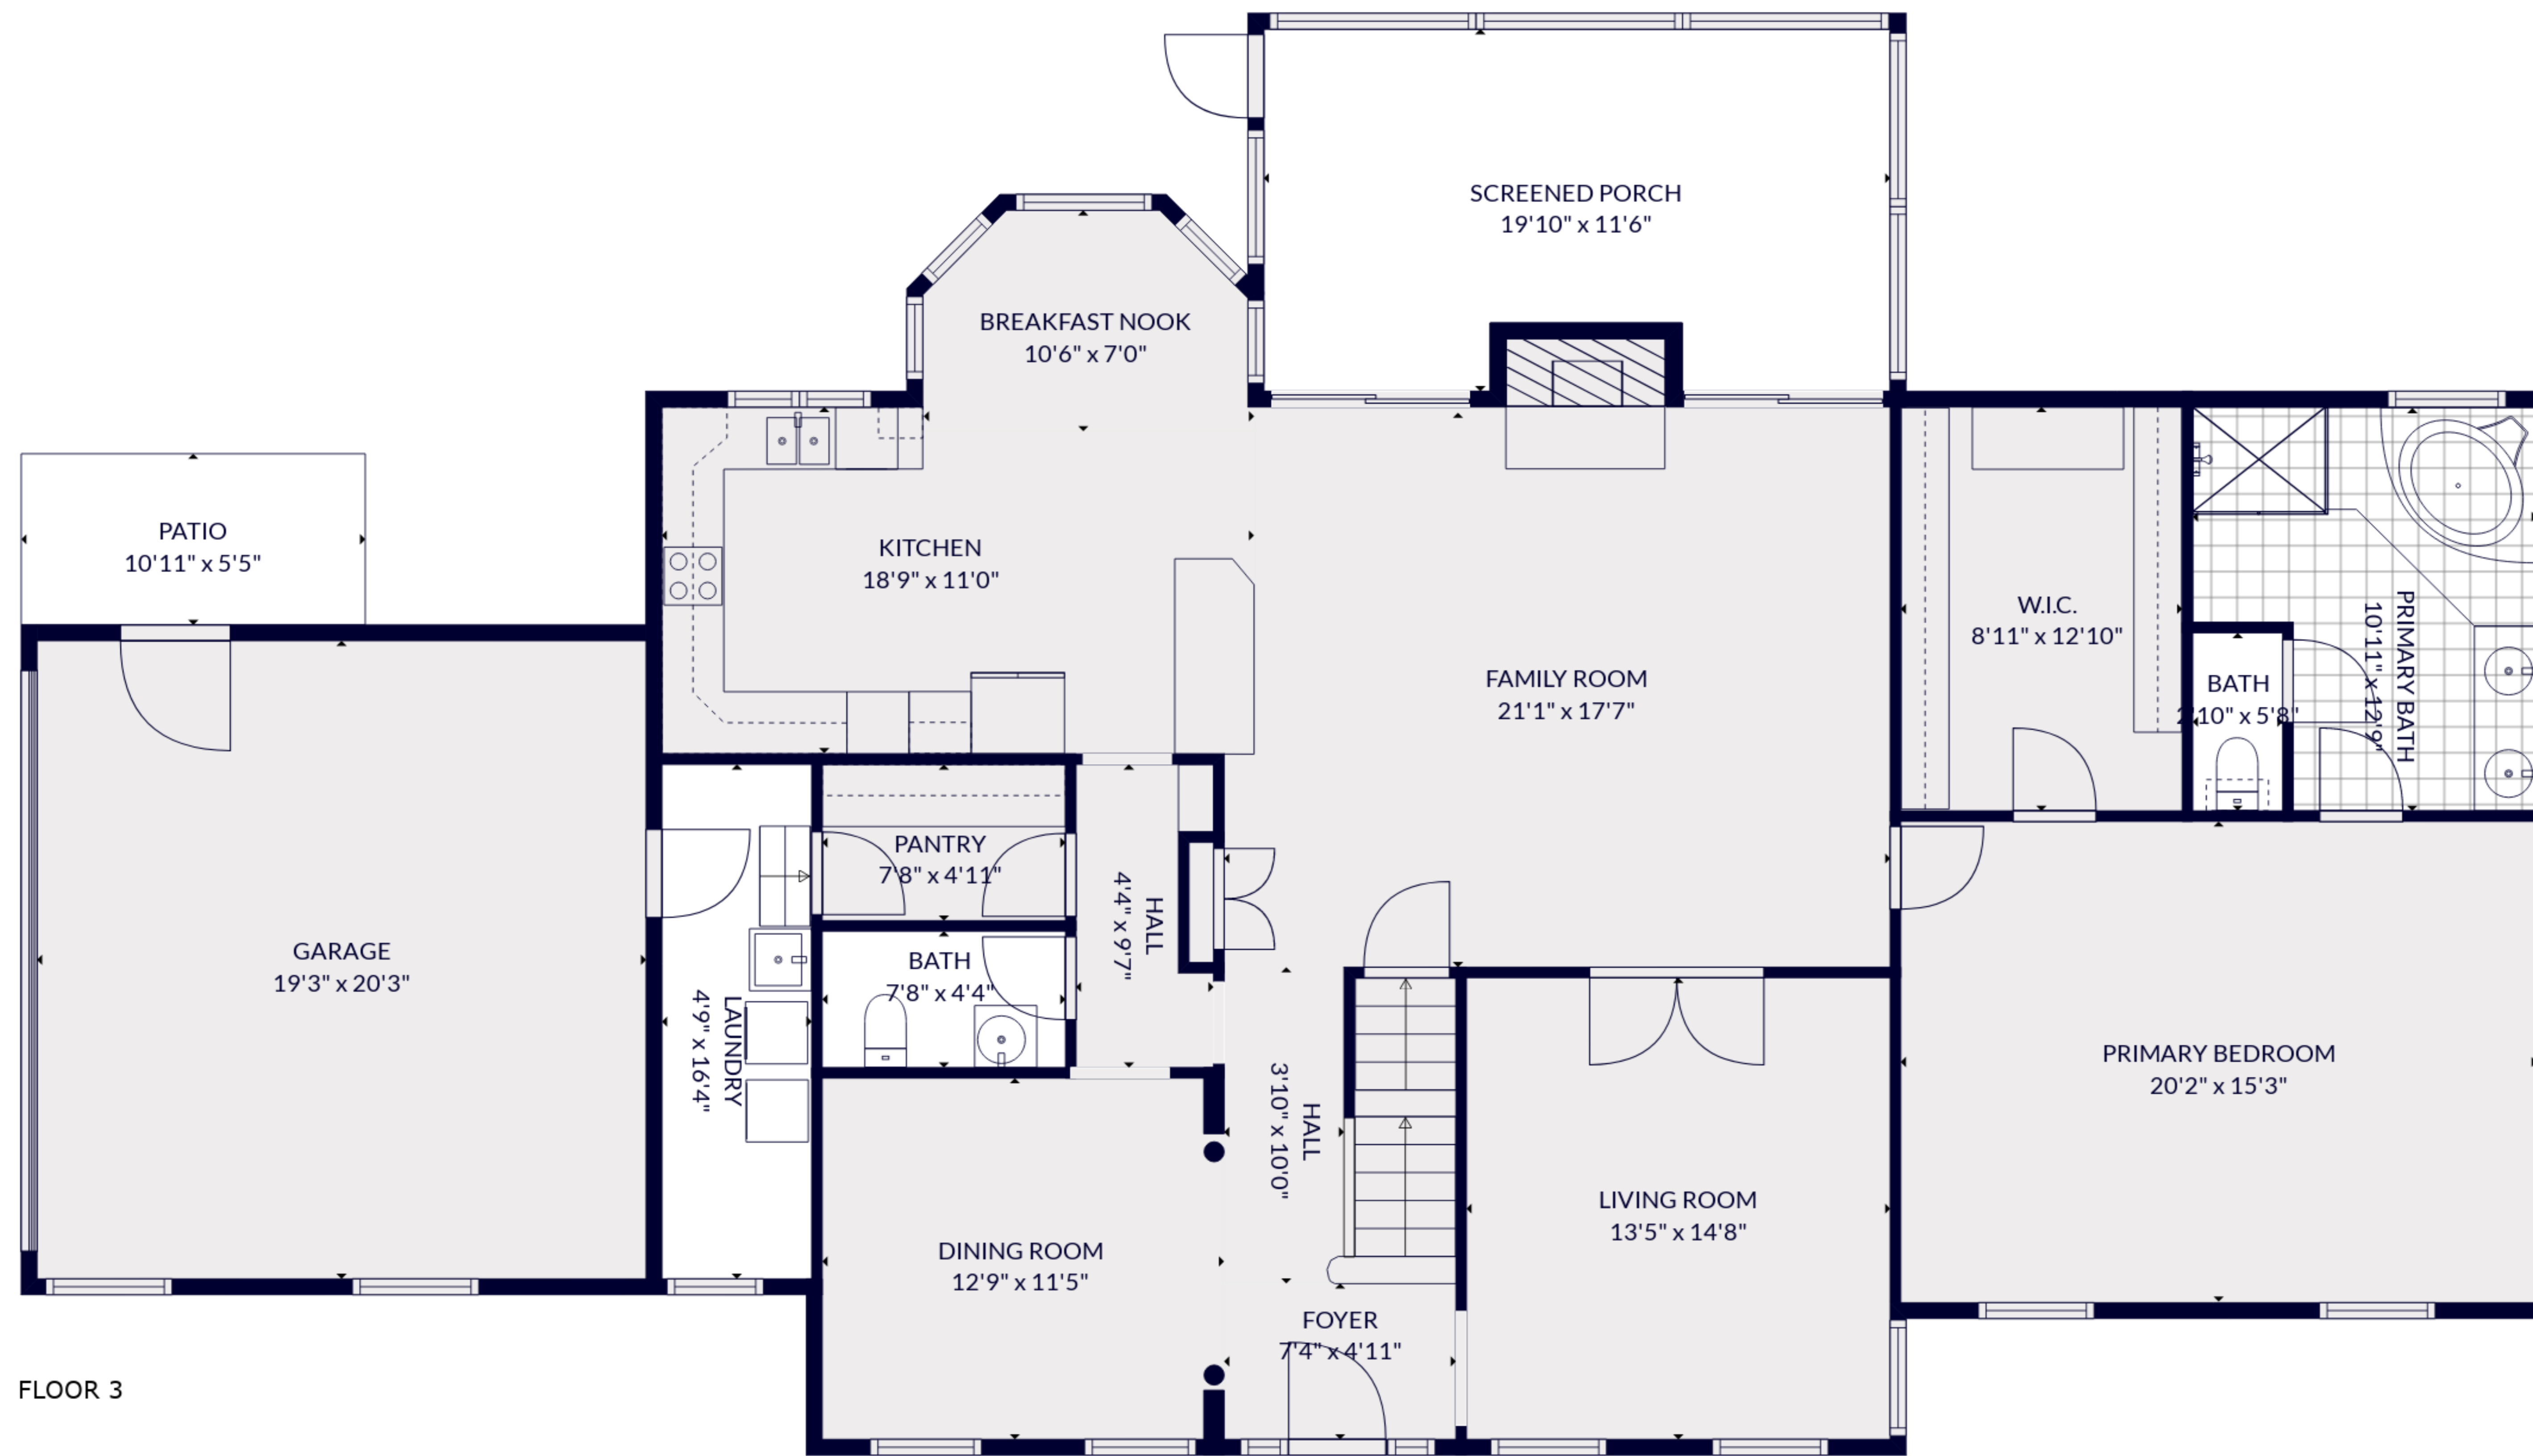

Total scanned area: 6173 sq. ft

GARAGE  
24'3" x 21'6"

Total scanned area: 6173 sq. ft

Total scanned area: 6173 sq. ft

Total scanned area: 6173 sq. ft

FLOOR 3

FLOOR 4

FLOOR 1

FLOOR 2

Total scanned area: 6173 sq. ft