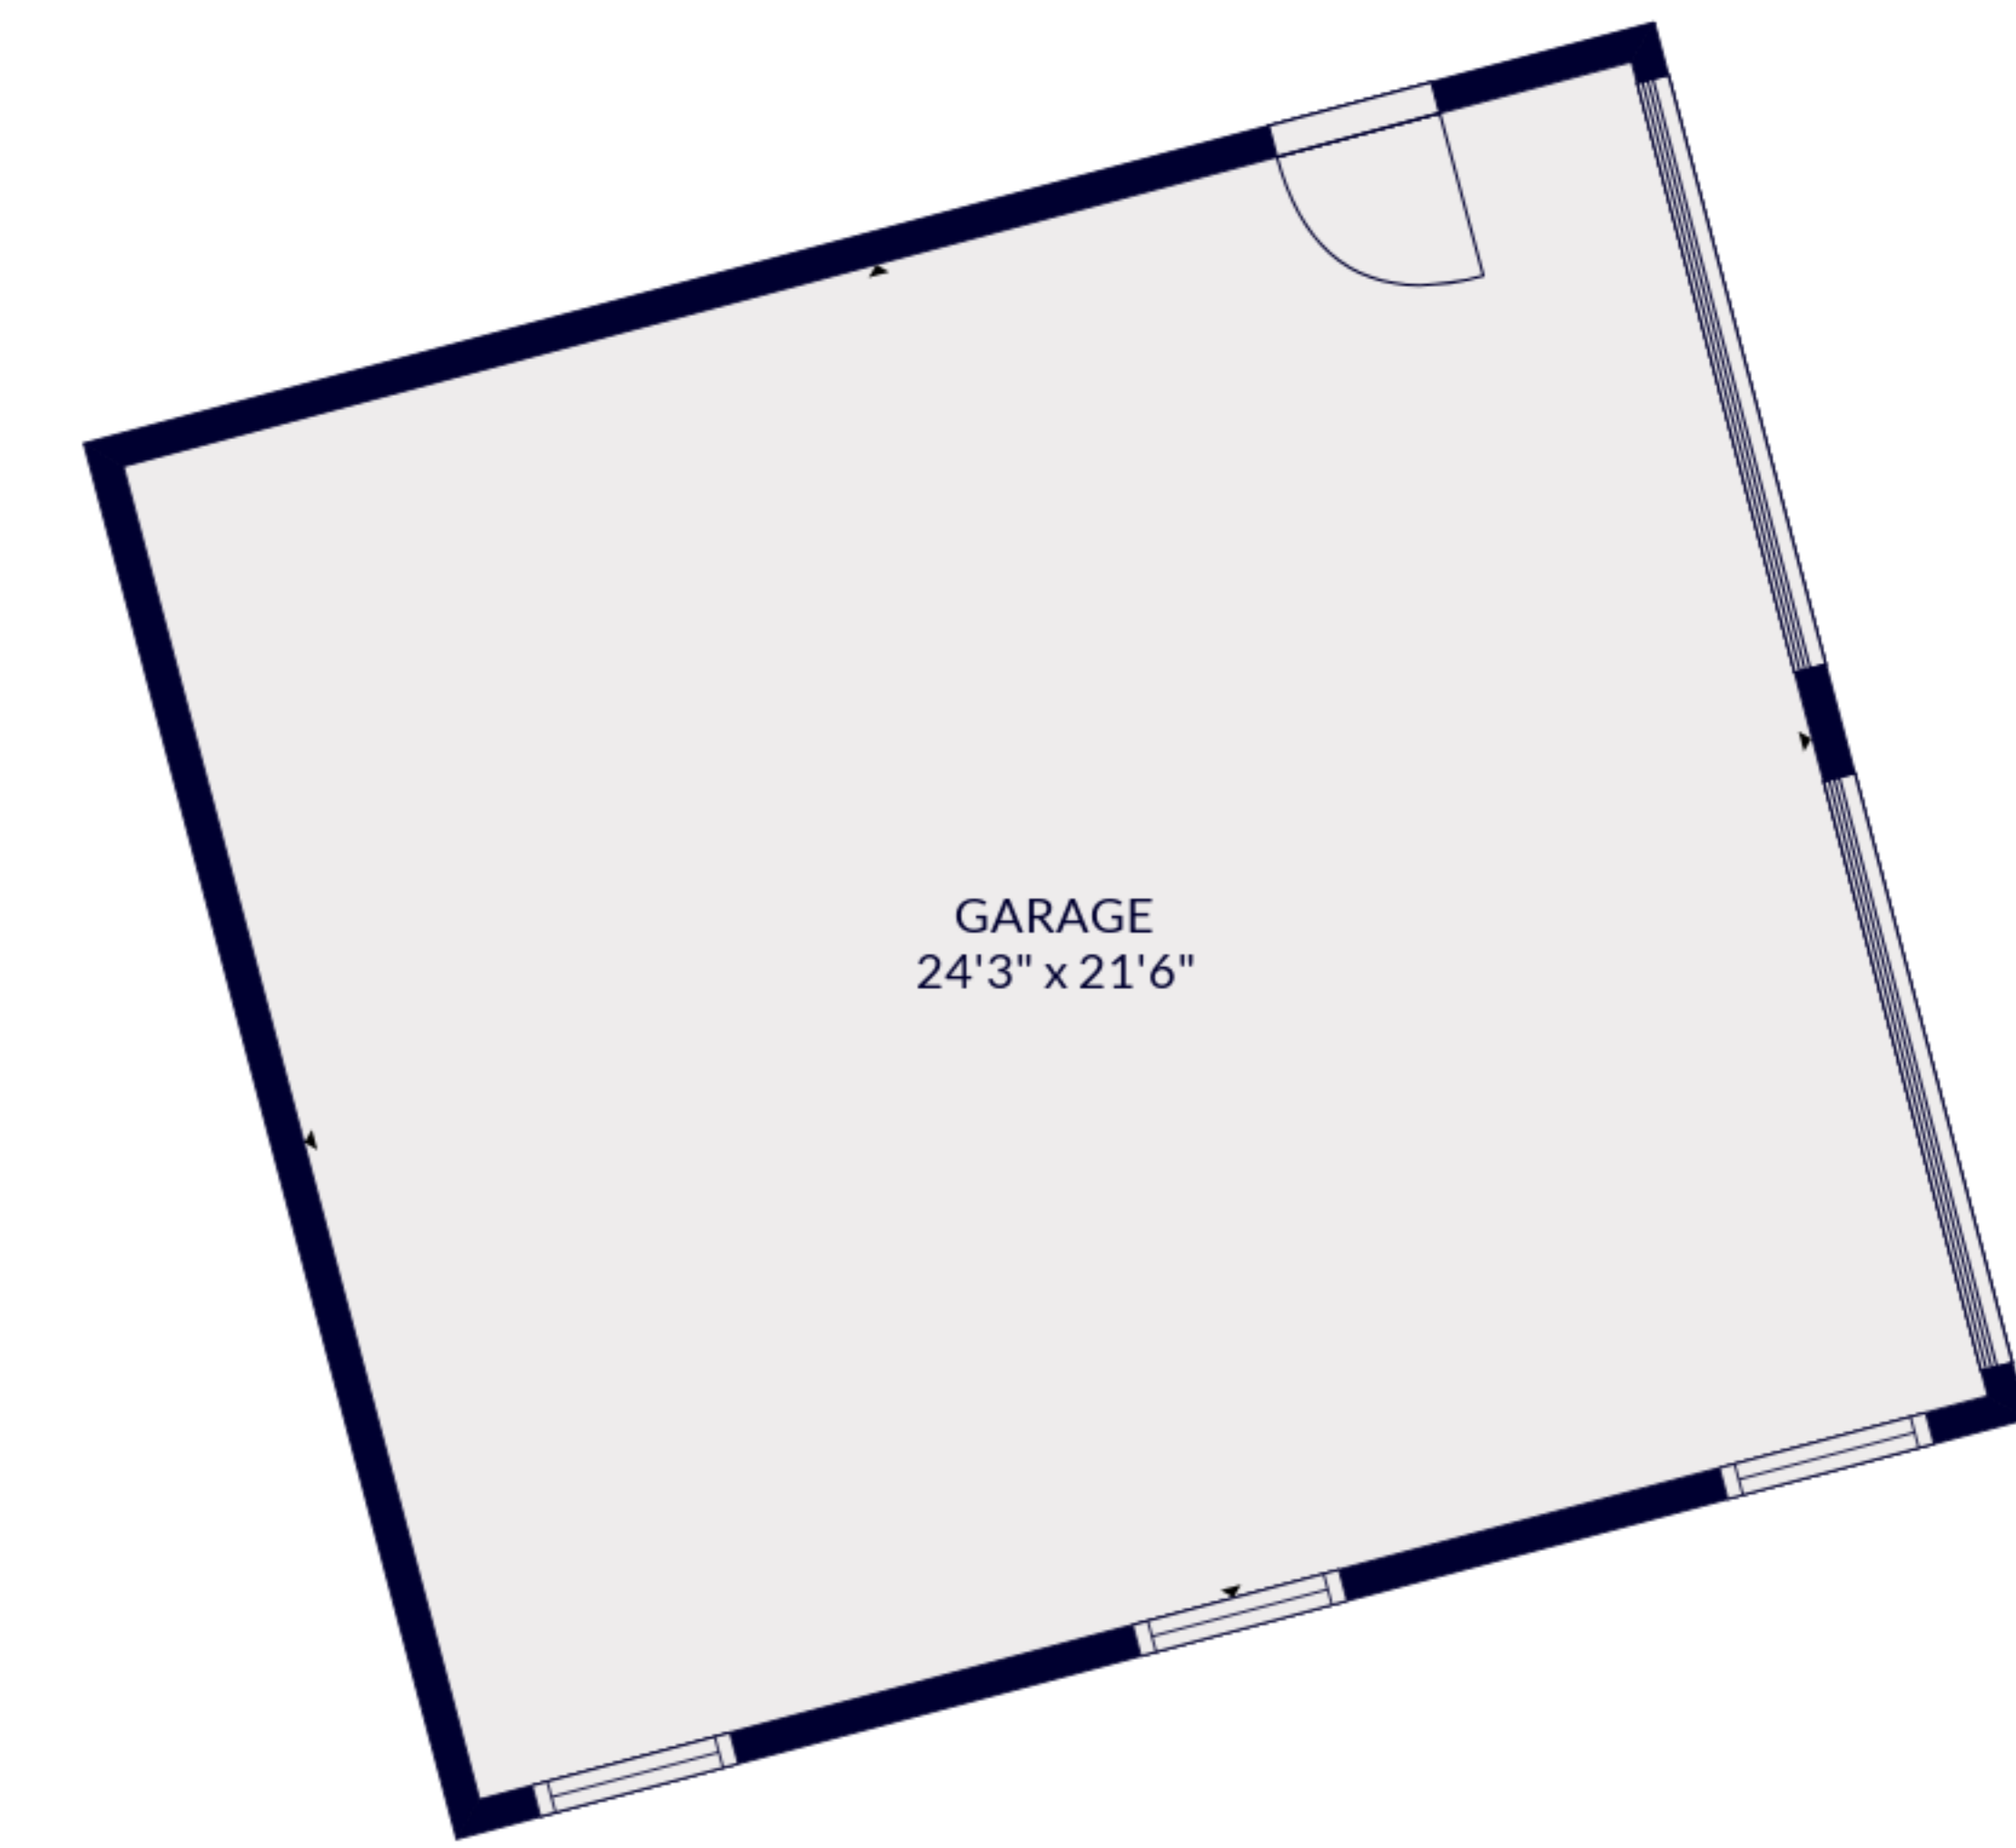

Total scanned area: 6173 sq. ft

GARAGE  
24'3" x 21'6"

Total scanned area: 6173 sq. ft

Total scanned area: 6173 sq. ft

Total scanned area: 6173 sq. ft

FLOOR 3

FLOOR 4

FLOOR 1

FLOOR 2

Total scanned area: 6173 sq. ft