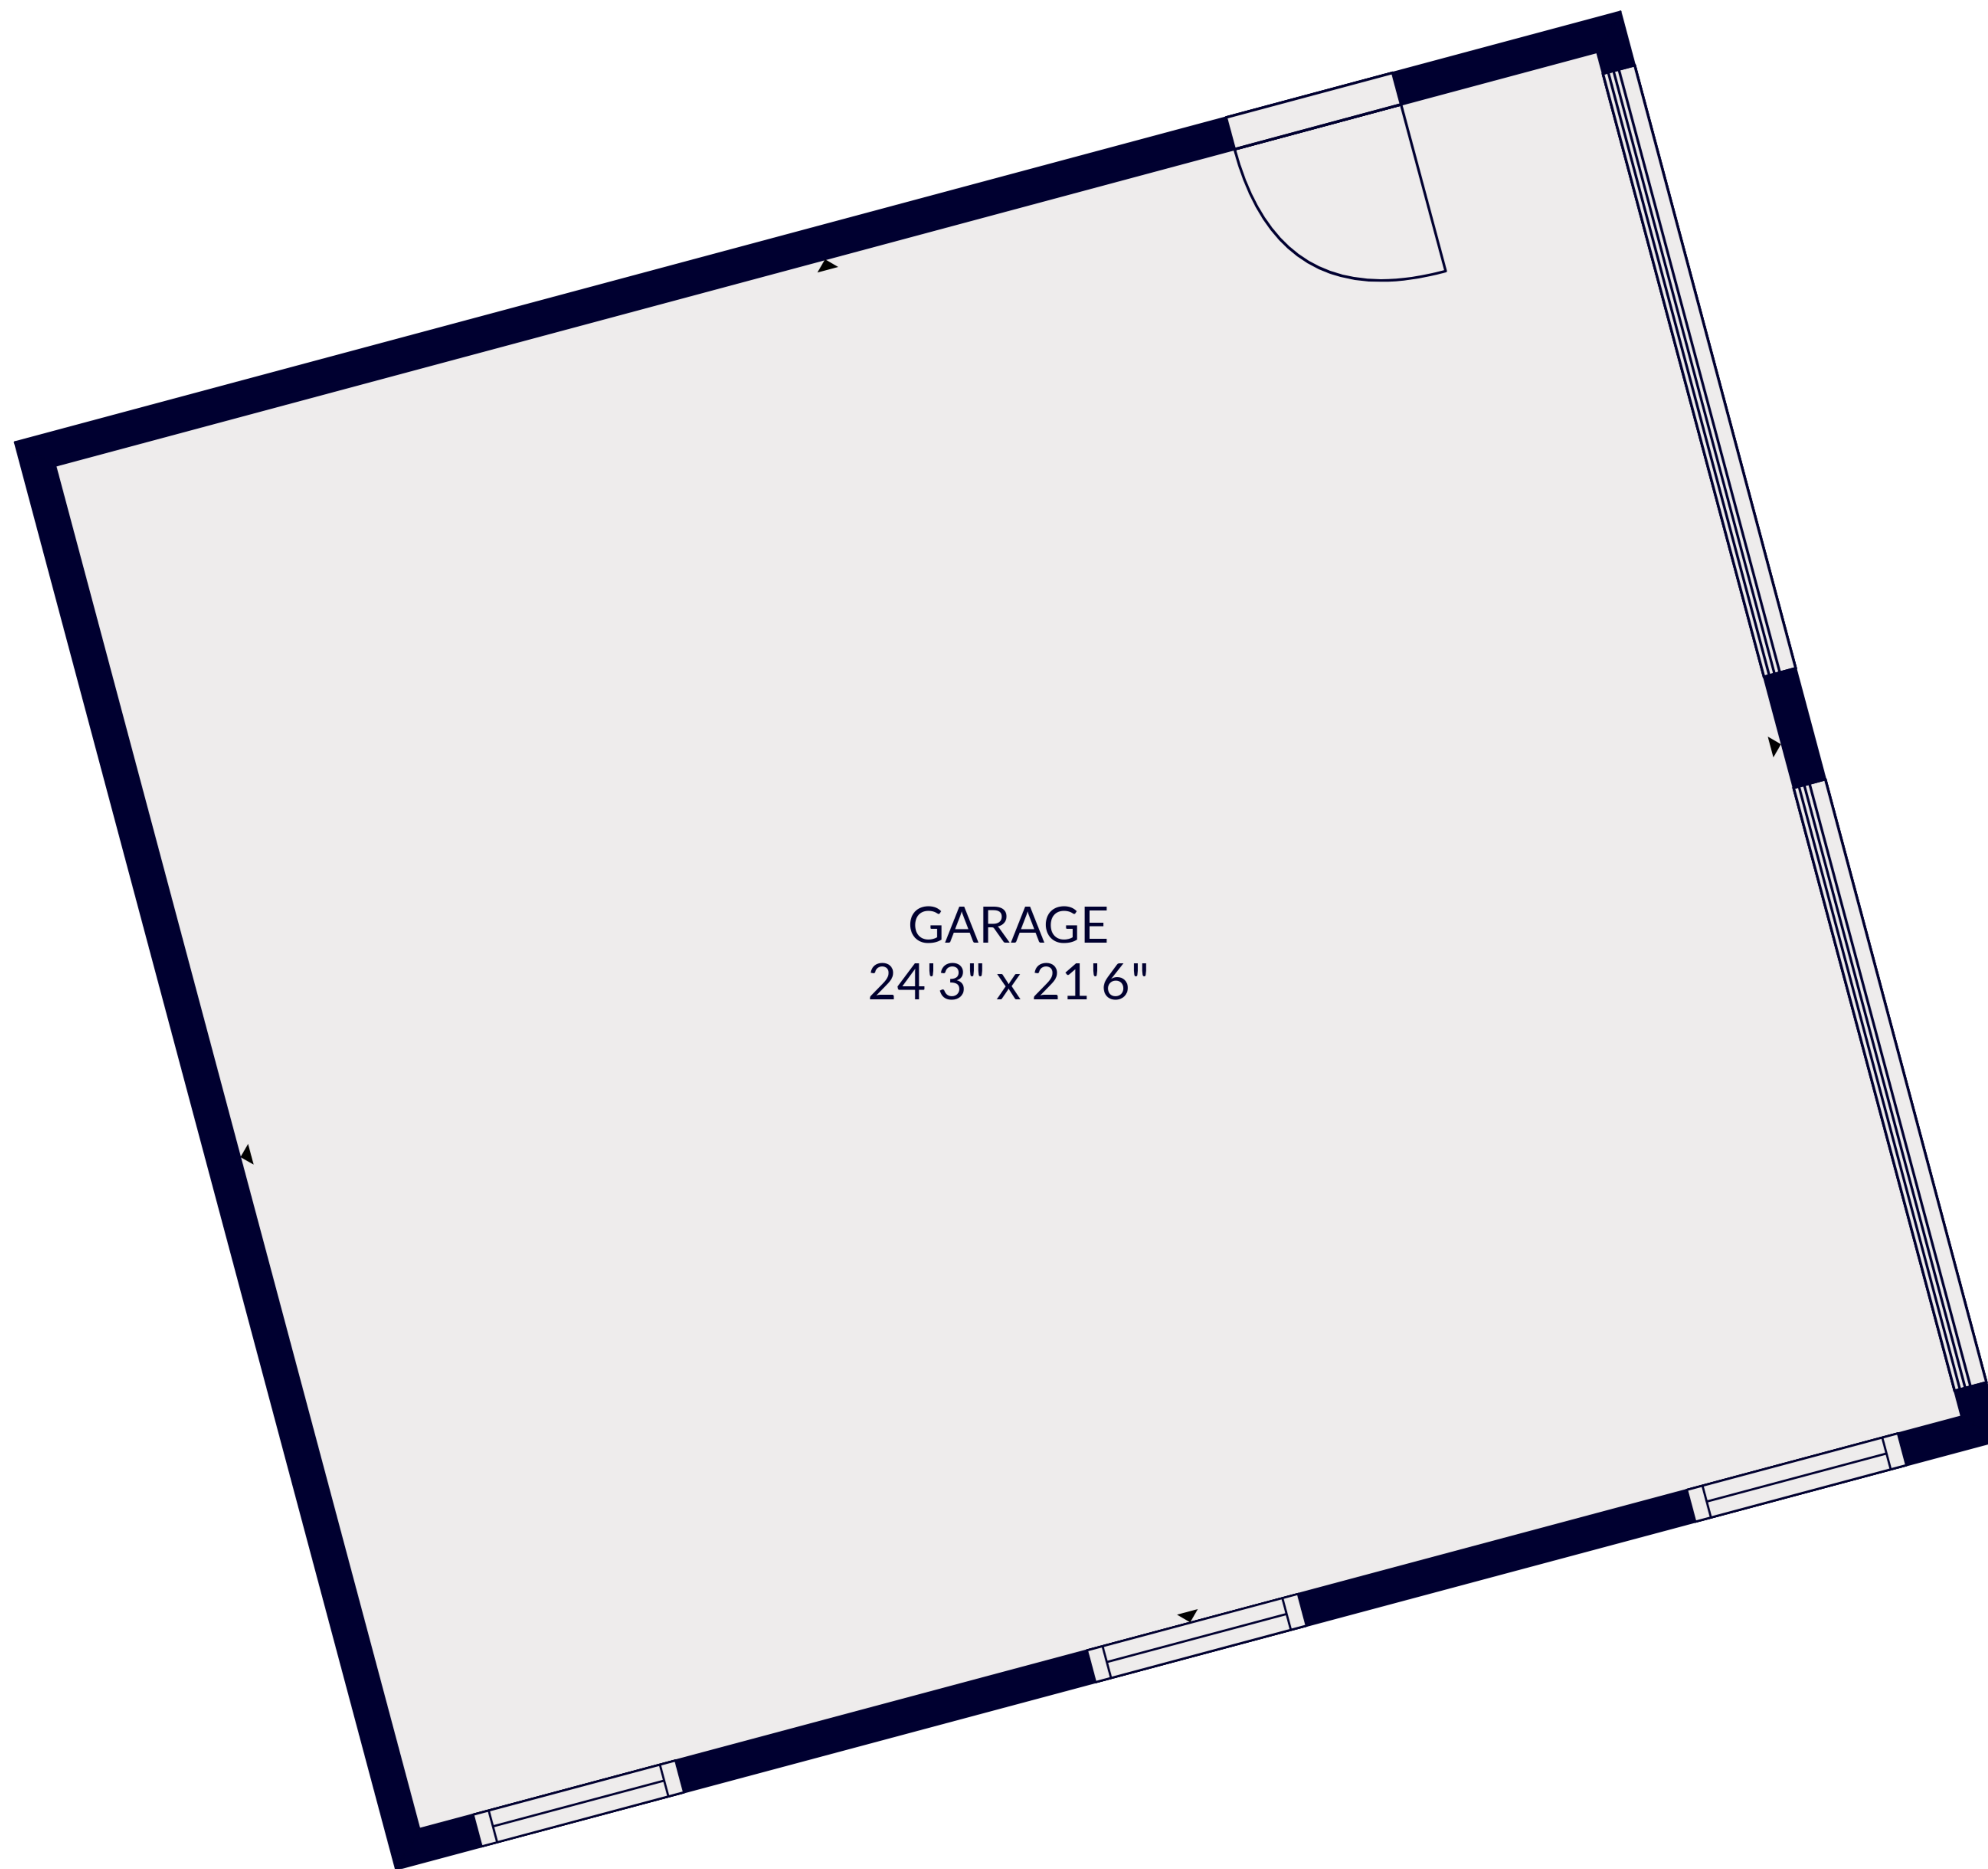

Total scanned area: 6173 sq. ft

GARAGE  
24'3" x 21'6"

Total scanned area: 6173 sq. ft

Total scanned area: 6173 sq. ft

Total scanned area: 6173 sq. ft

FLOOR 3

FLOOR 4

FLOOR 1

FLOOR 2

Total scanned area: 6173 sq. ft