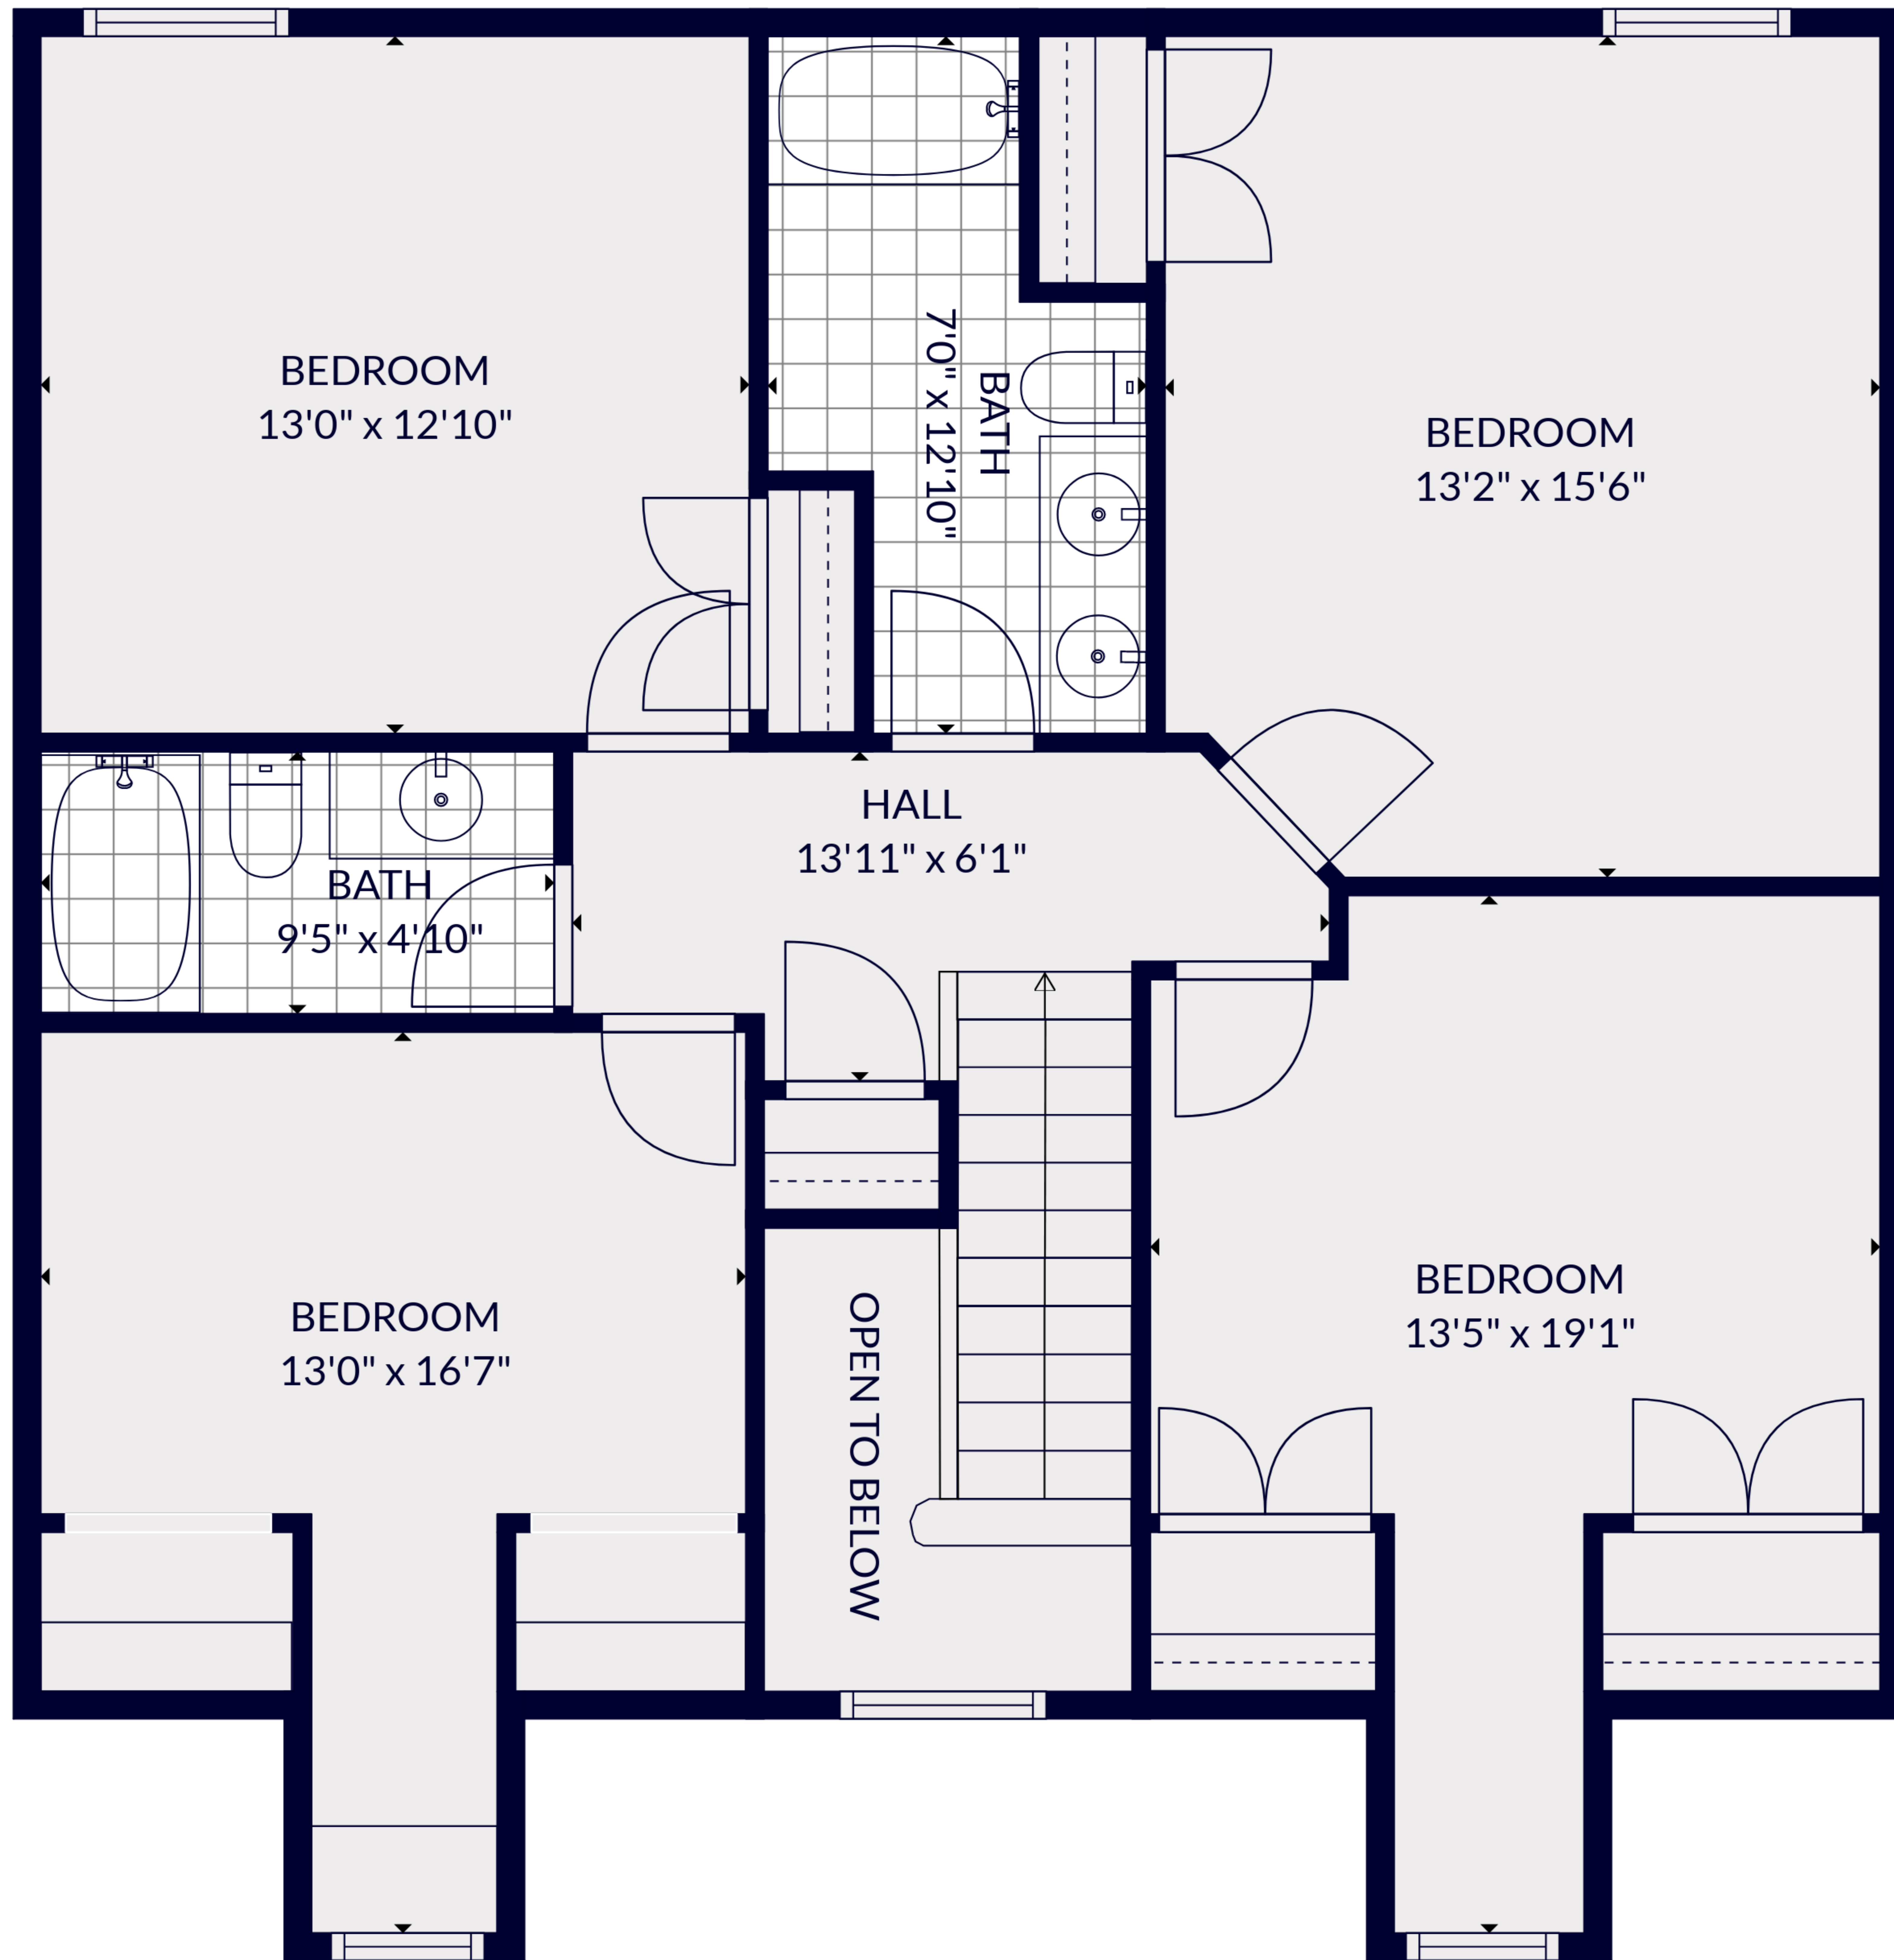

Total scanned area: 6173 sq. ft

GARAGE  
24'3" x 21'6"

Total scanned area: 6173 sq. ft

Total scanned area: 6173 sq. ft

Total scanned area: 6173 sq. ft

FLOOR 3

FLOOR 4

FLOOR 1

FLOOR 2

Total scanned area: 6173 sq. ft