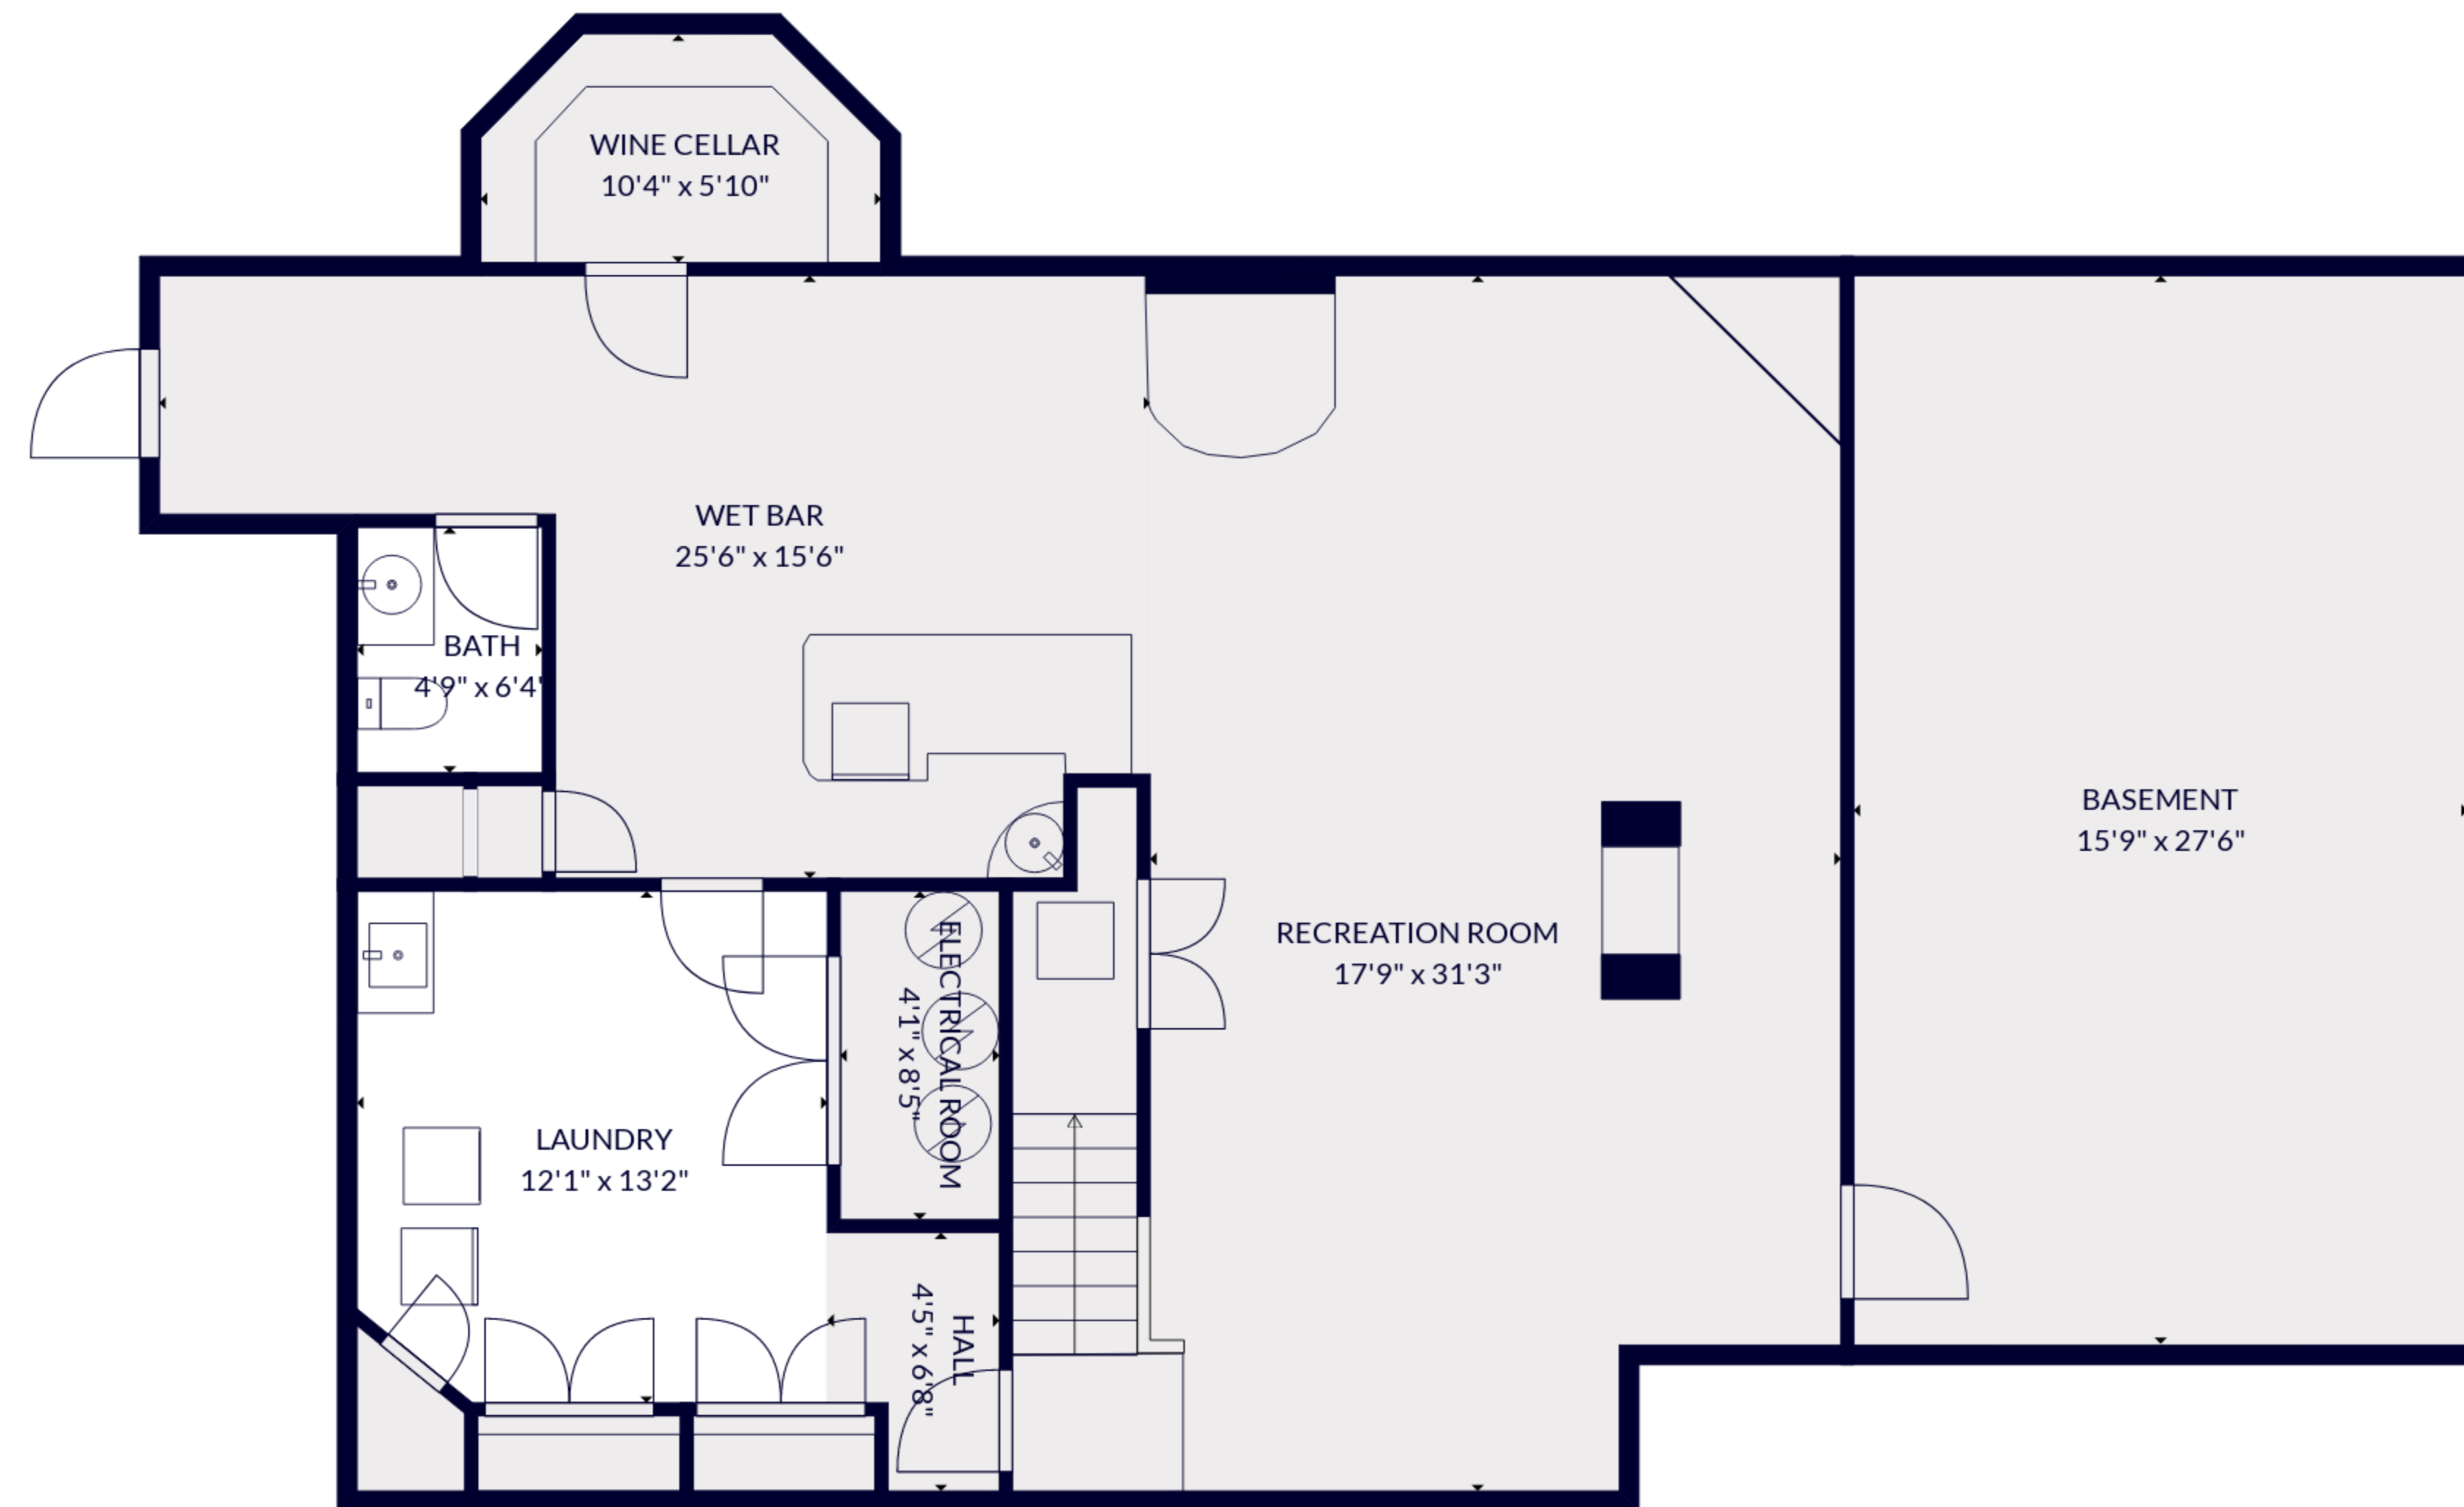

Total scanned area: 6173 sq. ft

GARAGE  
24'3" x 21'6"

Total scanned area: 6173 sq. ft

Total scanned area: 6173 sq. ft

Total scanned area: 6173 sq. ft

FLOOR 3

FLOOR 4

FLOOR 1

FLOOR 2

Total scanned area: 6173 sq. ft