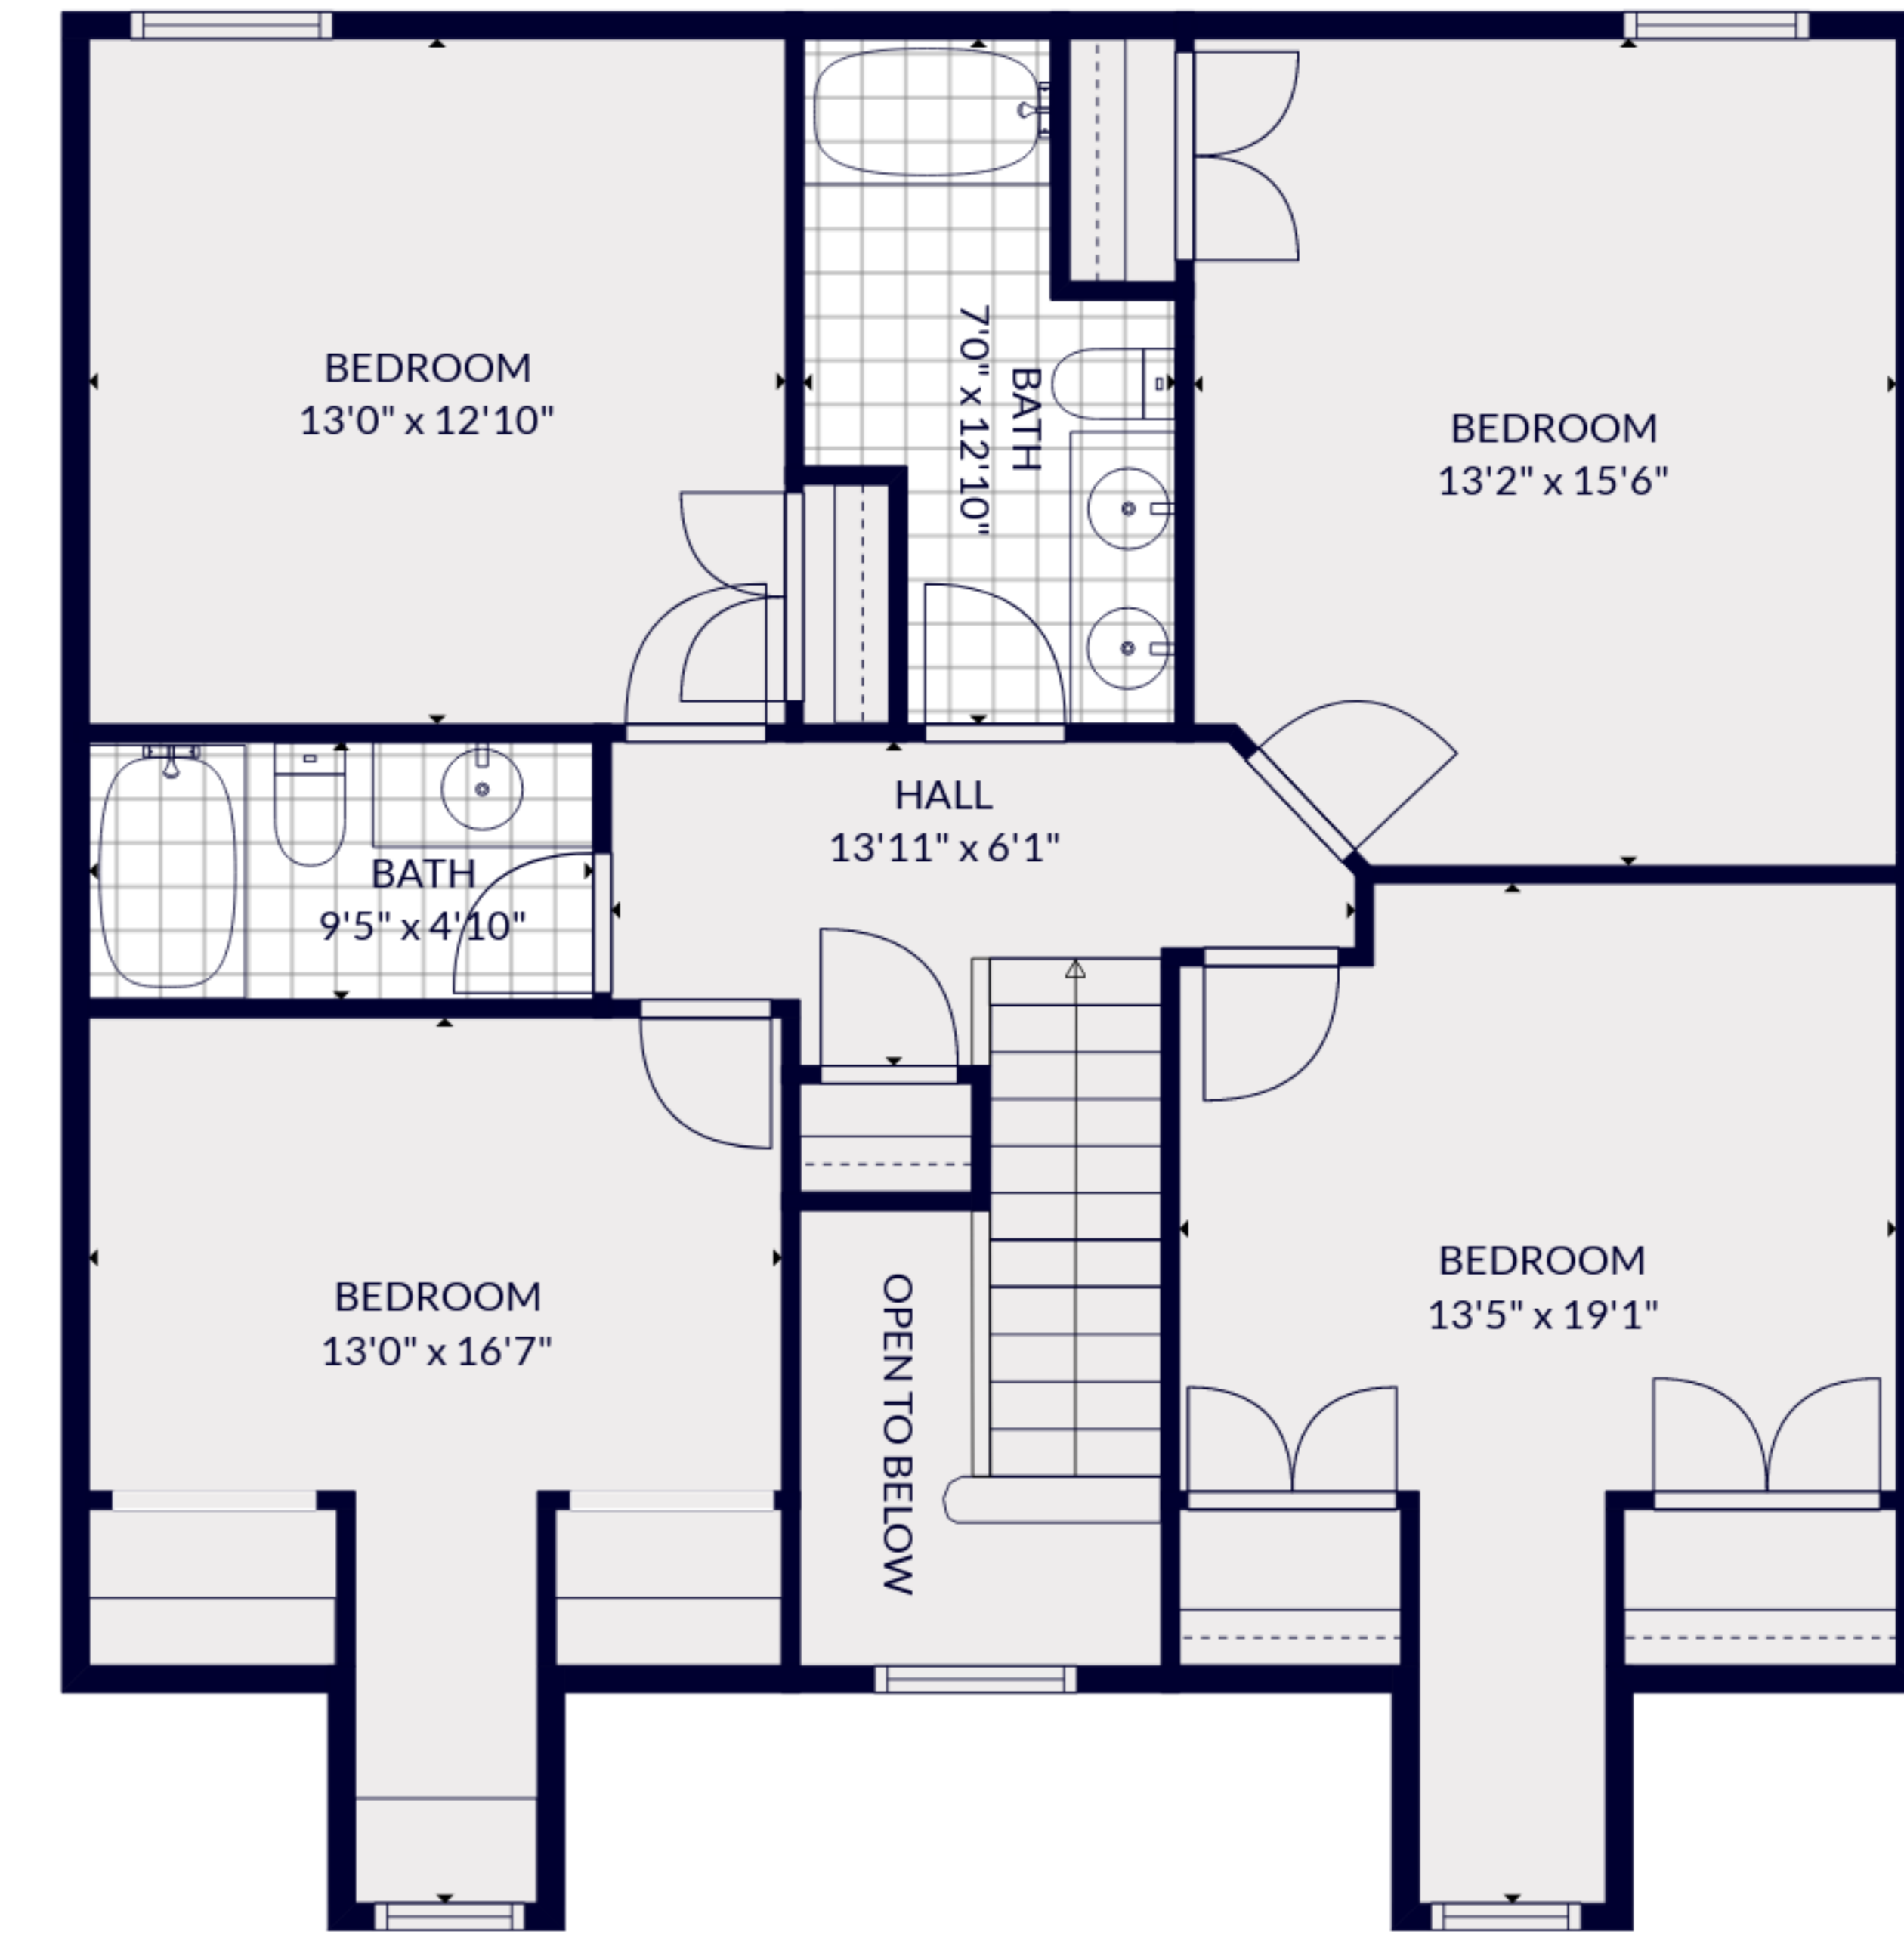

Total scanned area: 6173 sq. ft

GARAGE  
24'3" x 21'6"

Total scanned area: 6173 sq. ft

Total scanned area: 6173 sq. ft

Total scanned area: 6173 sq. ft

FLOOR 3

FLOOR 4

FLOOR 1

FLOOR 2

Total scanned area: 6173 sq. ft