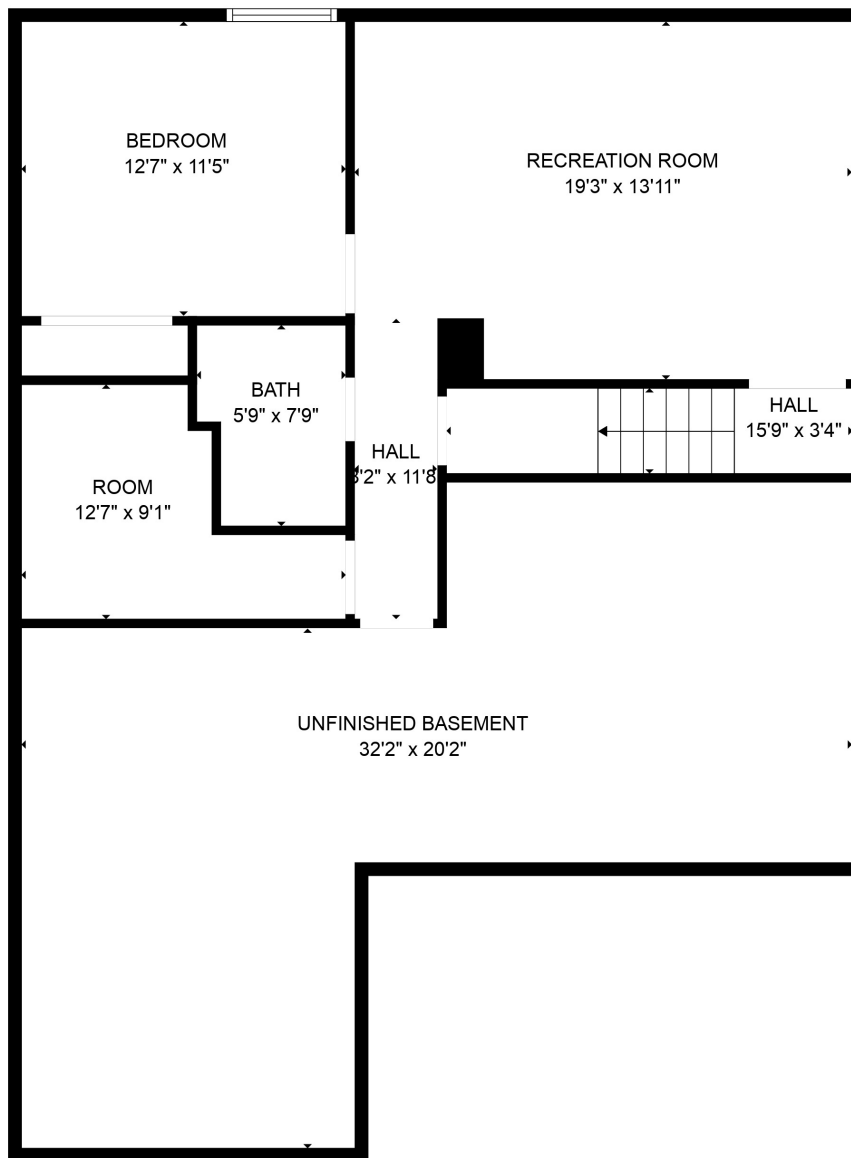

FLOOR 1

FLOOR 2

Total scanned area: 2989 sq. ft

Total scanned area: 2989 sq. ft

MEASUREMENTS ARE CALCULATED BY CUBICASA TECHNOLOGY. DEEMED HIGHLY RELIABLE BUT NOT GUARANTEED.

Total scanned area: 2989 sq. ft