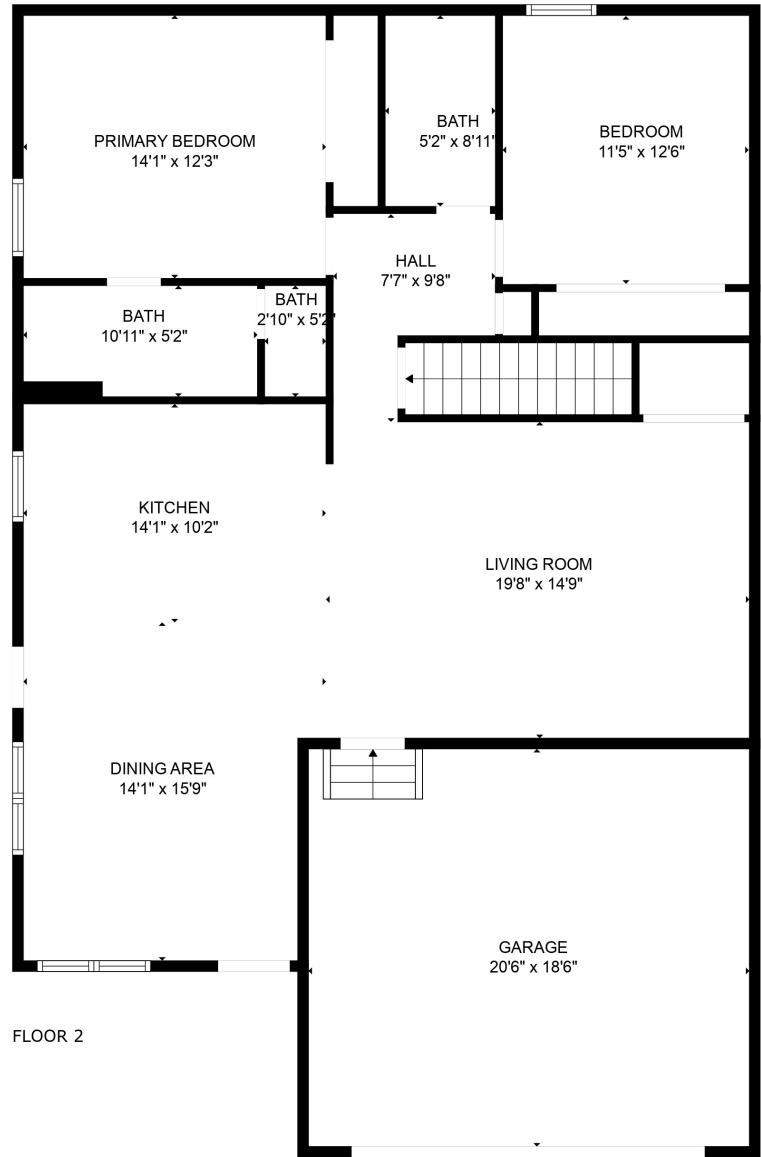

FLOOR 1

FLOOR 2

Total scanned area: 2989 sq. ft

Total scanned area: 2989 sq. ft

MEASUREMENTS ARE CALCULATED BY CUBICASA TECHNOLOGY. DEEMED HIGHLY RELIABLE BUT NOT GUARANTEED.

Total scanned area: 2989 sq. ft

MEASUREMENTS ARE CALCULATED BY CUBICASA TECHNOLOGY. DEEMED HIGHLY RELIABLE BUT NOT GUARANTEED.