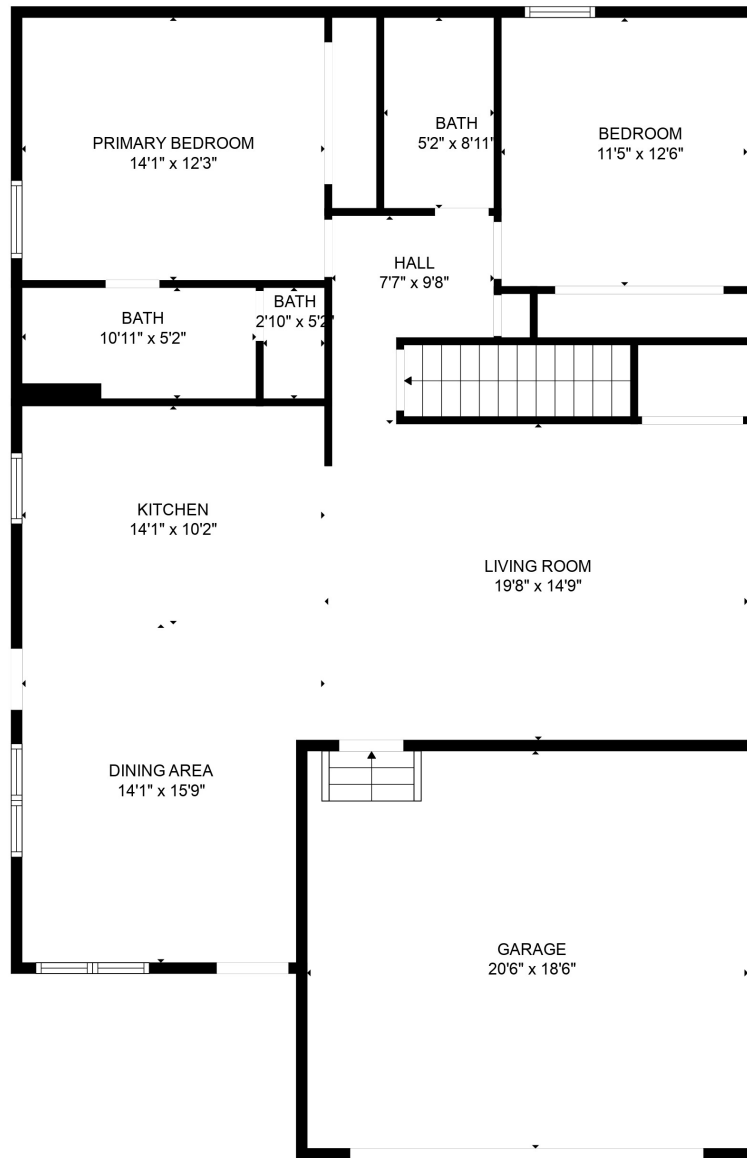

FLOOR 1

FLOOR 2

Total scanned area: 2989 sq. ft

Total scanned area: 2989 sq. ft

MEASUREMENTS ARE CALCULATED BY CUBICASA TECHNOLOGY. DEEMED HIGHLY RELIABLE BUT NOT GUARANTEED.

Total scanned area: 2989 sq. ft

MEASUREMENTS ARE CALCULATED BY CUBICASA TECHNOLOGY. DEEMED HIGHLY RELIABLE BUT NOT GUARANTEED.