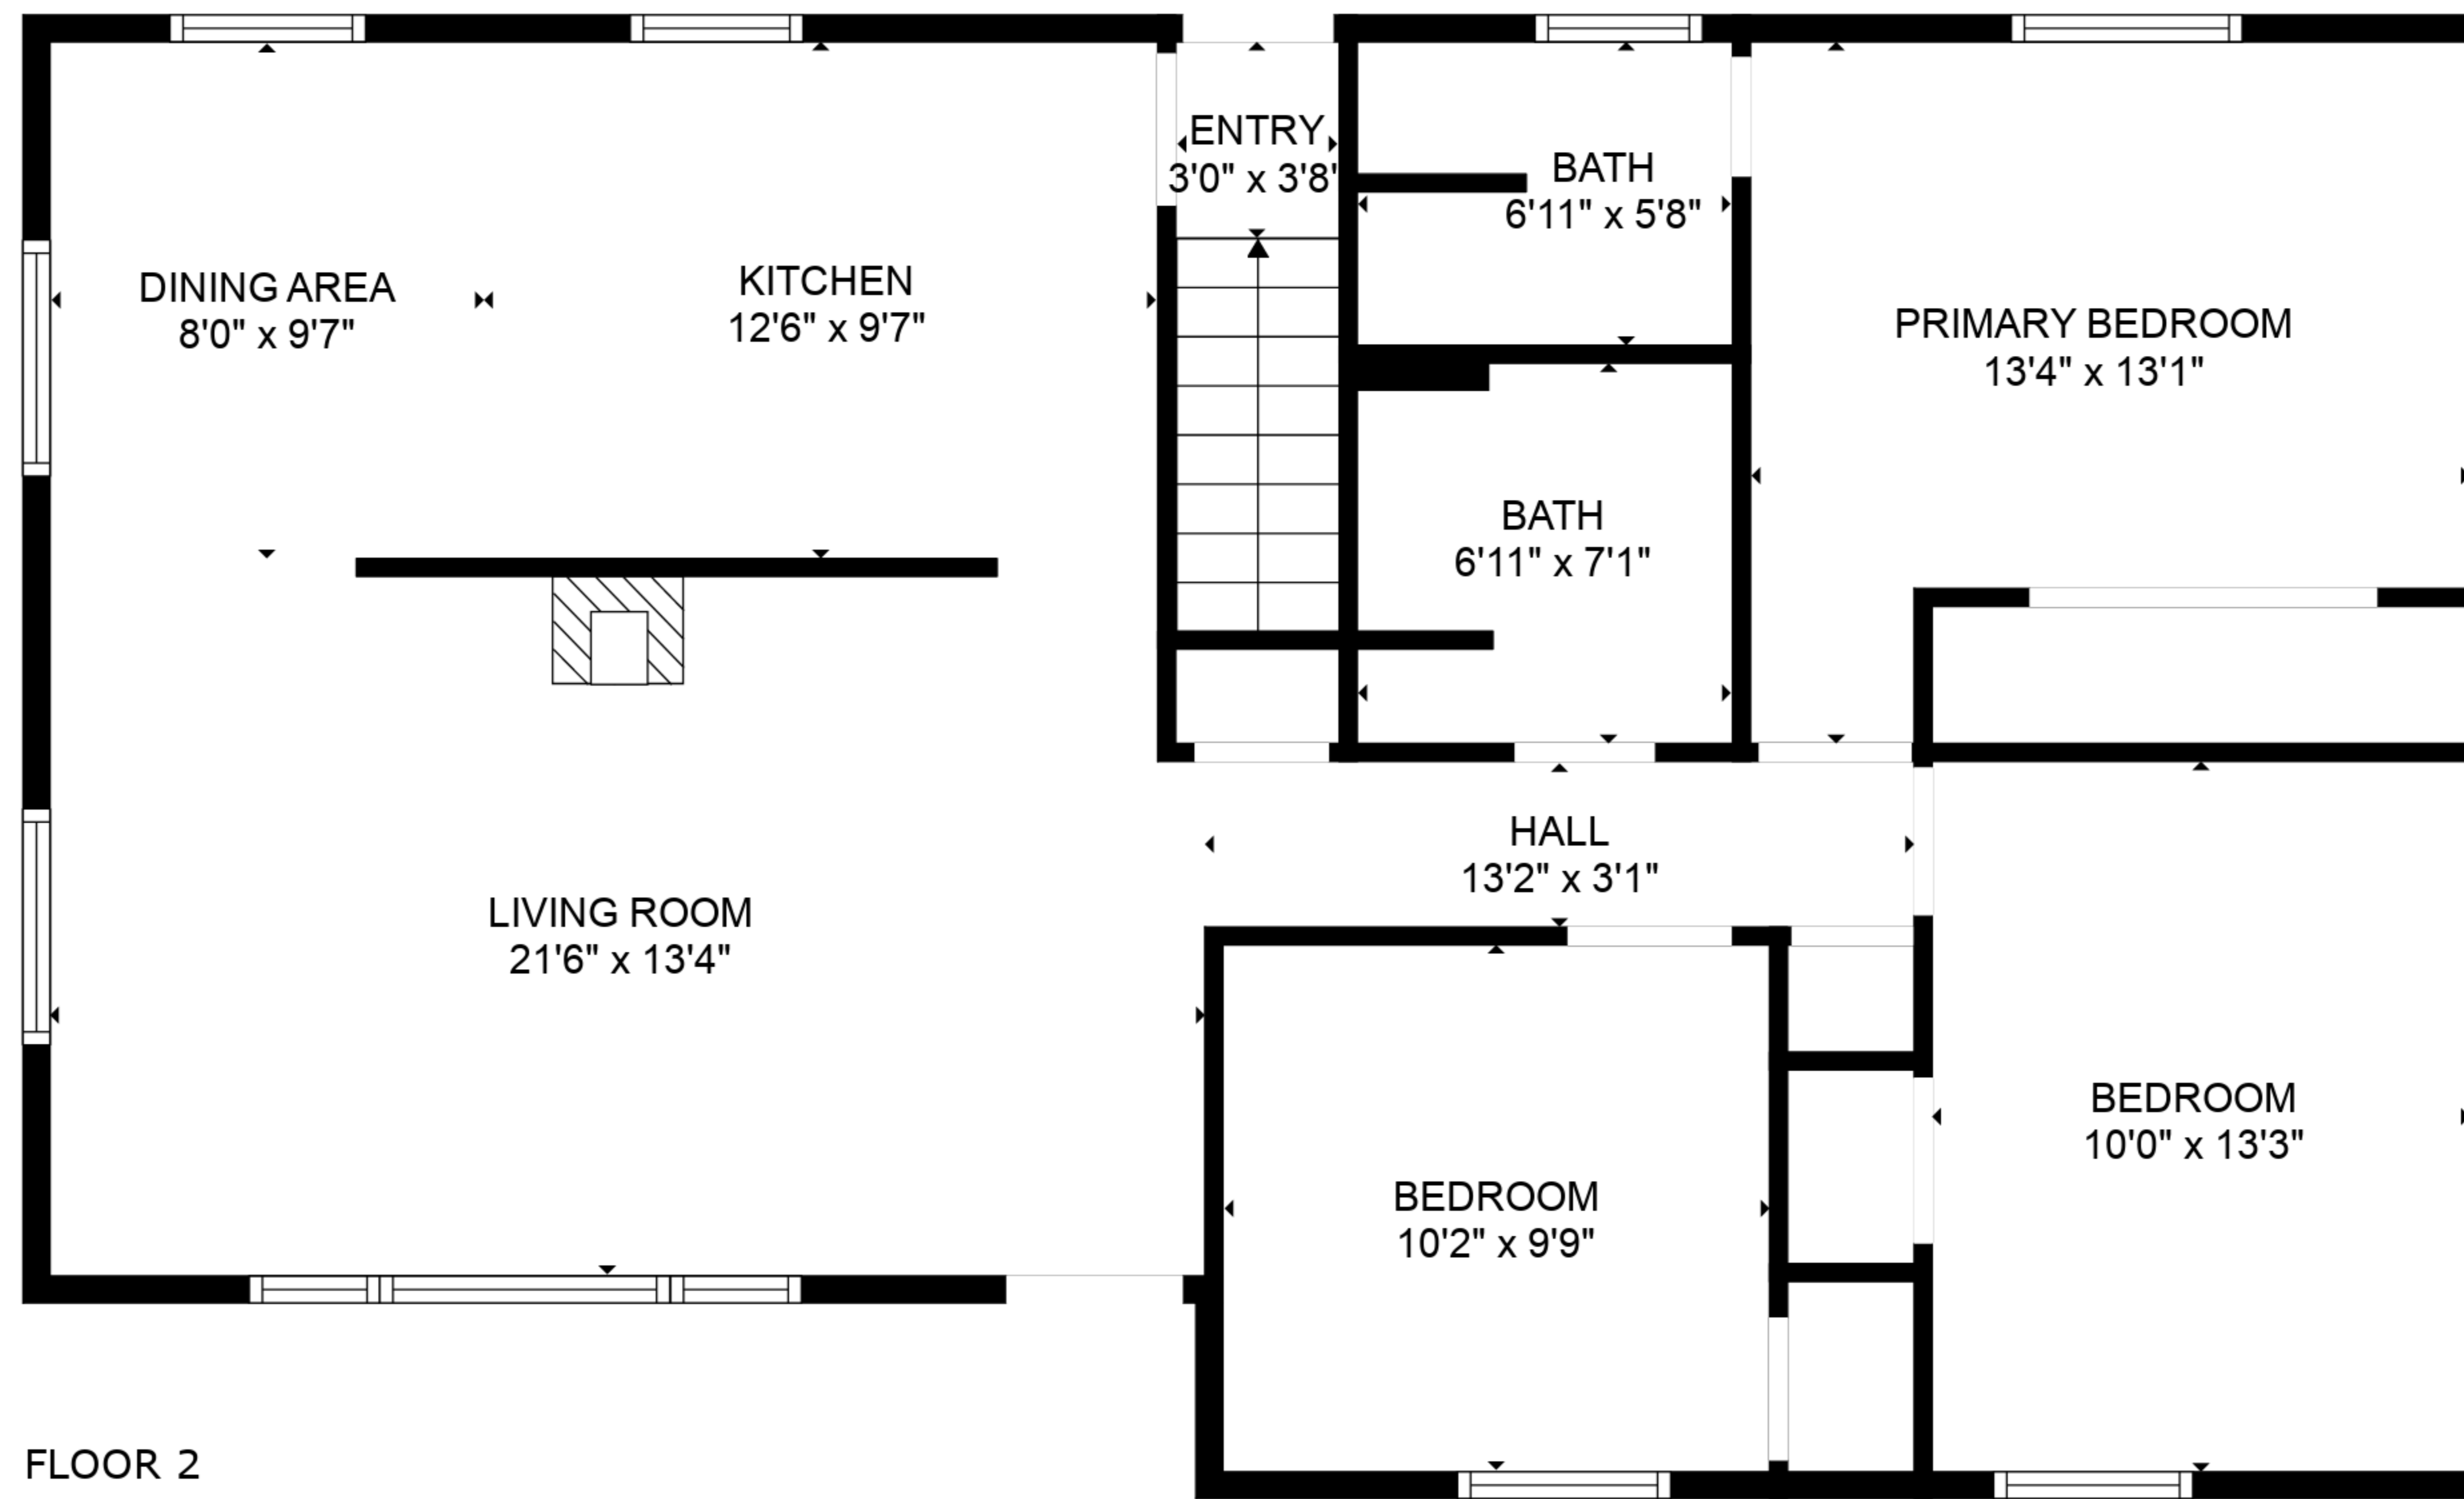

TOTAL: 1963 sq. ft
FLOOR 1: 844 sq. ft, FLOOR 2: 1119 sq. ft
EXCLUDED AREAS: STORAGE: 230 sq. ft

TOTAL: 1963 sq. ft

FLOOR 1: 844 sq. ft, FLOOR 2: 1119 sq. ft

EXCLUDED AREAS: STORAGE: 230 sq. ft

FLOOR 2

FLOOR 1

TOTAL: 1963 sq. ft
 FLOOR 1: 844 sq. ft, FLOOR 2: 1119 sq. ft
 EXCLUDED AREAS: STORAGE: 230 sq. ft