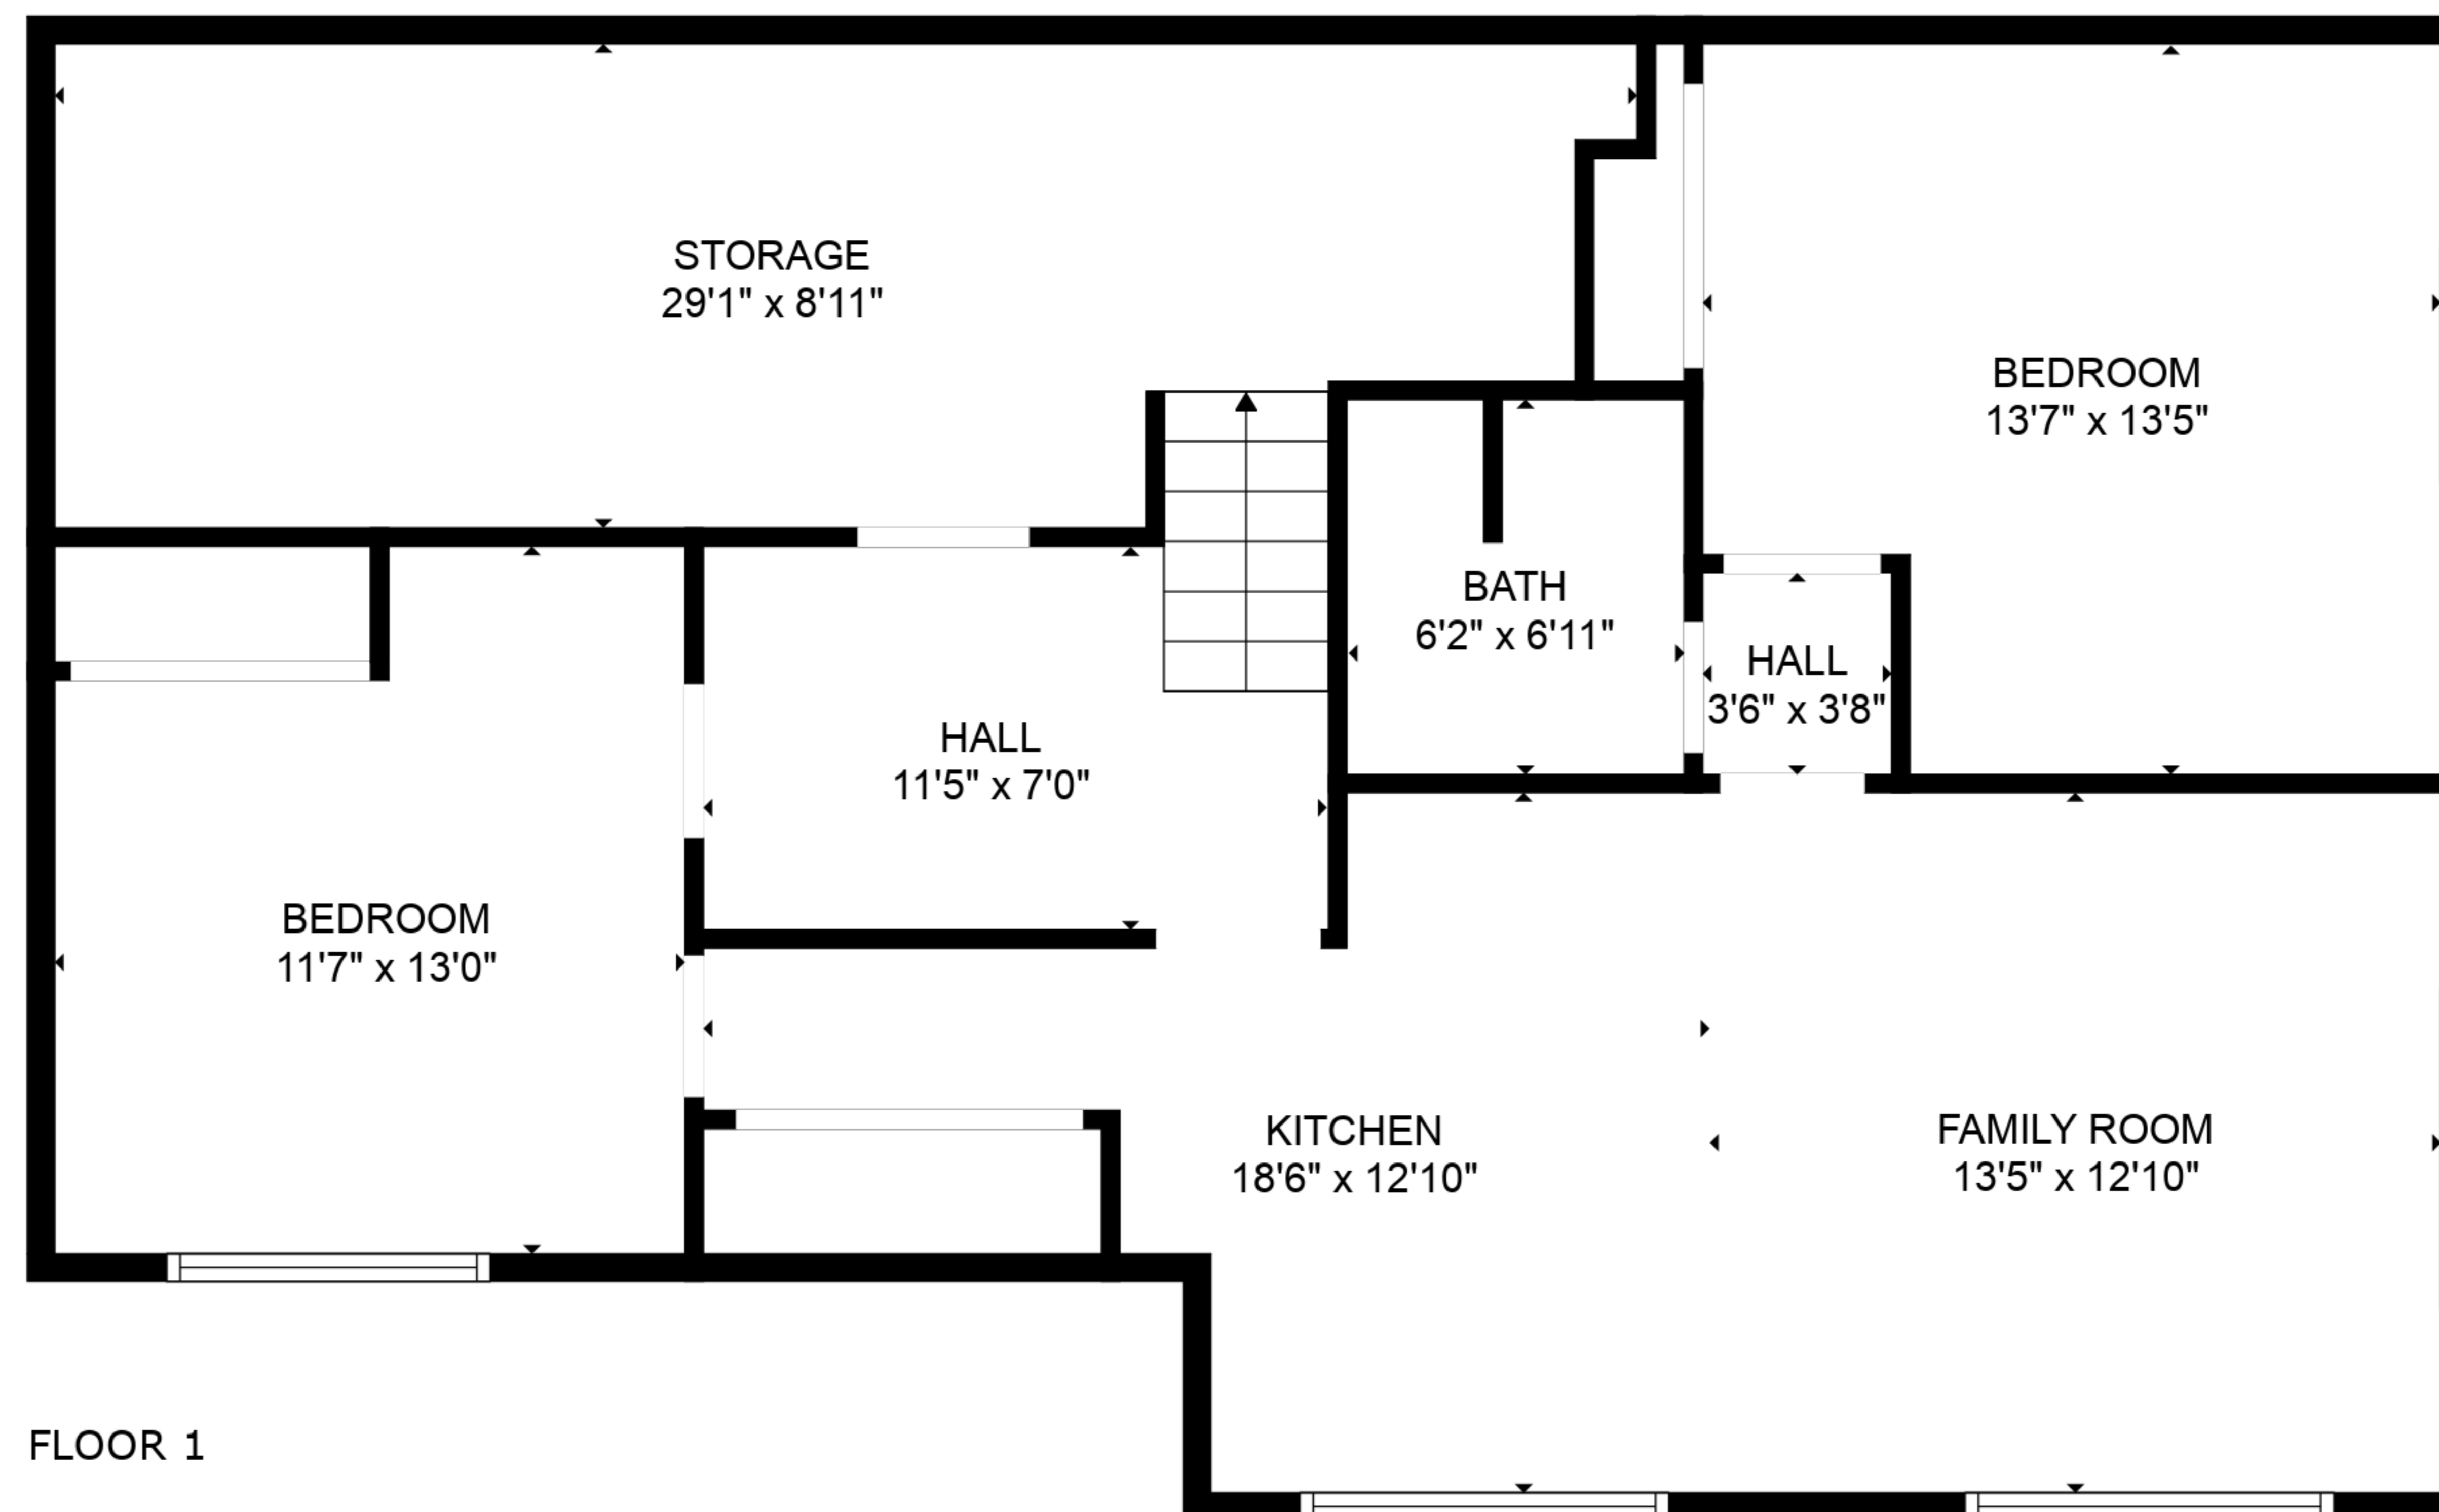

TOTAL: 1963 sq. ft
FLOOR 1: 844 sq. ft, FLOOR 2: 1119 sq. ft
EXCLUDED AREAS: STORAGE: 230 sq. ft

TOTAL: 1963 sq. ft

FLOOR 1: 844 sq. ft, FLOOR 2: 1119 sq. ft

EXCLUDED AREAS: STORAGE: 230 sq. ft

FLOOR 2

FLOOR 1

TOTAL: 1963 sq. ft
 FLOOR 1: 844 sq. ft, FLOOR 2: 1119 sq. ft
 EXCLUDED AREAS: STORAGE: 230 sq. ft