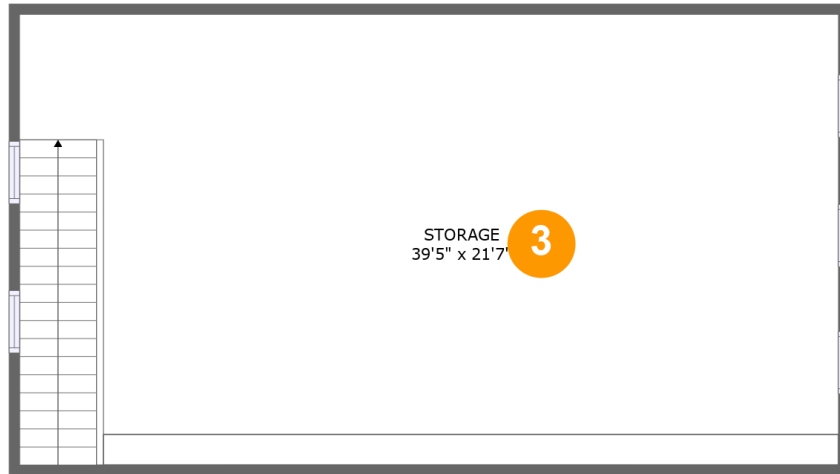

Home report

755 Garrison Ridge, Pittsville, Pittsylvania County, Virginia,
United States, 24139, Garage 2

Room dimensions

Floor 2

Total sqft: 917

Living area: 0

#		Dimensions	sqft	Counted as living area
3	Storage	39'5" x 21'7"	855 sq. ft	No