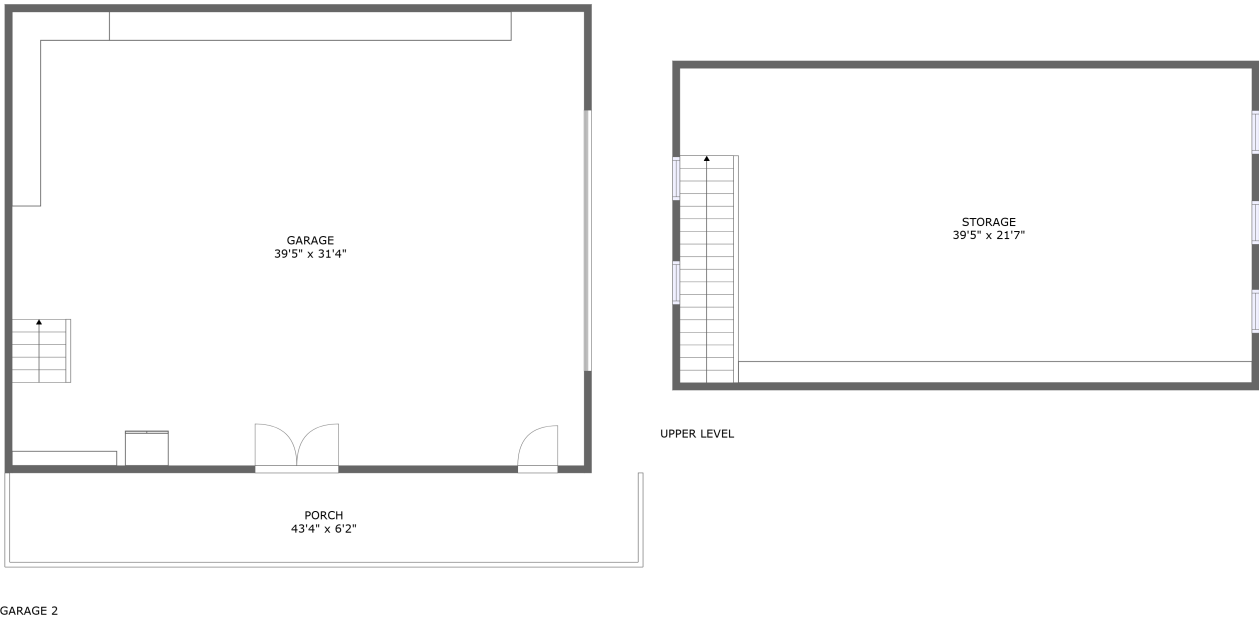

Home report

755 Garrison Ridge, Pittsville, Pittsylvania County, Virginia,
United States, 24139, Garage 2

Property summary

1 Garages

0 Bedrooms

0 Bathrooms

0 Half baths

2 Floors

0 Gross living area sqft

2,490 Total sqft