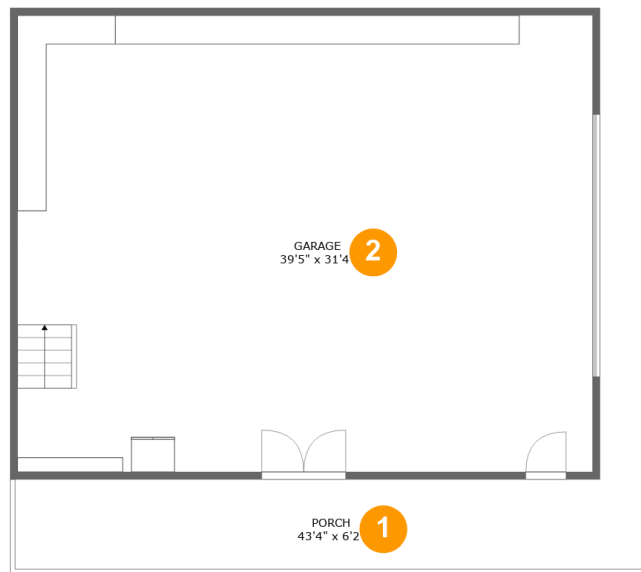

 **0** Gross living area sqft

 **2,490** Total sqft

Home report

755 Garrison Ridge, Pittsville, Pittsylvania County, Virginia, United States, 24139, Garage 2

Room dimensions

Floor 1

Total sqft: 1573 Living area: 0

#		Dimensions	sqft	Counted as living area
1	Porch	43'4" x 6'2"	267 sq. ft	No
2	Garage	39'5" x 31'4"	1234 sq. ft	No

Home report

755 Garrison Ridge, Pittsville, Pittsylvania County, Virginia,
United States, 24139, Garage 2

1 Floor 1 - Porch

Dimensions: 43'4" x 6'2"
Area: 267 sq. ft
Counted as living area: No

Heated: No
Finished: Yes
Enclosed: No
Contiguous: Yes
Permitted: Yes
Wet space: No
Addition: No
Conversion: No

2 Floor 1 - Garage