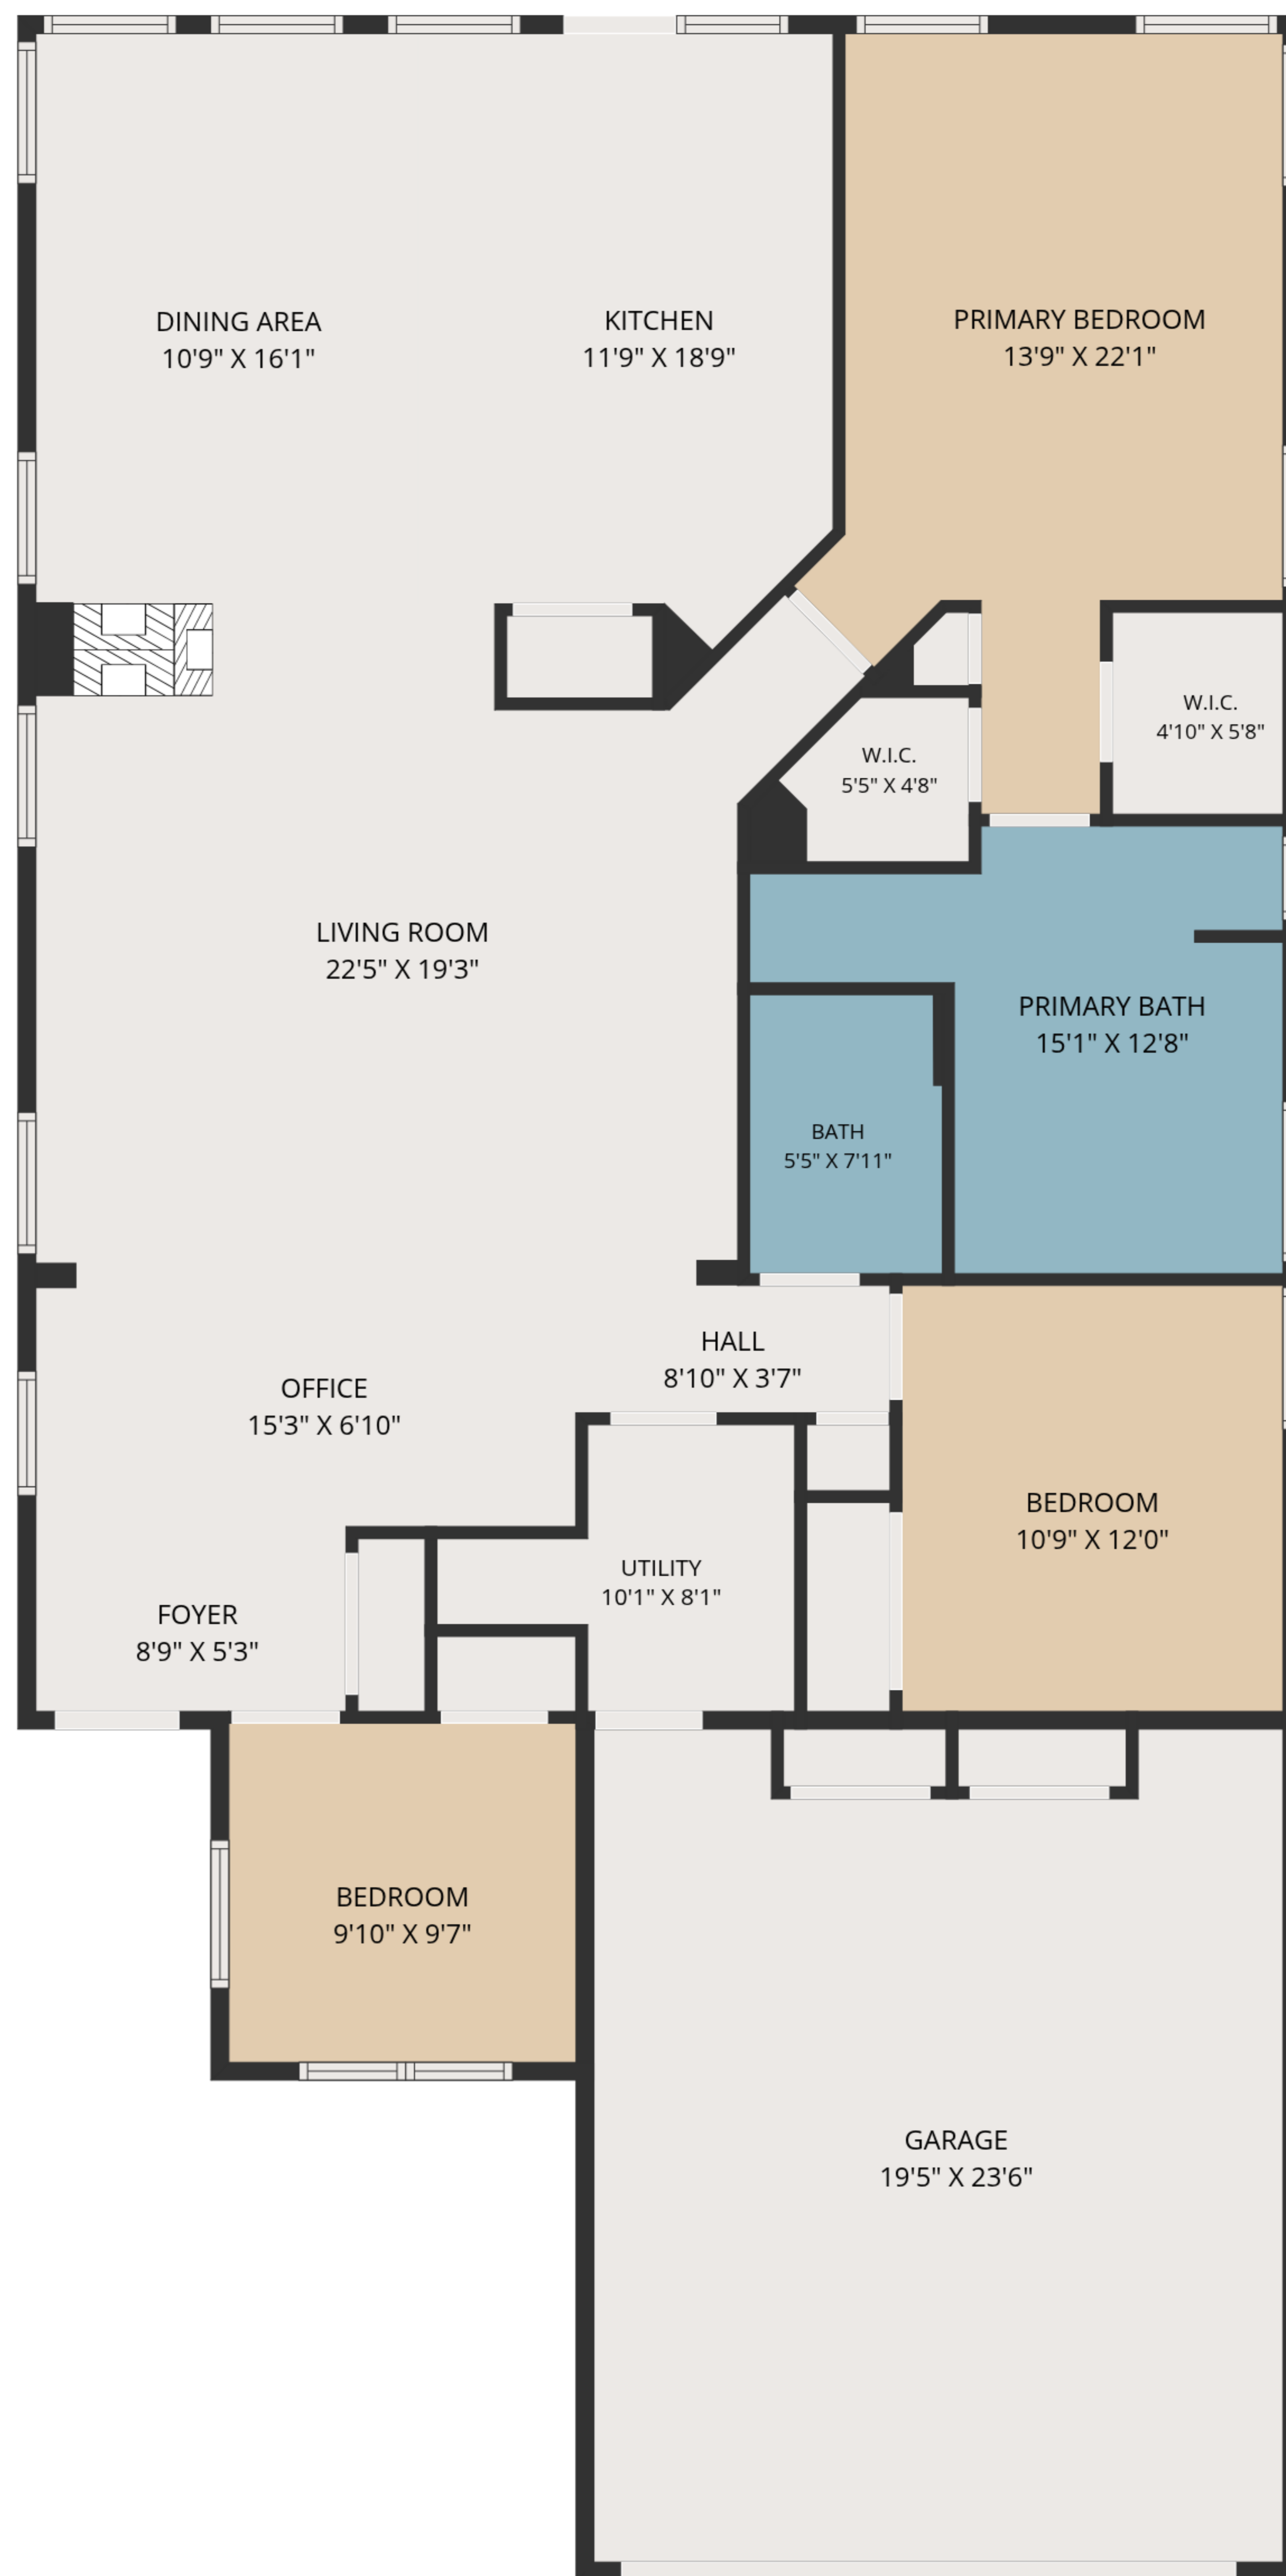

TOTAL: 1764 sq. ft
 1st floor: 1764 sq. ft
 EXCLUDED AREAS: GARAGE: 457 sq. ft, WALLS: 122 sq. ft

MEASUREMENTS ARE DEEMED HIGHLY RELIABLE BUT NOT GUARANTEED.

TOTAL: 1764 sq. ft
 1st floor: 1764 sq. ft
 EXCLUDED AREAS: GARAGE: 457 sq. ft, WALLS: 122 sq. ft