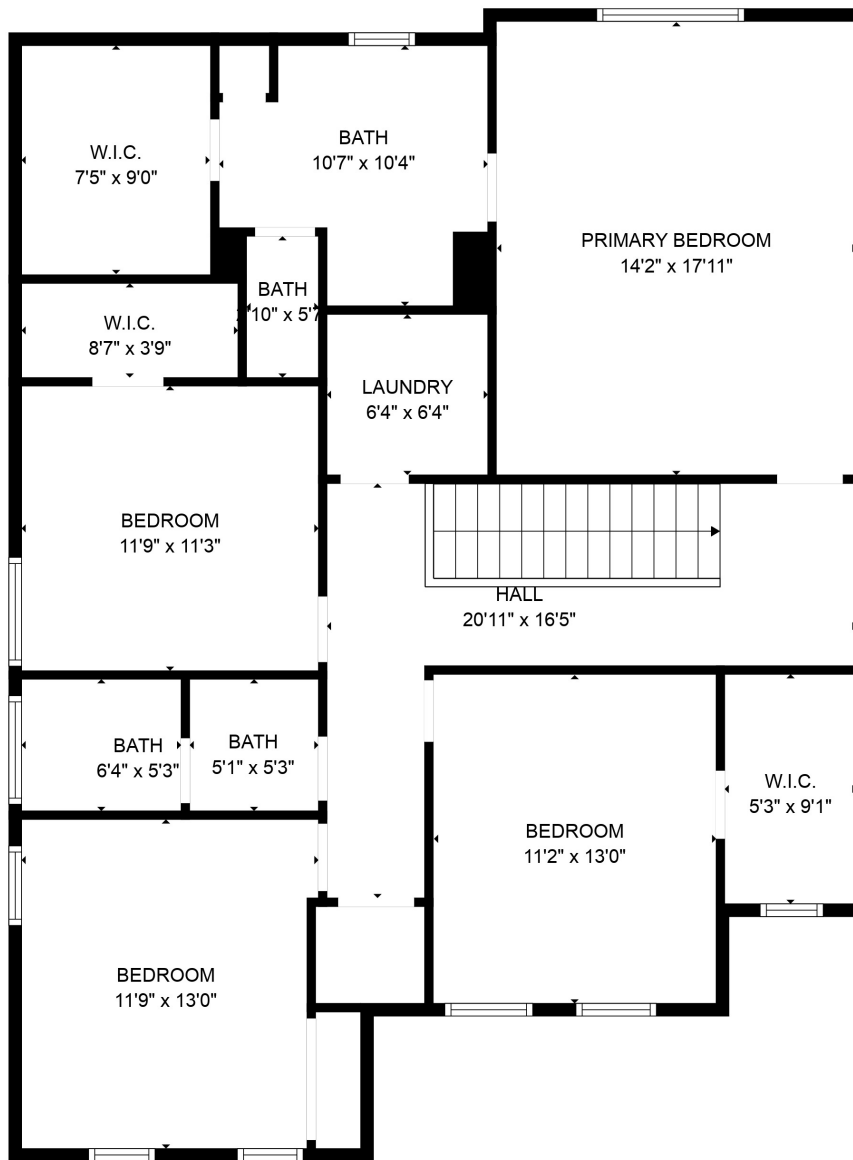

FLOOR 1

FLOOR 2

FLOOR 3

Total scanned area: 3892 sq. ft

SIZES AND DIMENSIONS ARE APPROXIMATE, ACTUAL MAY VARY.

Total scanned area: 3892 sq. ft

SIZES AND DIMENSIONS ARE APPROXIMATE, ACTUAL MAY VARY.

Total scanned area: 3892 sq. ft

SIZES AND DIMENSIONS ARE APPROXIMATE, ACTUAL MAY VARY.

BASEMENT
31'6" x 44'5"

Total scanned area: 3892 sq. ft

SIZES AND DIMENSIONS ARE APPROXIMATE, ACTUAL MAY VARY.