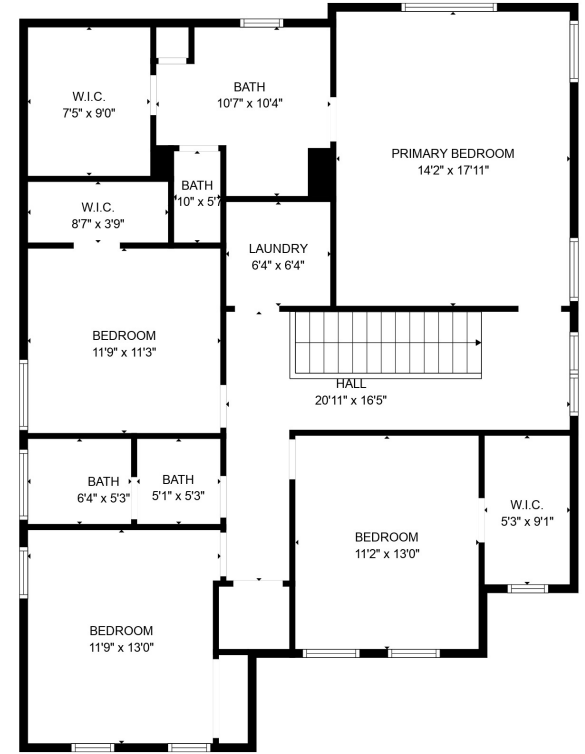

FLOOR 1

FLOOR 2

FLOOR 3

Total scanned area: 3892 sq. ft

SIZES AND DIMENSIONS ARE APPROXIMATE, ACTUAL MAY VARY.

Total scanned area: 3892 sq. ft

SIZES AND DIMENSIONS ARE APPROXIMATE, ACTUAL MAY VARY.

Total scanned area: 3892 sq. ft

SIZES AND DIMENSIONS ARE APPROXIMATE, ACTUAL MAY VARY.

BASEMENT
31'6" x 44'5"

Total scanned area: 3892 sq. ft

SIZES AND DIMENSIONS ARE APPROXIMATE, ACTUAL MAY VARY.