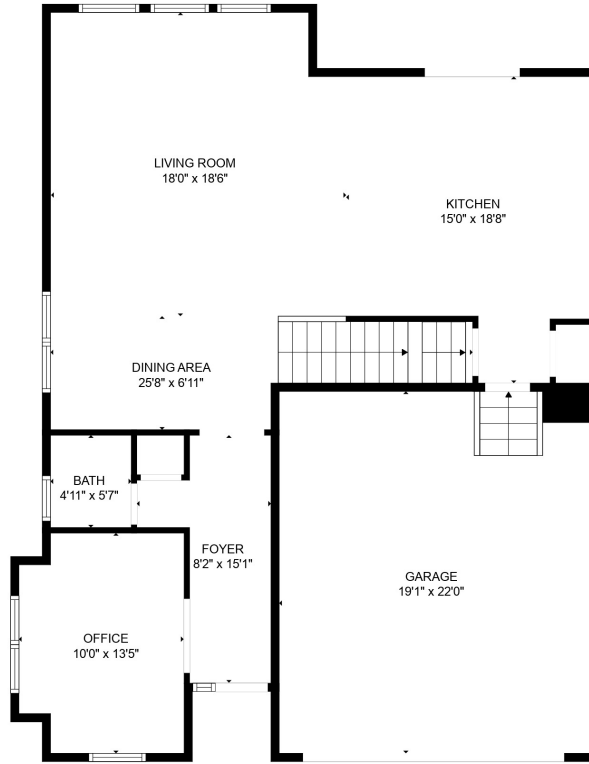

FLOOR 1

FLOOR 2

FLOOR 3

Total scanned area: 3892 sq. ft

SIZES AND DIMENSIONS ARE APPROXIMATE, ACTUAL MAY VARY.

Total scanned area: 3892 sq. ft

SIZES AND DIMENSIONS ARE APPROXIMATE, ACTUAL MAY VARY.

Total scanned area: 3892 sq. ft

SIZES AND DIMENSIONS ARE APPROXIMATE, ACTUAL MAY VARY.

BASEMENT
31'6" x 44'5"

Total scanned area: 3892 sq. ft

SIZES AND DIMENSIONS ARE APPROXIMATE, ACTUAL MAY VARY.