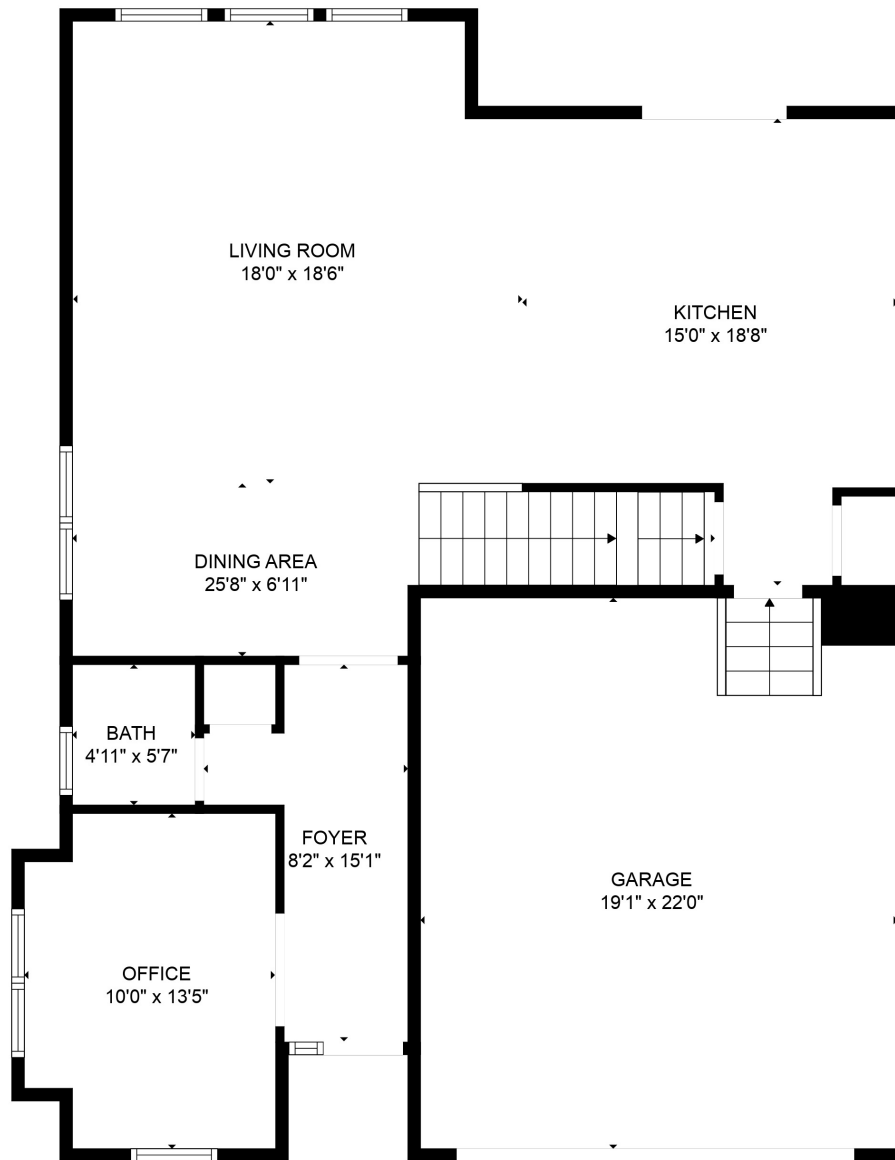

FLOOR 1

FLOOR 2

FLOOR 3

Total scanned area: 3892 sq. ft

SIZES AND DIMENSIONS ARE APPROXIMATE, ACTUAL MAY VARY.

Total scanned area: 3892 sq. ft

SIZES AND DIMENSIONS ARE APPROXIMATE, ACTUAL MAY VARY.

Total scanned area: 3892 sq. ft

SIZES AND DIMENSIONS ARE APPROXIMATE, ACTUAL MAY VARY.

BASEMENT
31'6" x 44'5"

Total scanned area: 3892 sq. ft

SIZES AND DIMENSIONS ARE APPROXIMATE, ACTUAL MAY VARY.