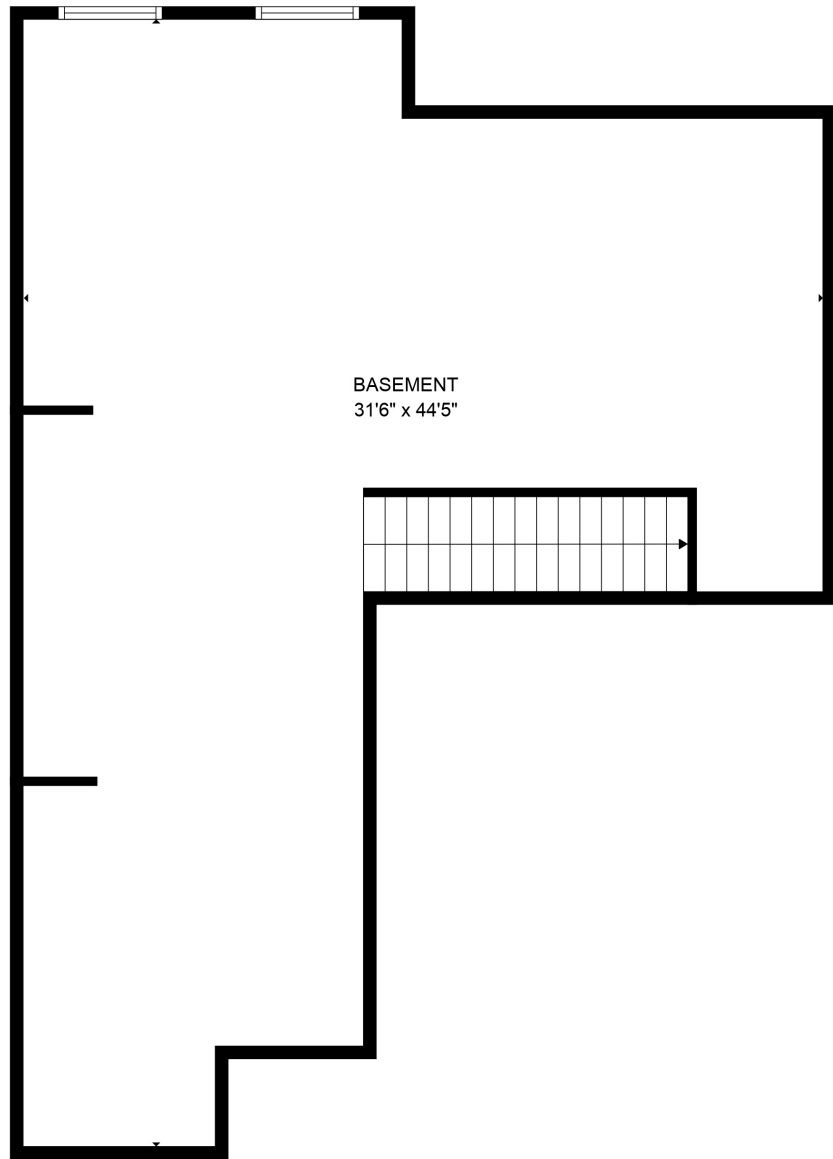

FLOOR 1

FLOOR 2

FLOOR 3

Total scanned area: 3892 sq. ft

SIZES AND DIMENSIONS ARE APPROXIMATE, ACTUAL MAY VARY.

Total scanned area: 3892 sq. ft

SIZES AND DIMENSIONS ARE APPROXIMATE, ACTUAL MAY VARY.

Total scanned area: 3892 sq. ft

SIZES AND DIMENSIONS ARE APPROXIMATE, ACTUAL MAY VARY.

BASEMENT
31'6" x 44'5"

Total scanned area: 3892 sq. ft

SIZES AND DIMENSIONS ARE APPROXIMATE, ACTUAL MAY VARY.