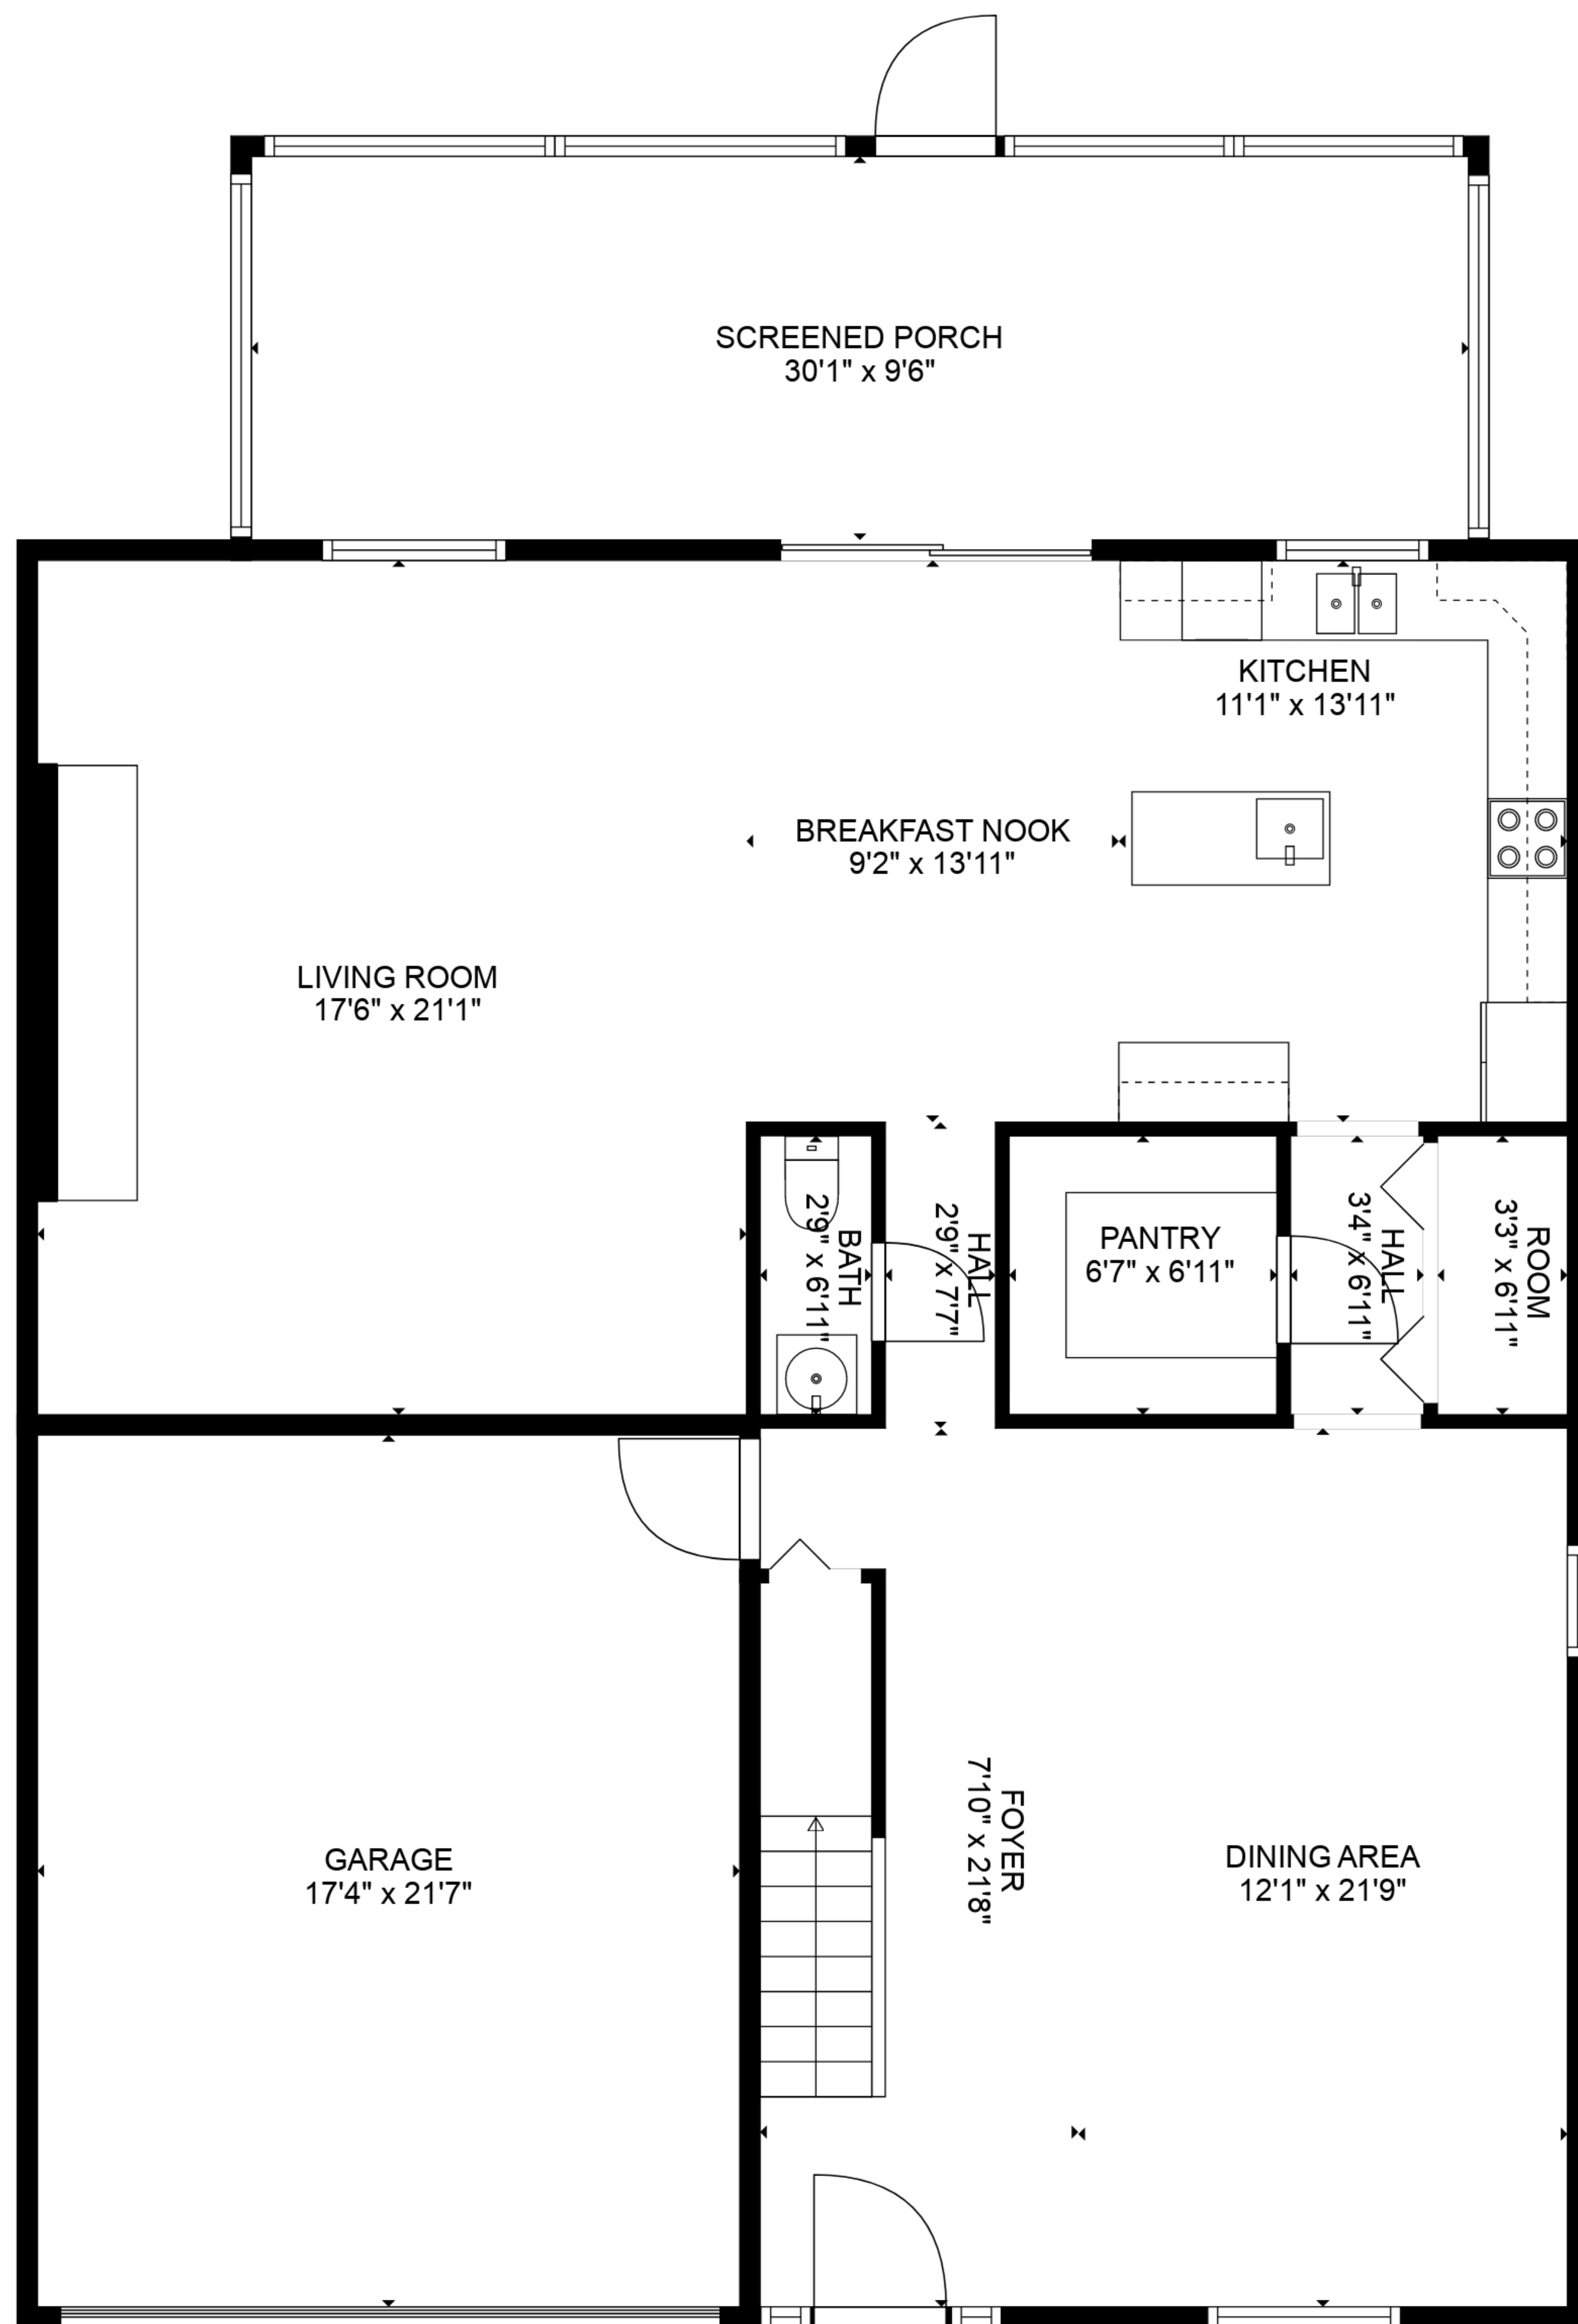

**TOTAL: 2809 sq. ft**

FLOOR 1: 1232 sq. ft, FLOOR 2: 1577 sq. ft

EXCLUDED AREAS: GARAGE: 374 sq. ft, SCREENED PORCH: 285 sq. ft, OPEN TO BELOW: 56 sq. ft

SIZES AND DIMENSIONS ARE APPROXIMATE, DEEMED HIGHLY RELIABLE BUT NOT GUARANTEED.

FLOOR 1

FLOOR 2

**TOTAL: 2809 sq. ft**

FLOOR 1: 1232 sq. ft, FLOOR 2: 1577 sq. ft

EXCLUDED AREAS: GARAGE: 374 sq. ft, SCREENED PORCH: 285 sq. ft, OPEN TO BELOW: 56 sq. ft

SIZES AND DIMENSIONS ARE APPROXIMATE, DEEMED HIGHLY RELIABLE BUT NOT GUARANTEED.