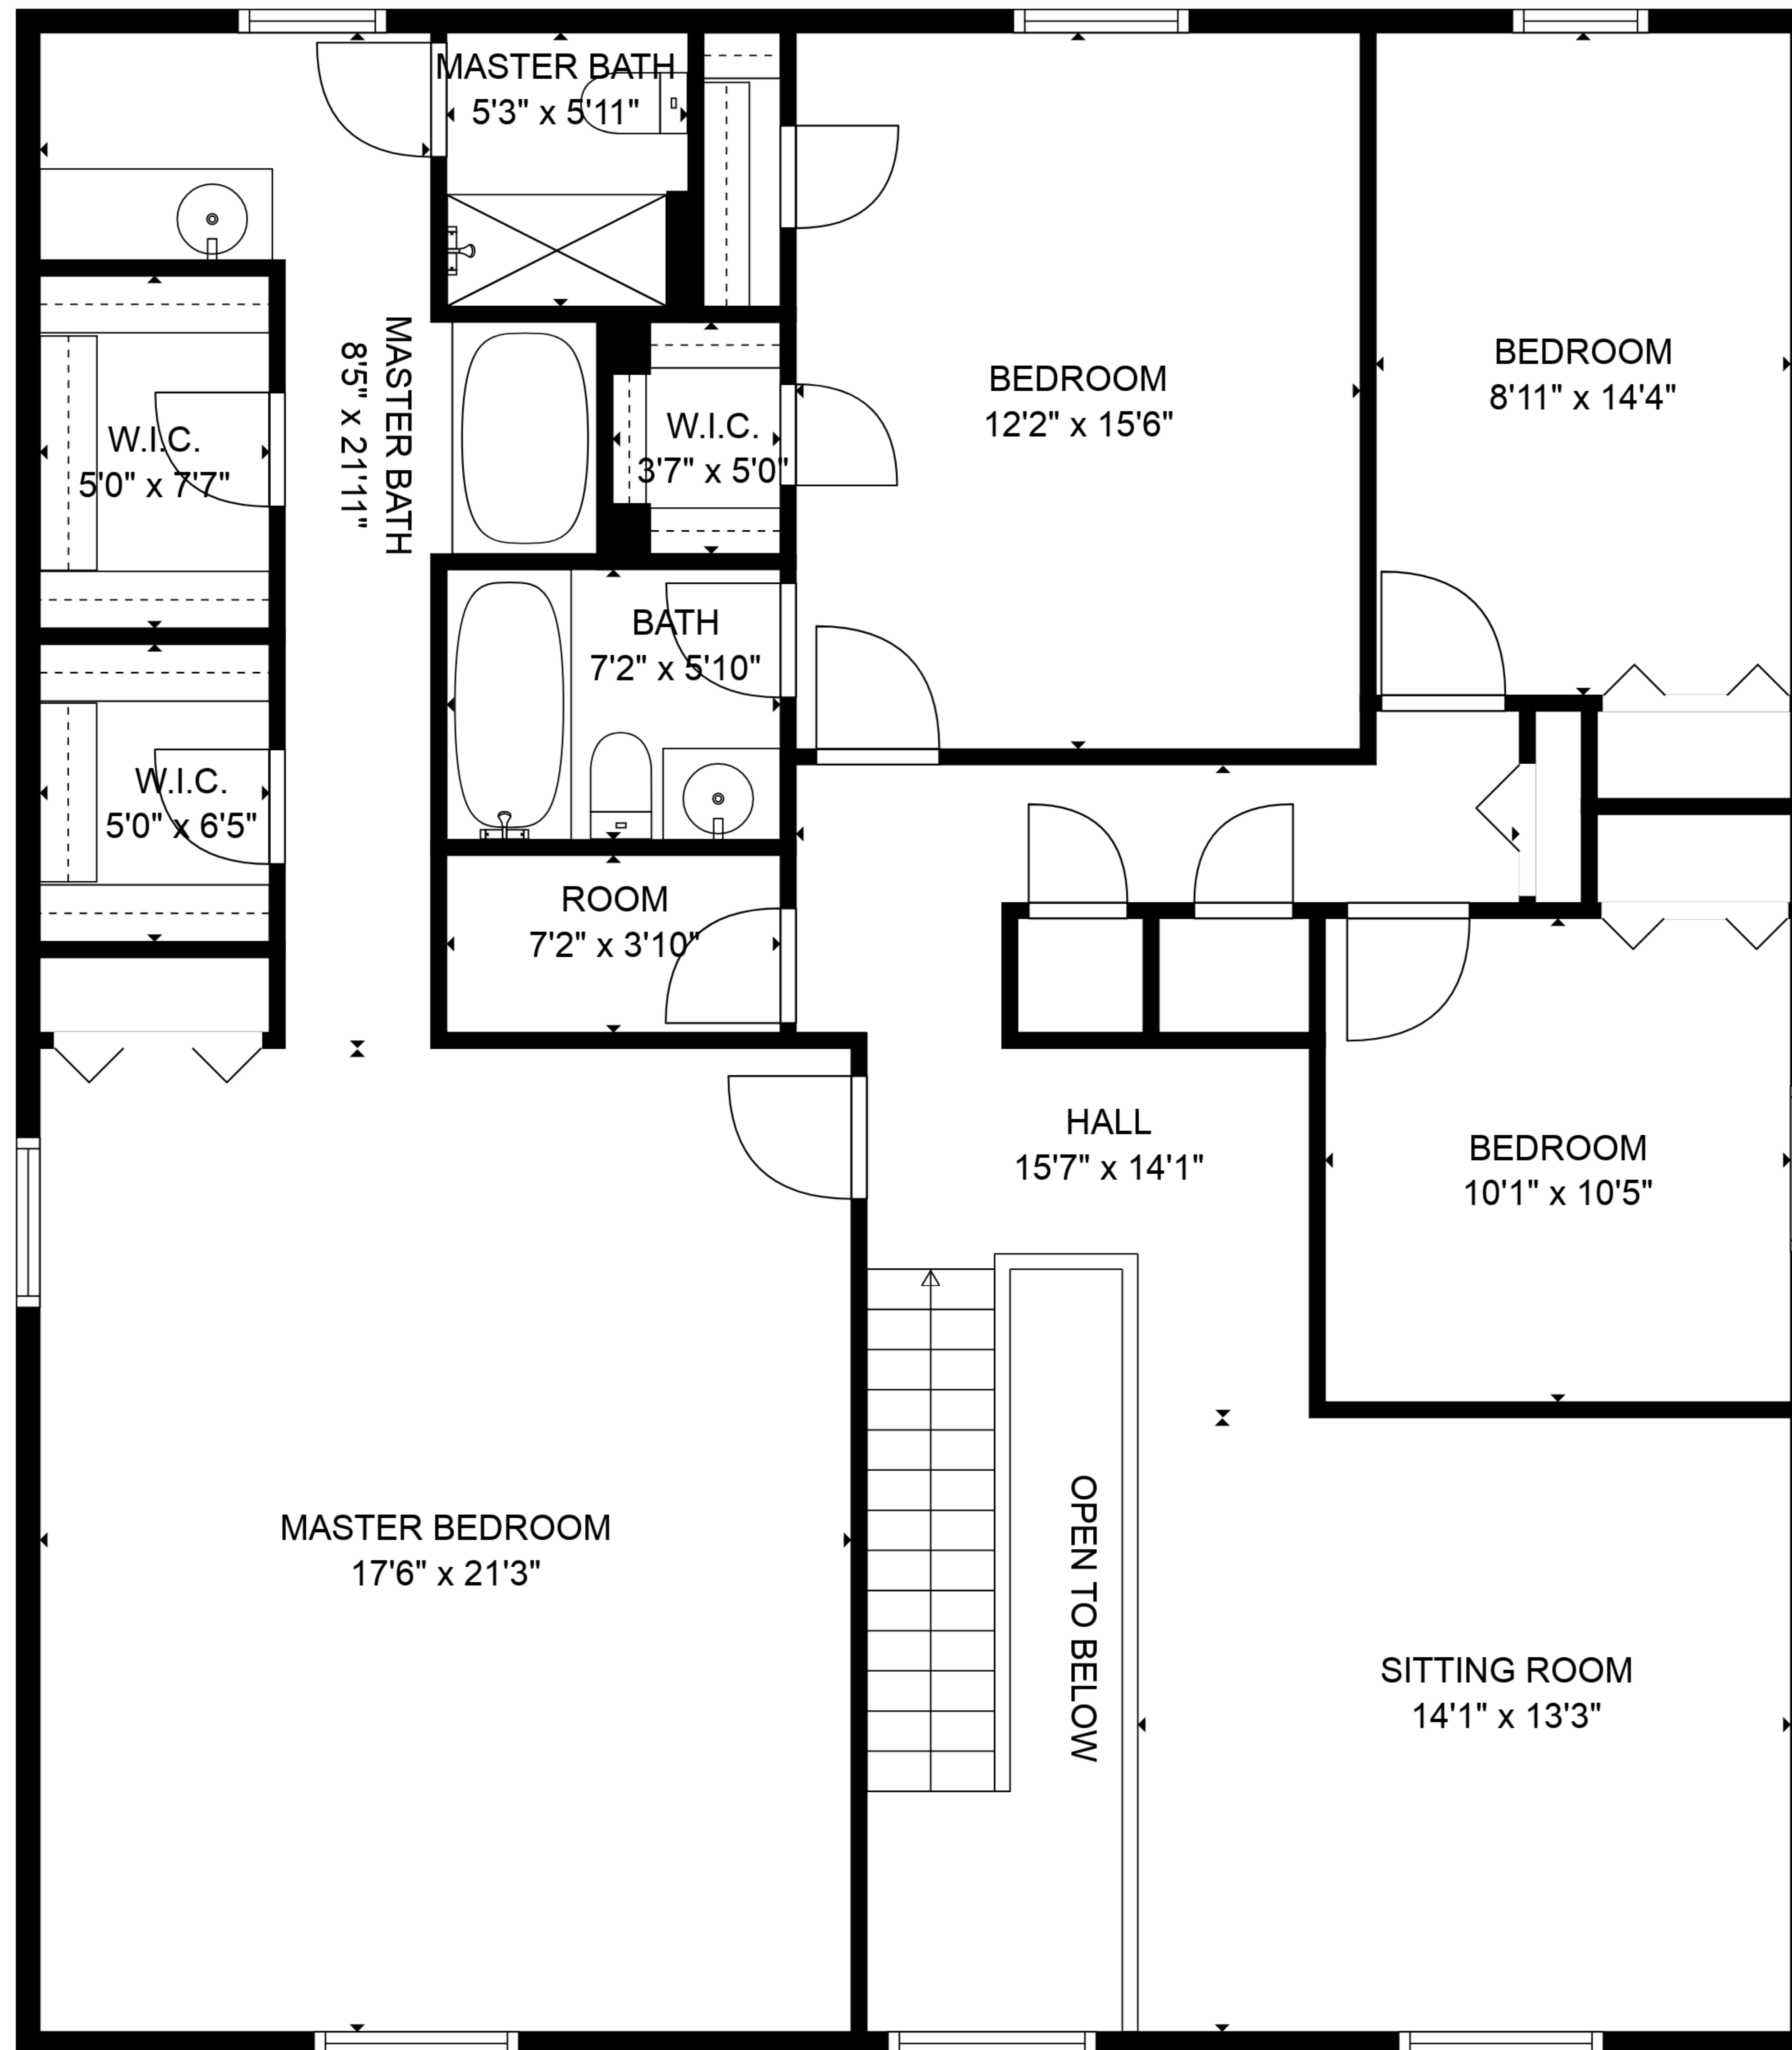

**TOTAL: 2809 sq. ft**

FLOOR 1: 1232 sq. ft, FLOOR 2: 1577 sq. ft

EXCLUDED AREAS: GARAGE: 374 sq. ft, SCREENED PORCH: 285 sq. ft, OPEN TO BELOW: 56 sq. ft

SIZES AND DIMENSIONS ARE APPROXIMATE, DEEMED HIGHLY RELIABLE BUT NOT GUARANTEED.

FLOOR 1

FLOOR 2

**TOTAL: 2809 sq. ft**

FLOOR 1: 1232 sq. ft, FLOOR 2: 1577 sq. ft

EXCLUDED AREAS: GARAGE: 374 sq. ft, SCREENED PORCH: 285 sq. ft, OPEN TO BELOW: 56 sq. ft

SIZES AND DIMENSIONS ARE APPROXIMATE, DEEMED HIGHLY RELIABLE BUT NOT GUARANTEED.