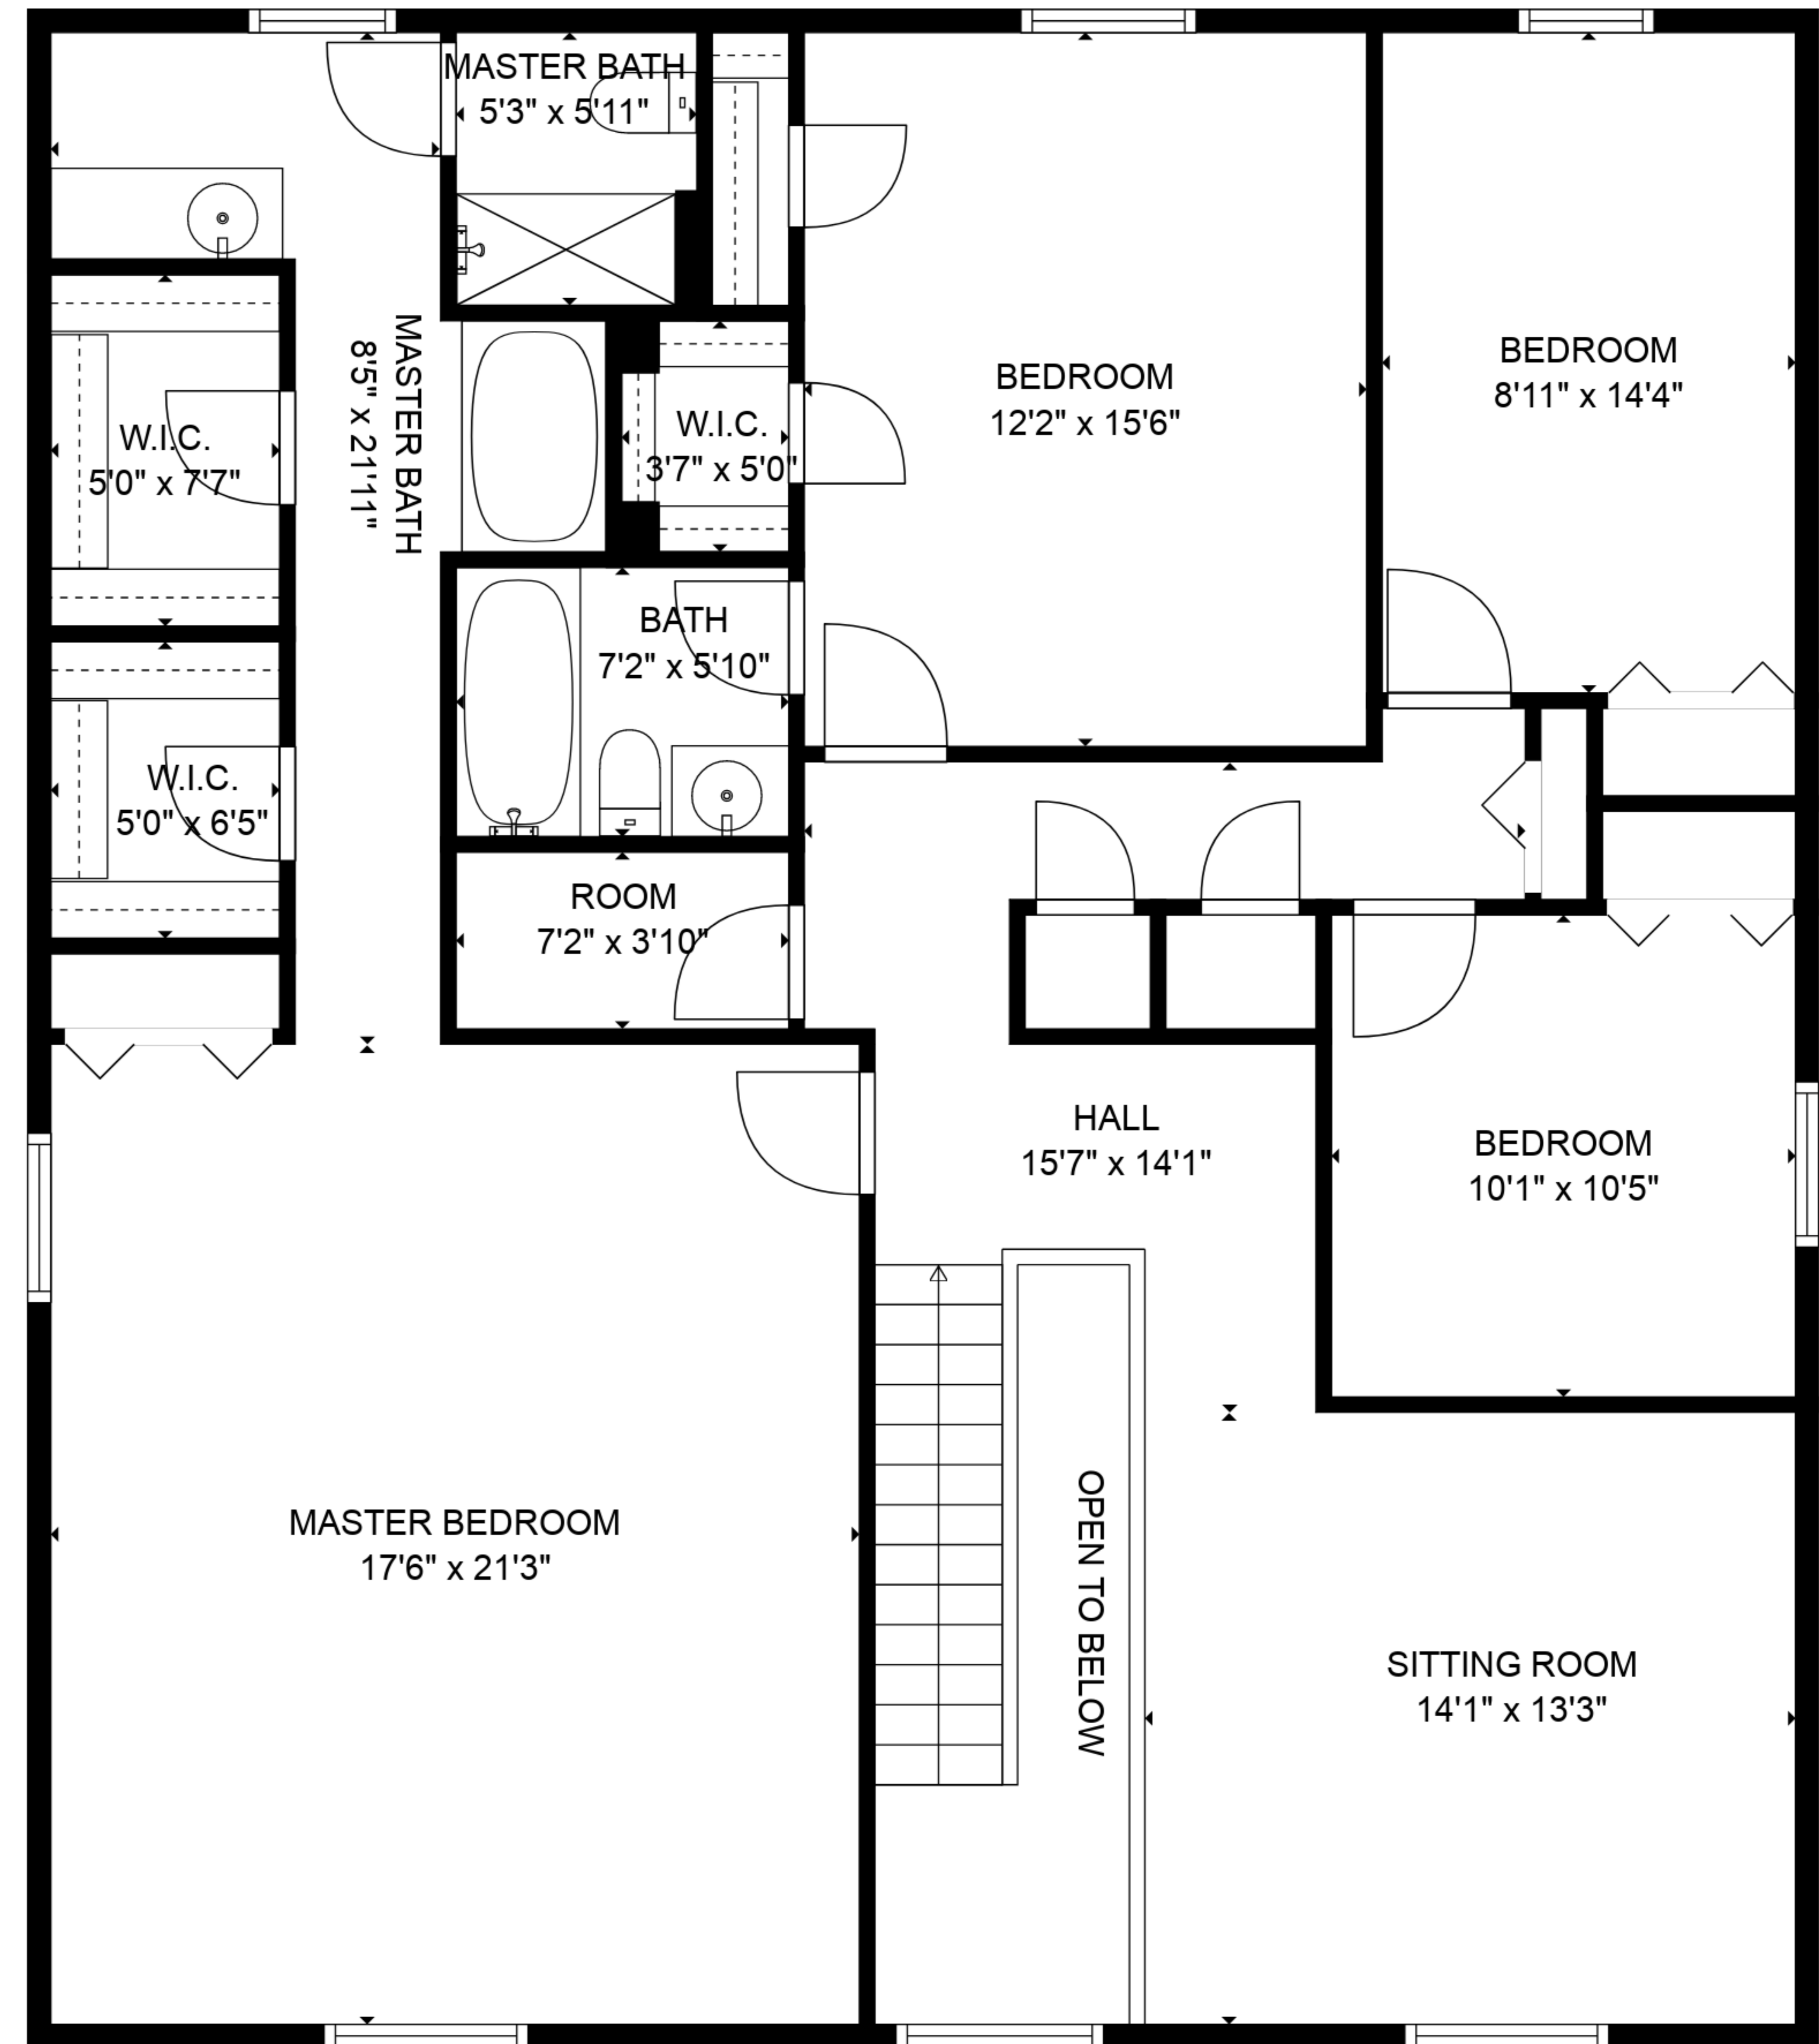

**TOTAL: 2809 sq. ft**

FLOOR 1: 1232 sq. ft, FLOOR 2: 1577 sq. ft

EXCLUDED AREAS: GARAGE: 374 sq. ft, SCREENED PORCH: 285 sq. ft, OPEN TO BELOW: 56 sq. ft

SIZES AND DIMENSIONS ARE APPROXIMATE, DEEMED HIGHLY RELIABLE BUT NOT GUARANTEED.

FLOOR 1

FLOOR 2

**TOTAL: 2809 sq. ft**

FLOOR 1: 1232 sq. ft, FLOOR 2: 1577 sq. ft

EXCLUDED AREAS: GARAGE: 374 sq. ft, SCREENED PORCH: 285 sq. ft, OPEN TO BELOW: 56 sq. ft

SIZES AND DIMENSIONS ARE APPROXIMATE, DEEMED HIGHLY RELIABLE BUT NOT GUARANTEED.