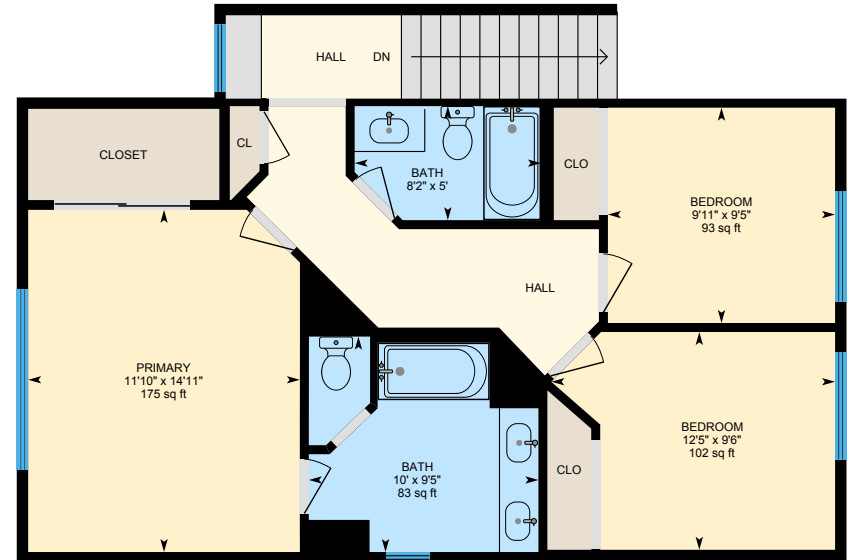

700 Carrboro Ln, Modesto, CA

Main Building: Above Grade Finished Area 1869.90 sq ft

1st Floor
Finished Area 1061.53 sq ft

2nd Floor
Finished Area 808.37 sq ft

PREPARED: 2023/06/21