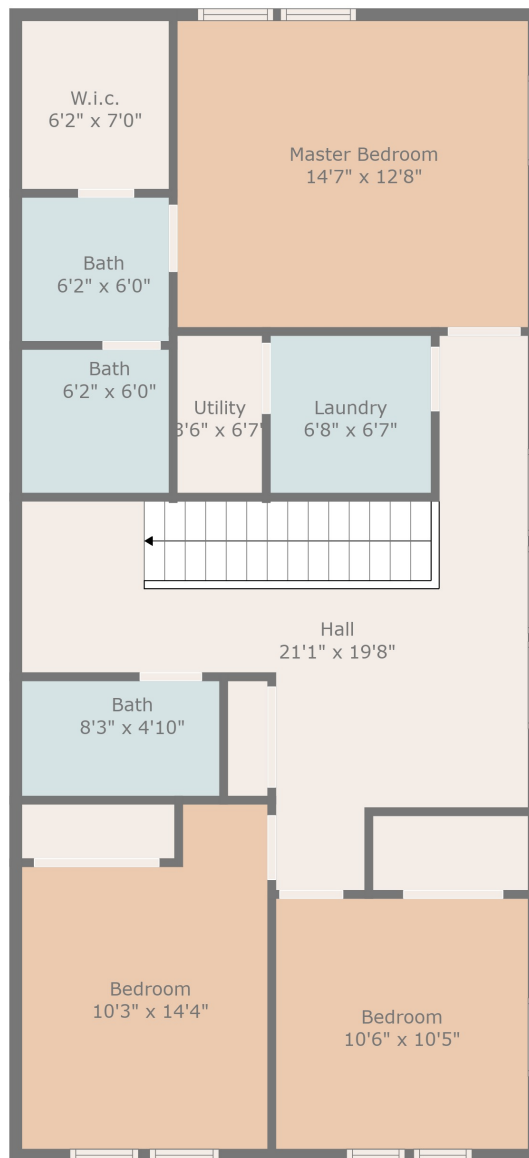

Floor 1

Floor 2

TOTAL: 1515 sq. ft
 FLOOR 1: 549 sq. ft, FLOOR 2: 966 sq. ft
 EXCLUDED AREAS: GARAGE: 427 sq. ft, UTILITY: 23 sq. ft

Measurements Are Calculated By Cubicasa Technology. Deemed Highly Reliable But Not Guaranteed.

TOTAL: 1515 sq. ft
 FLOOR 1: 549 sq. ft, FLOOR 2: 966 sq. ft
 EXCLUDED AREAS: GARAGE: 427 sq. ft, UTILITY: 23 sq. ft

Measurements Are Calculated By Cubicasa Technology. Deemed Highly Reliable But Not Guaranteed.