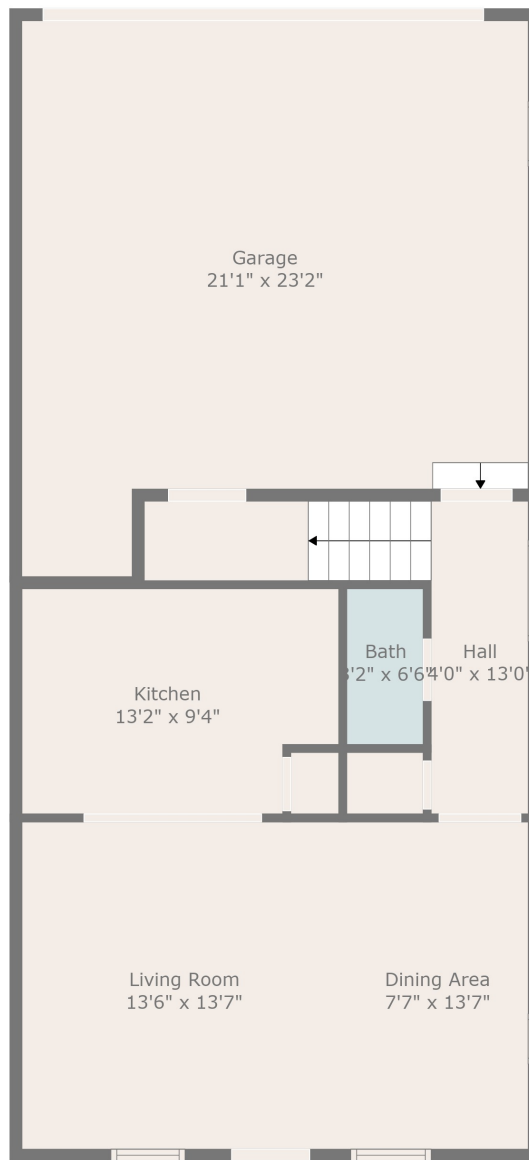

Floor 1

Floor 2

TOTAL: 1515 sq. ft
 FLOOR 1: 549 sq. ft, FLOOR 2: 966 sq. ft
 EXCLUDED AREAS: GARAGE: 427 sq. ft, UTILITY: 23 sq. ft

Measurements Are Calculated By Cubicasa Technology. Deemed Highly Reliable But Not Guaranteed.

TOTAL: 1515 sq. ft
 FLOOR 1: 549 sq. ft, FLOOR 2: 966 sq. ft
 EXCLUDED AREAS: GARAGE: 427 sq. ft, UTILITY: 23 sq. ft

Measurements Are Calculated By Cubicasa Technology. Deemed Highly Reliable But Not Guaranteed.