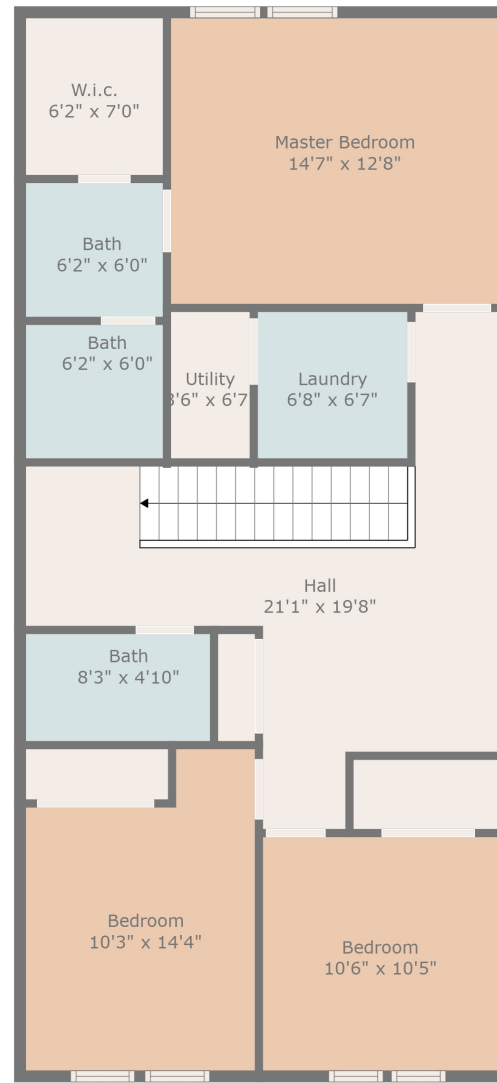

Floor 1

Floor 2

TOTAL: 1515 sq. ft
 FLOOR 1: 549 sq. ft, FLOOR 2: 966 sq. ft
 EXCLUDED AREAS: GARAGE: 427 sq. ft, UTILITY: 23 sq. ft

Measurements Are Calculated By Cubicasa Technology. Deemed Highly Reliable But Not Guaranteed.

TOTAL: 1515 sq. ft
 FLOOR 1: 549 sq. ft, FLOOR 2: 966 sq. ft
 EXCLUDED AREAS: GARAGE: 427 sq. ft, UTILITY: 23 sq. ft

Measurements Are Calculated By Cubicasa Technology. Deemed Highly Reliable But Not Guaranteed.