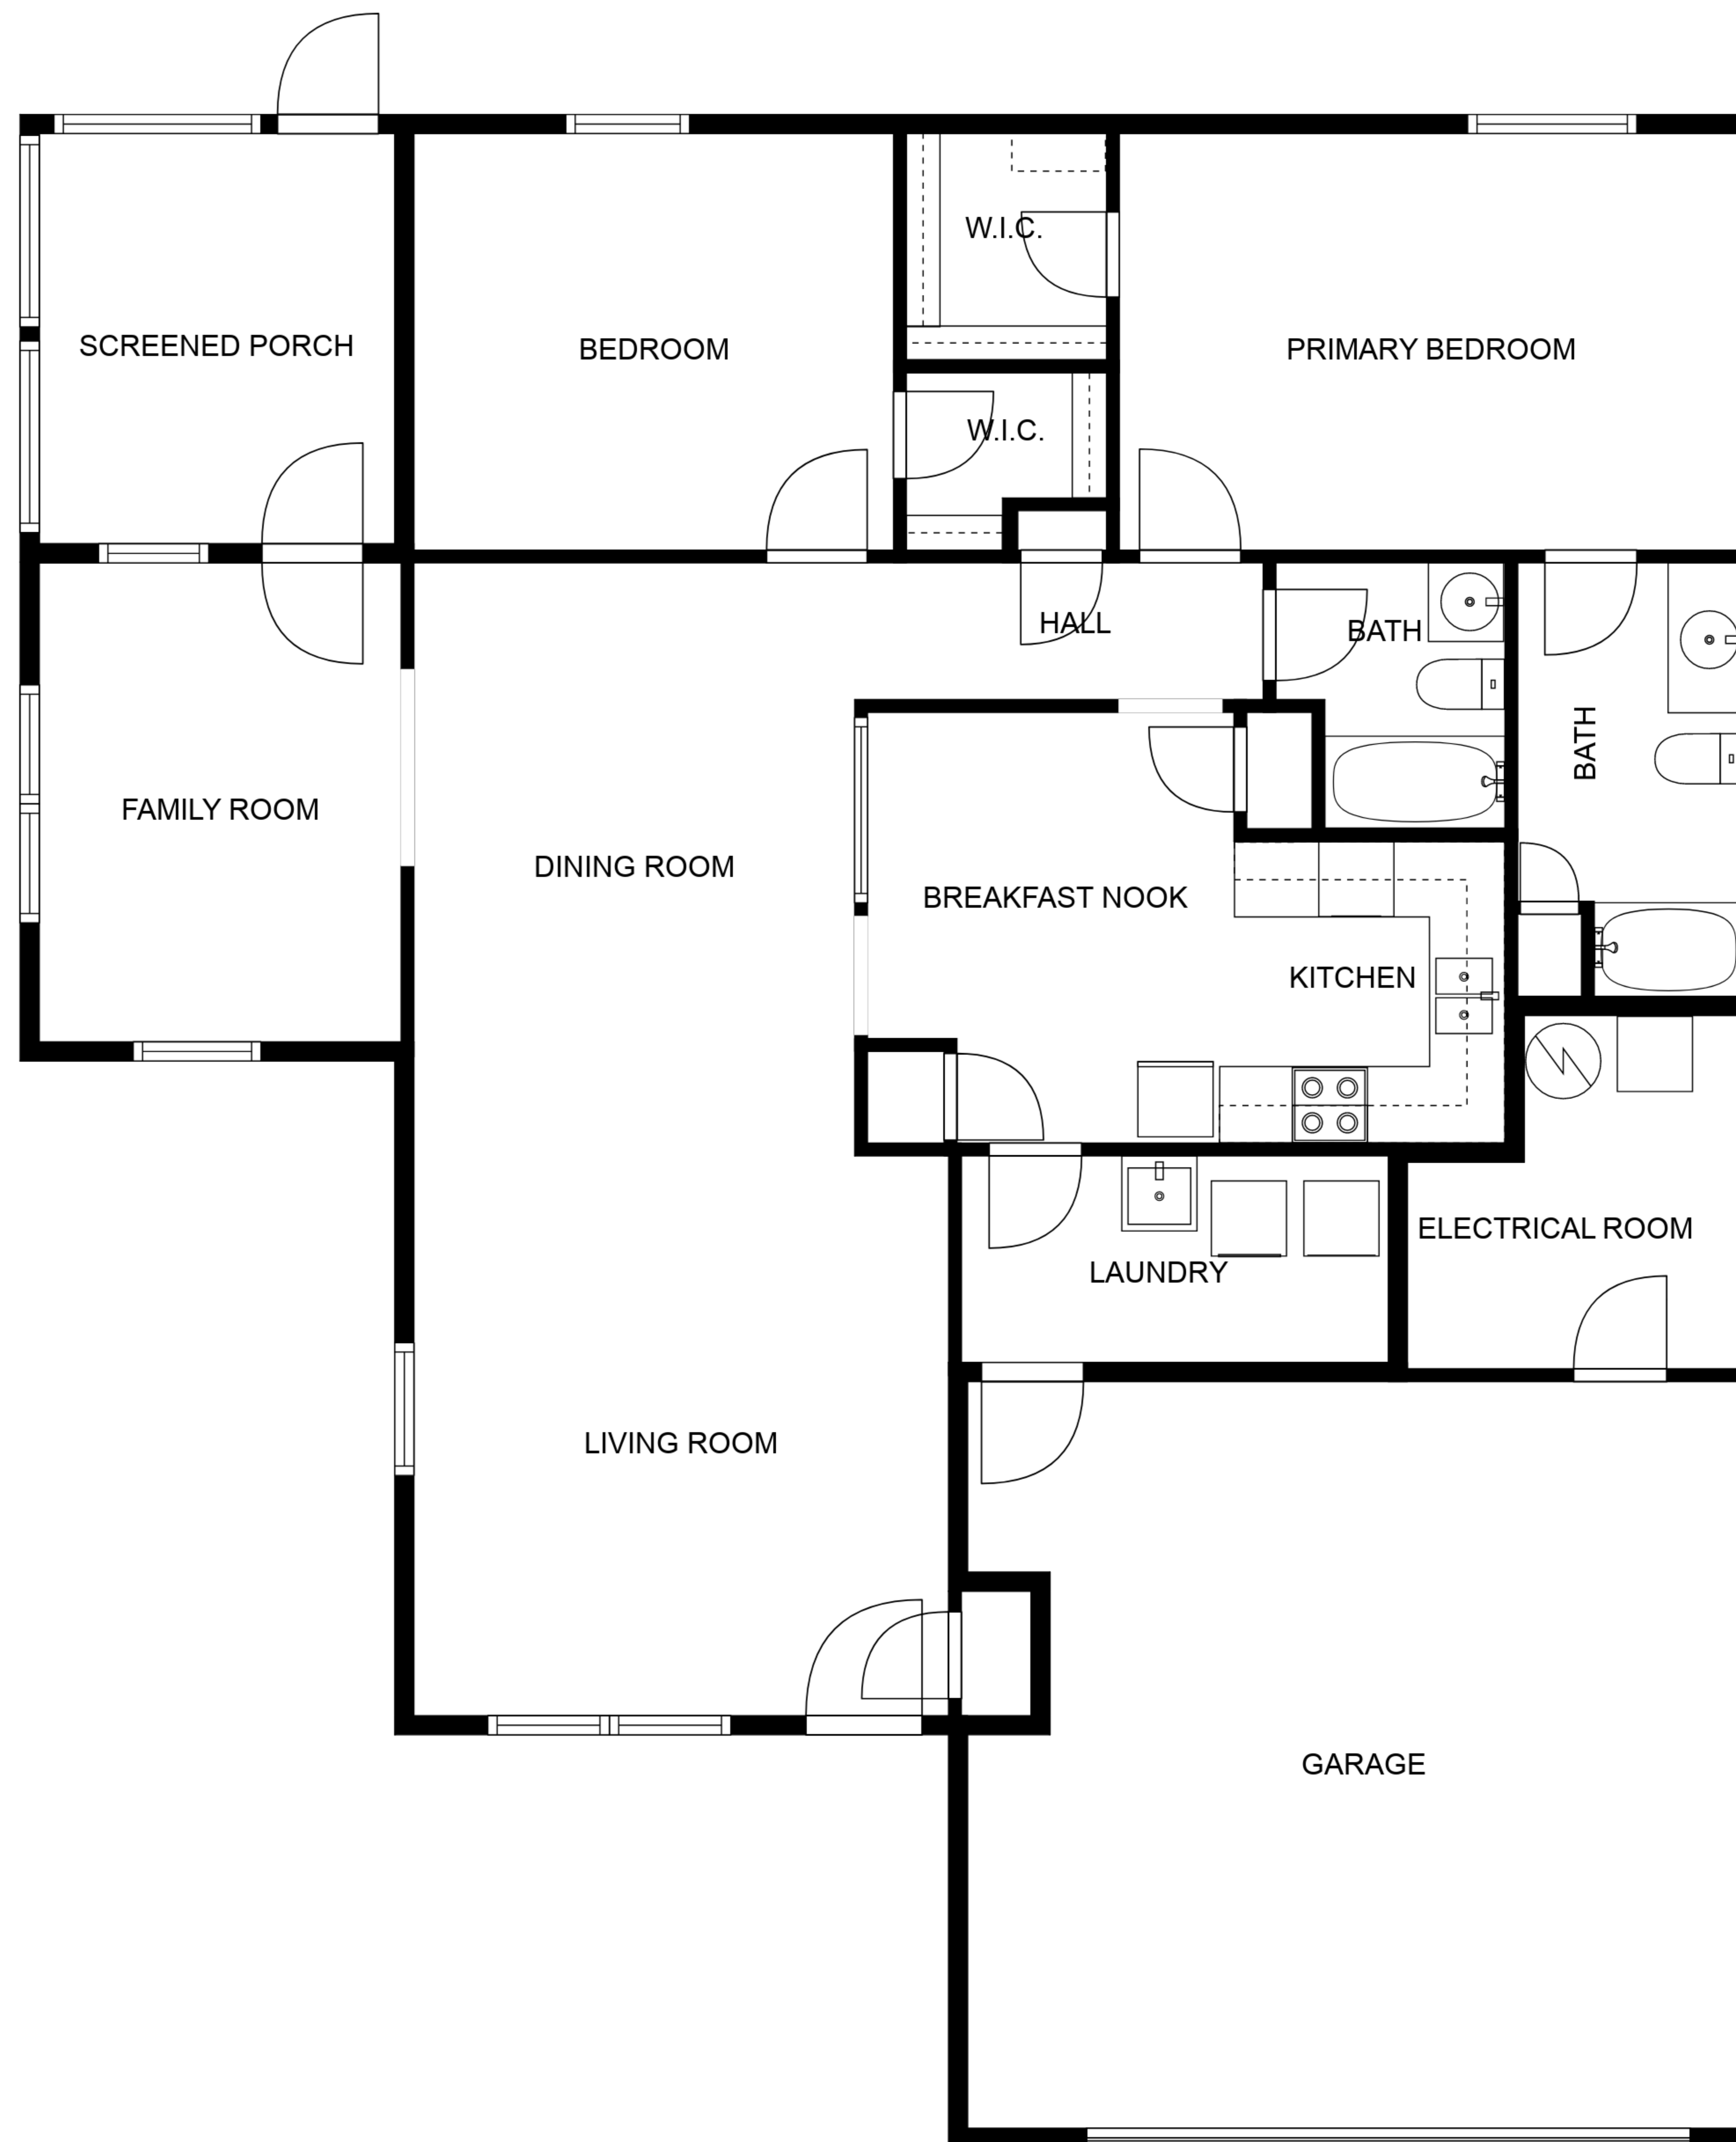

TOTAL: 1304 sq. ft

FLOOR 1: 1304 sq. ft

EXCLUDED AREAS: SCREENED PORCH: 100 sq. ft, GARAGE: 388 sq. ft, ELECTRICAL ROOM: 70 sq. ft

FLOOR PLAN CREATED BY CUBICASA APP. MEASUREMENTS DEEMED HIGHLY RELIABLE BUT NOT GUARANTEED.