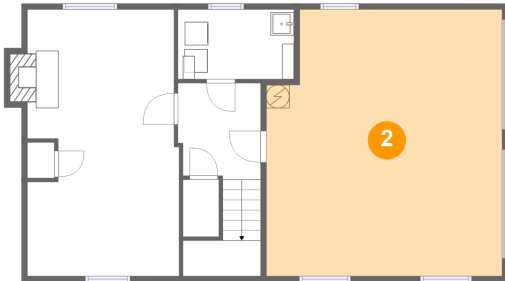

2 Floor 1 - Garage

Dimensions: 20'2" x 22'10"
Area: 443 sq. ft
Counted as living area: No

Heated: No
Finished: No
Enclosed: Yes
Contiguous: Yes
Permitted: Yes
Wet space: No
Addition: No
Conversion: No