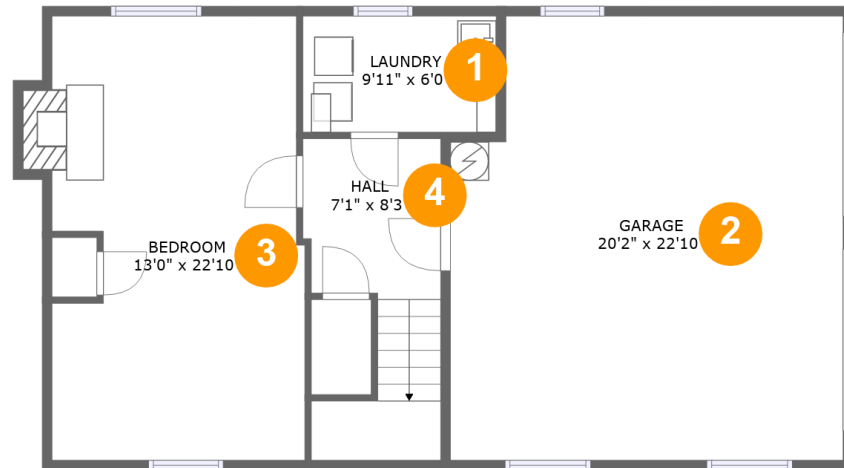

2767 Lynn Street, Frederick, Frederick County,
Maryland, United States, 21704

Room dimensions

Floor 1

Total sqft: 1001 Living area: 520

#		Dimensions	sqft	Counted as living area
1	Laundry	9'11" x 6'0"	59 sq. ft	Yes
2	Garage	20'2" x 22'10"	443 sq. ft	No
3	Bedroom	13'0" x 22'10"	288 sq. ft	Yes
4	Hall	7'1" x 8'3"	93 sq. ft	Yes