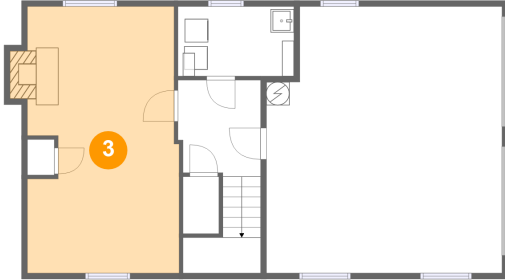

2767 Lynn Street, Frederick, Frederick County,
Maryland, United States, 21704

3 Floor 1 - Bedroom

Dimensions: 13'0" x 22'10"
Area: 288 sq. ft
Counted as living area: Yes

Heated: Yes
Finished: Yes
Enclosed: Yes
Contiguous: Yes
Permitted: Yes
Wet space: No
Addition: No
Conversion: No