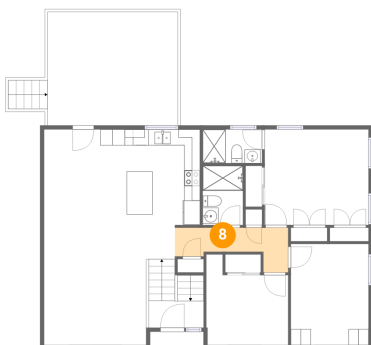

8 Floor 2 - Hall

Dimensions: 14'2" x 5'7"
Area: 53 sq. ft
Counted as living area: Yes

Heated: Yes
Finished: Yes
Enclosed: Yes
Contiguous: Yes
Permitted: Yes
Wet space: No
Addition: No
Conversion: No