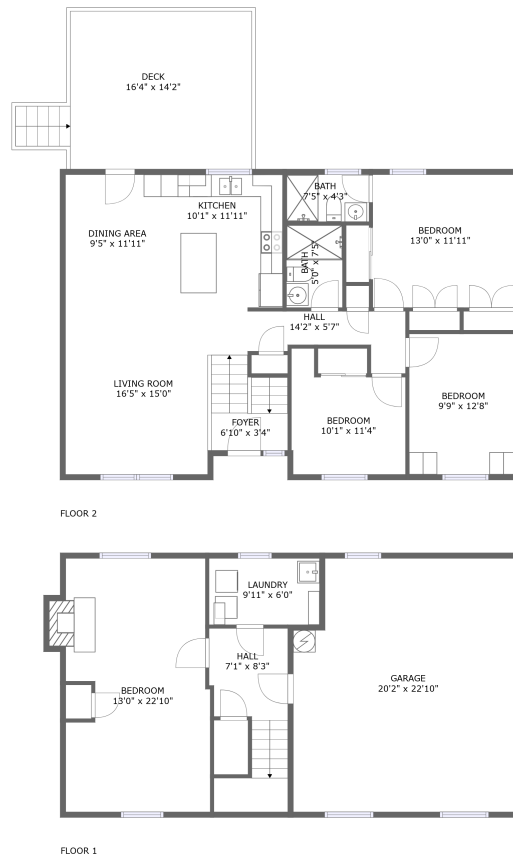

## Property summary

 **1** Garages

 **4** Bedrooms

 **2** Bathrooms

 **0** Half baths

 **2** Floors

 **1,673**  
Gross living  
area sqft

 **2,404**  
Total sqft

## Room dimensions

Floor 1

Total sqft: 1001 Living area: 520

#		Dimensions	sqft	Counted as living area
1	Laundry	9'11" x 6'0"	59 sq. ft	Yes
2	Garage	20'2" x 22'10"	443 sq. ft	No
3	Bedroom	13'0" x 22'10"	288 sq. ft	Yes
4	Hall	7'1" x 8'3"	93 sq. ft	Yes

2767 Lynn Street, Frederick, Frederick County, Maryland, United States, 21704

Room dimensions

Floor 2

Total sqft: 1403

Living area: 1153

#		Dimensions	sqft	Counted as living area
5	Kitchen	10'1" x 11'11"	121 sq. ft	Yes
6	Bath	5'0" x 7'5"	37 sq. ft	Yes
7	Bedroom	10'1" x 11'4"	95 sq. ft	Yes
8	Hall	14'2" x 5'7"	53 sq. ft	Yes
9	Foyer	6'10" x 3'4"	55 sq. ft	Yes
10	Bath	7'5" x 4'3"	31 sq. ft	Yes
11	Living Room	16'5" x 15'0"	208 sq. ft	Yes
12	Bedroom	9'9" x 12'8"	123 sq. ft	Yes
13	Bedroom	13'0" x 11'11"	156 sq. ft	Yes
14	Dining Area	9'5" x 11'11"	113 sq. ft	Yes
15	Deck	16'4" x 14'2"	250 sq. ft	No

2767 Lynn Street, Frederick, Frederick County,  
Maryland, United States, 21704

**9** Floor 2 - Foyer

Dimensions: 6'10" x 3'4"  
Area: 55 sq. ft  
Counted as living area: Yes

Heated: Yes  
Finished: Yes  
Enclosed: Yes  
Contiguous: Yes  
Permitted: Yes  
Wet space: No  
Addition: No  
Conversion: No