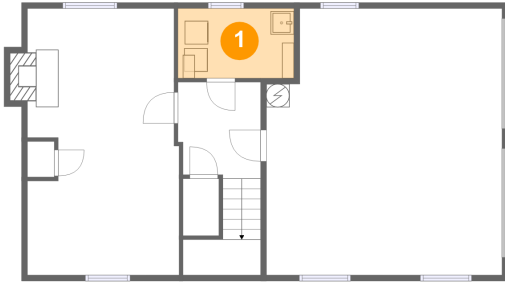

## Room dimensions

Floor 1

Total sqft: 1001 Living area: 520

#		Dimensions	sqft	Counted as living area
1	Laundry	9'11" x 6'0"	59 sq. ft	Yes
2	Garage	20'2" x 22'10"	443 sq. ft	No
3	Bedroom	13'0" x 22'10"	288 sq. ft	Yes
4	Hall	7'1" x 8'3"	93 sq. ft	Yes

2767 Lynn Street, Frederick, Frederick County, Maryland, United States, 21704

Room dimensions

Floor 2

Total sqft: 1403

Living area: 1153

#		Dimensions	sqft	Counted as living area
5	Kitchen	10'1" x 11'11"	121 sq. ft	Yes
6	Bath	5'0" x 7'5"	37 sq. ft	Yes
7	Bedroom	10'1" x 11'4"	95 sq. ft	Yes
8	Hall	14'2" x 5'7"	53 sq. ft	Yes
9	Foyer	6'10" x 3'4"	55 sq. ft	Yes
10	Bath	7'5" x 4'3"	31 sq. ft	Yes
11	Living Room	16'5" x 15'0"	208 sq. ft	Yes
12	Bedroom	9'9" x 12'8"	123 sq. ft	Yes
13	Bedroom	13'0" x 11'11"	156 sq. ft	Yes
14	Dining Area	9'5" x 11'11"	113 sq. ft	Yes
15	Deck	16'4" x 14'2"	250 sq. ft	No

## 1 Floor 1 - Laundry

Dimensions: 9'11" x 6'0"  
Area: 59 sq. ft  
Counted as living area: Yes

Heated: Yes  
Finished: Yes  
Enclosed: Yes  
Contiguous: Yes  
Permitted: Yes  
Wet space: No  
Addition: No  
Conversion: No