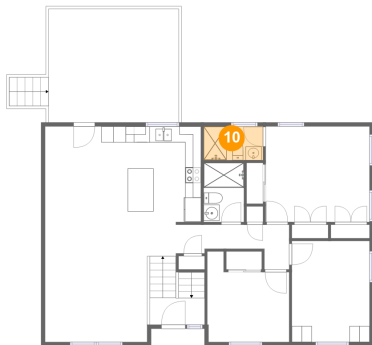

10 Floor 2 - Bath

Dimensions: 7'5" x 4'3"
Area: 31 sq. ft
Counted as living area: Yes

Heated: Yes
Finished: Yes
Enclosed: Yes
Contiguous: Yes
Permitted: Yes
Wet space: Yes
Addition: No
Conversion: No