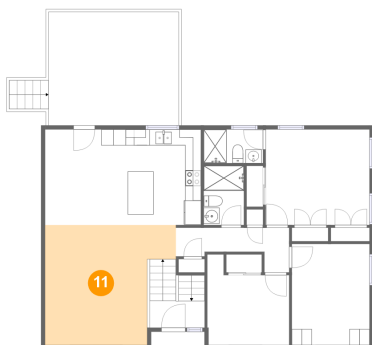

11 Floor 2 - Living Room

Dimensions: 16'5" x 15'0"
Area: 208 sq. ft
Counted as living area: Yes

Heated: Yes
Finished: Yes
Enclosed: Yes
Contiguous: Yes
Permitted: Yes
Wet space: No
Addition: No
Conversion: No