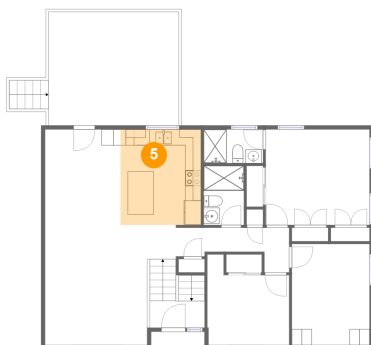

5 Floor 2 - Kitchen

Dimensions: 10'1" x 11'11"
Area: 121 sq. ft
Counted as living area: Yes

Heated: Yes
Finished: Yes
Enclosed: Yes
Contiguous: Yes
Permitted: Yes
Wet space: No
Addition: No
Conversion: No