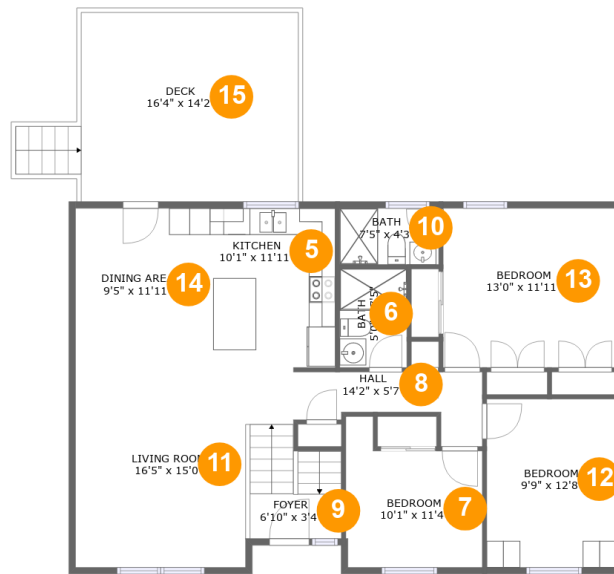

## Property summary

 **1** Garages

 **4** Bedrooms

 **2** Bathrooms

 **0** Half baths

 **2** Floors

 **1,673**  
Gross living  
area sqft

 **2,404**  
Total sqft

## Room dimensions

Floor 1

Total sqft: 1001 Living area: 520

#		Dimensions	sqft	Counted as living area
1	Laundry	9'11" x 6'0"	59 sq. ft	Yes
2	Garage	20'2" x 22'10"	443 sq. ft	No
3	Bedroom	13'0" x 22'10"	288 sq. ft	Yes
4	Hall	7'1" x 8'3"	93 sq. ft	Yes

2767 Lynn Street, Frederick, Frederick County, Maryland, United States, 21704

Room dimensions

Floor 2

Total sqft: 1403

Living area: 1153

#		Dimensions	sqft	Counted as living area
5	Kitchen	10'1" x 11'11"	121 sq. ft	Yes
6	Bath	5'0" x 7'5"	37 sq. ft	Yes
7	Bedroom	10'1" x 11'4"	95 sq. ft	Yes
8	Hall	14'2" x 5'7"	53 sq. ft	Yes
9	Foyer	6'10" x 3'4"	55 sq. ft	Yes
10	Bath	7'5" x 4'3"	31 sq. ft	Yes
11	Living Room	16'5" x 15'0"	208 sq. ft	Yes
12	Bedroom	9'9" x 12'8"	123 sq. ft	Yes
13	Bedroom	13'0" x 11'11"	156 sq. ft	Yes
14	Dining Area	9'5" x 11'11"	113 sq. ft	Yes
15	Deck	16'4" x 14'2"	250 sq. ft	No

2767 Lynn Street, Frederick, Frederick County,  
Maryland, United States, 21704

**9** Floor 2 - Foyer

Dimensions: 6'10" x 3'4"  
Area: 55 sq. ft  
Counted as living area: Yes

Heated: Yes  
Finished: Yes  
Enclosed: Yes  
Contiguous: Yes  
Permitted: Yes  
Wet space: No  
Addition: No  
Conversion: No