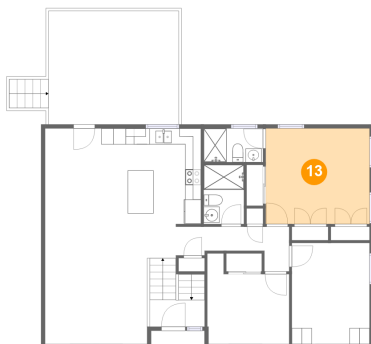

13 Floor 2 - Bedroom

Dimensions: 13'0" x 11'11"
Area: 156 sq. ft
Counted as living area: Yes

Heated: Yes
Finished: Yes
Enclosed: Yes
Contiguous: Yes
Permitted: Yes
Wet space: No
Addition: No
Conversion: No