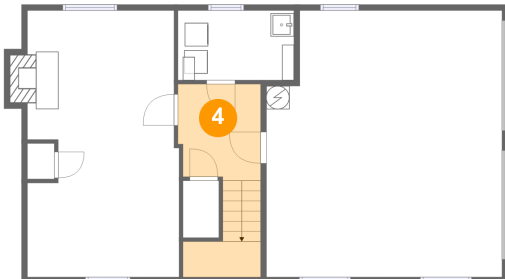

4 Floor 1 - Hall

Dimensions: 7'1" x 8'3"
Area: 93 sq. ft
Counted as living area: Yes

Heated: Yes
Finished: Yes
Enclosed: Yes
Contiguous: Yes
Permitted: Yes
Wet space: No
Addition: No
Conversion: No