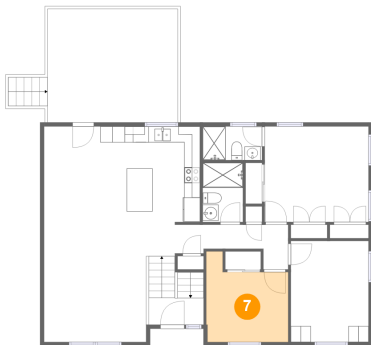

7 Floor 2 - Bedroom

Dimensions: 10'1" x 11'4"
Area: 95 sq. ft
Counted as living area: Yes

Heated: Yes
Finished: Yes
Enclosed: Yes
Contiguous: Yes
Permitted: Yes
Wet space: No
Addition: No
Conversion: No