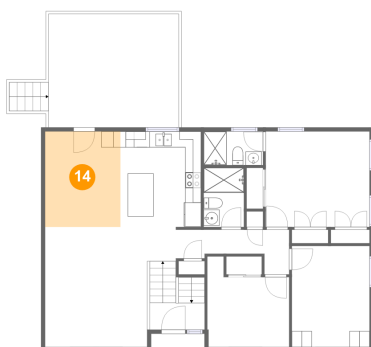

14 Floor 2 - Dining Area

Dimensions: 9'5" x 11'11"
Area: 113 sq. ft
Counted as living area: Yes

Heated: Yes
Finished: Yes
Enclosed: Yes
Contiguous: Yes
Permitted: Yes
Wet space: No
Addition: No
Conversion: No