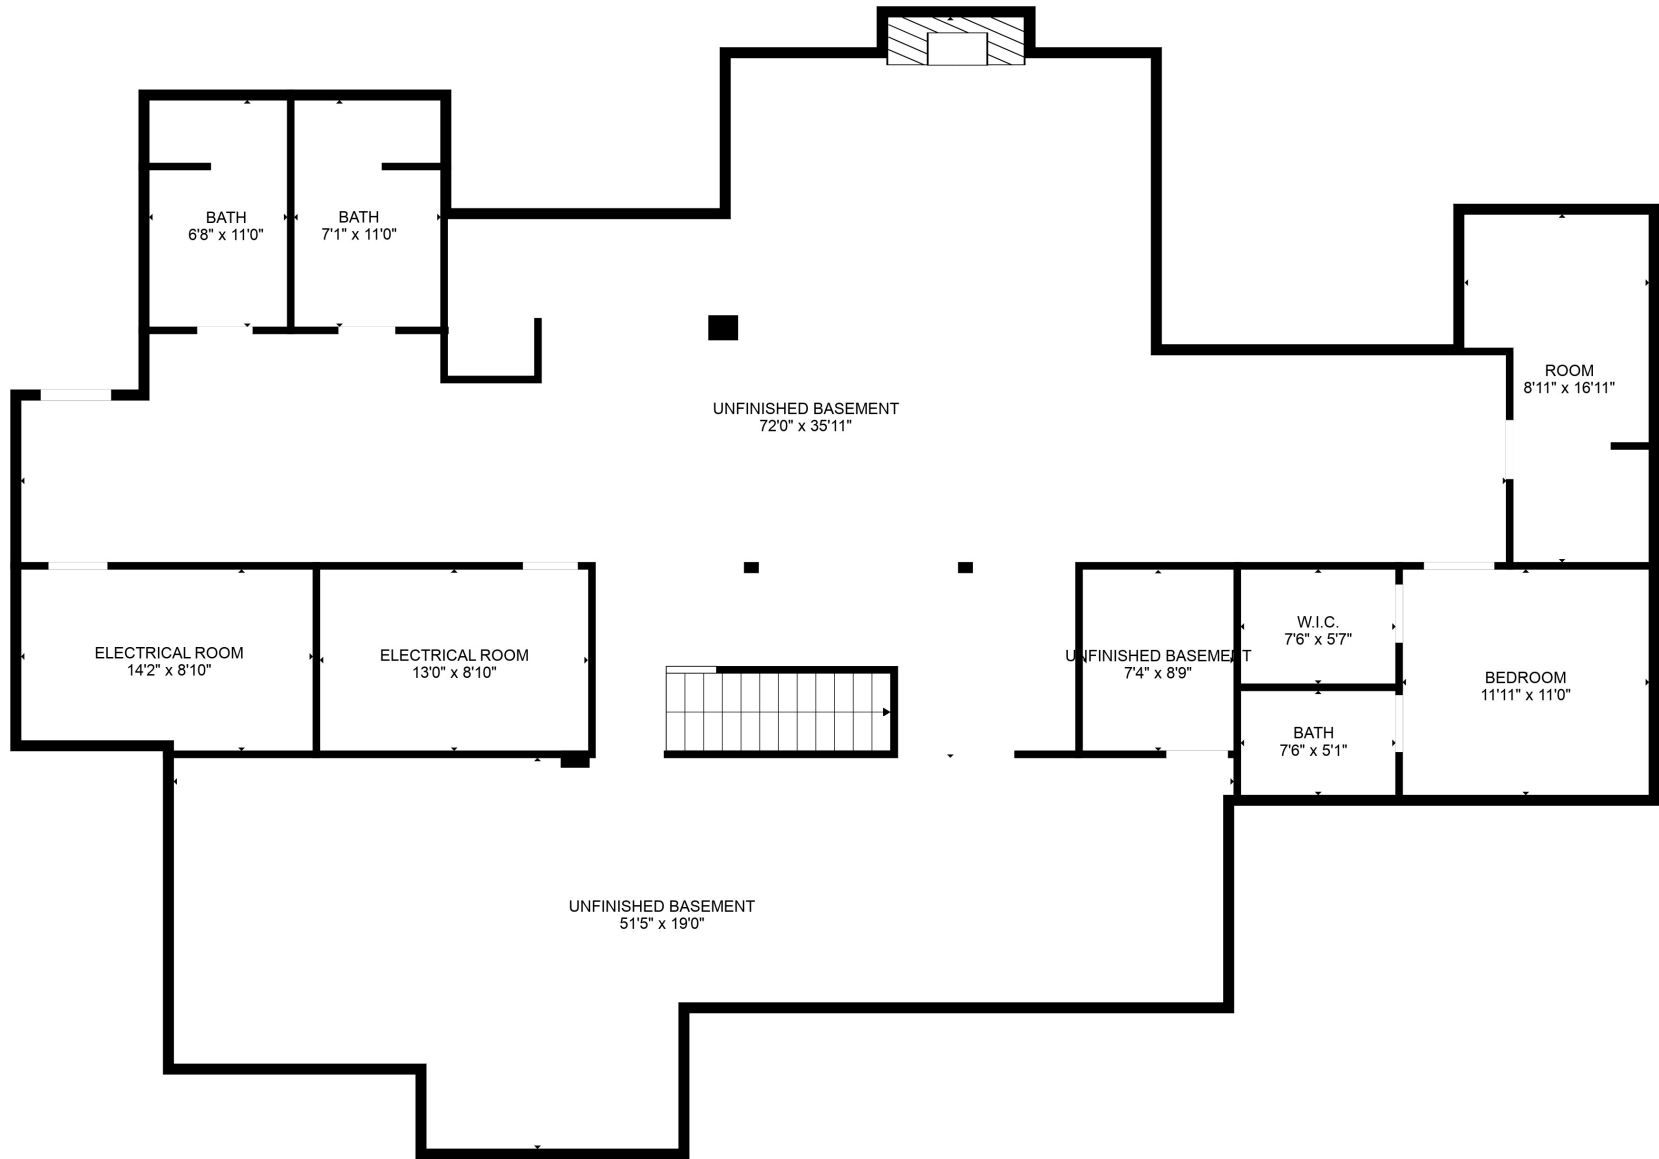

Total scanned area: 7293 sq. ft

MEASUREMENTS ARE CALCULATED BY CUBICASA TECHNOLOGY. DEEMED HIGHLY RELIABLE BUT NOT GUARANTEED.

Total scanned area: 7293 sq. ft

MEASUREMENTS ARE CALCULATED BY CUBICASA TECHNOLOGY, DEEMED HIGHLY RELIABLE BUT NOT GUARANTEED.

Total scanned area: 7293 sq. ft

MEASUREMENTS ARE CALCULATED BY CUBICASA TECHNOLOGY, DEEMED HIGHLY RELIABLE BUT NOT GUARANTEED.

Total scanned area: 7293 sq. ft

MEASUREMENTS ARE CALCULATED BY CUBICASA TECHNOLOGY. DEEMED HIGHLY RELIABLE BUT NOT GUARANTEED.