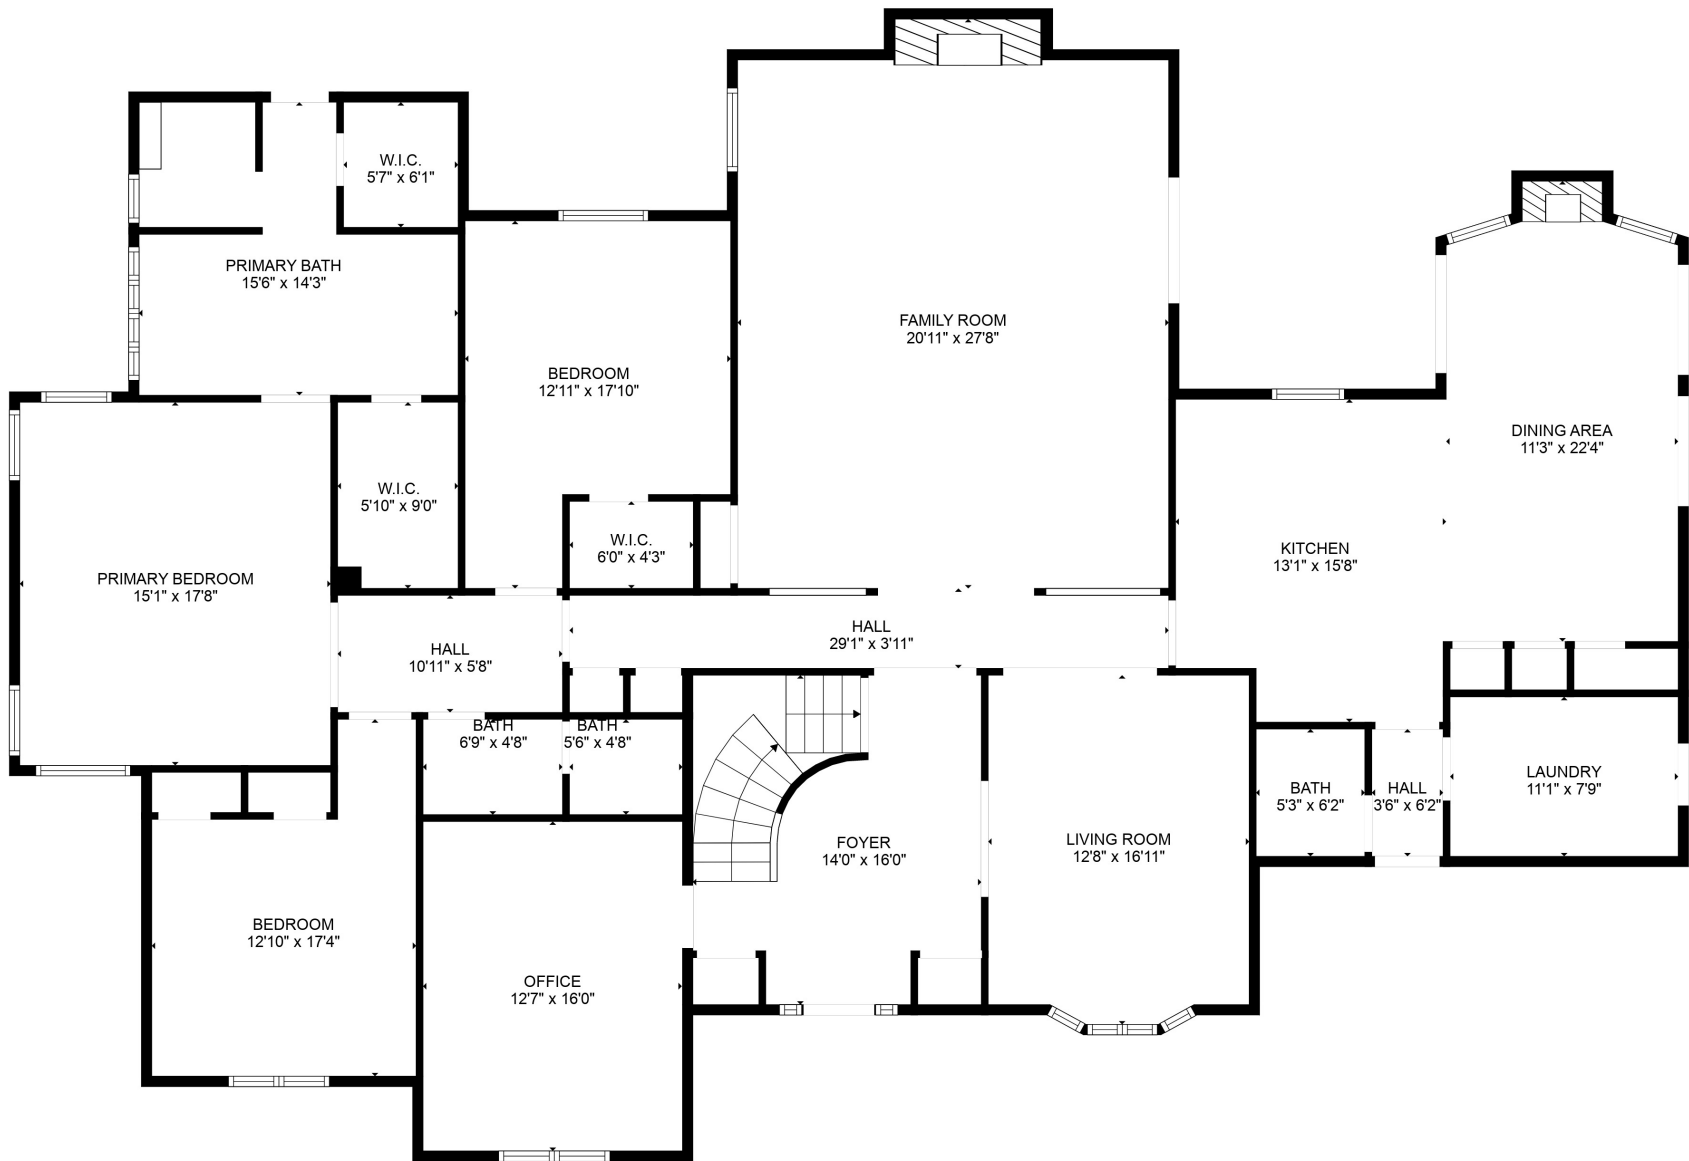

Total scanned area: 7293 sq. ft

MEASUREMENTS ARE CALCULATED BY CUBICASA TECHNOLOGY. DEEMED HIGHLY RELIABLE BUT NOT GUARANTEED.

Total scanned area: 7293 sq. ft

MEASUREMENTS ARE CALCULATED BY CUBICASA TECHNOLOGY, DEEMED HIGHLY RELIABLE BUT NOT GUARANTEED.

Total scanned area: 7293 sq. ft

MEASUREMENTS ARE CALCULATED BY CUBICASA TECHNOLOGY, DEEMED HIGHLY RELIABLE BUT NOT GUARANTEED.

Total scanned area: 7293 sq. ft

MEASUREMENTS ARE CALCULATED BY CUBICASA TECHNOLOGY. DEEMED HIGHLY RELIABLE BUT NOT GUARANTEED.