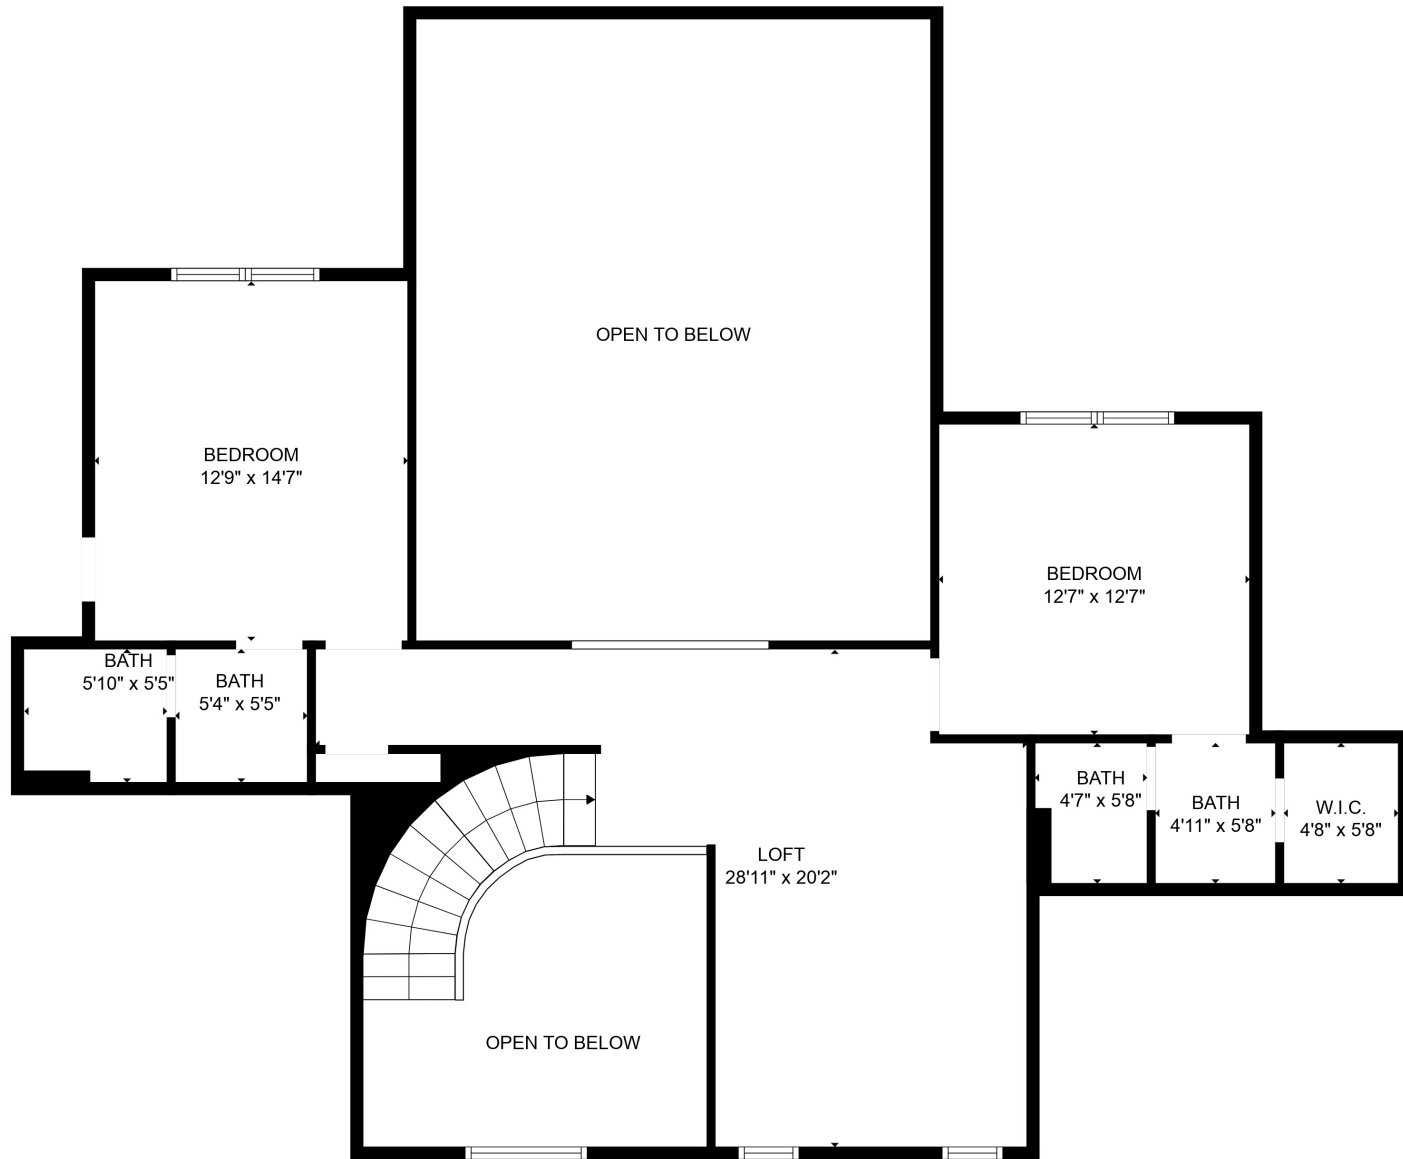

Total scanned area: 7293 sq. ft

MEASUREMENTS ARE CALCULATED BY CUBICASA TECHNOLOGY. DEEMED HIGHLY RELIABLE BUT NOT GUARANTEED.

Total scanned area: 7293 sq. ft

MEASUREMENTS ARE CALCULATED BY CUBICASA TECHNOLOGY, DEEMED HIGHLY RELIABLE BUT NOT GUARANTEED.

Total scanned area: 7293 sq. ft

MEASUREMENTS ARE CALCULATED BY CUBICASA TECHNOLOGY, DEEMED HIGHLY RELIABLE BUT NOT GUARANTEED.

Total scanned area: 7293 sq. ft

MEASUREMENTS ARE CALCULATED BY CUBICASA TECHNOLOGY. DEEMED HIGHLY RELIABLE BUT NOT GUARANTEED.