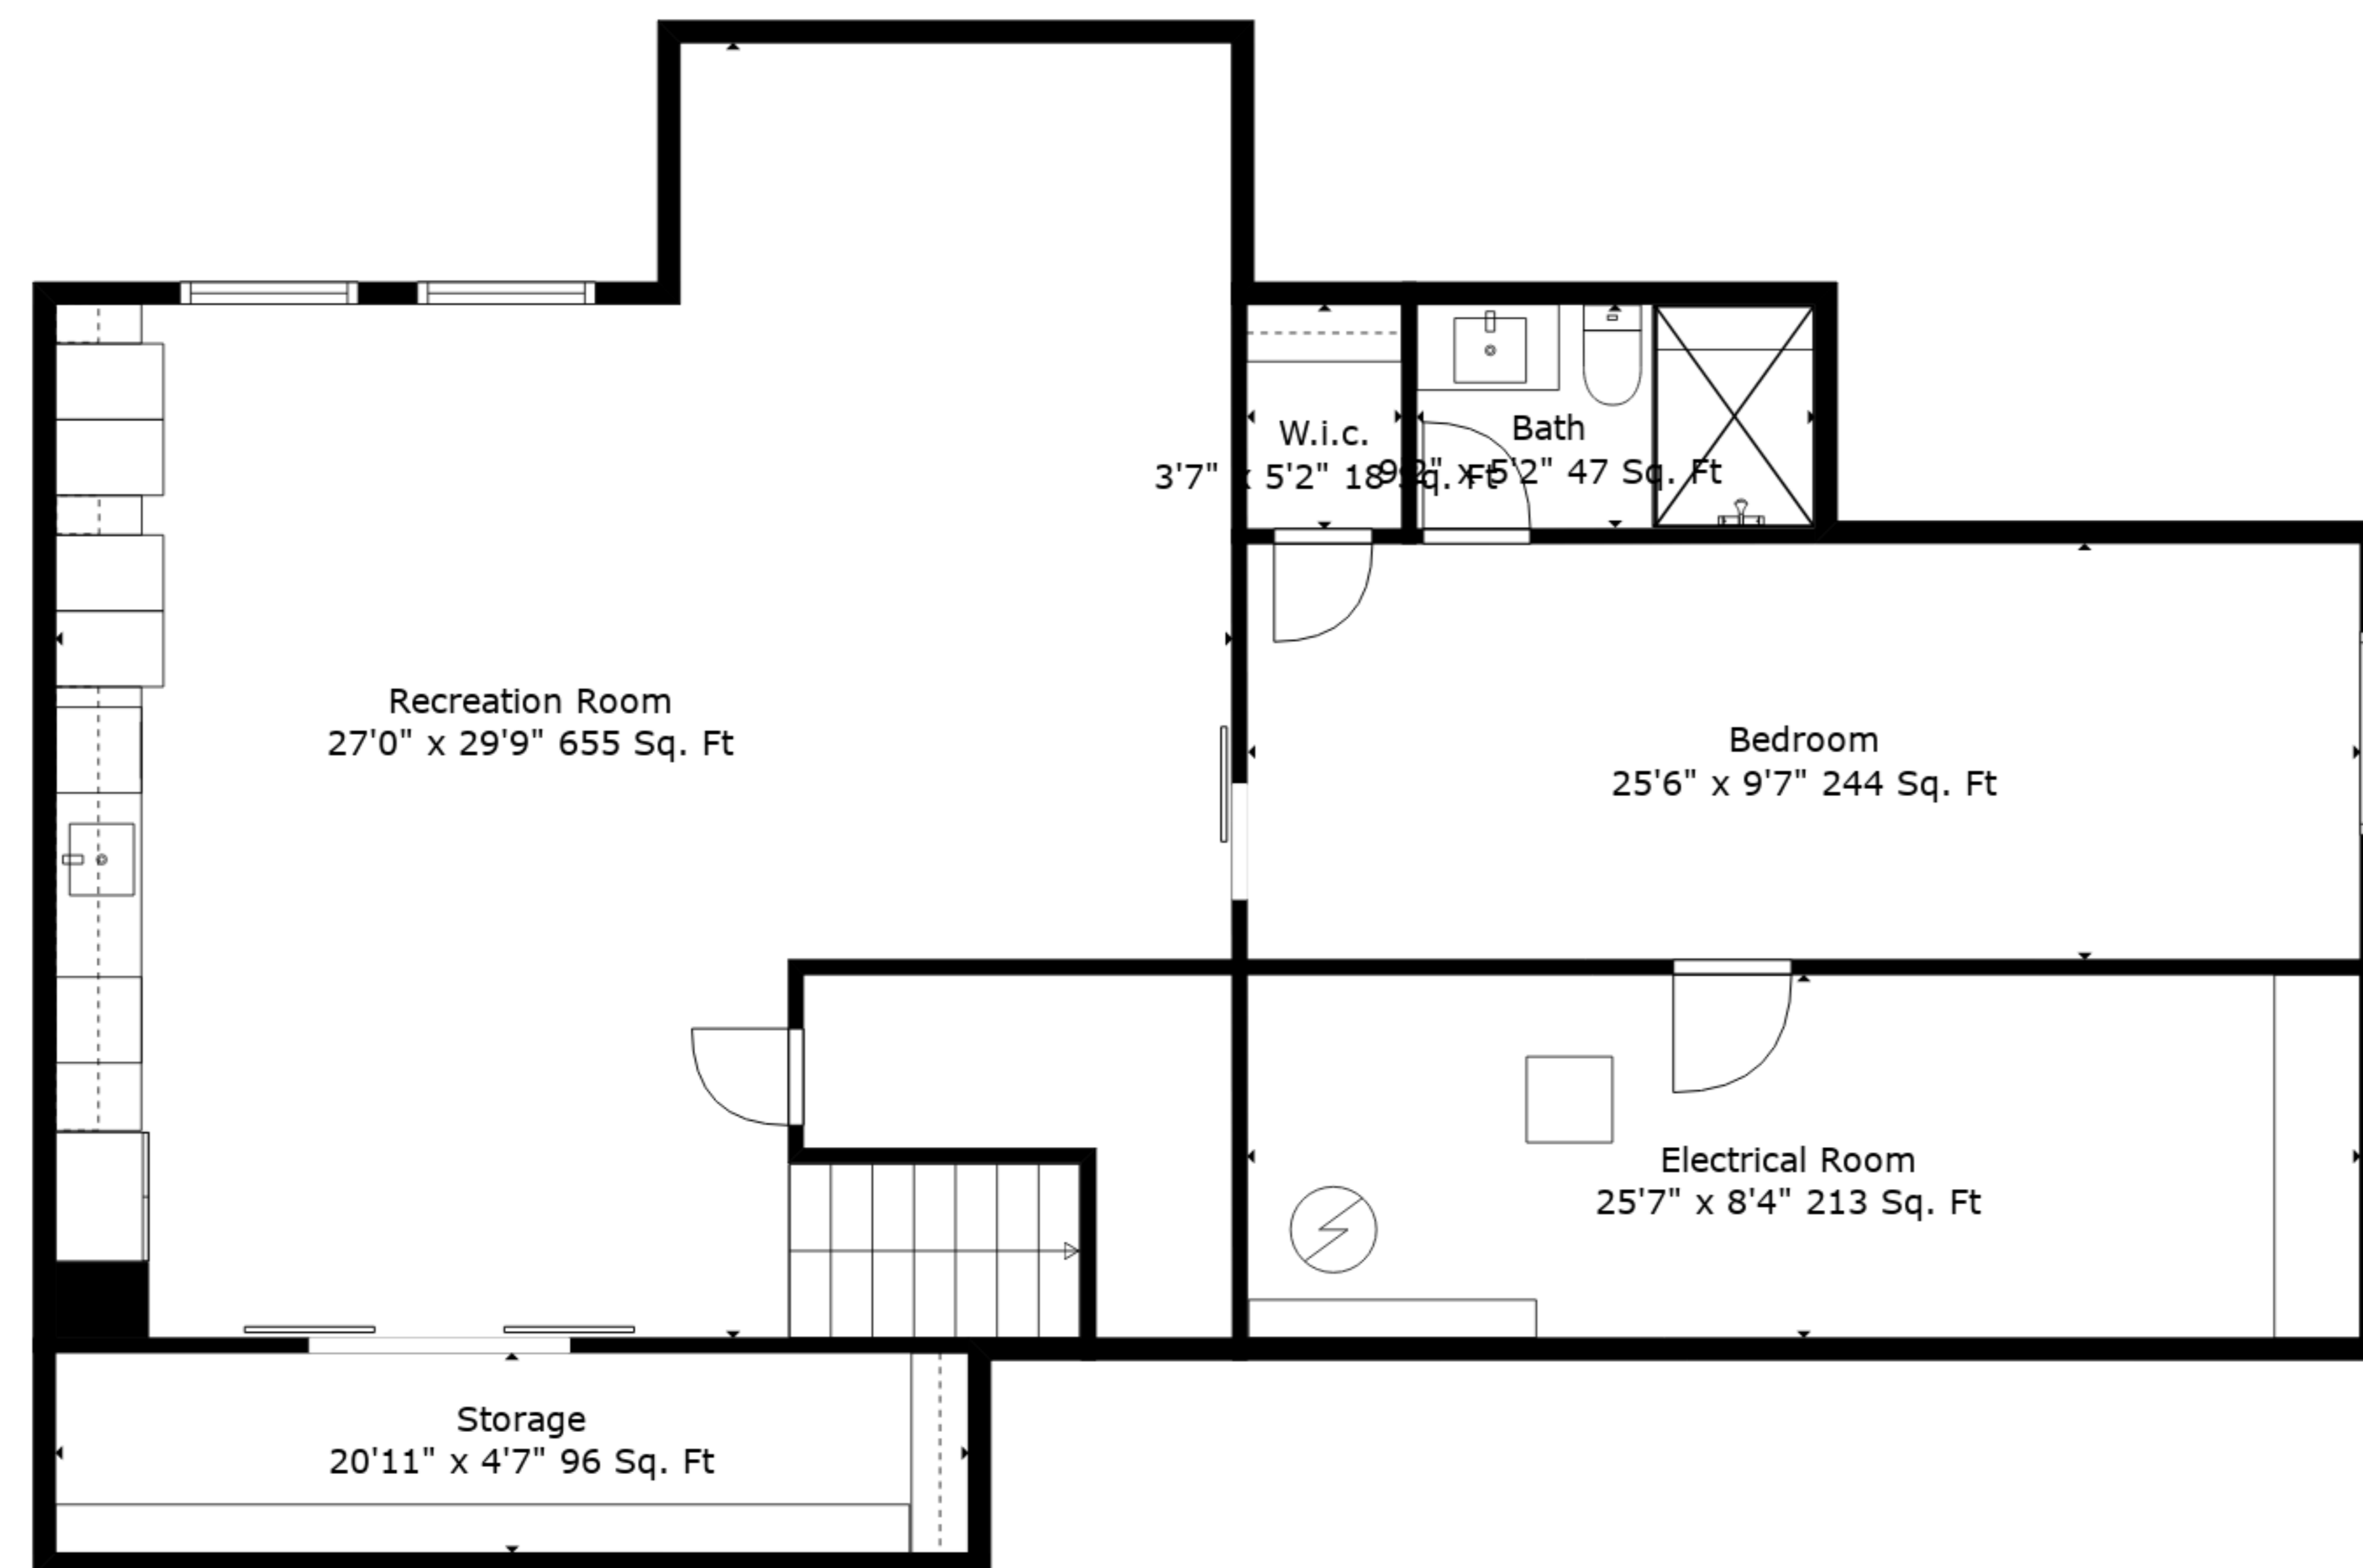

TOTAL: 4209 sq. ft
 BELOW GROUND: 1057 sq. ft, FLOOR 2: 1415 sq. ft, FLOOR 3: 1737 sq. ft
 EXCLUDED AREAS: STORAGE: 96 sq. ft, ELECTRICAL ROOM: 213 sq. ft, GARAGE: 617 sq. ft,
 FIREPLACE: 7 sq. ft

Measurements Are Deemed Highly Reliable But Not Guaranteed.