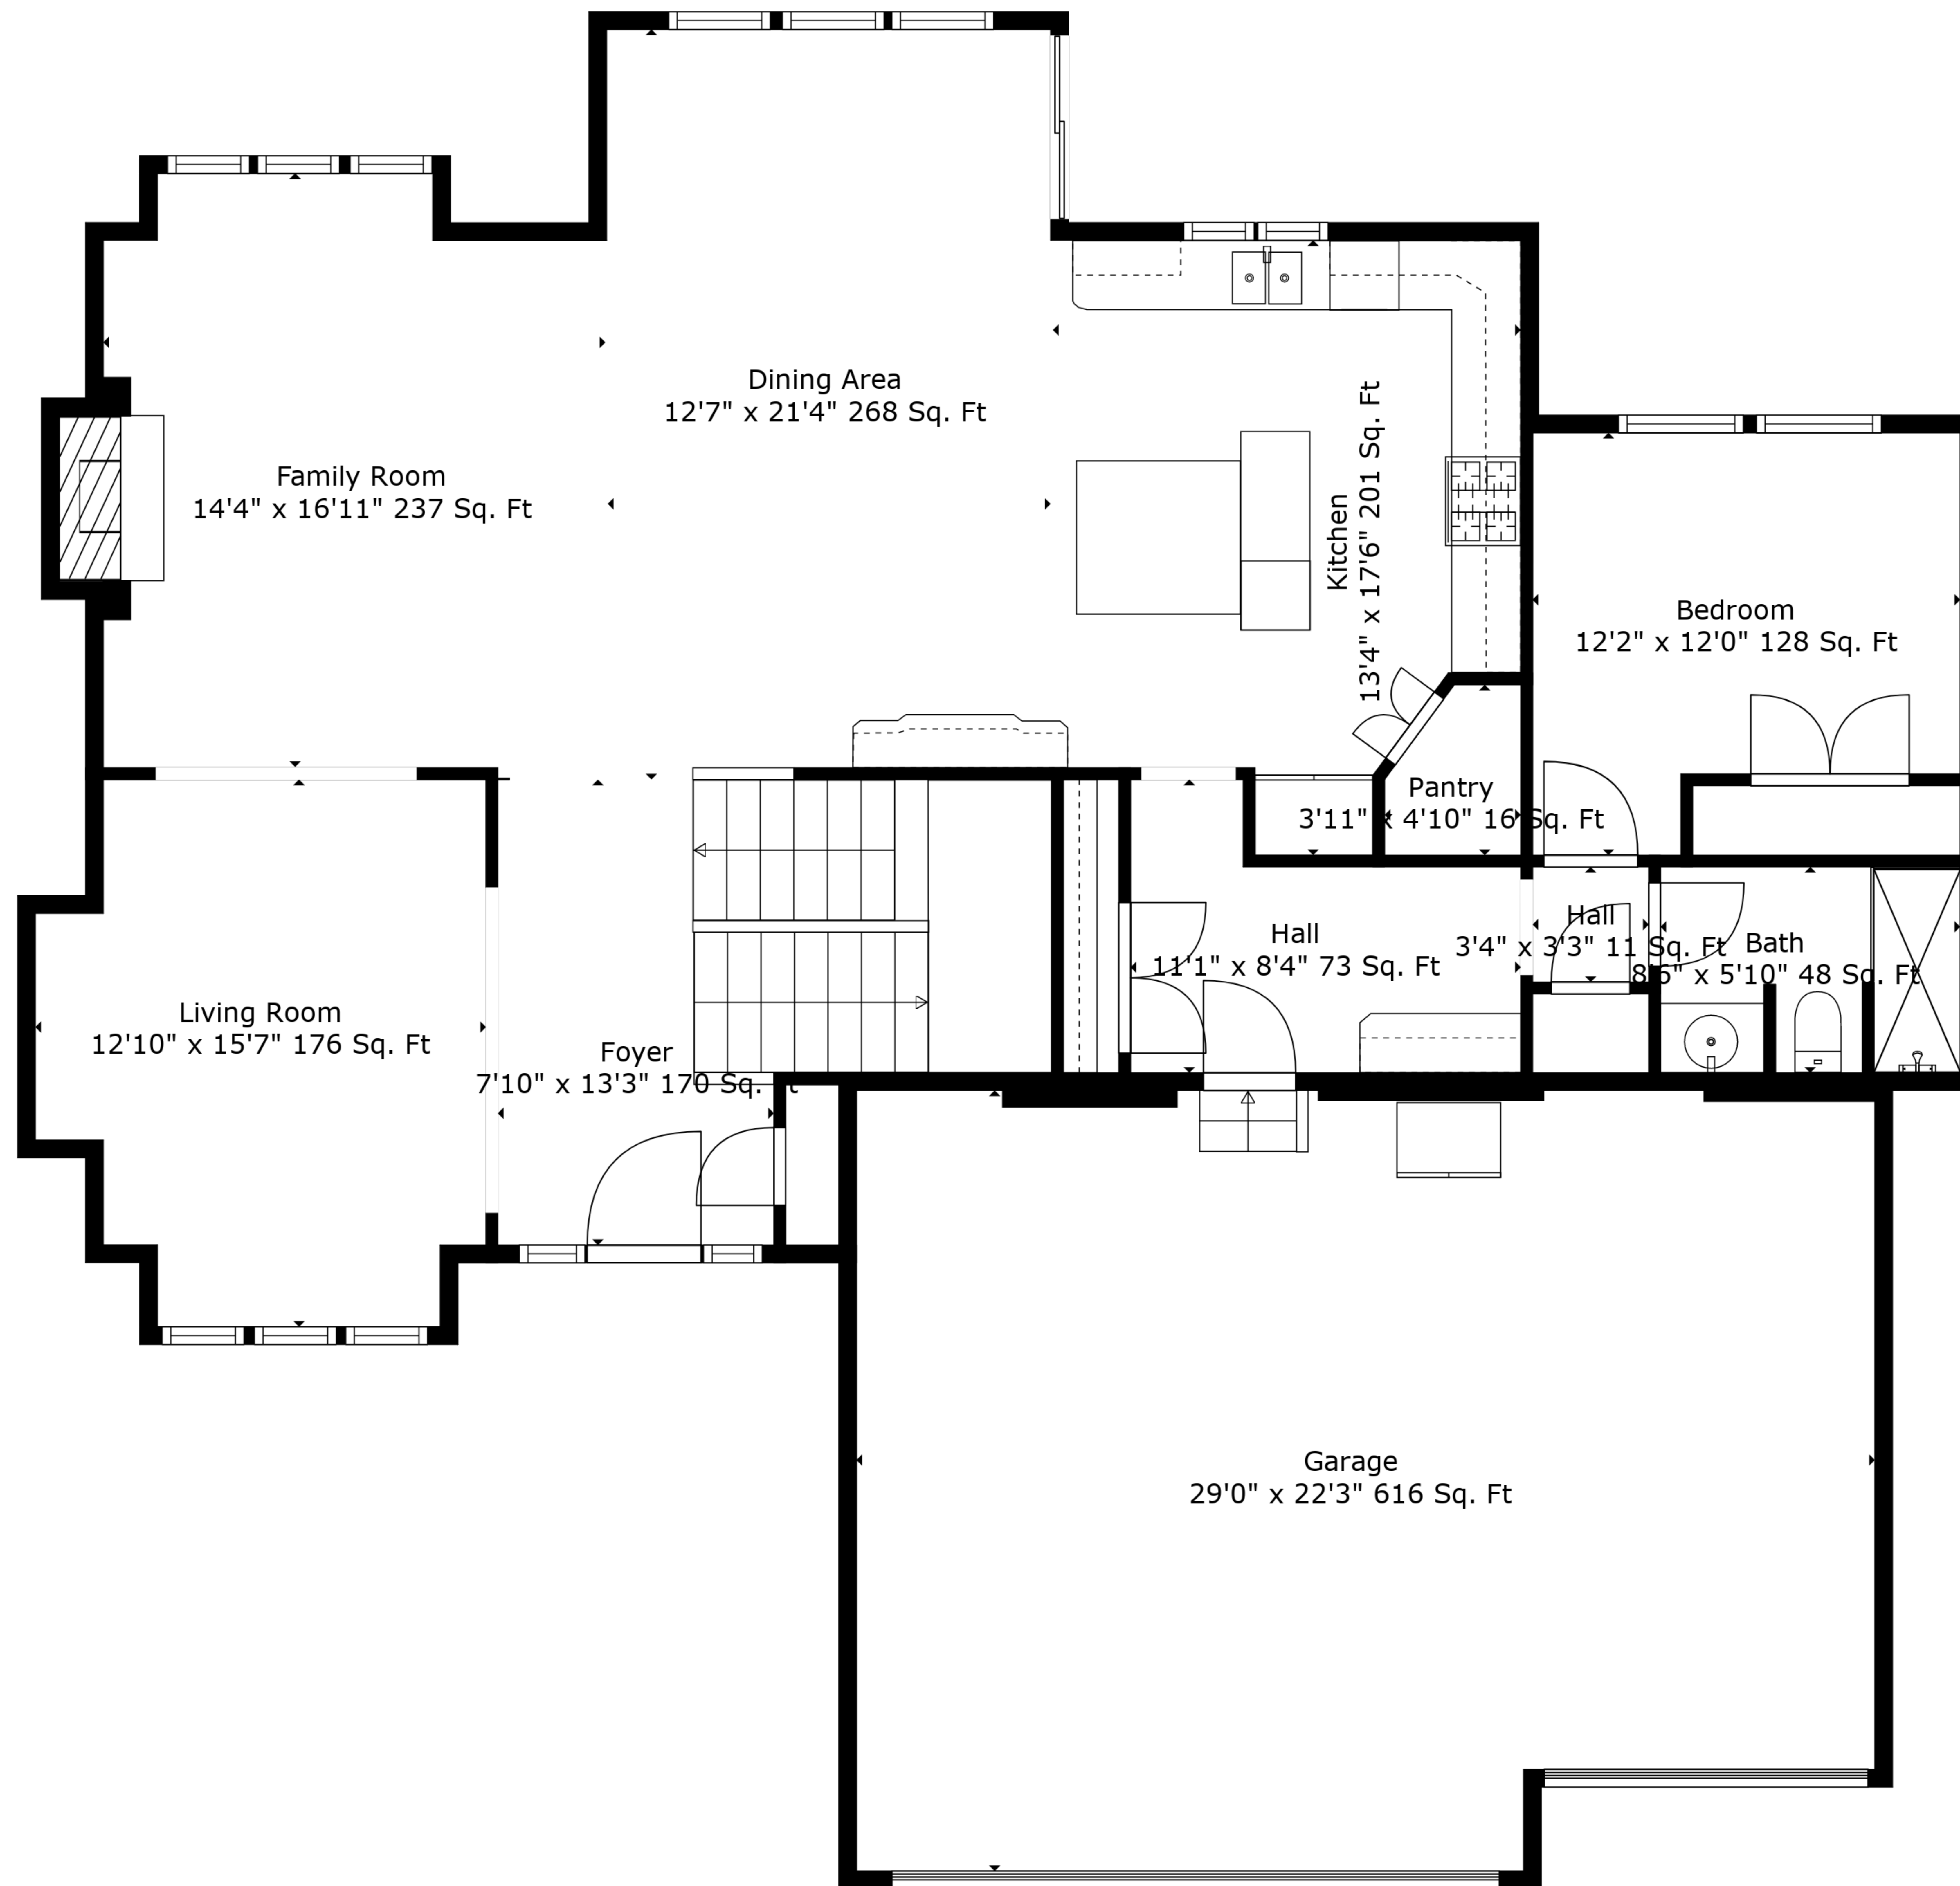

TOTAL: 4209 sq. ft
 BELOW GROUND: 1057 sq. ft, FLOOR 2: 1415 sq. ft, FLOOR 3: 1737 sq. ft
 EXCLUDED AREAS: STORAGE: 96 sq. ft, ELECTRICAL ROOM: 213 sq. ft, GARAGE: 617 sq. ft,
 FIREPLACE: 7 sq. ft

Measurements Are Deemed Highly Reliable But Not Guaranteed.