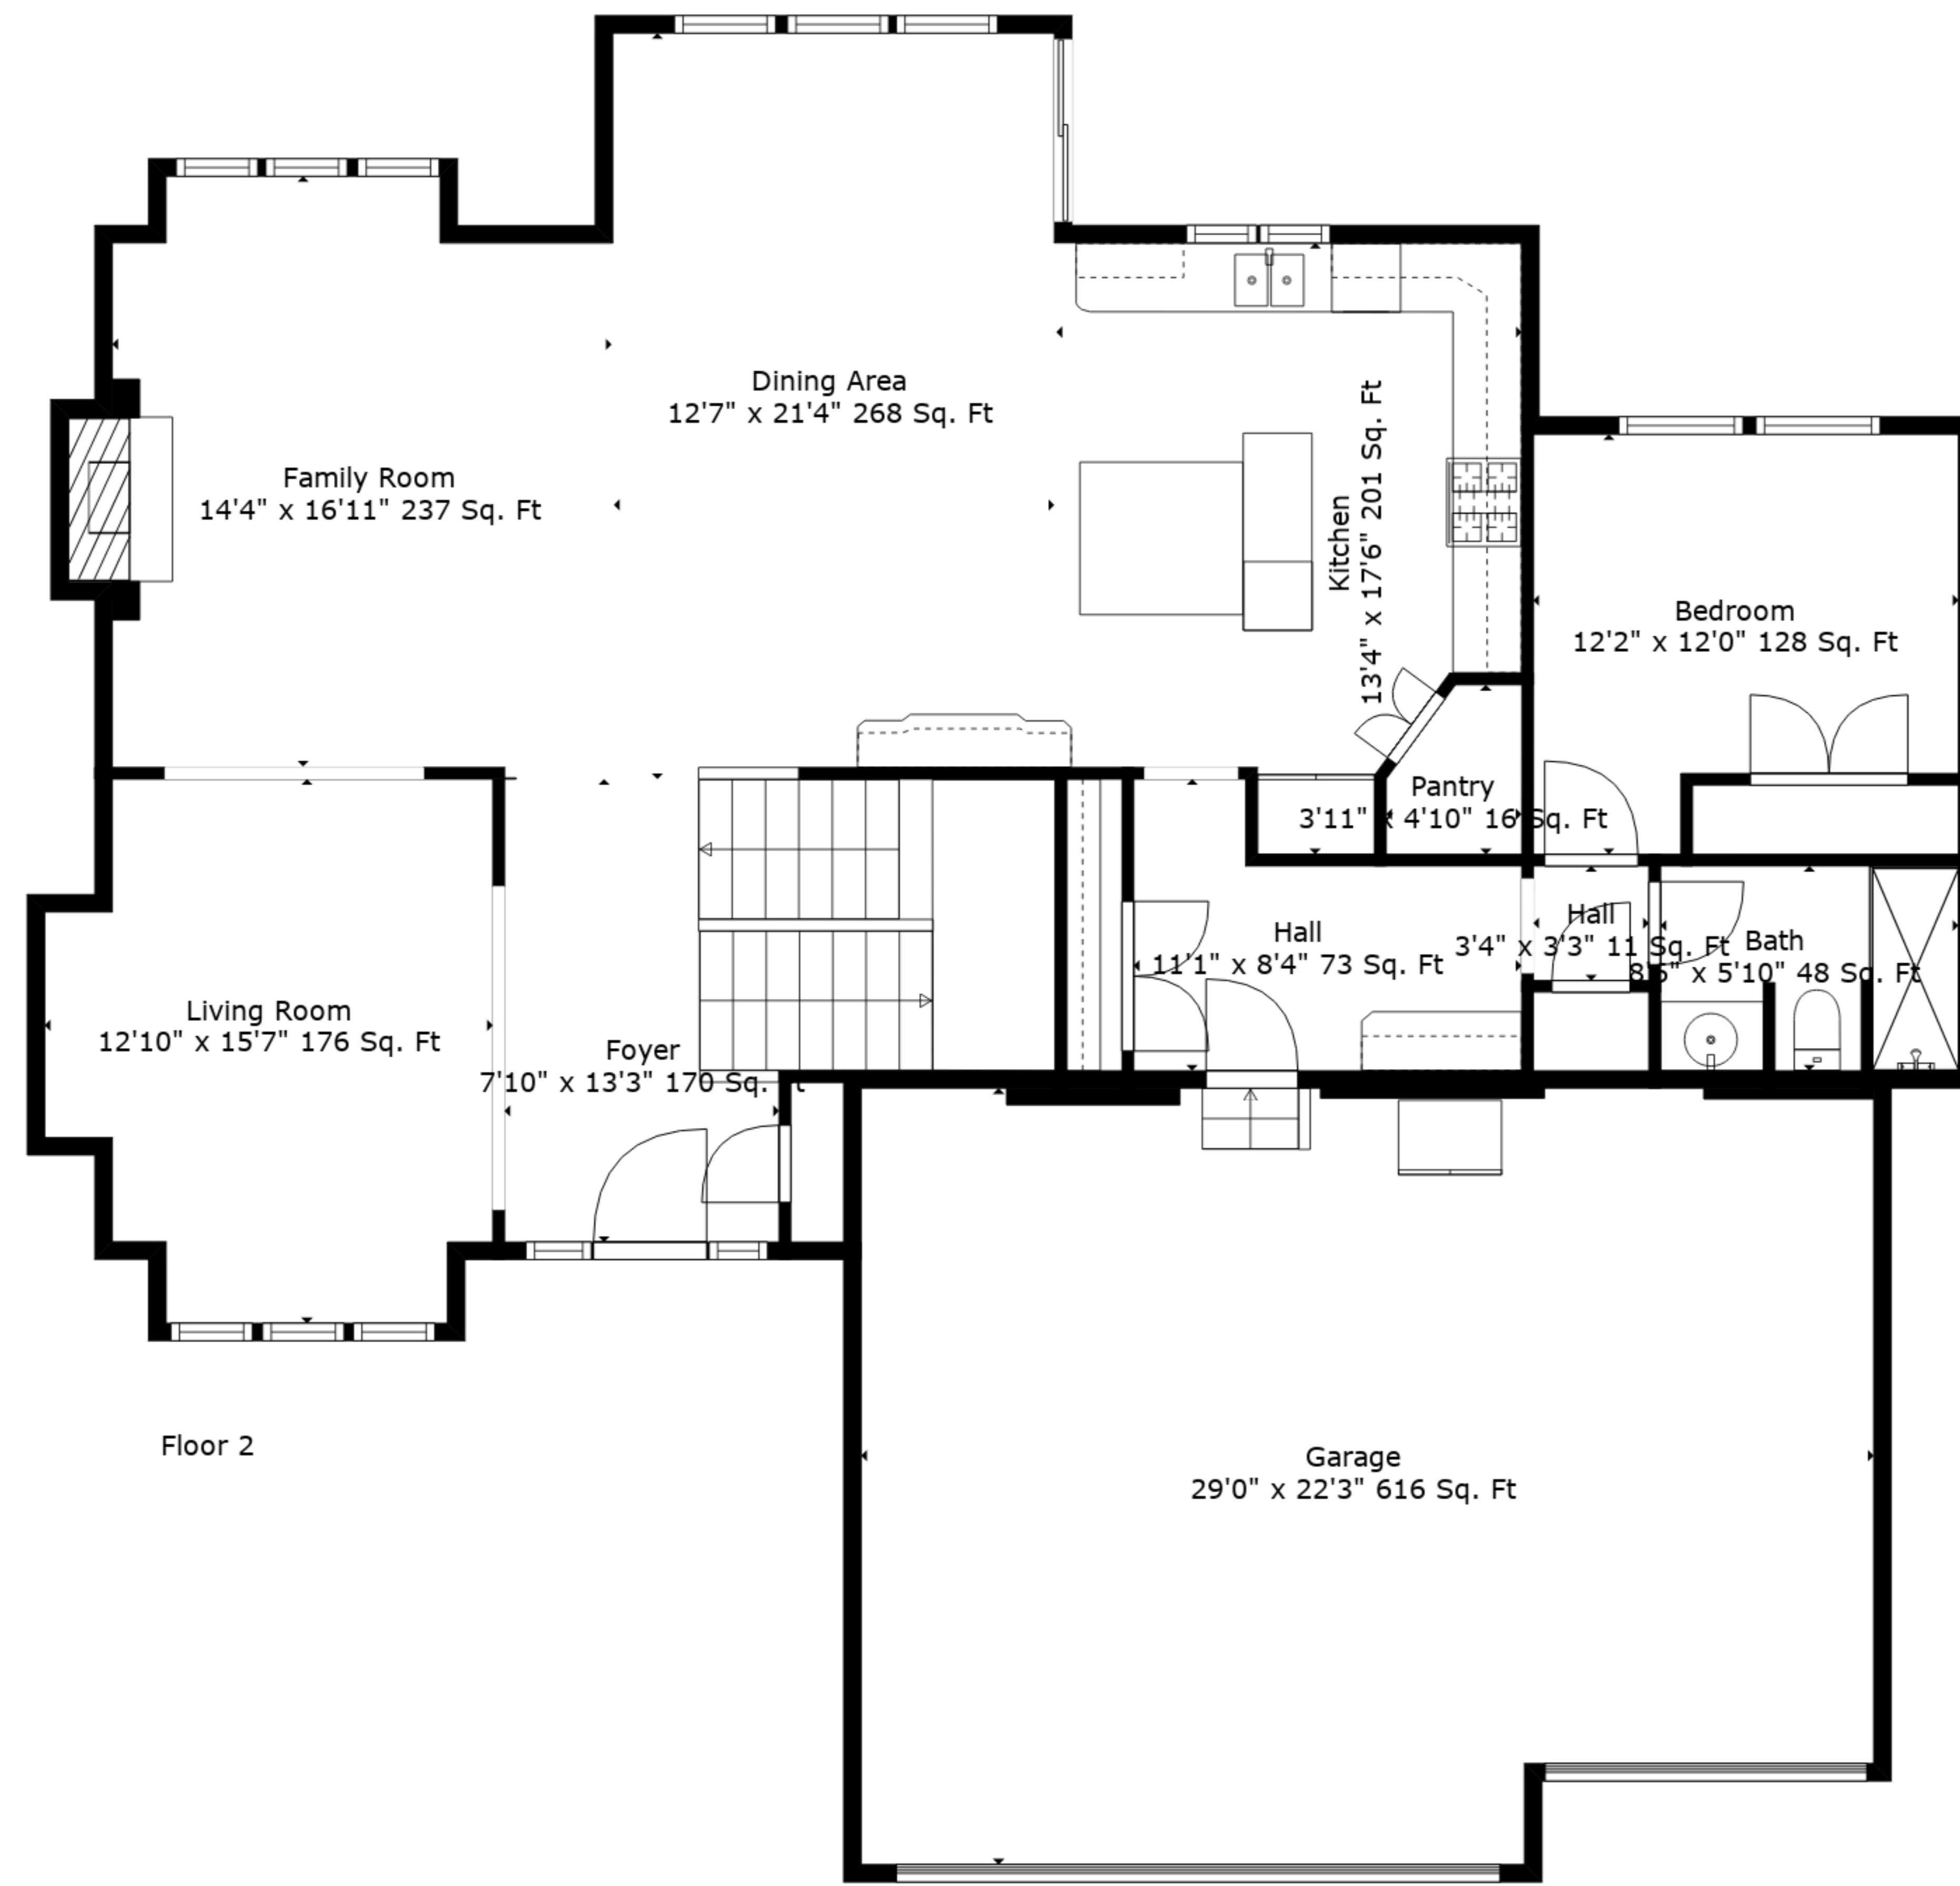

TOTAL: 4209 sq. ft
 BELOW GROUND: 1057 sq. ft, FLOOR 2: 1415 sq. ft, FLOOR 3: 1737 sq. ft
 EXCLUDED AREAS: STORAGE: 96 sq. ft, ELECTRICAL ROOM: 213 sq. ft, GARAGE: 617 sq. ft,
 FIREPLACE: 7 sq. ft

Measurements Are Deemed Highly Reliable But Not Guaranteed.