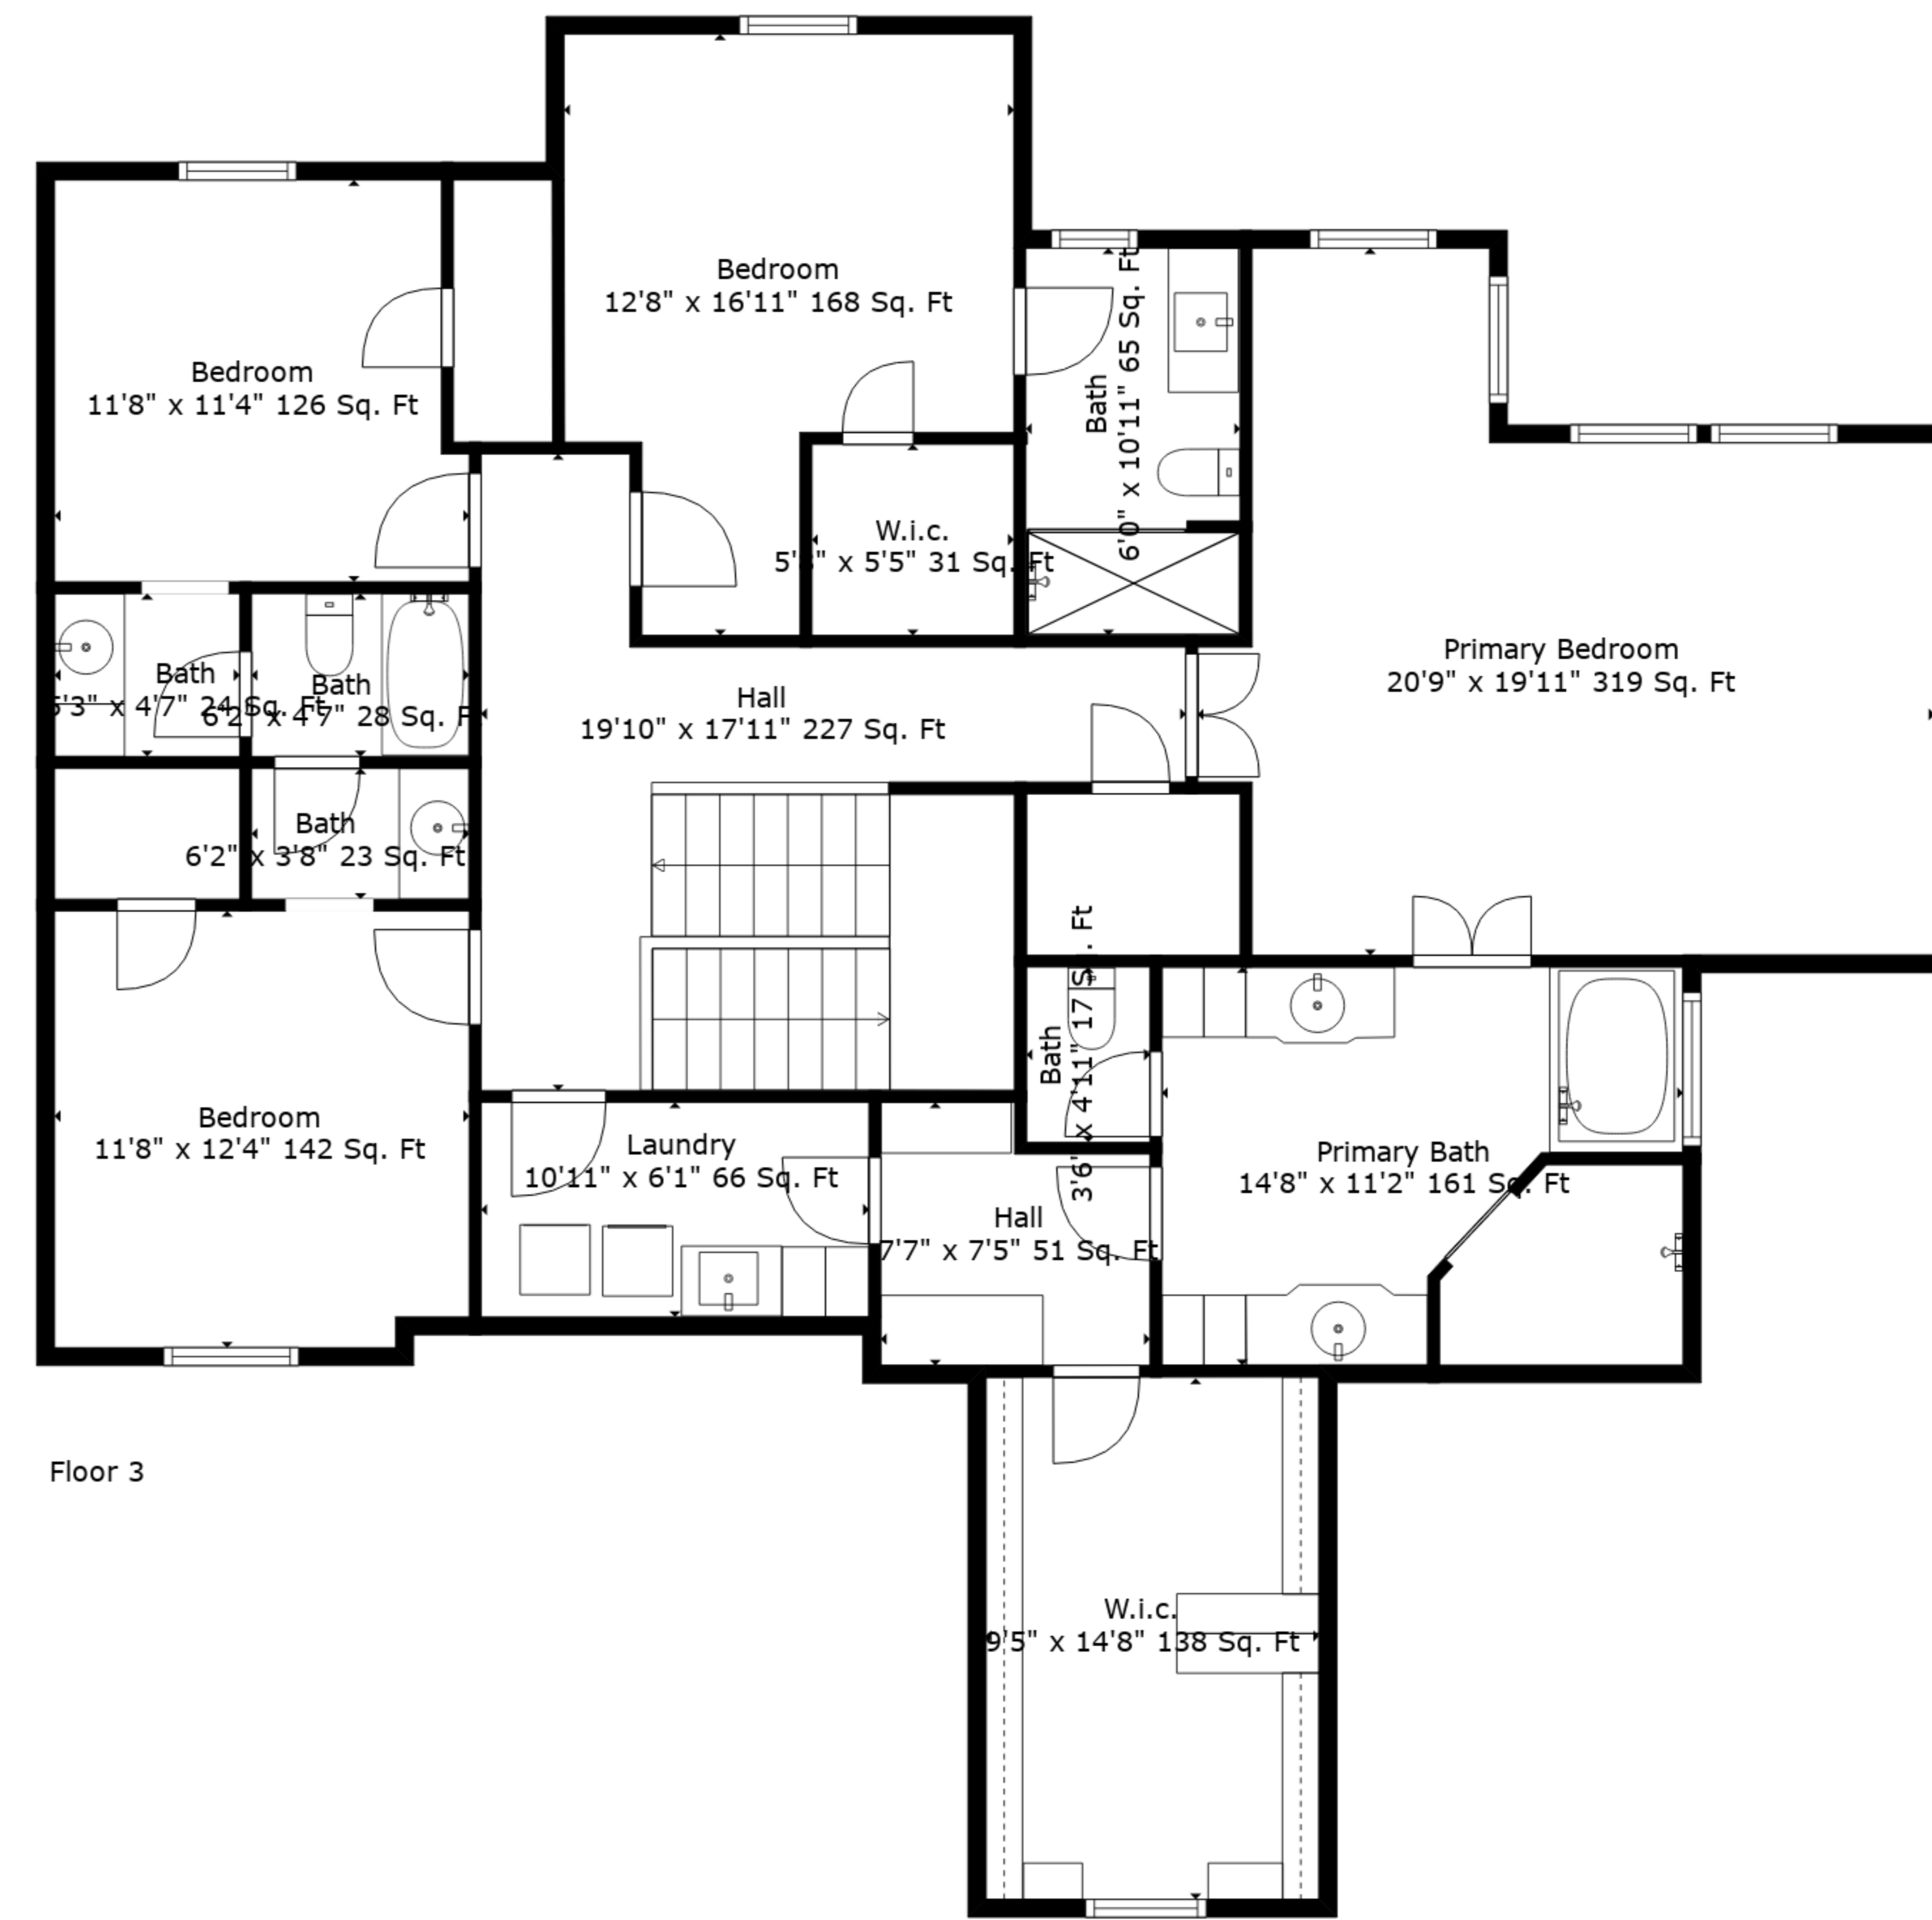

TOTAL: 4209 sq. ft
 BELOW GROUND: 1057 sq. ft, FLOOR 2: 1415 sq. ft, FLOOR 3: 1737 sq. ft
 EXCLUDED AREAS: STORAGE: 96 sq. ft, ELECTRICAL ROOM: 213 sq. ft, GARAGE: 617 sq. ft,
 FIREPLACE: 7 sq. ft

Measurements Are Deemed Highly Reliable But Not Guaranteed.