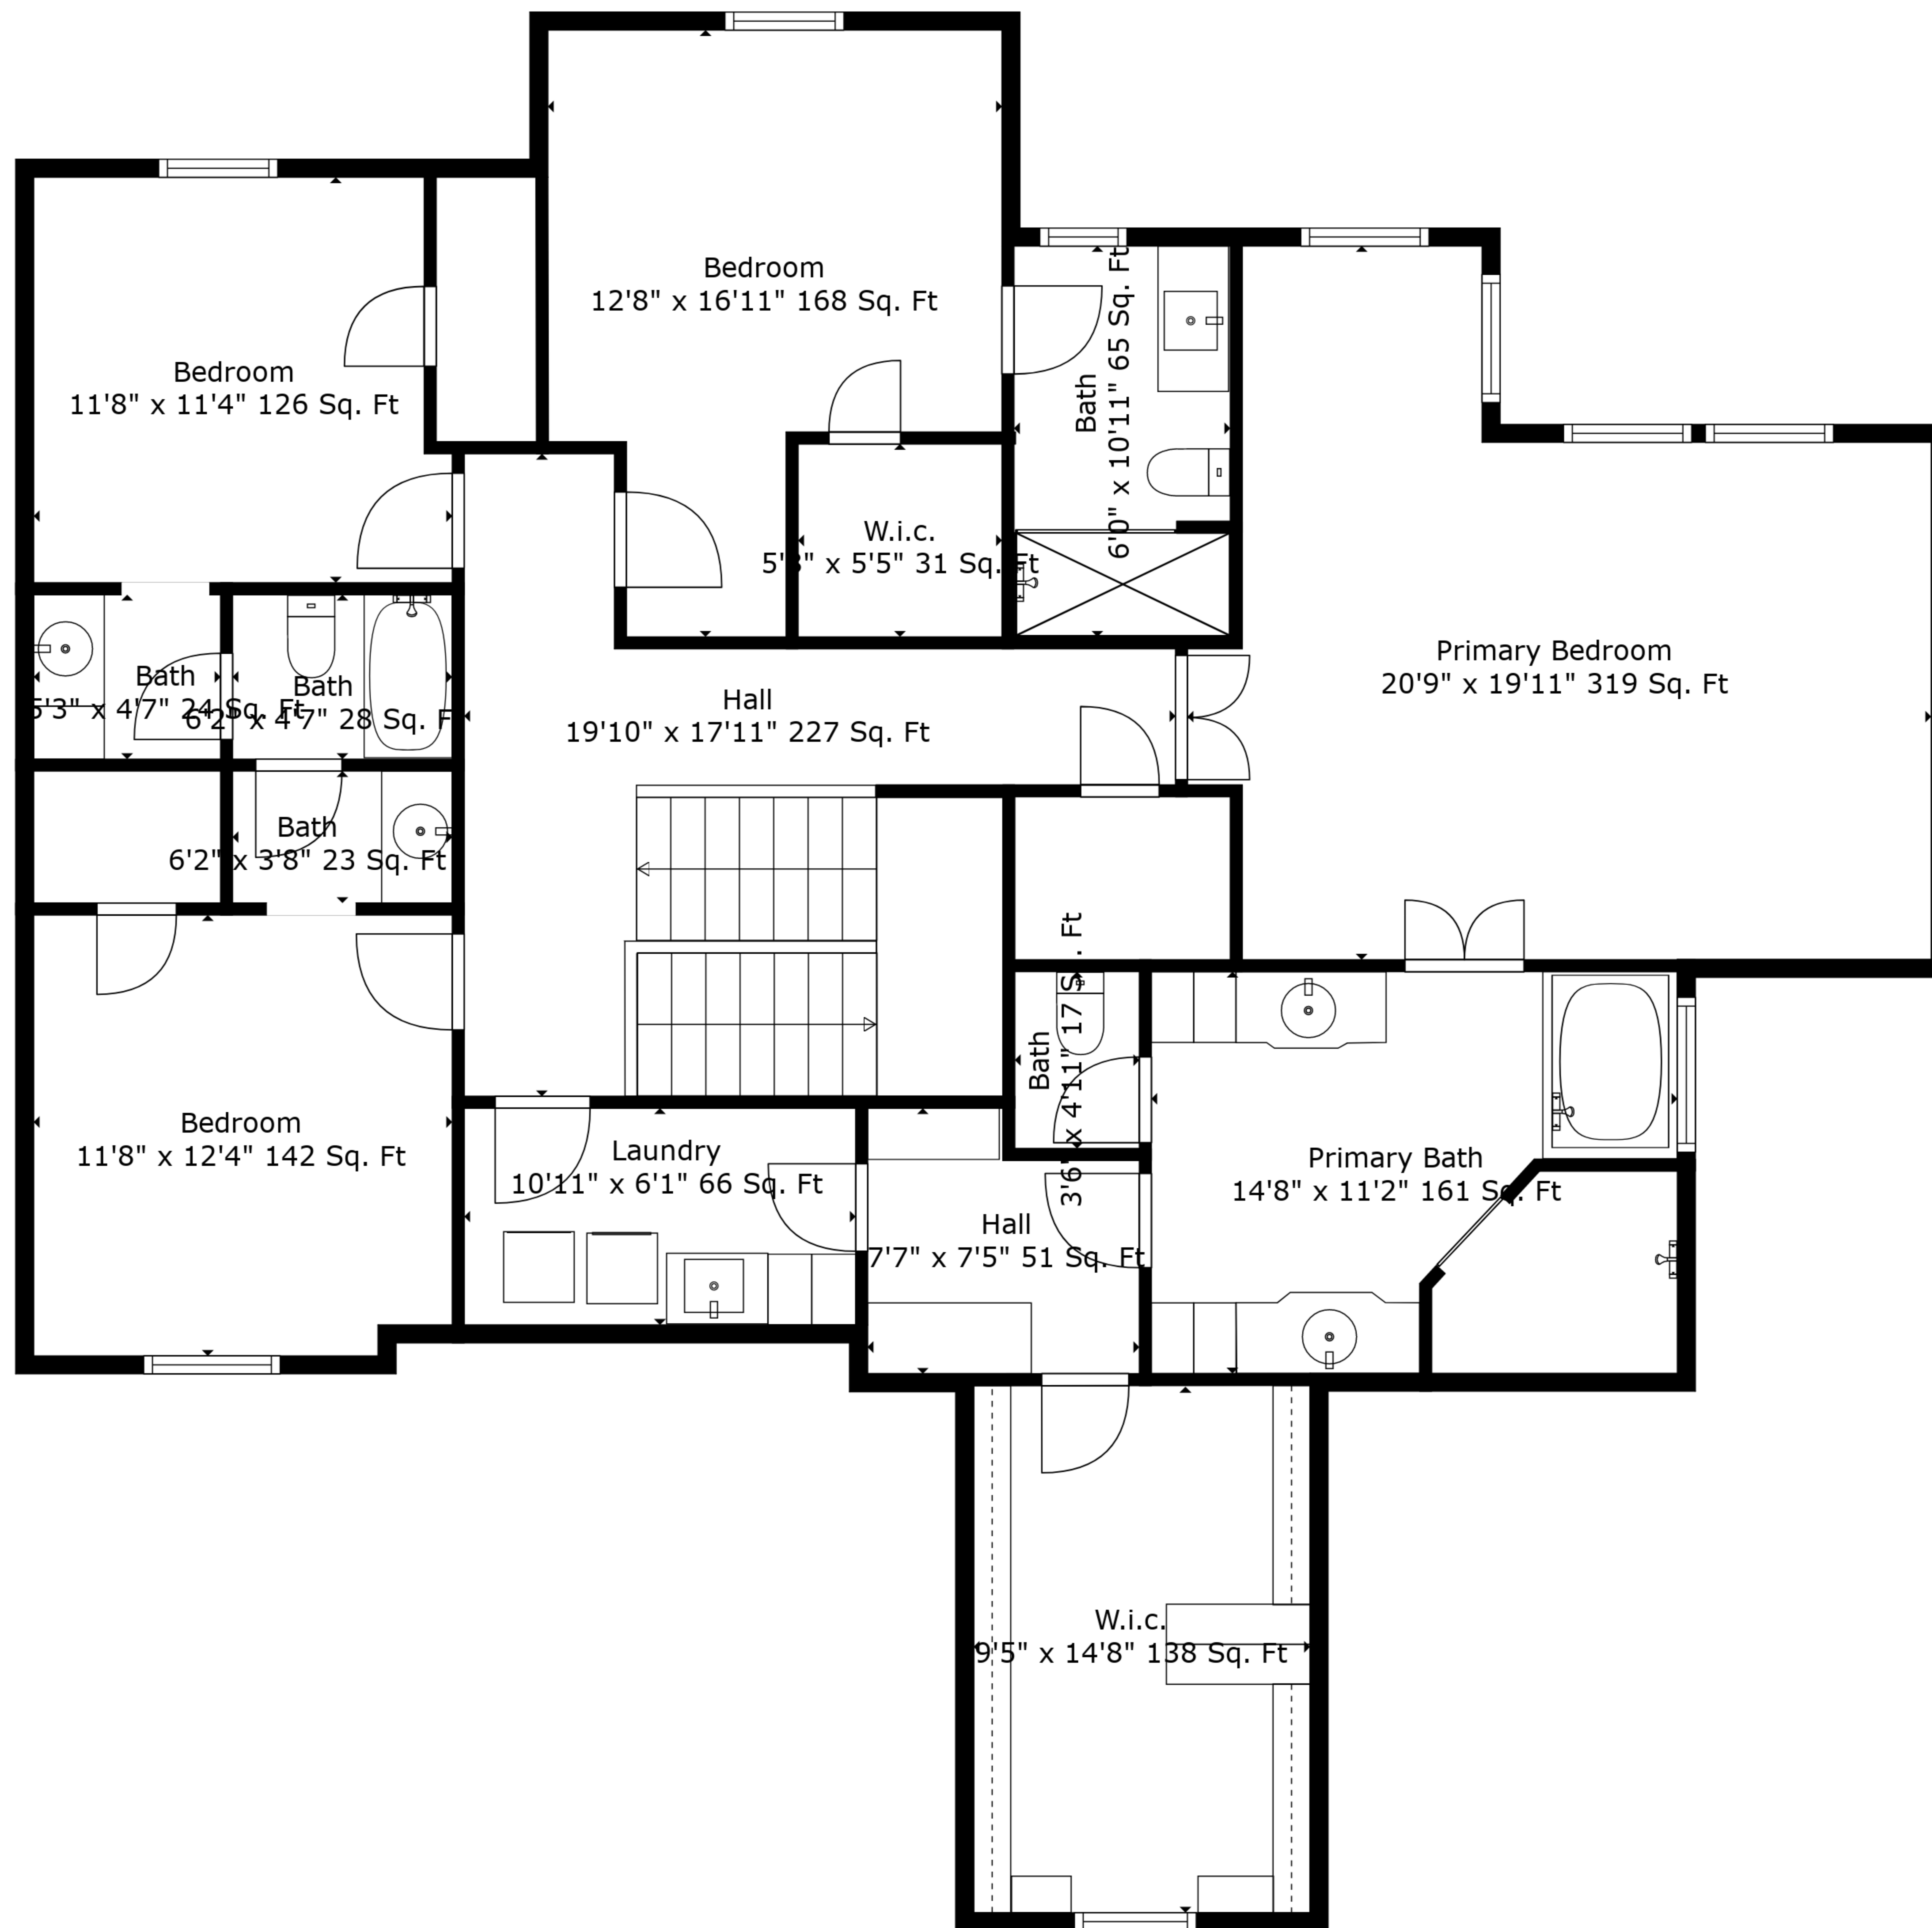

TOTAL: 4209 sq. ft
 BELOW GROUND: 1057 sq. ft, FLOOR 2: 1415 sq. ft, FLOOR 3: 1737 sq. ft
 EXCLUDED AREAS: STORAGE: 96 sq. ft, ELECTRICAL ROOM: 213 sq. ft, GARAGE: 617 sq. ft,
 FIREPLACE: 7 sq. ft

Measurements Are Deemed Highly Reliable But Not Guaranteed.