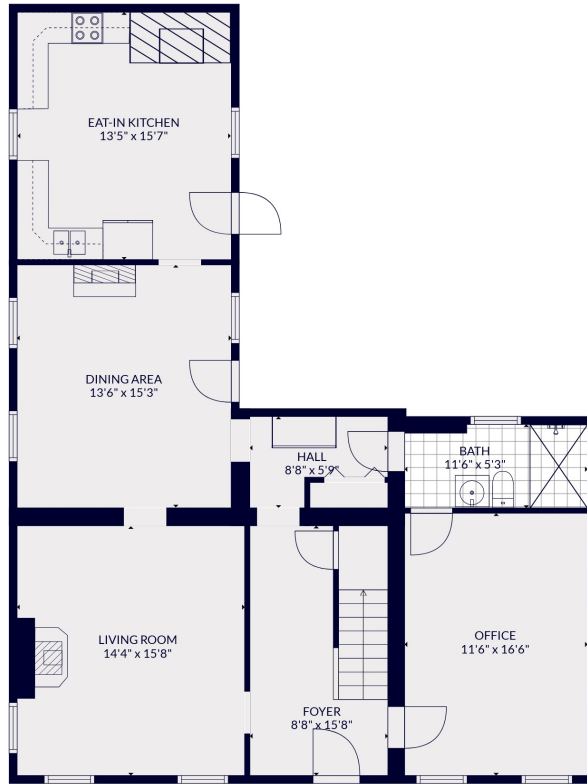

FLOOR 3

FLOOR 1

FLOOR 2

Total scanned area: 2963 sq. ft

MEASUREMENTS ARE CALCULATED BY CUBICASA TECHNOLOGY. DEEMED HIGHLY RELIABLE BUT NOT GUARANTEED.

ATTIC
23'3" x 10'10"

Total scanned area: 2963 sq. ft

MEASUREMENTS ARE CALCULATED BY CUBICASA TECHNOLOGY. DEEMED HIGHLY RELIABLE BUT NOT GUARANTEED.

Total scanned area: 2963 sq. ft

MEASUREMENTS ARE CALCULATED BY CUBICASA TECHNOLOGY. DEEMED HIGHLY RELIABLE BUT NOT GUARANTEED.

Total scanned area: 2963 sq. ft

MEASUREMENTS ARE CALCULATED BY CUBICASA TECHNOLOGY. DEEMED HIGHLY RELIABLE BUT NOT GUARANTEED.