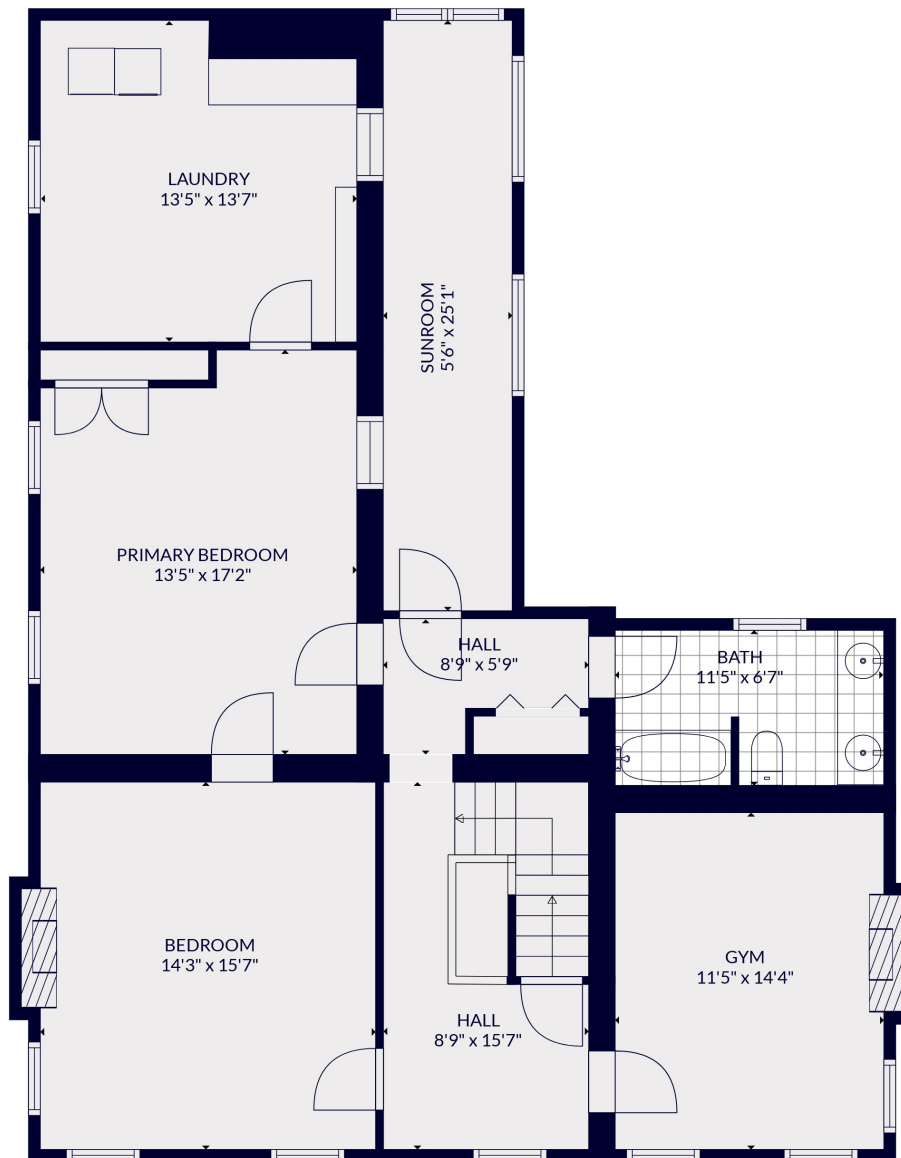

FLOOR 3

FLOOR 1

FLOOR 2

Total scanned area: 2963 sq. ft

MEASUREMENTS ARE CALCULATED BY CUBICASA TECHNOLOGY. DEEMED HIGHLY RELIABLE BUT NOT GUARANTEED.

ATTIC
23'3" x 10'10"

Total scanned area: 2963 sq. ft

MEASUREMENTS ARE CALCULATED BY CUBICASA TECHNOLOGY. DEEMED HIGHLY RELIABLE BUT NOT GUARANTEED.

Total scanned area: 2963 sq. ft

MEASUREMENTS ARE CALCULATED BY CUBICASA TECHNOLOGY. DEEMED HIGHLY RELIABLE BUT NOT GUARANTEED.

Total scanned area: 2963 sq. ft

MEASUREMENTS ARE CALCULATED BY CUBICASA TECHNOLOGY. DEEMED HIGHLY RELIABLE BUT NOT GUARANTEED.