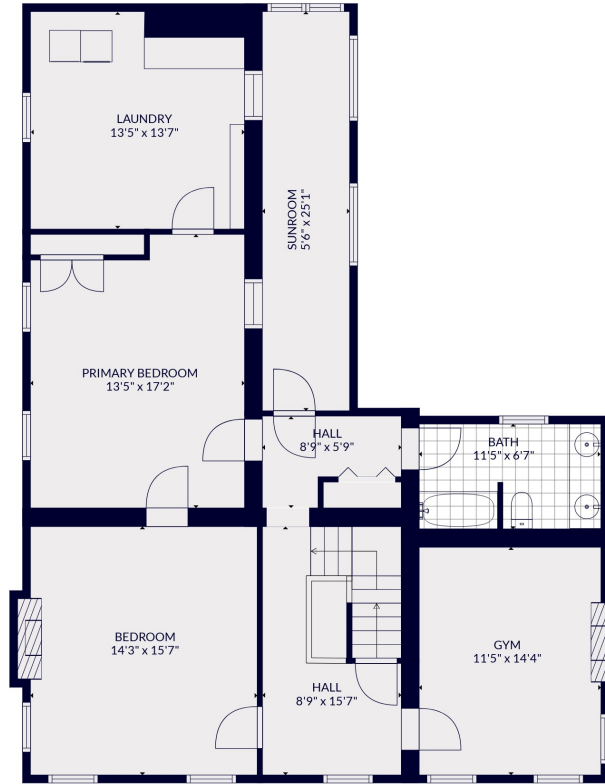

FLOOR 3

FLOOR 1

FLOOR 2

Total scanned area: 2963 sq. ft

MEASUREMENTS ARE CALCULATED BY CUBICASA TECHNOLOGY. DEEMED HIGHLY RELIABLE BUT NOT GUARANTEED.

ATTIC
23'3" x 10'10"

Total scanned area: 2963 sq. ft

MEASUREMENTS ARE CALCULATED BY CUBICASA TECHNOLOGY. DEEMED HIGHLY RELIABLE BUT NOT GUARANTEED.

Total scanned area: 2963 sq. ft

MEASUREMENTS ARE CALCULATED BY CUBICASA TECHNOLOGY. DEEMED HIGHLY RELIABLE BUT NOT GUARANTEED.

Total scanned area: 2963 sq. ft

MEASUREMENTS ARE CALCULATED BY CUBICASA TECHNOLOGY. DEEMED HIGHLY RELIABLE BUT NOT GUARANTEED.