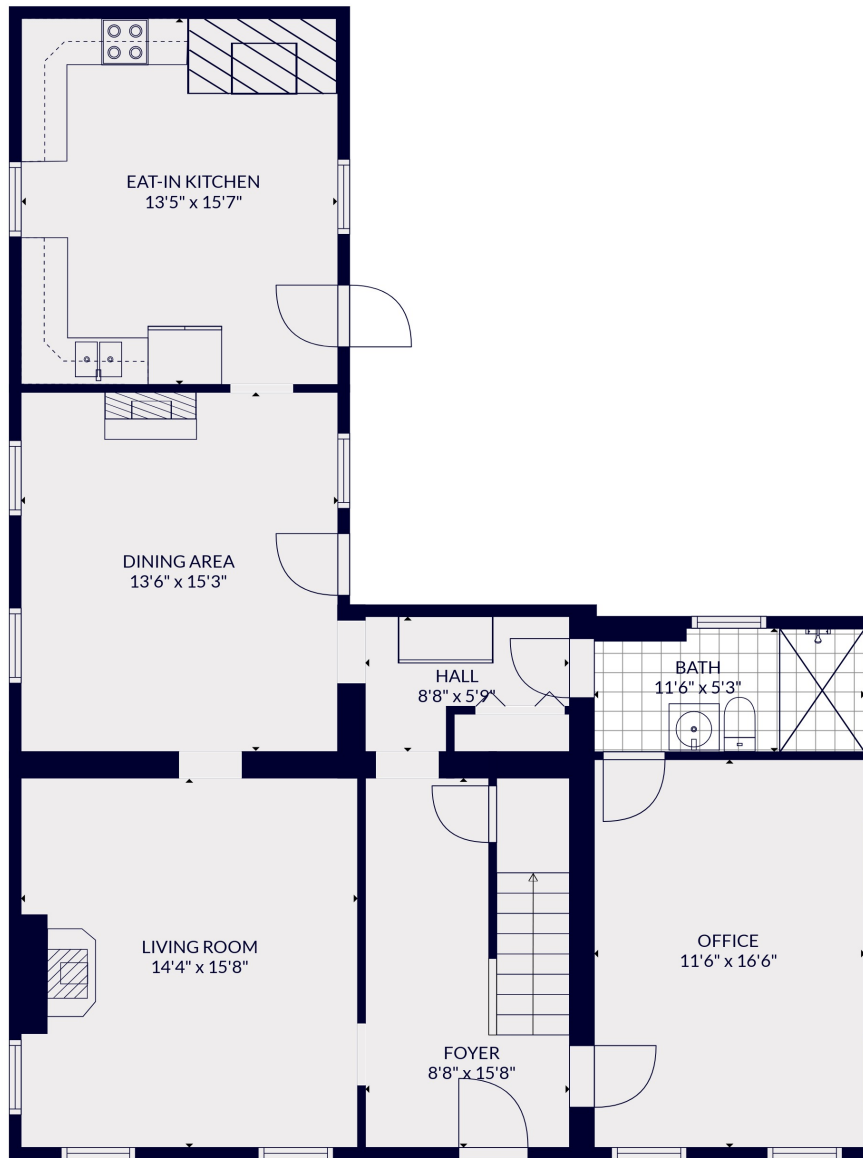

FLOOR 3

FLOOR 1

FLOOR 2

Total scanned area: 2963 sq. ft

MEASUREMENTS ARE CALCULATED BY CUBICASA TECHNOLOGY. DEEMED HIGHLY RELIABLE BUT NOT GUARANTEED.

ATTIC
23'3" x 10'10"

Total scanned area: 2963 sq. ft

MEASUREMENTS ARE CALCULATED BY CUBICASA TECHNOLOGY. DEEMED HIGHLY RELIABLE BUT NOT GUARANTEED.

Total scanned area: 2963 sq. ft

MEASUREMENTS ARE CALCULATED BY CUBICASA TECHNOLOGY. DEEMED HIGHLY RELIABLE BUT NOT GUARANTEED.

Total scanned area: 2963 sq. ft

MEASUREMENTS ARE CALCULATED BY CUBICASA TECHNOLOGY. DEEMED HIGHLY RELIABLE BUT NOT GUARANTEED.