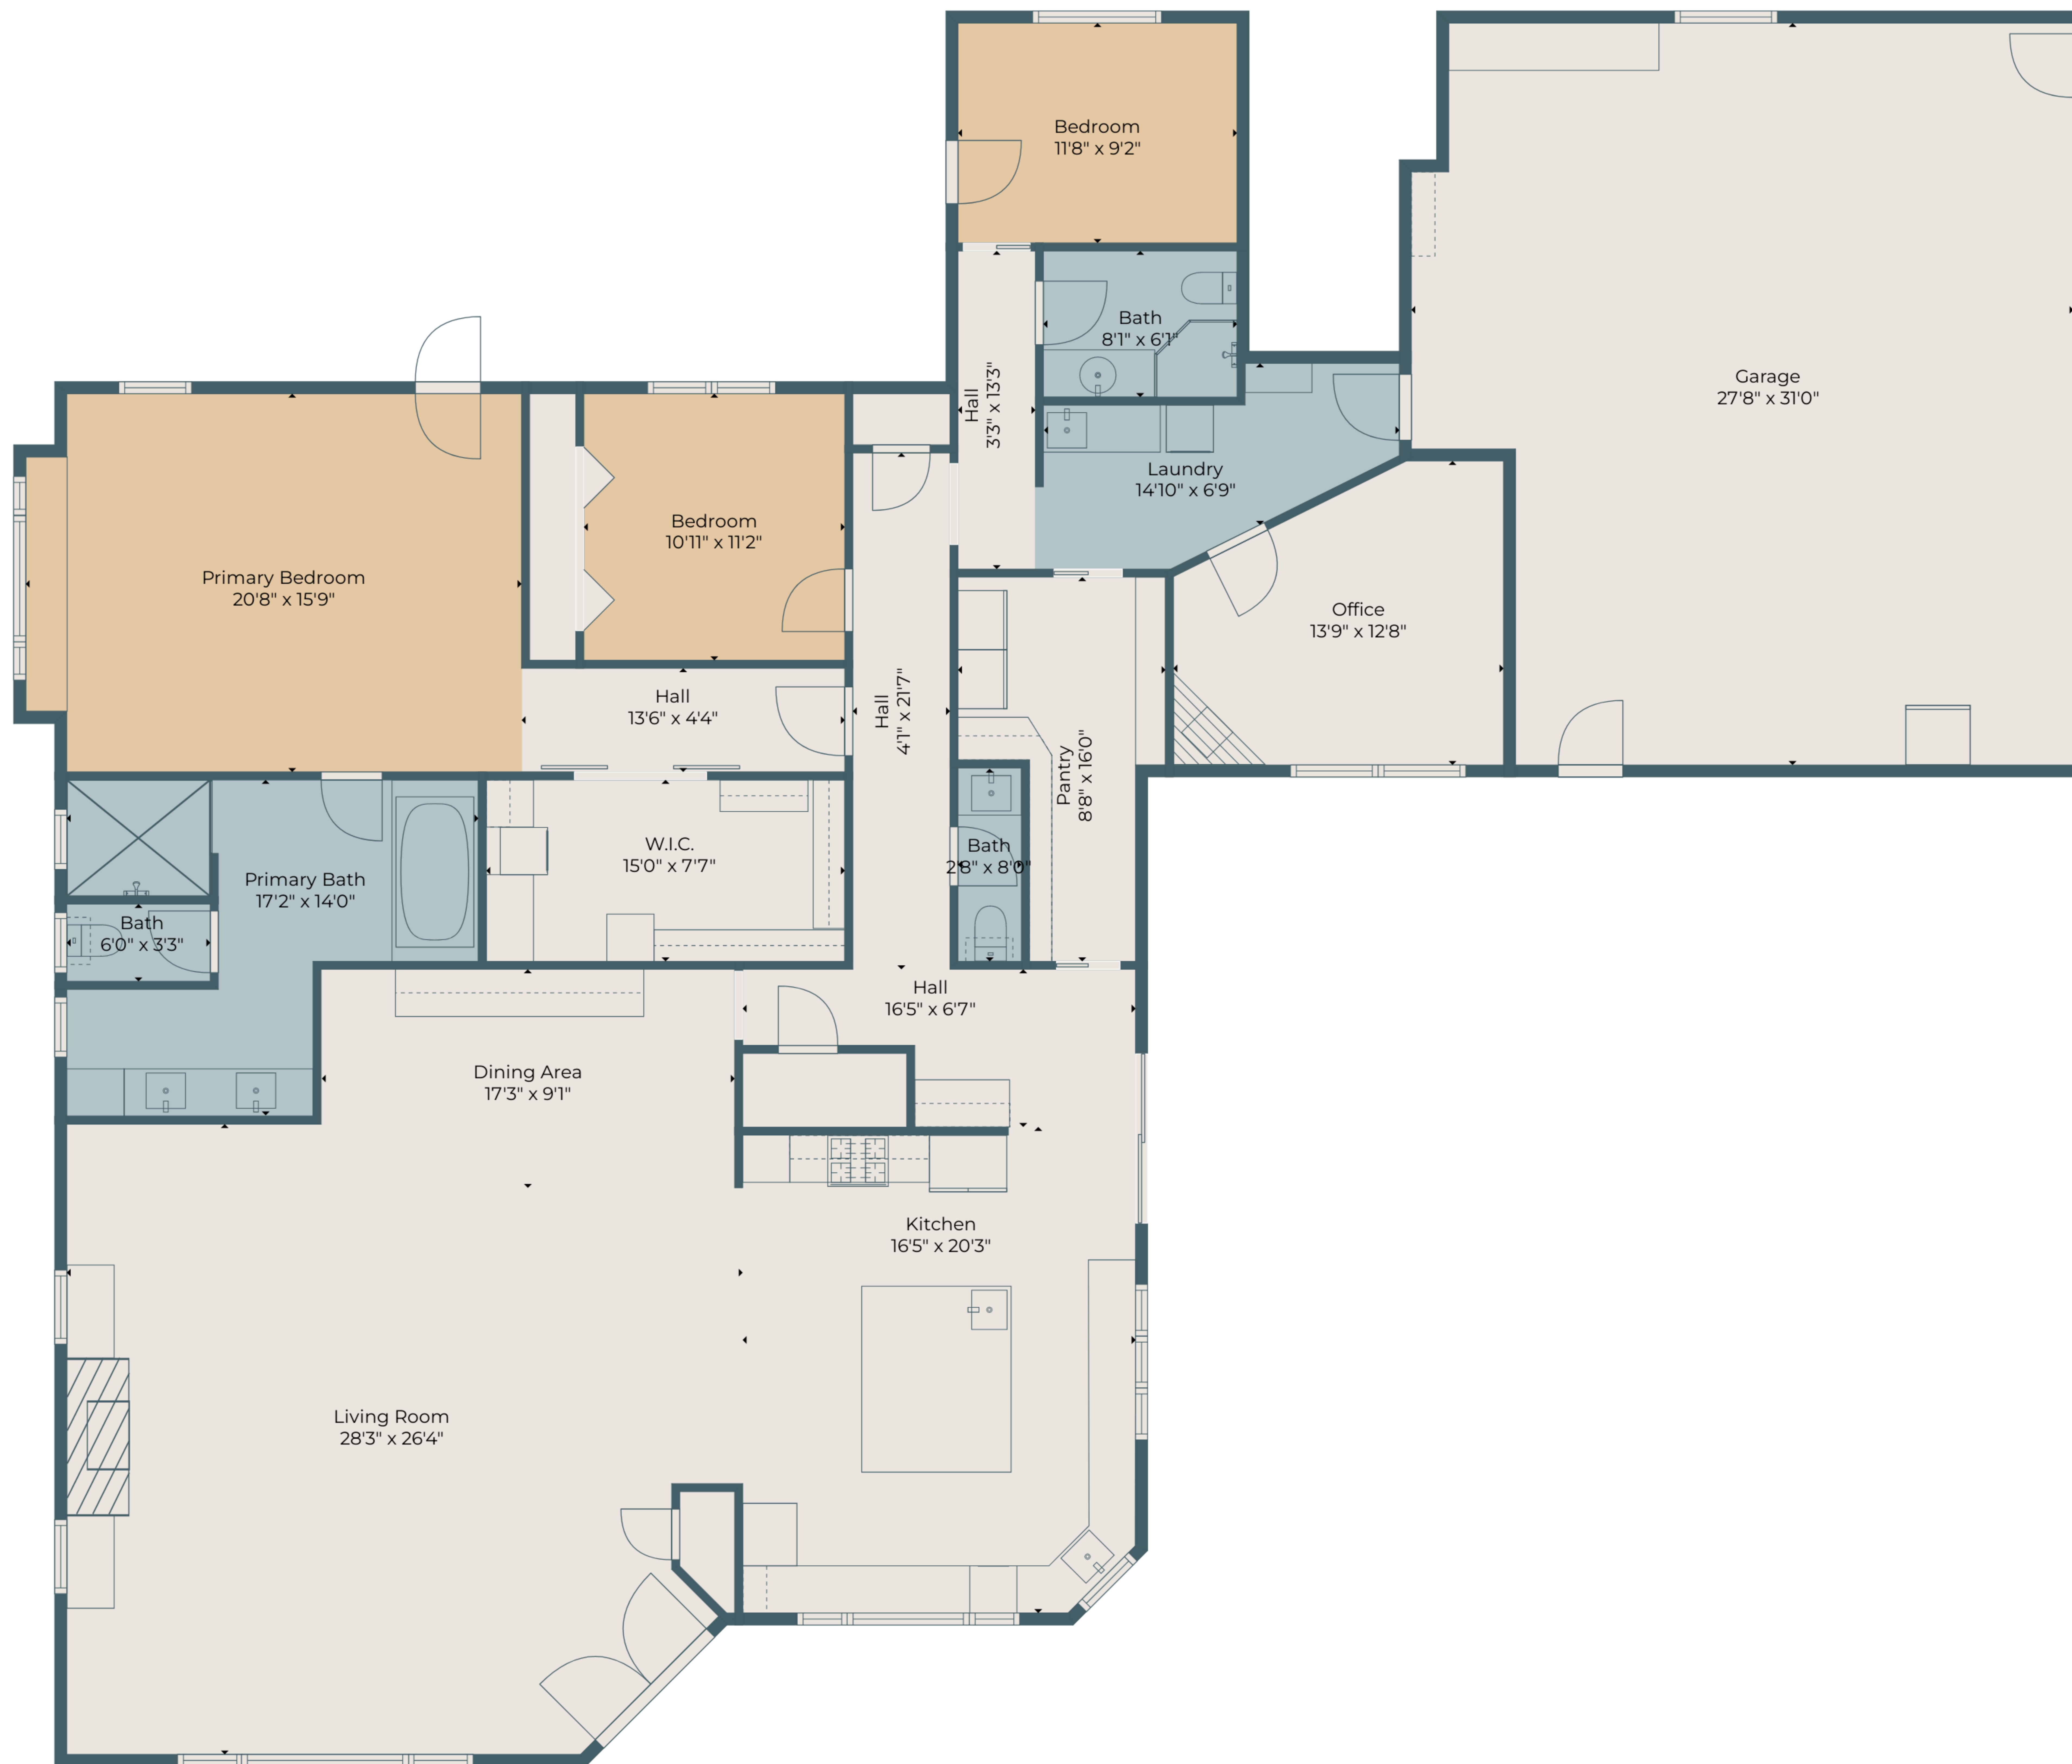

TOTAL: 2846 sq. ft
 FLOOR 1: 2846 sq. ft
 EXCLUDED AREAS: GARAGE: 789 sq. ft

Measurements Deemed Highly Reliable But Are Not Guaranteed

TOTAL: 2846 sq. ft
 FLOOR 1: 2846 sq. ft
 EXCLUDED AREAS: GARAGE: 789 sq. ft

Measurements Deemed Highly Reliable But Are Not Guaranteed