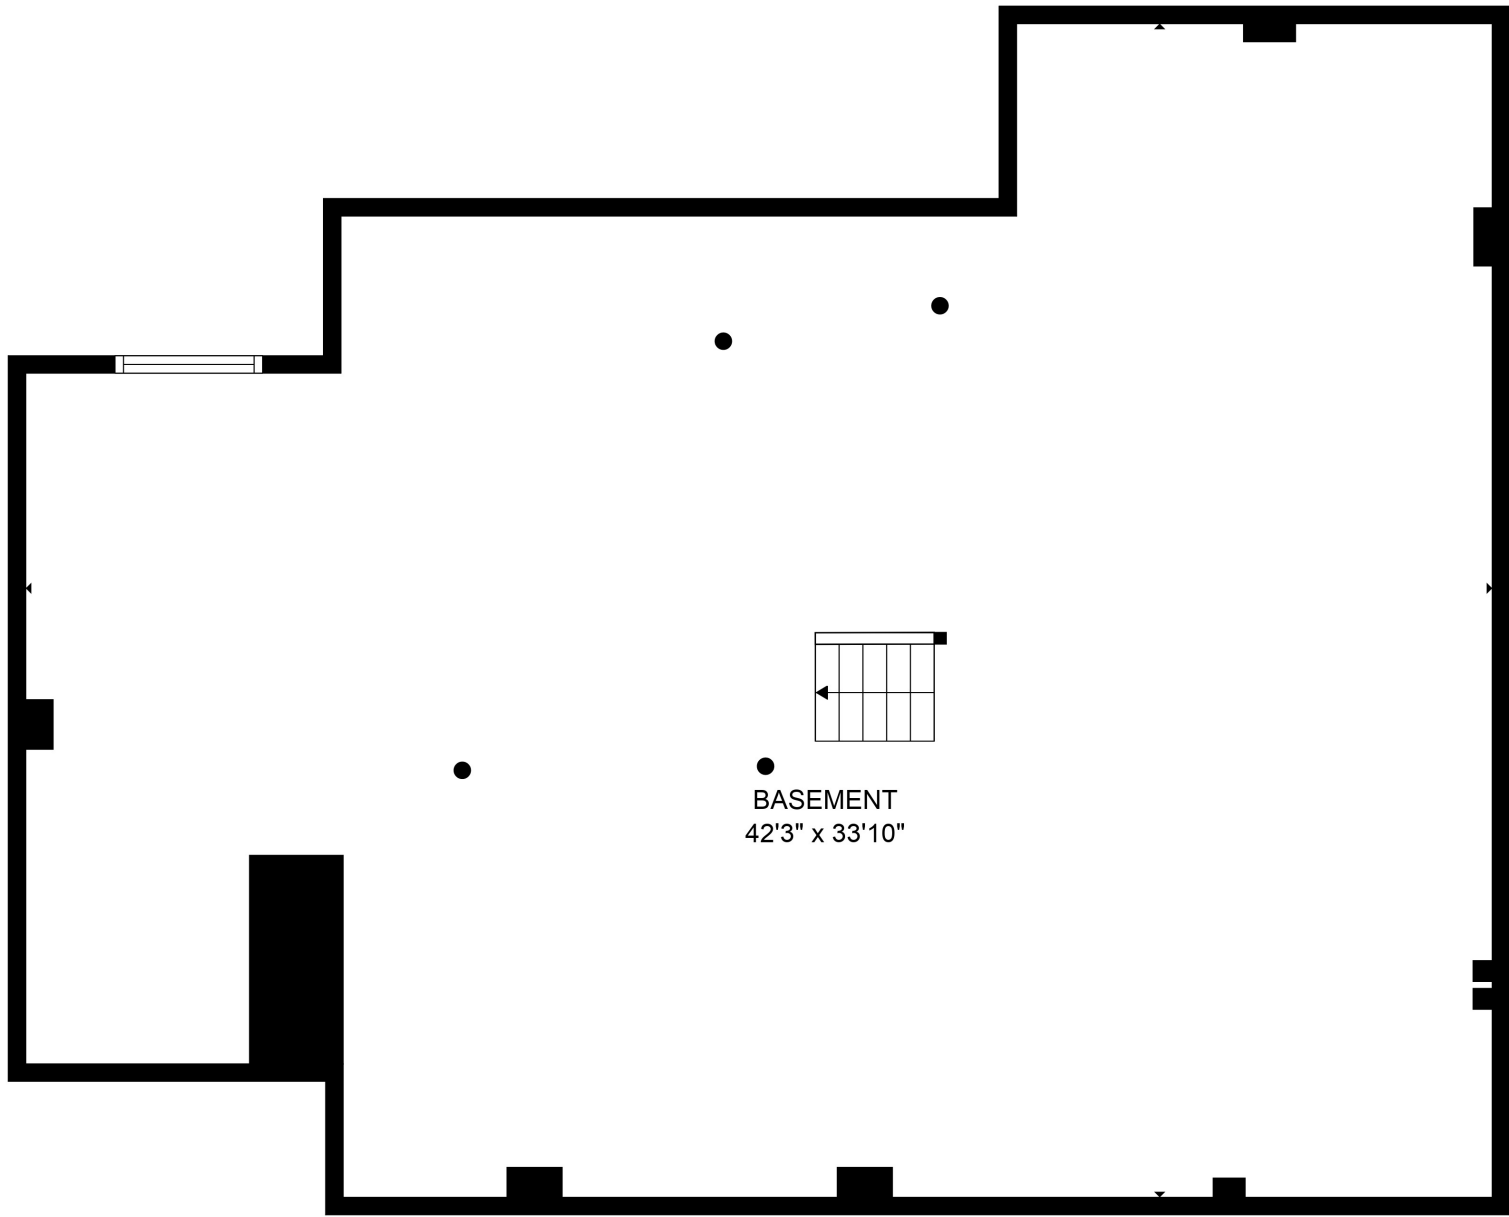

MEASUREMENTS ARE CALCULATED BY CUBICASA TECHNOLOGY. DEEMED HIGHLY RELIABLE BUT NOT GUARANTEED.

MEASUREMENTS ARE CALCULATED BY CUBICASA TECHNOLOGY. DEEMED HIGHLY RELIABLE BUT NOT GUARANTEED.

BASEMENT
42'3" x 33'10"