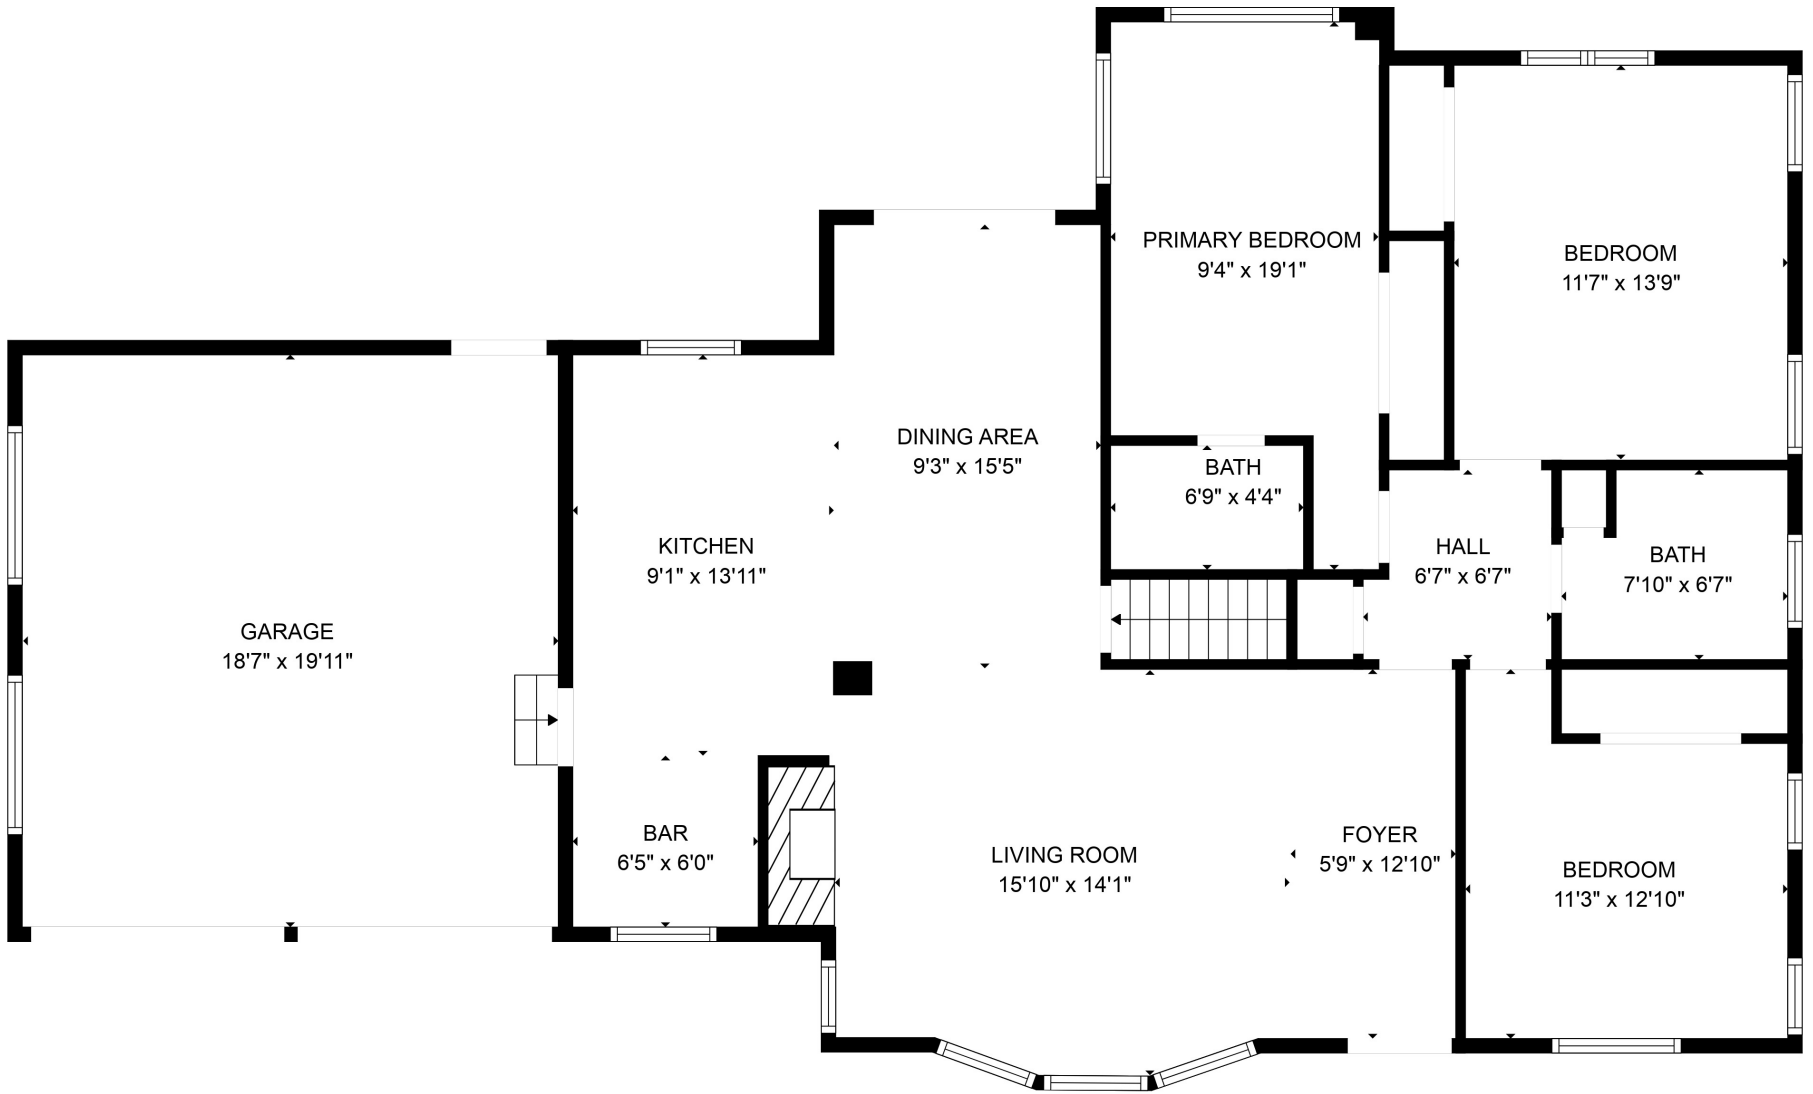

MEASUREMENTS ARE CALCULATED BY CUBICASA TECHNOLOGY. DEEMED HIGHLY RELIABLE BUT NOT GUARANTEED.

MEASUREMENTS ARE CALCULATED BY CUBICASA TECHNOLOGY. DEEMED HIGHLY RELIABLE BUT NOT GUARANTEED.

BASEMENT
42'3" x 33'10"

MEASUREMENTS ARE CALCULATED BY CUBICASA TECHNOLOGY. DEEMED HIGHLY RELIABLE BUT NOT GUARANTEED.